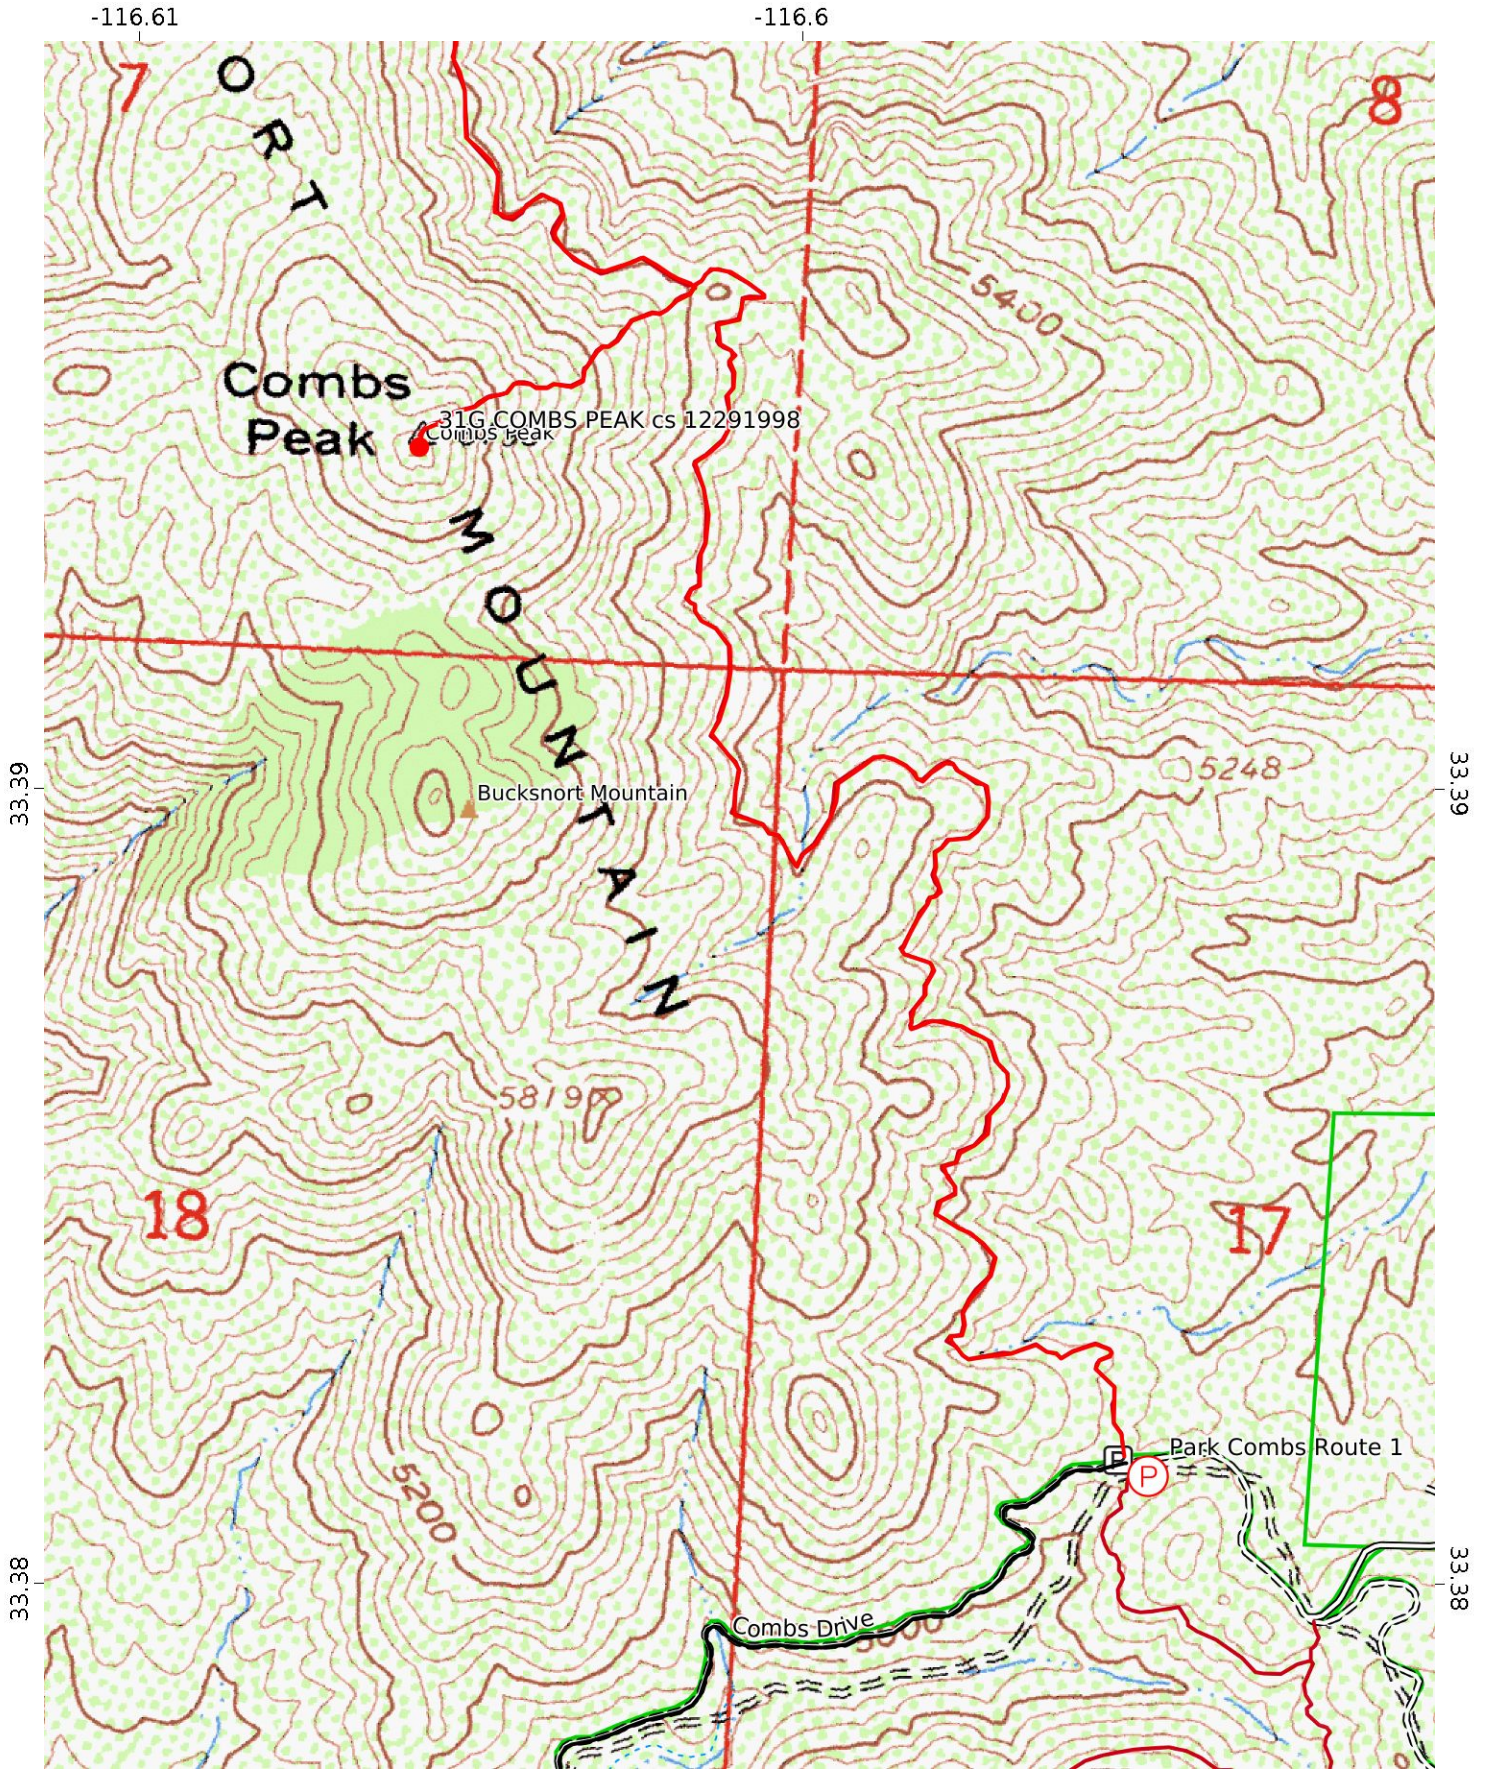

Combs Peak 1/3  
 WGS84  
 UTM Zone 11S  
 CALTOPO

MN  
 11.0°

Combs Peak 2/3  
 WGS84  
 UTM Zone 11S  

MN  
 10.9°

Combs Peak 3/3  
 WGS84  
 UTM Zone 11S  

MN  
 11.0°
 