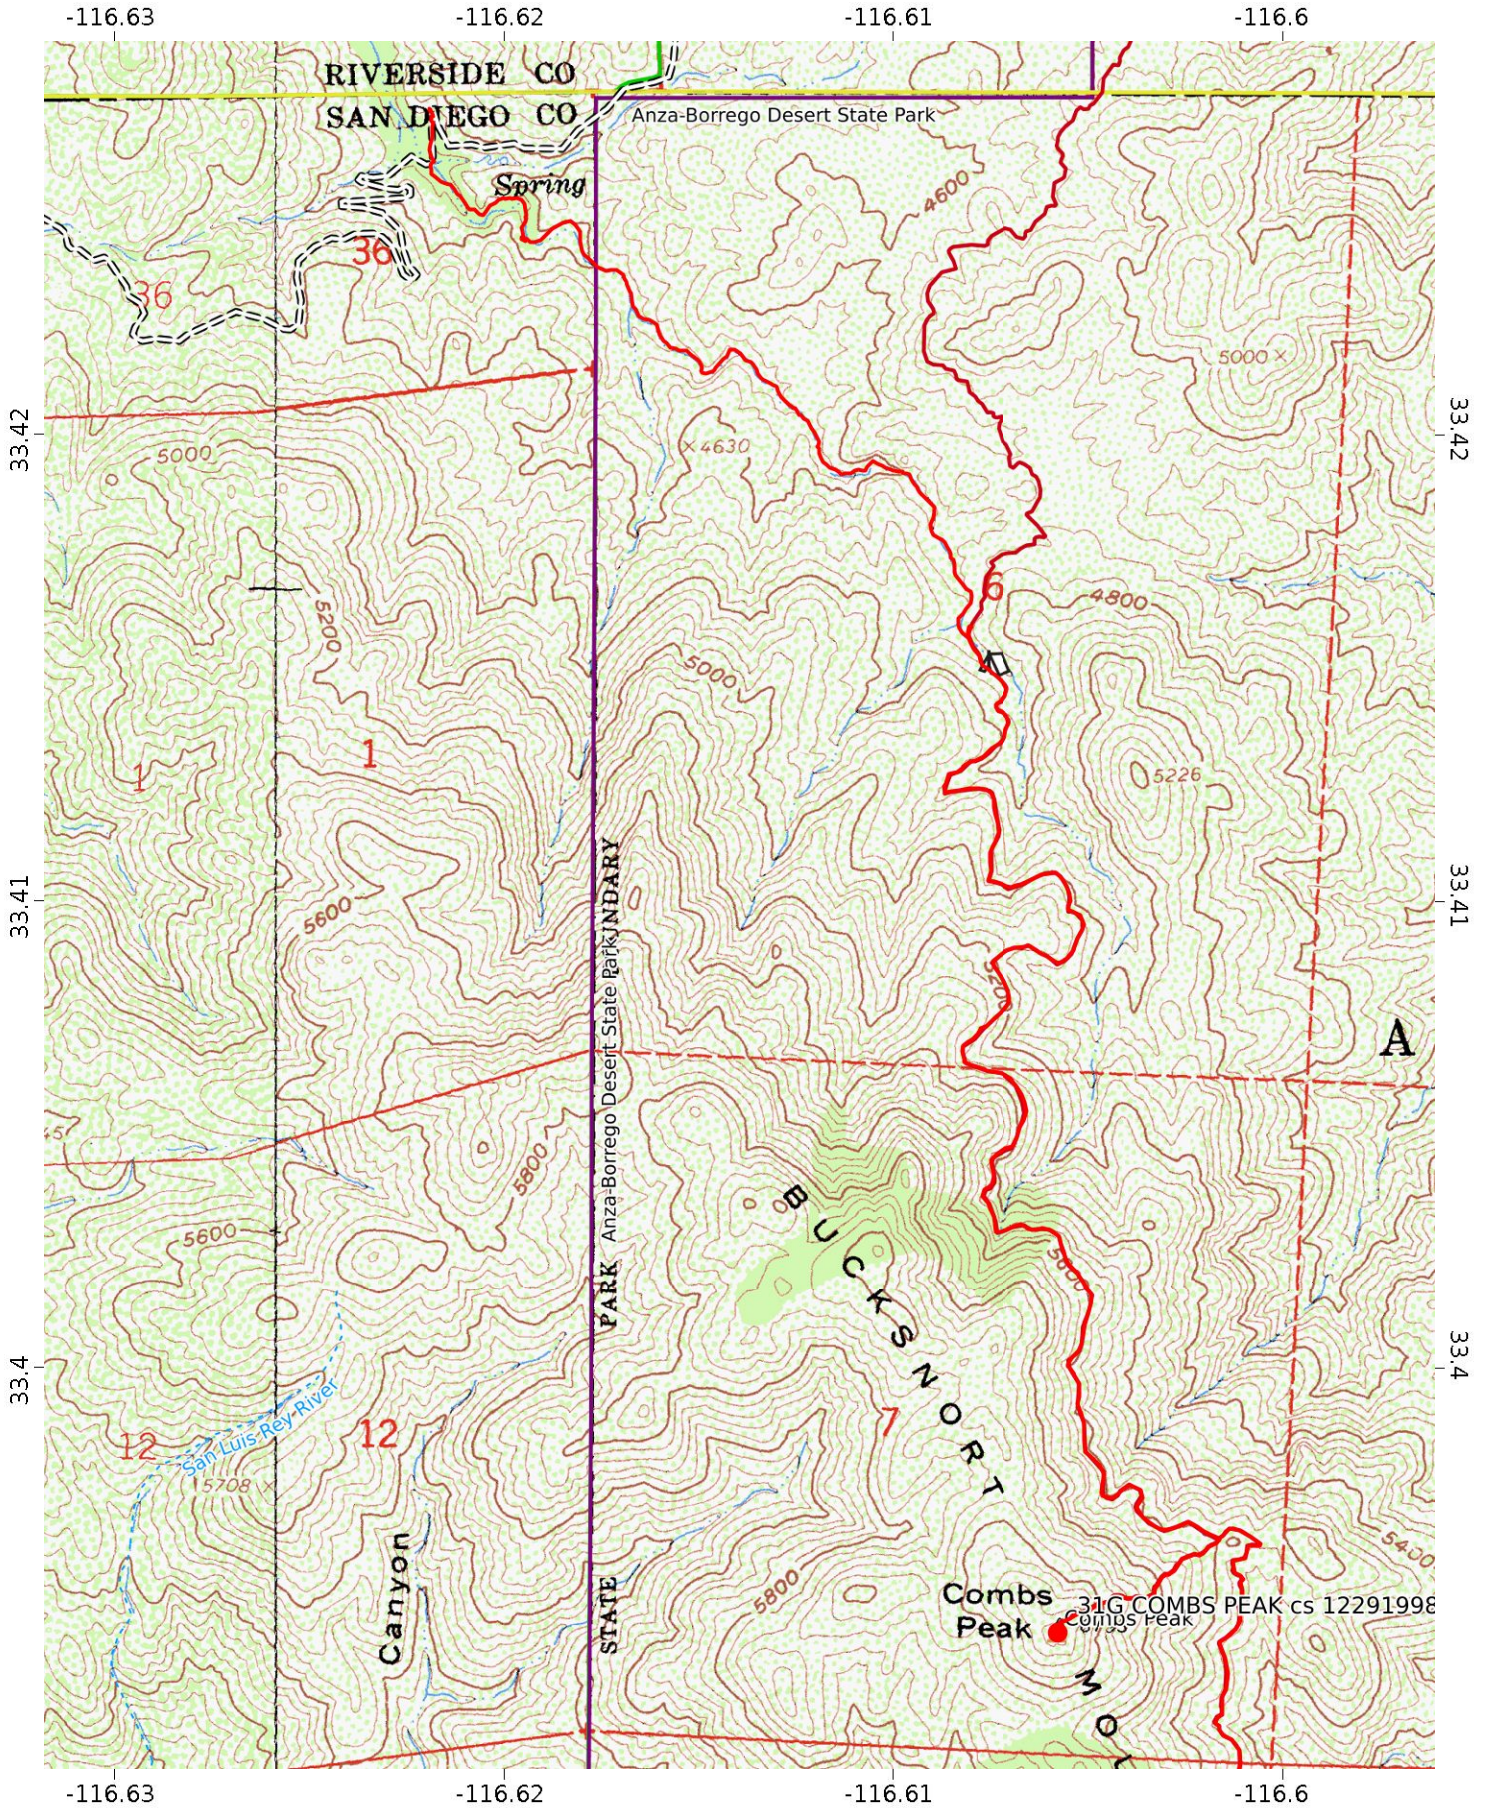

Combs Peak 1/3  
 WGS84  
 UTM Zone 11S  
 CALTOPO

MN  
 11.0°

Combs Peak 2/3  
 WGS84  
 UTM Zone 11S  

MN  
 10.9°

Combs Peak 3/3  
 WGS84  
 UTM Zone 11S  

MN  
 11.0°
 