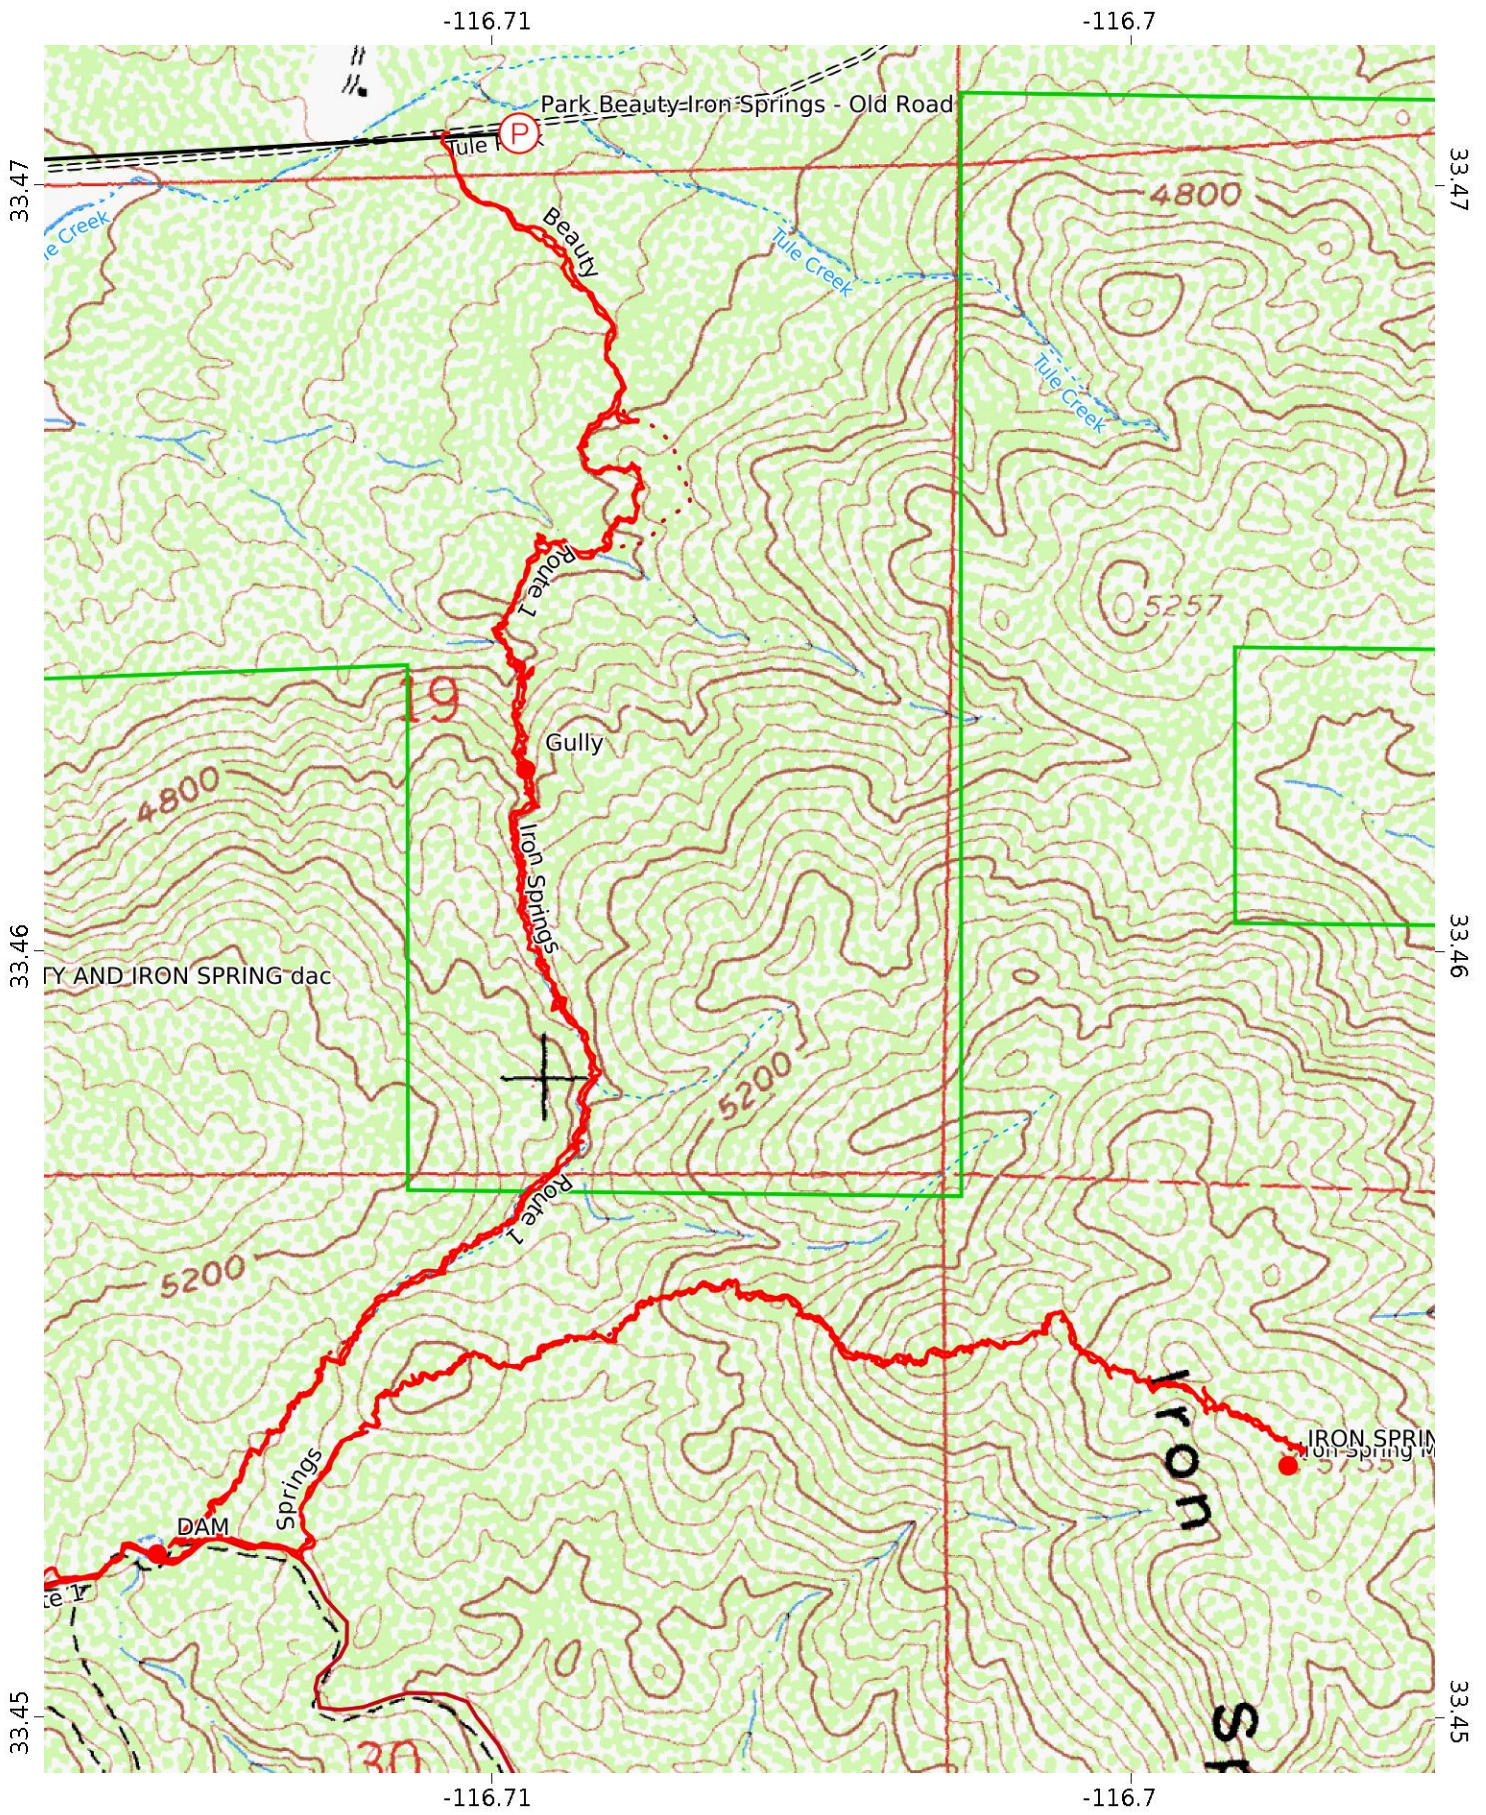

Iron Spring and Beauty 1/3
 WGS84
 UTM Zone 11S
 CALTOPO

MN
 11.0°

Iron Spring and Beauty 2/3

WGS84

UTM Zone 11S

Scale 1:10984 1 inch = 915 feet

MN 11.0°

-116.72

33.45

33.45

33.44

33.44

-116.72

Iron Spring and Beauty 3/3 0.1 0.2 0.3 0.4 0.5 0.6 0.7 0.8 0.9 1.0 1.1 1.2 km

WGS84

UTM Zone 11S

Scale 1:9242 1 inch = 770 feet

MN 11.0°