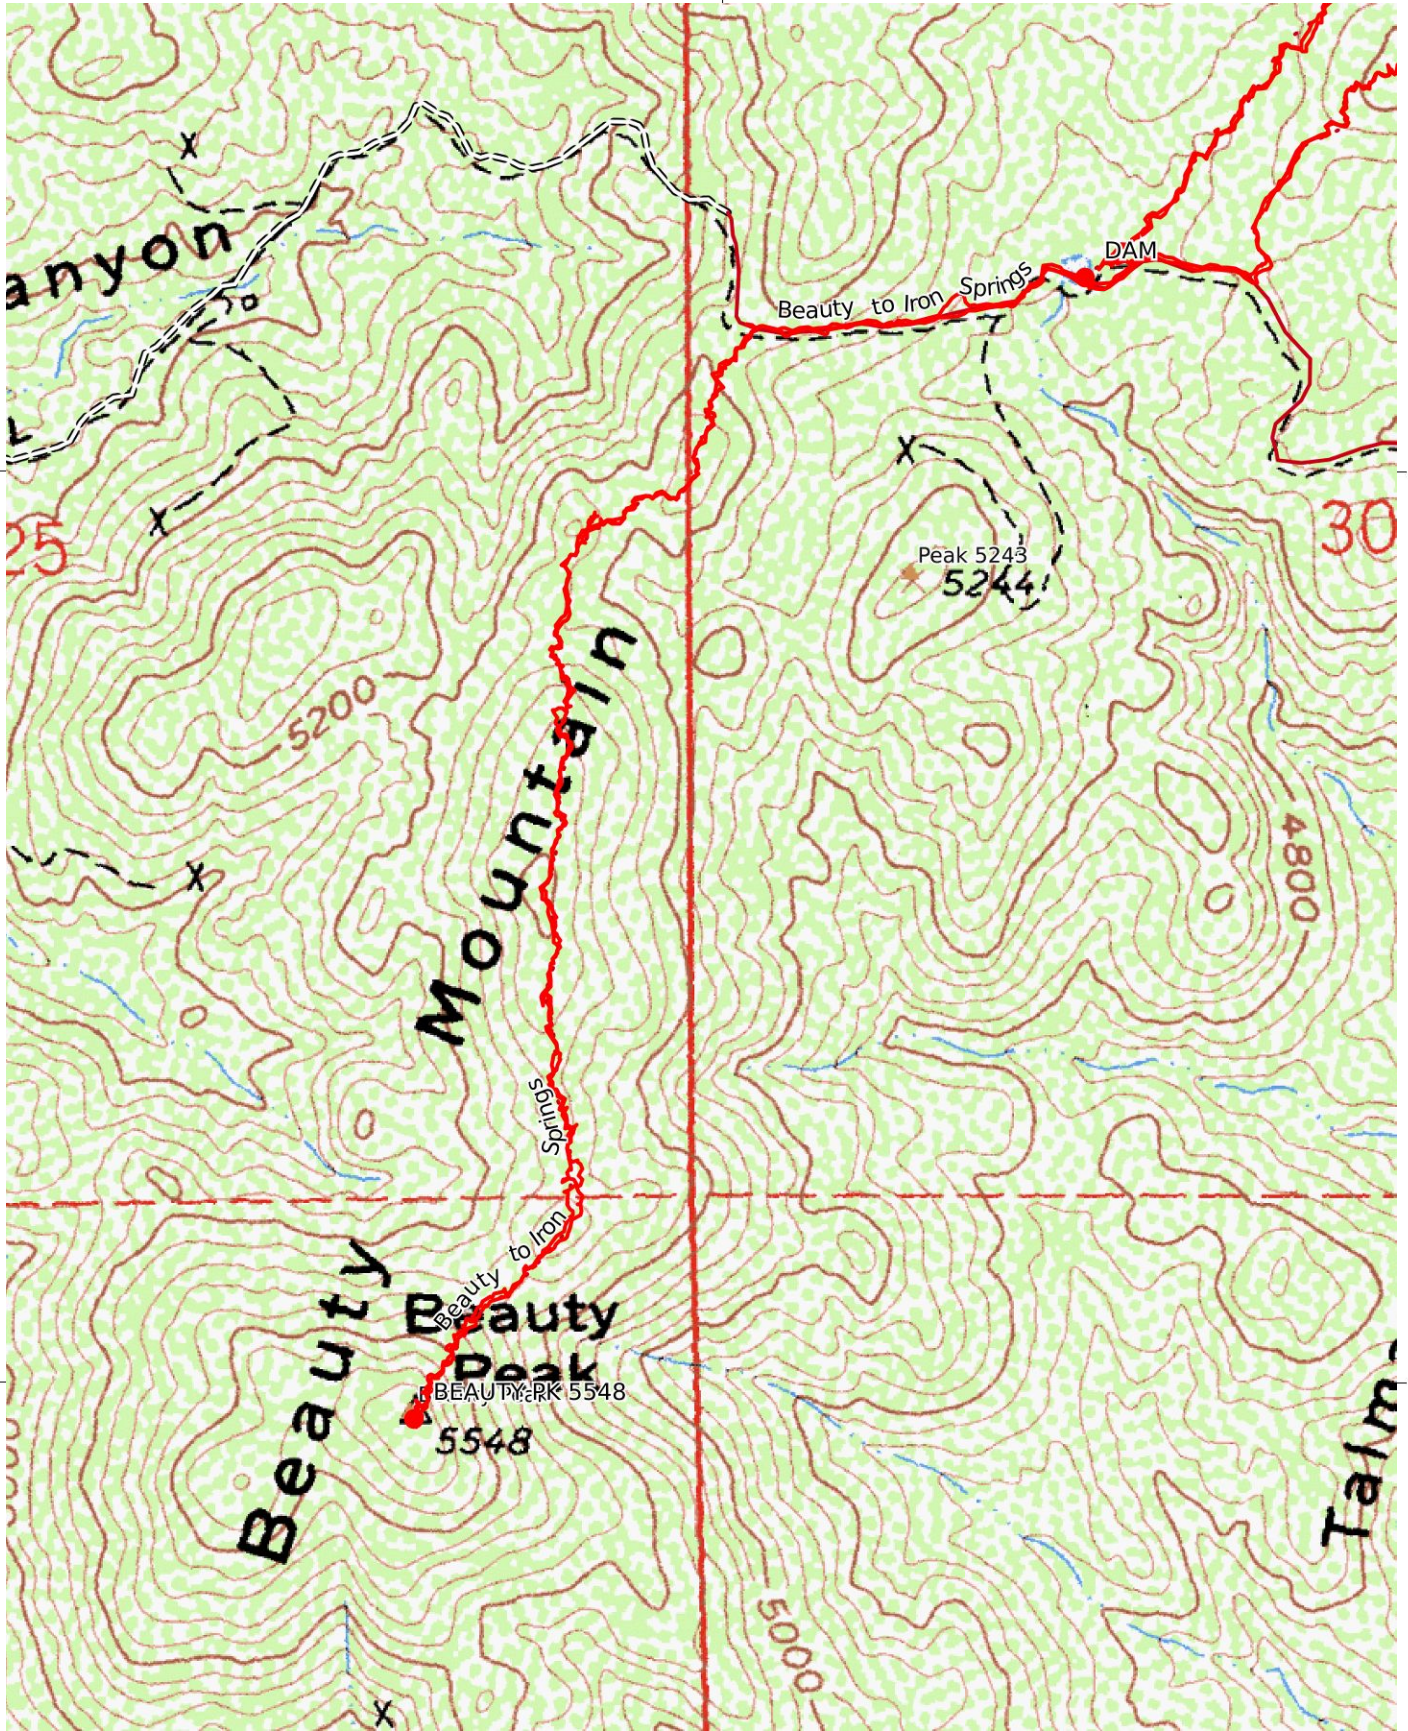

Iron Spring and Beauty 1/3
 WGS84
 UTM Zone 11S
 CALTOPO

MN
 11.0°

Iron Spring and Beauty 2/3

WGS84

UTM Zone 11S

Scale 1:10984 1 inch = 915 feet

MN 11.0°

-116.72

33.45

33.45

33.44

33.44

-116.72

Iron Spring and Beauty 3/3 0.1 0.2 0.3 0.4 0.5 0.6 0.7 0.8 0.9 1.0 1.1 1.2 km

WGS84

UTM Zone 11S

Scale 1:9242 1 inch = 770 feet

MN 11.0°