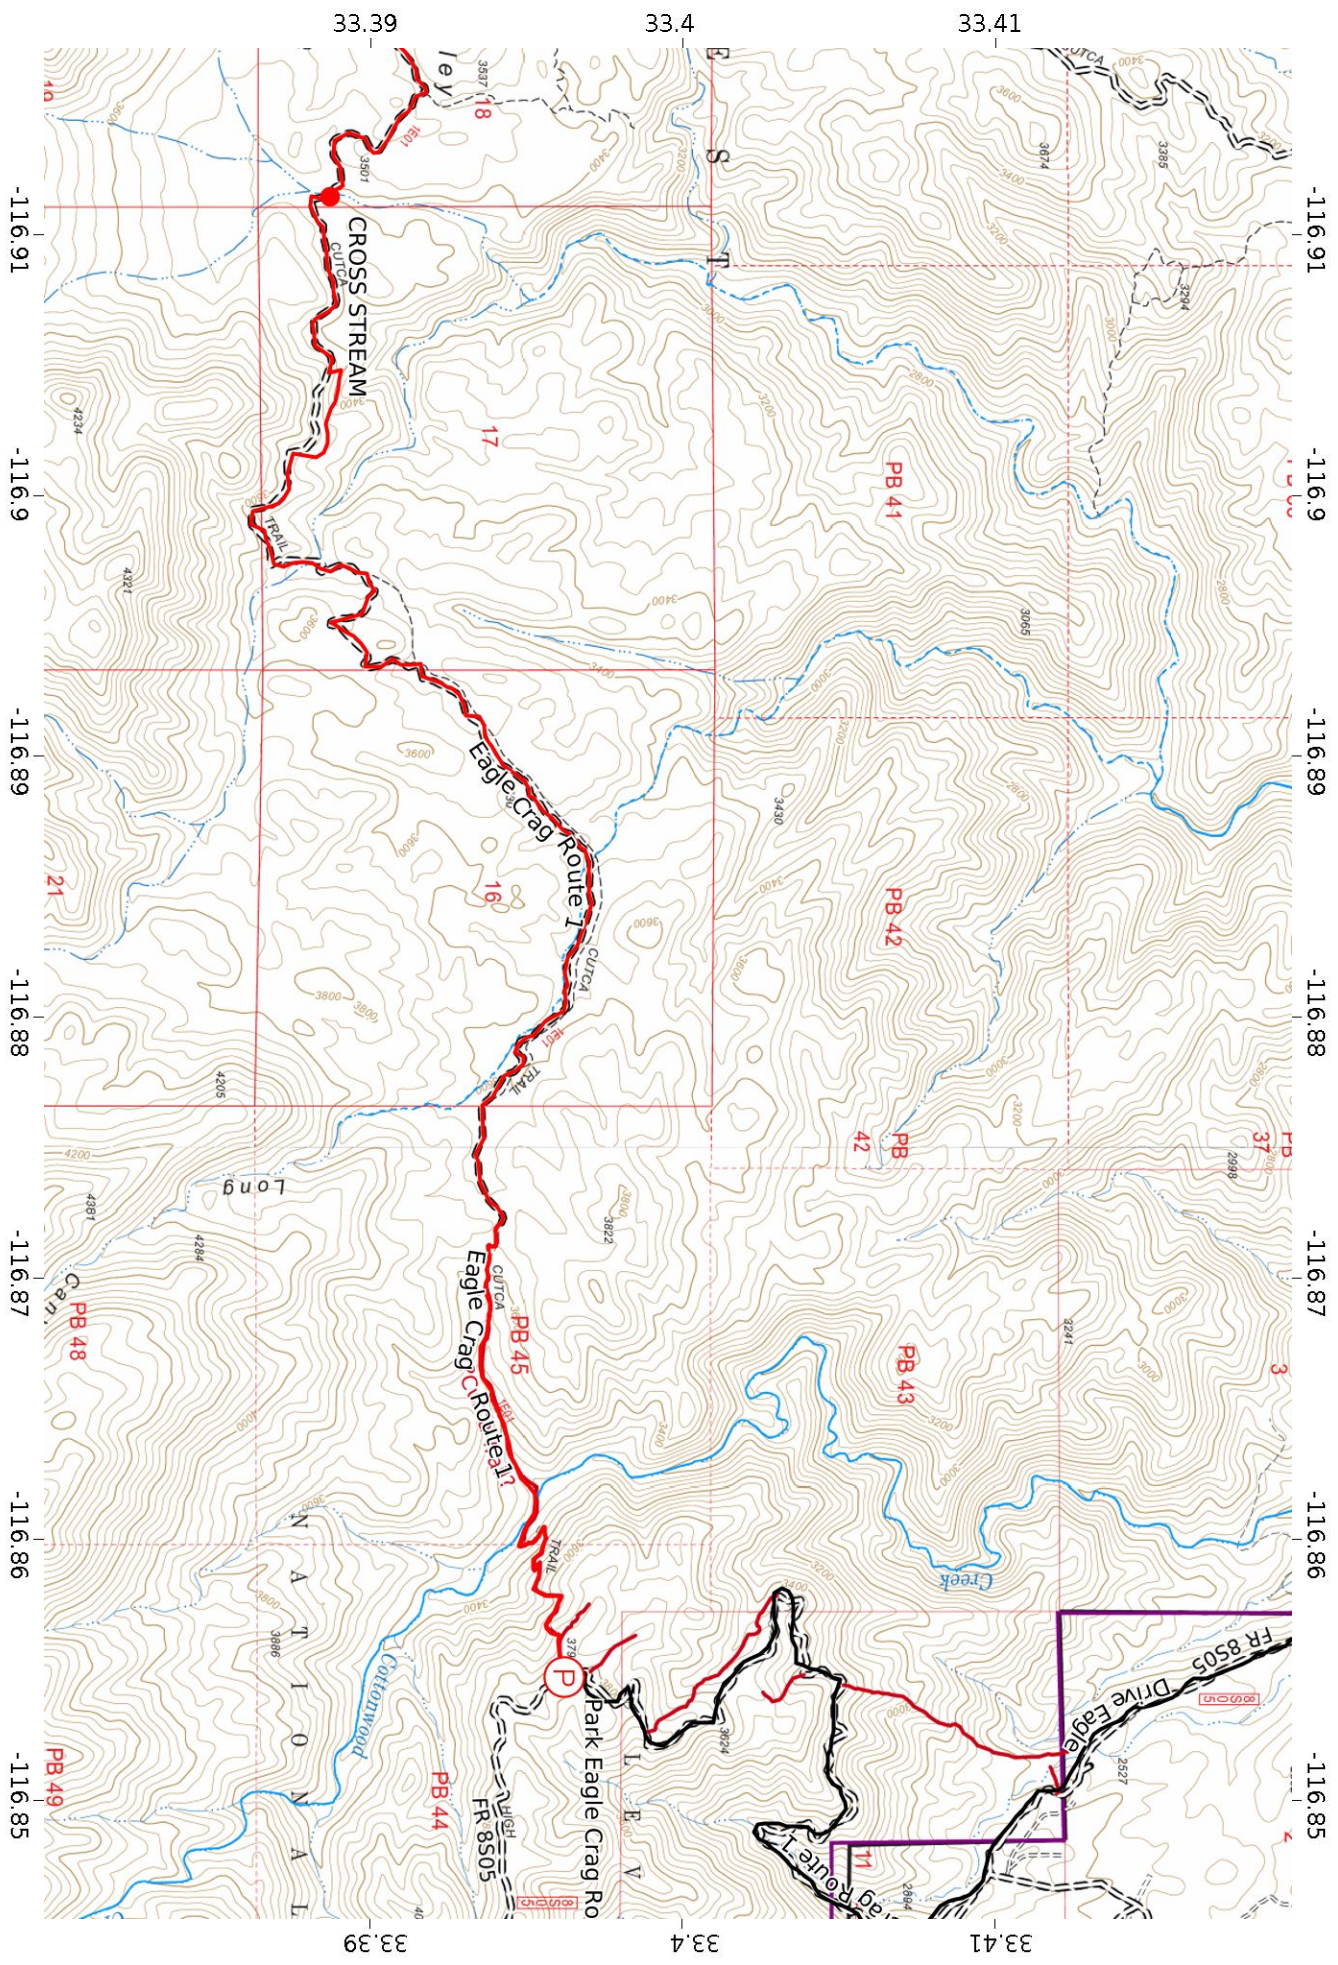

Eagle Crag 2/5
 WGS84
 UTM Zone 11S
 CALTOPO

MN 11.0°

Eagle Crag 3/5
 WGS84
 UTM Zone 11S

Eagle Crag 4/5
 WGS84
 UTM Zone 11S
CALTOPO

MN
 11.0°

Eagle Crag 5/5
 WGS84
 UTM Zone 11S
CALTOPO