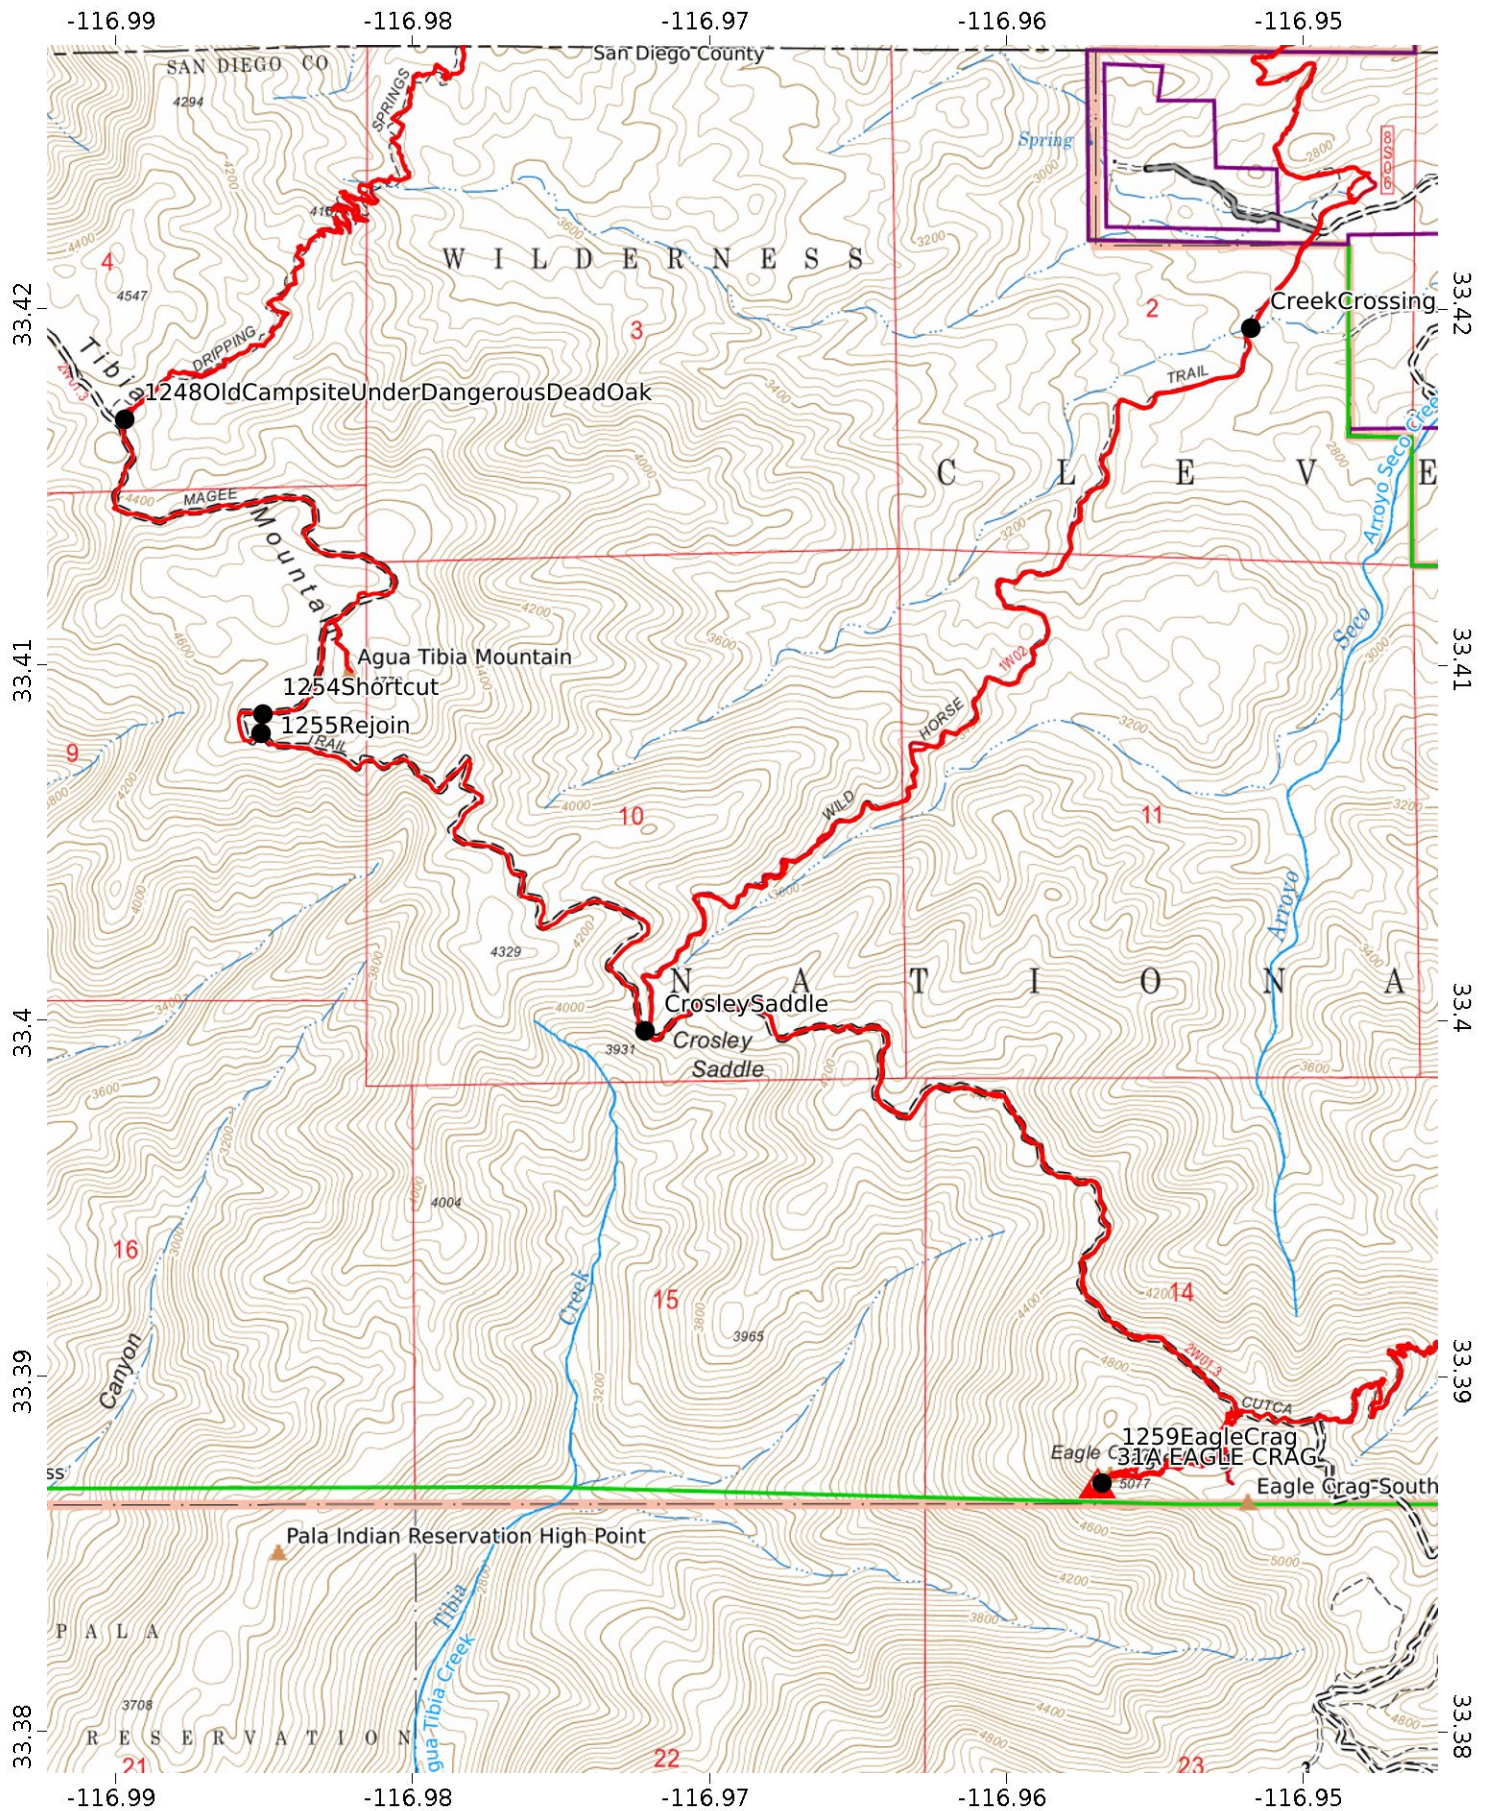

Eagle Crag 2/5
 WGS84
 UTM Zone 11S
 CALTOPO

MN 11.0°

Eagle Crag 3/5
 WGS84
 UTM Zone 11S

Eagle Crag 4/5
 WGS84
 UTM Zone 11S
CALTOPO

MN
 11.0°

Eagle Crag 5/5
 WGS84
 UTM Zone 11S
CALTOPO