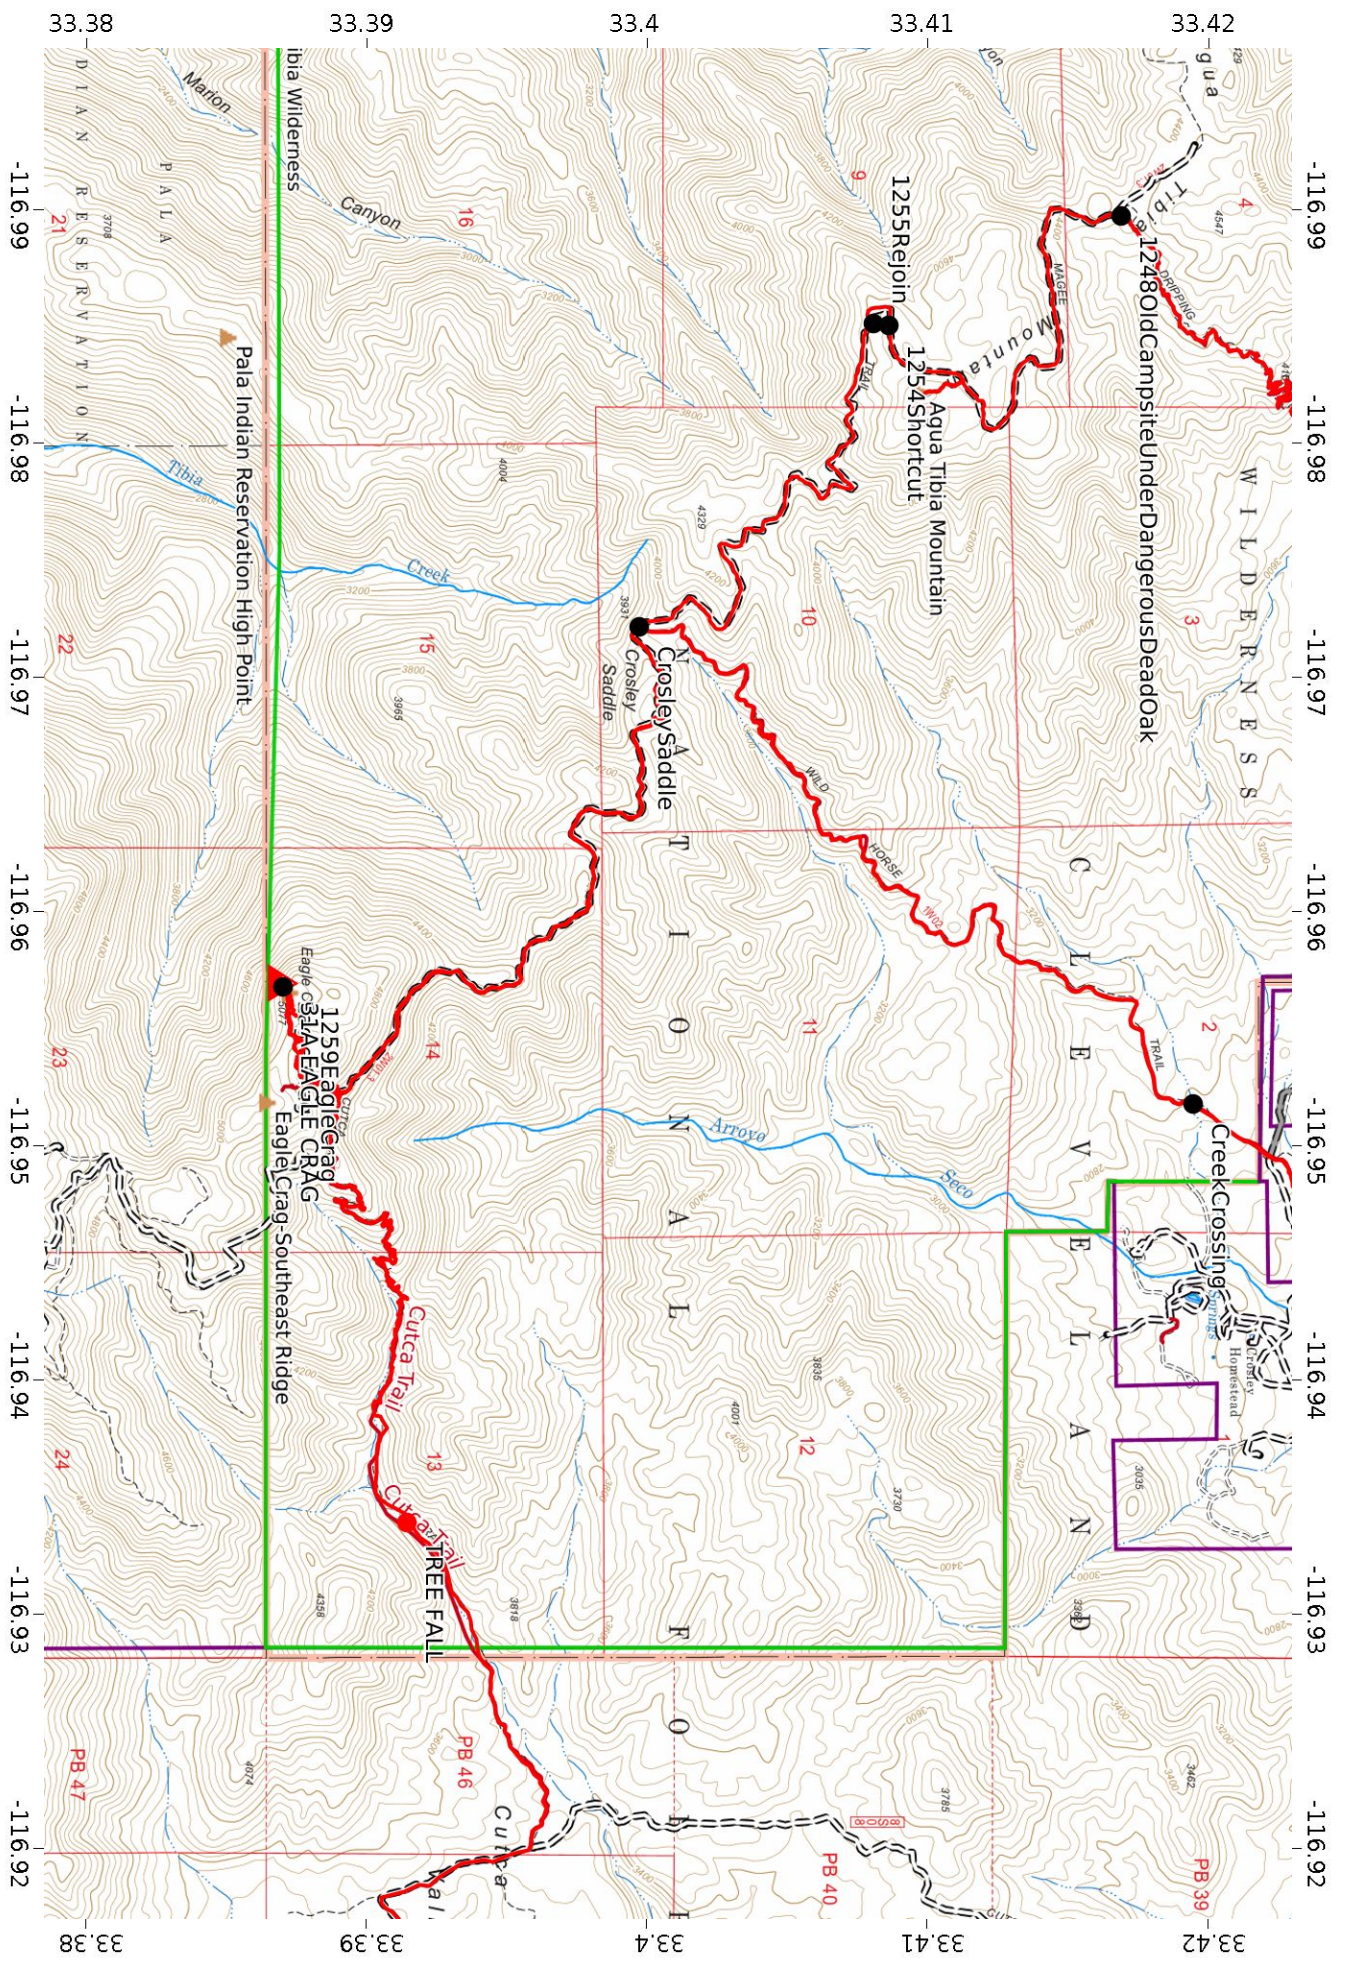

Eagle Crag 2/5
 WGS84
 UTM Zone 11S
 CALTOPO

MN 11.0°

Eagle Crag 3/5
 WGS84
 UTM Zone 11S

Eagle Crag 4/5
 WGS84
 UTM Zone 11S
CALTOPO

MN
 11.0°

Eagle Crag 5/5
 WGS84
 UTM Zone 11S
CALTOPO