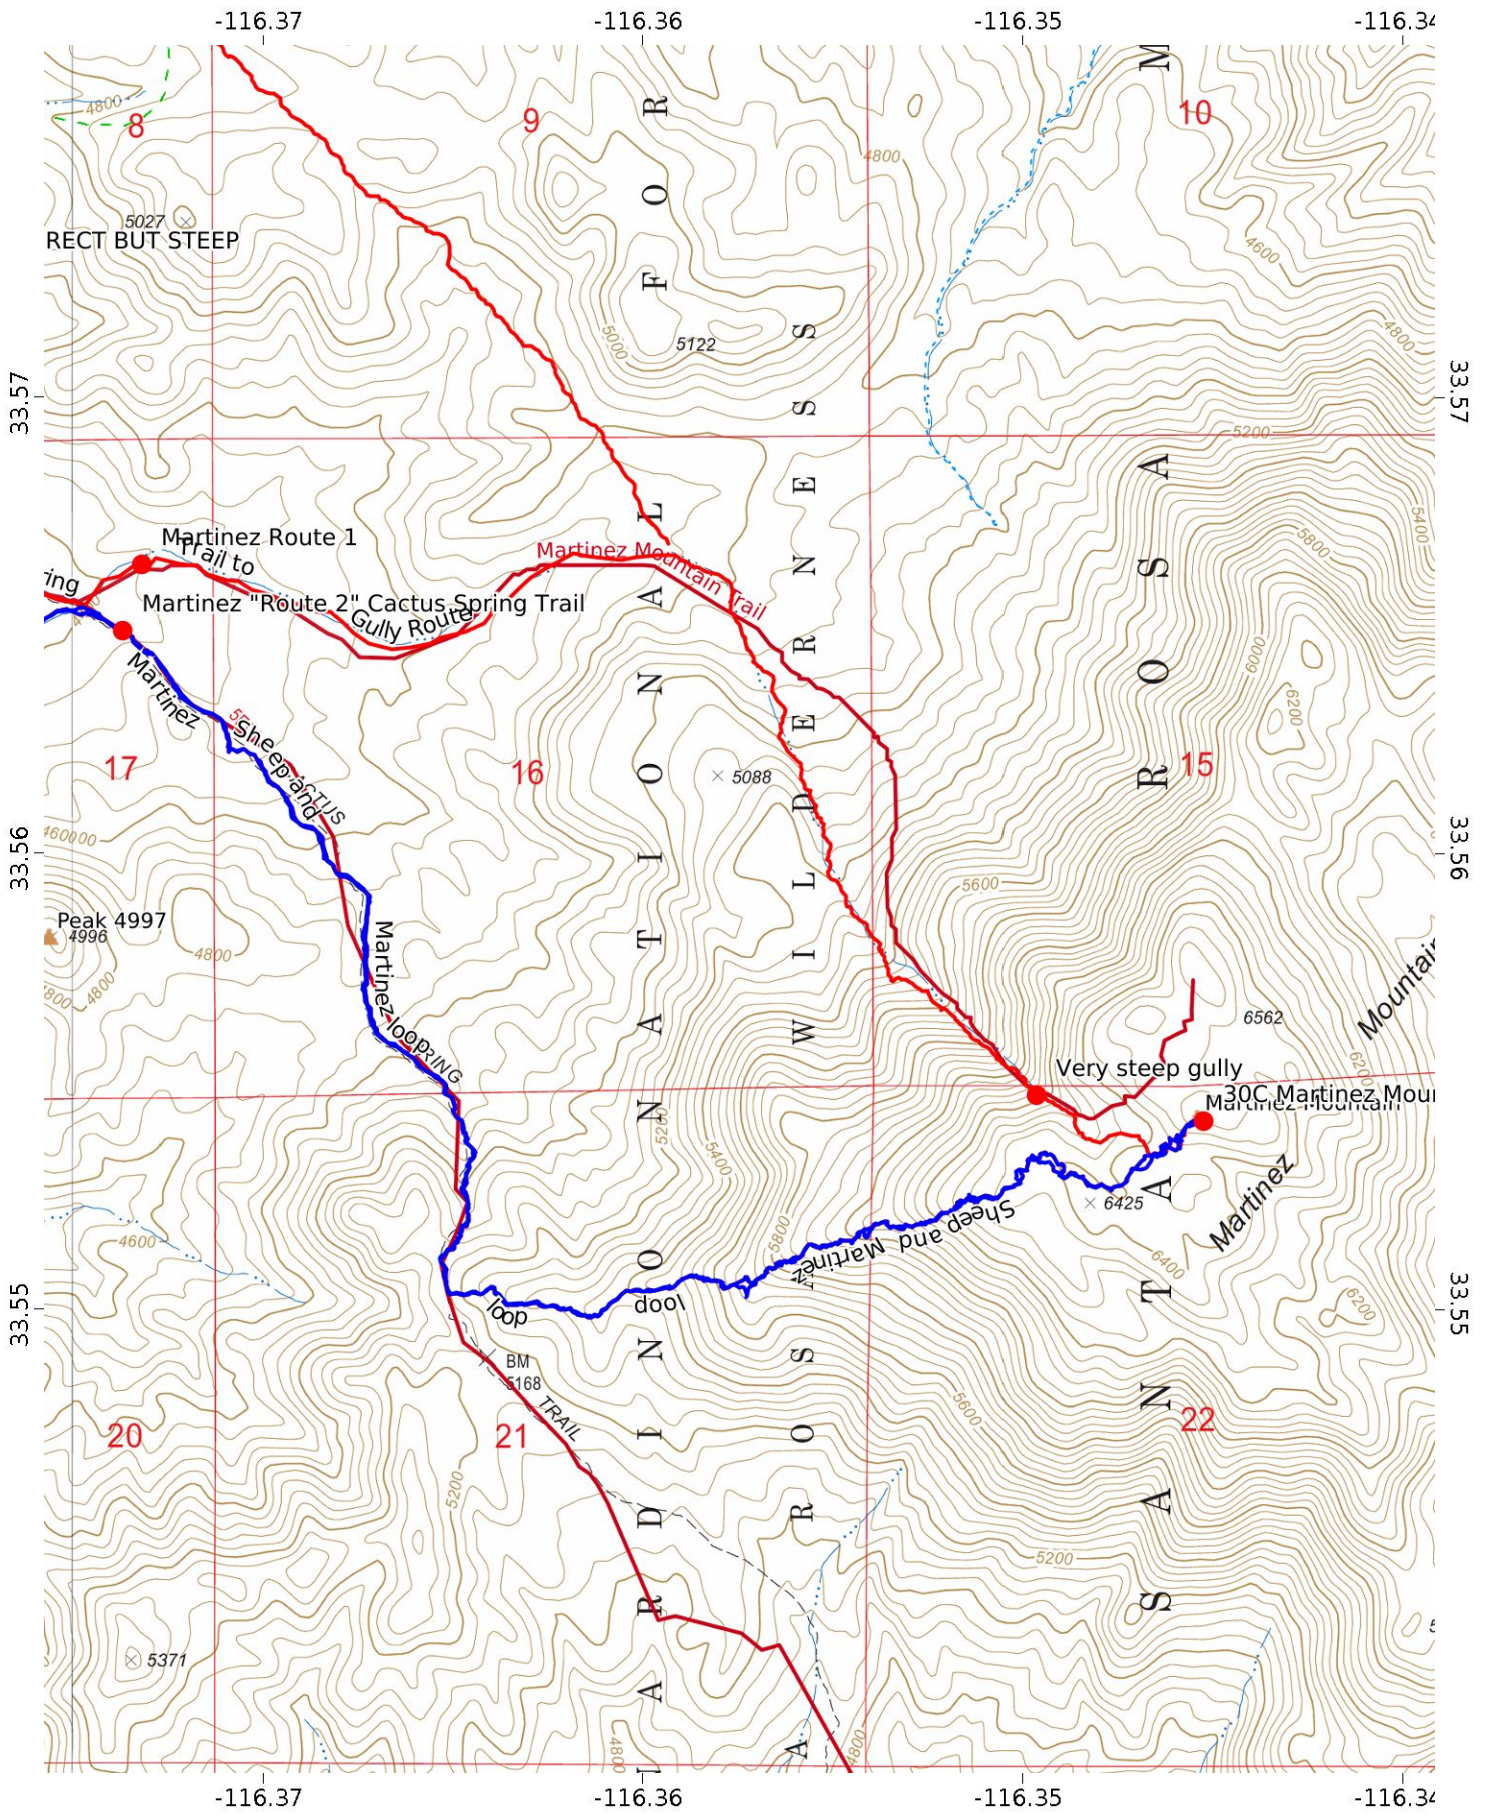

Sheep and Martinez 214
 WGS84
 UTM Zone 11S
CALTOPO

Sheep and Martinez 3/4

WGS84

UTM Zone 11S

0.5 1.0 1.5 2.0 2.5 km

Scale 1:18664 1 inch = 1555 feet

MN 10.9°

Sheep and Martinez 4/4

WGS84

UTM Zone 11S

Scale **1:18460** 1 inch = 1538 feet

MN 10.99