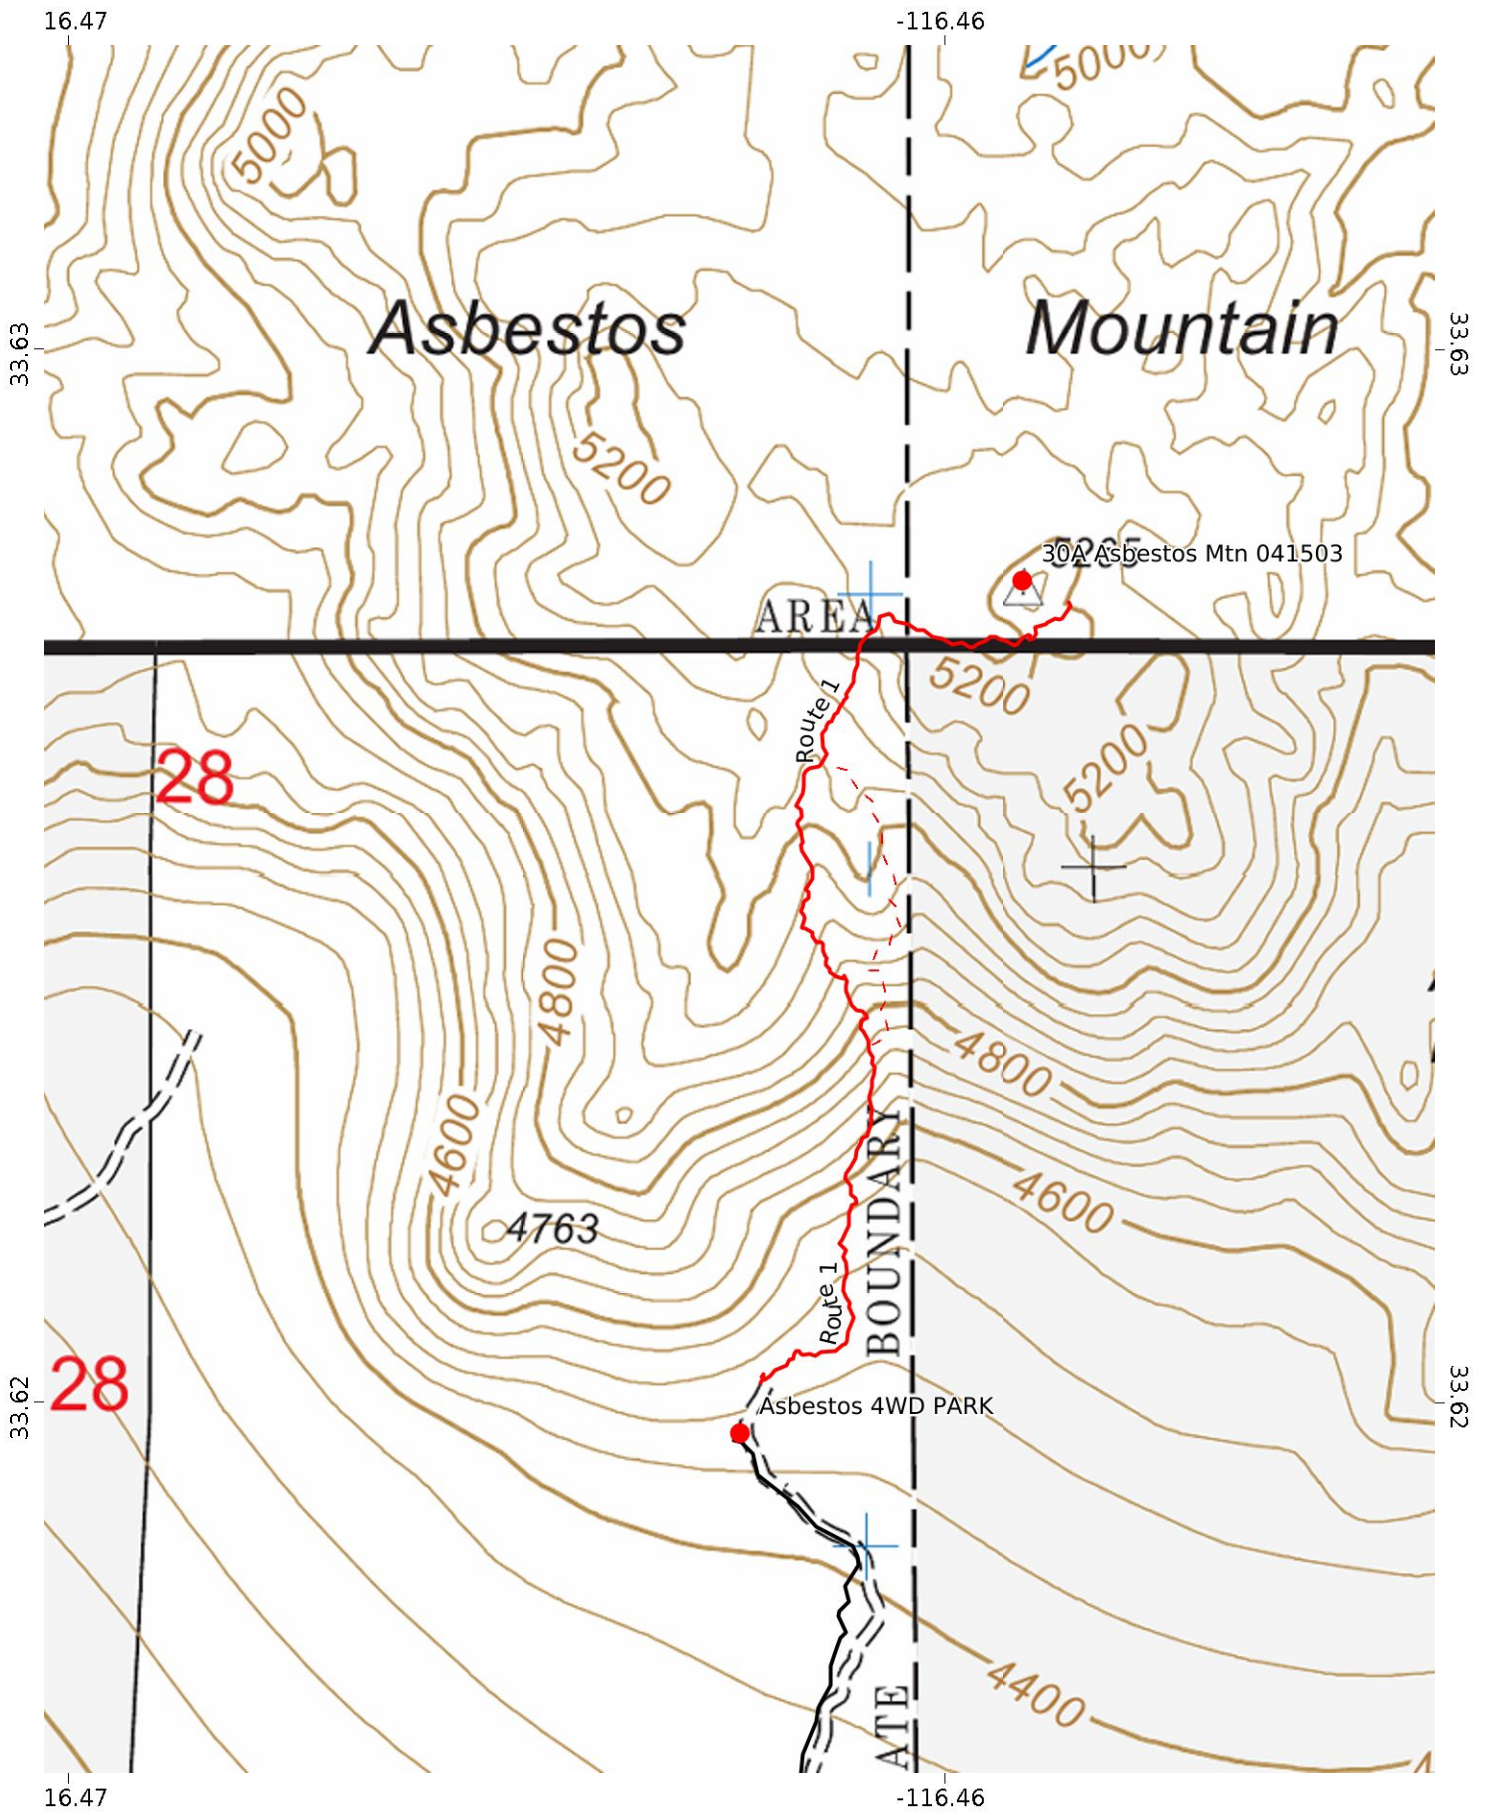

Asbestos Mountain 1/2

WGS84

UTM Zone 11S

Scale 1:26336 1 inch = 2195 feet

Asbestos Mountain 2/2

WGS84

UTM Zone 11S

Scale **1:7993** 1 inch = 666 feet

MN 11.0°