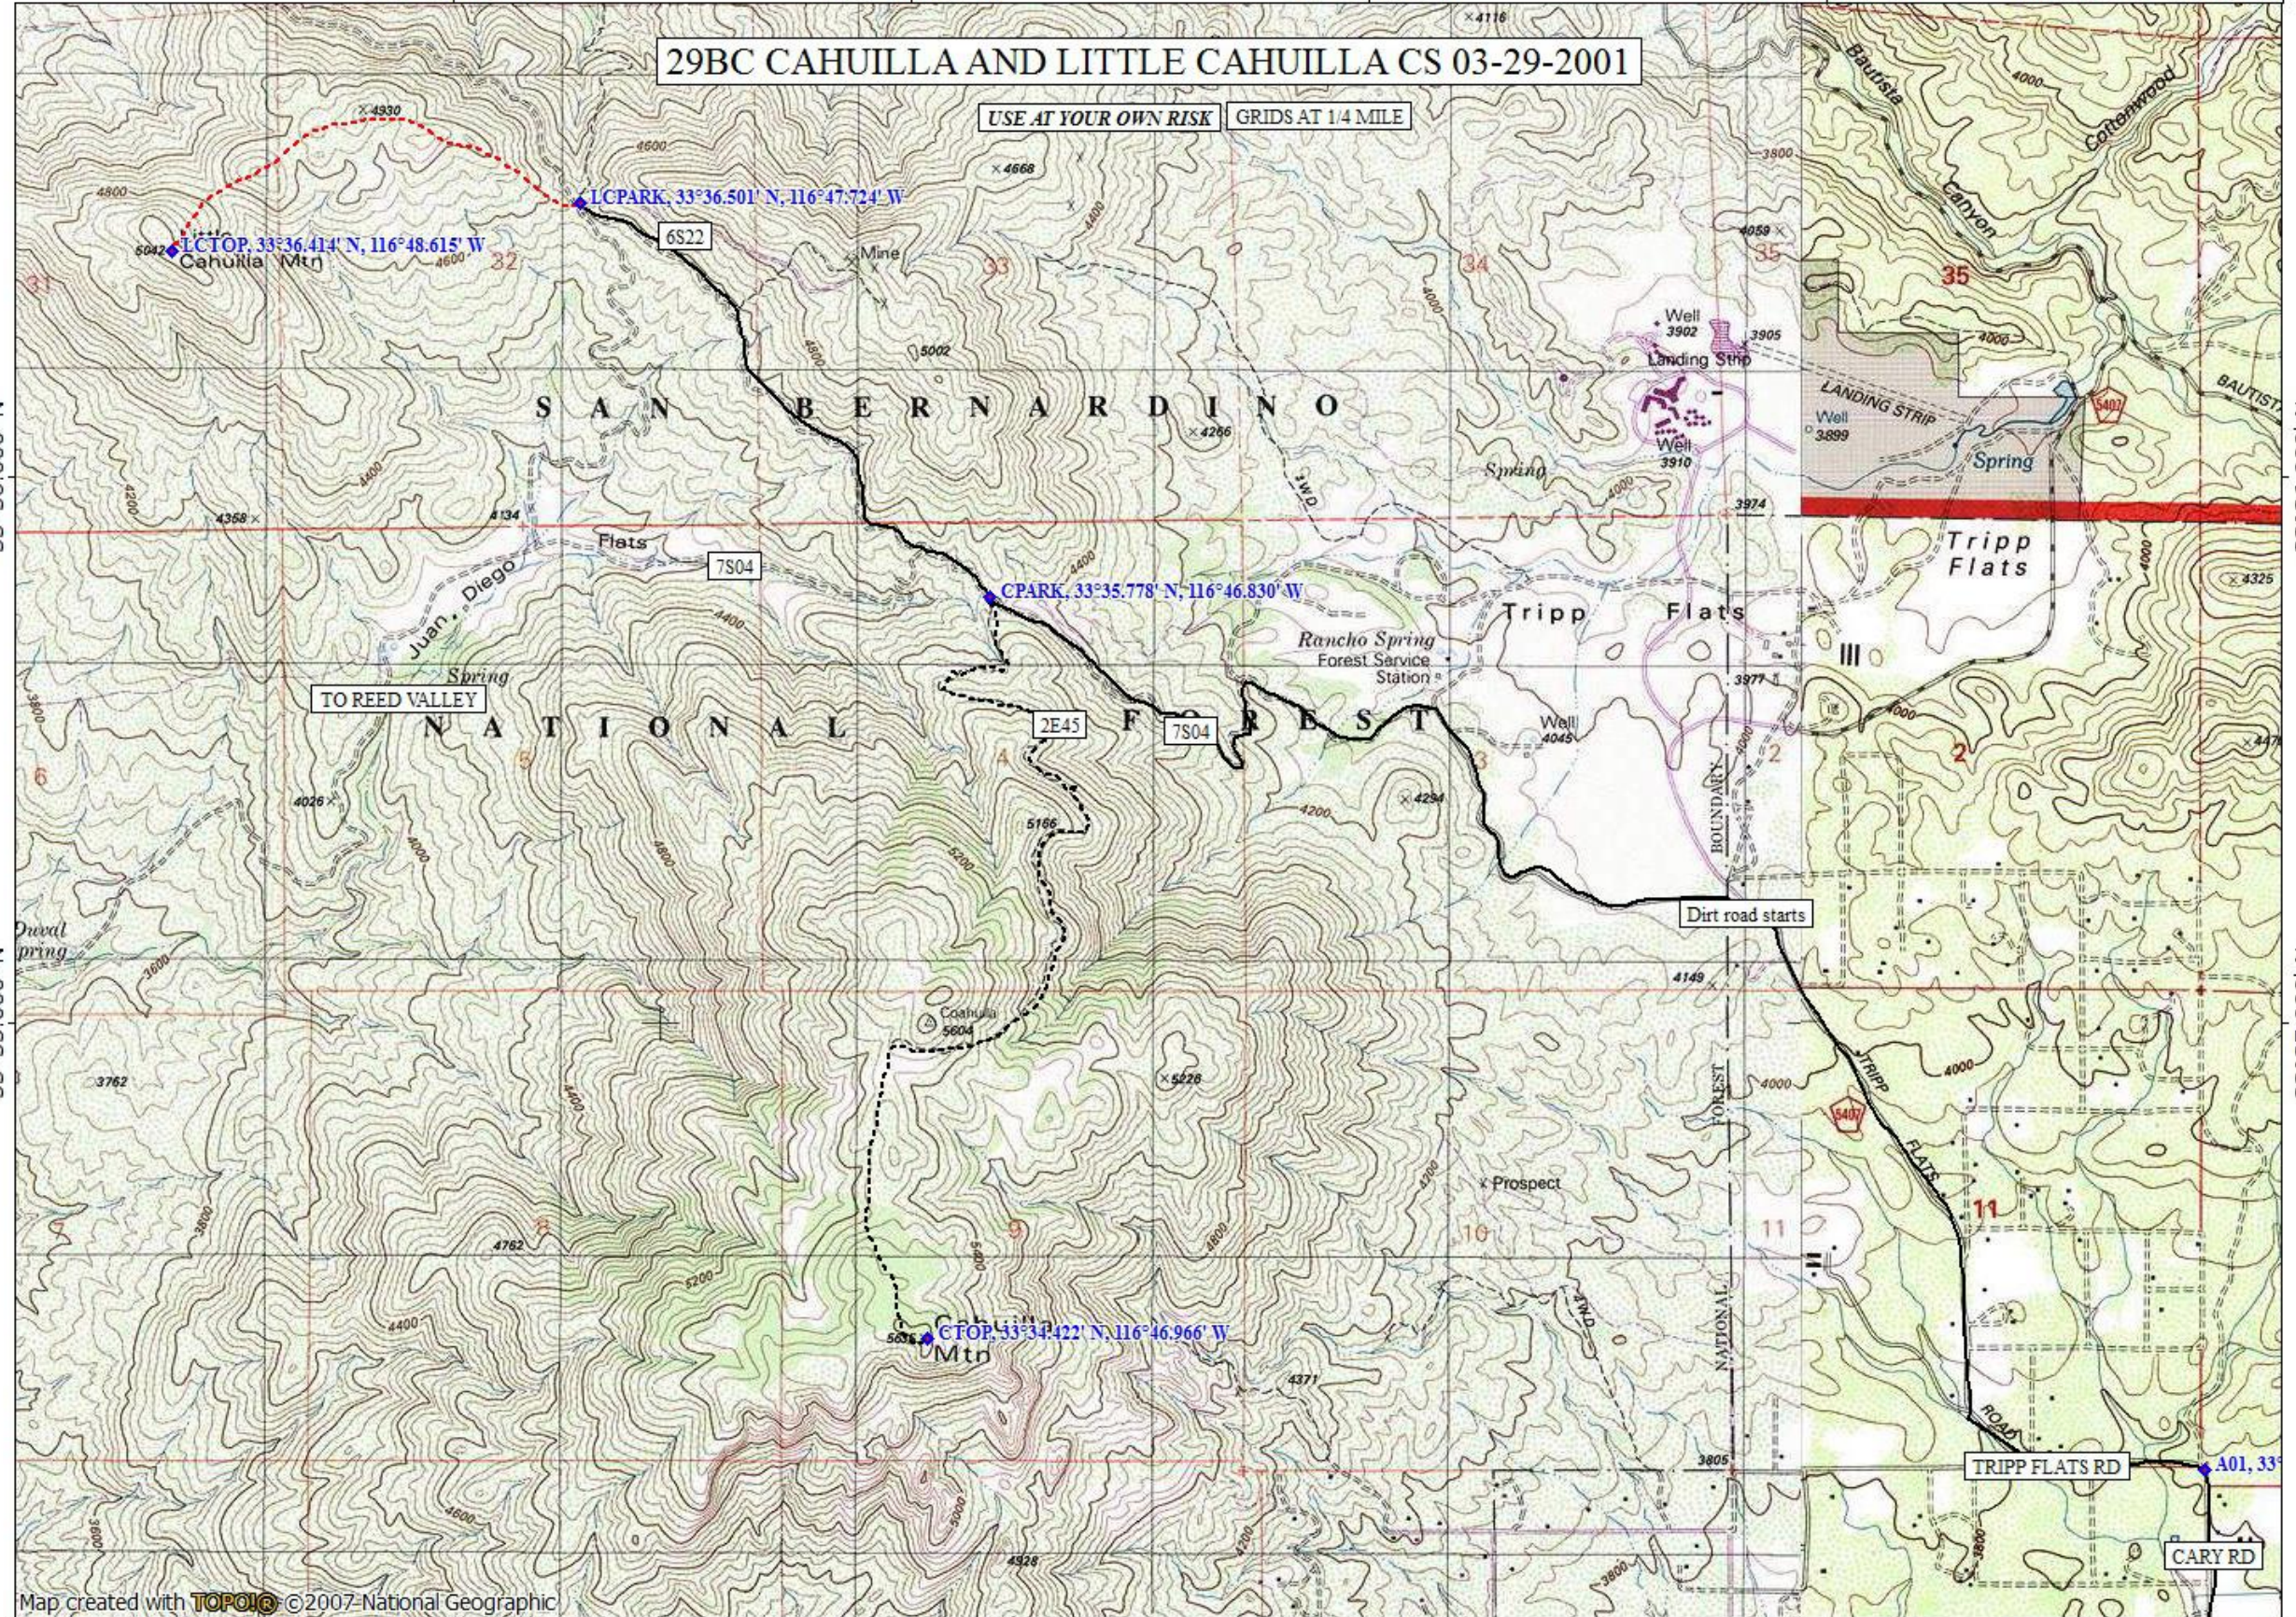

29BC CAHUILLA AND LITTLE CAHUILLA CS 03-29-2001

USE AT YOUR OWN RISK GRIDS AT 1/4 MILE

Map created with TOPO! ©2007-National Geographic

TN MN

12°