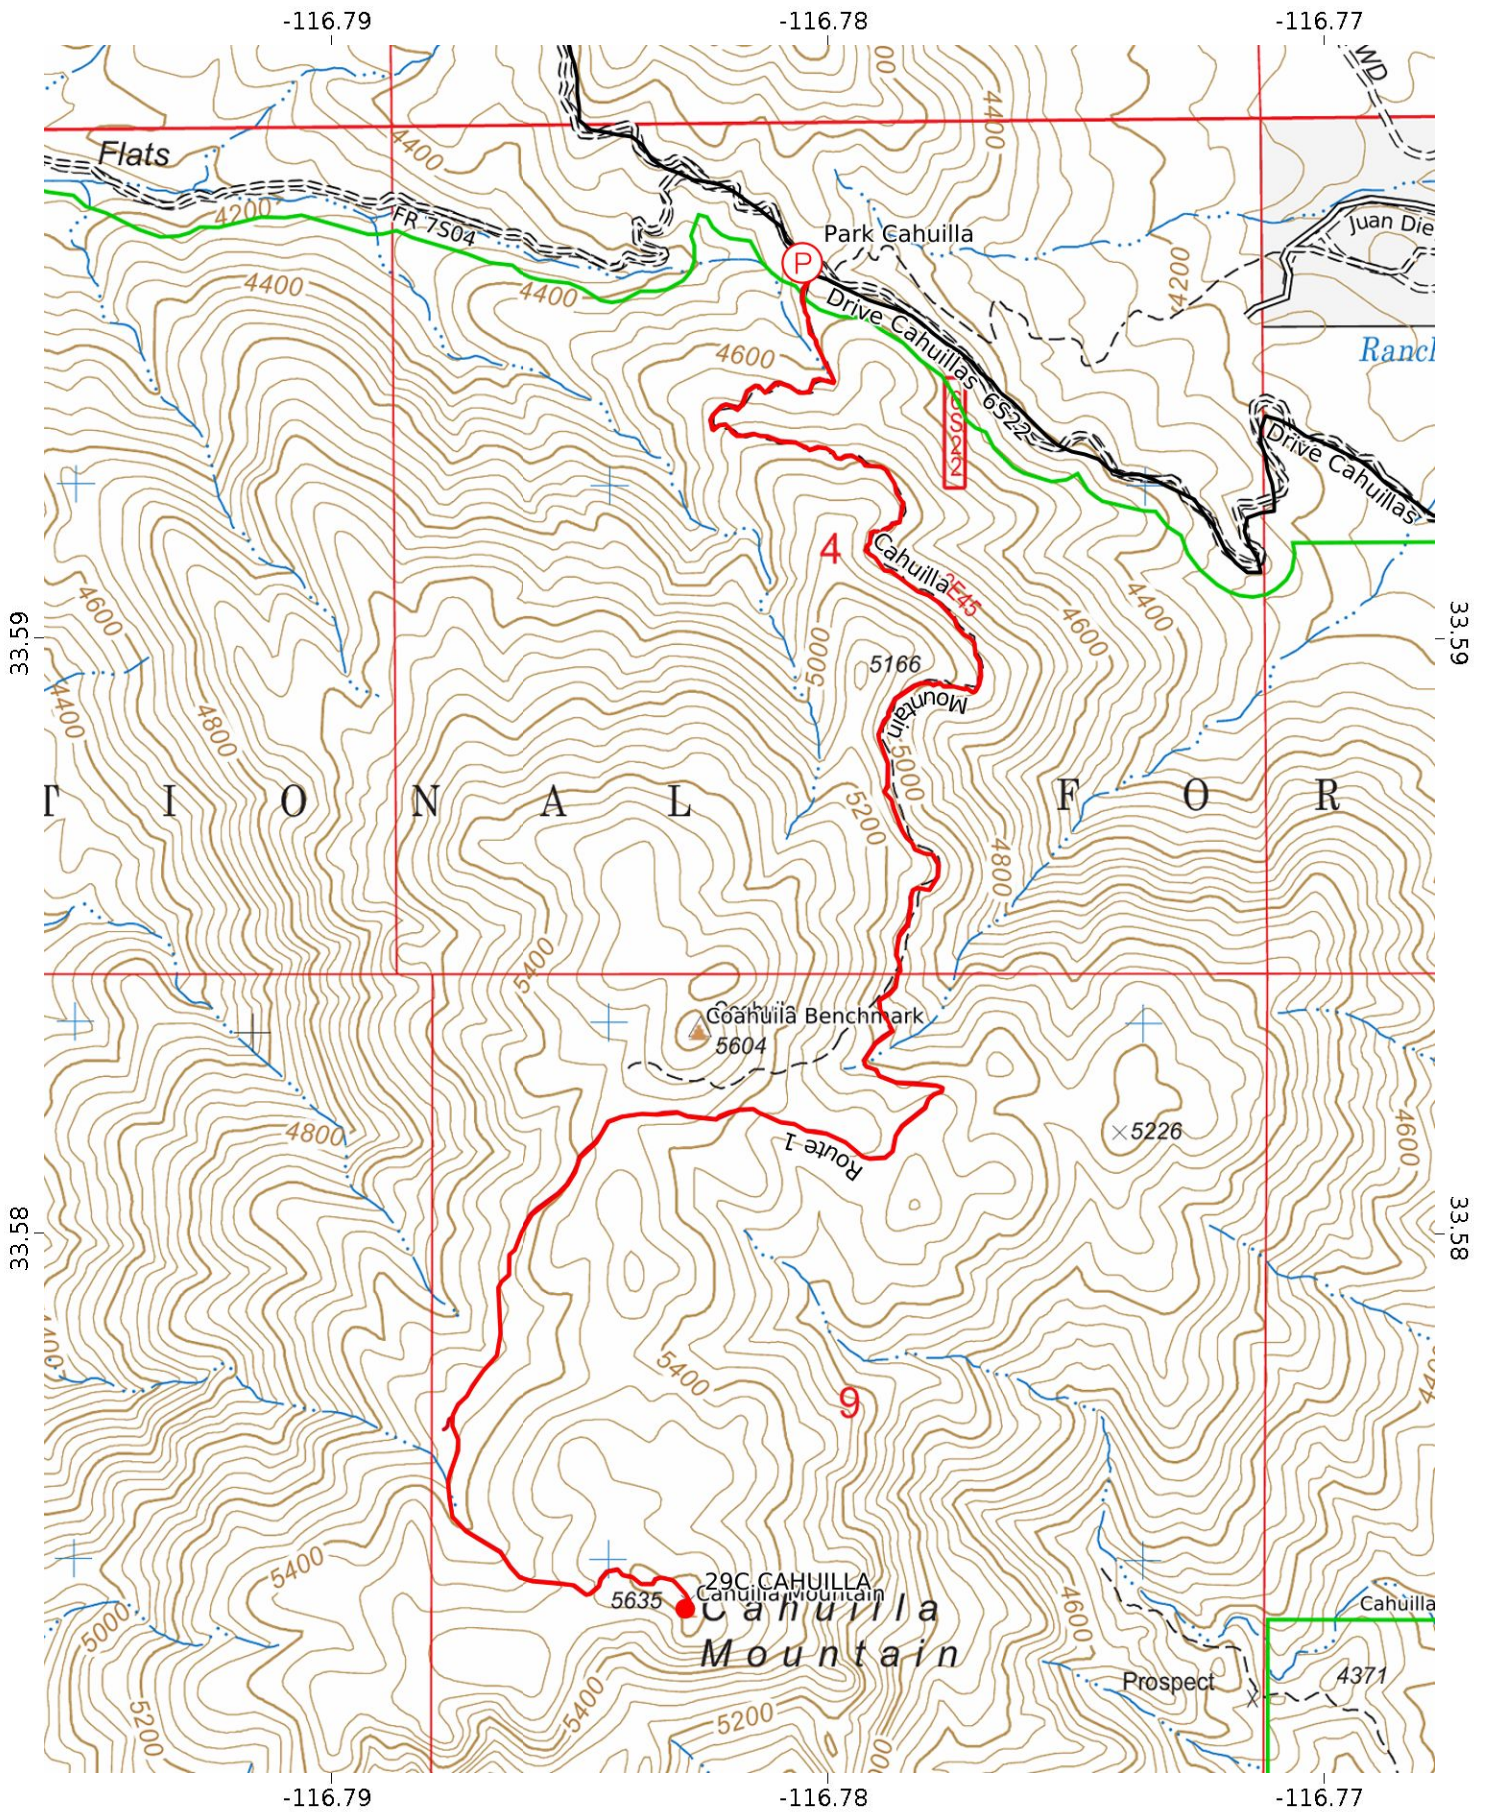

Cahuilla and Little Cahuilla 1/3

WGS84

UTM Zone 11S

Scale 1:32622 1 inch = 2718 feet

Cahuilla and Little Cahuilla 2/3
 WGS84
 UTM Zone 11S
CALTOPO

MN
 11.0°

Cahuilla and Little Cahuilla 3/3
 WGS84
 UTM Zone 11S

 Scale 1:14136 1 inch = 1178 feet

MN 11.0° 