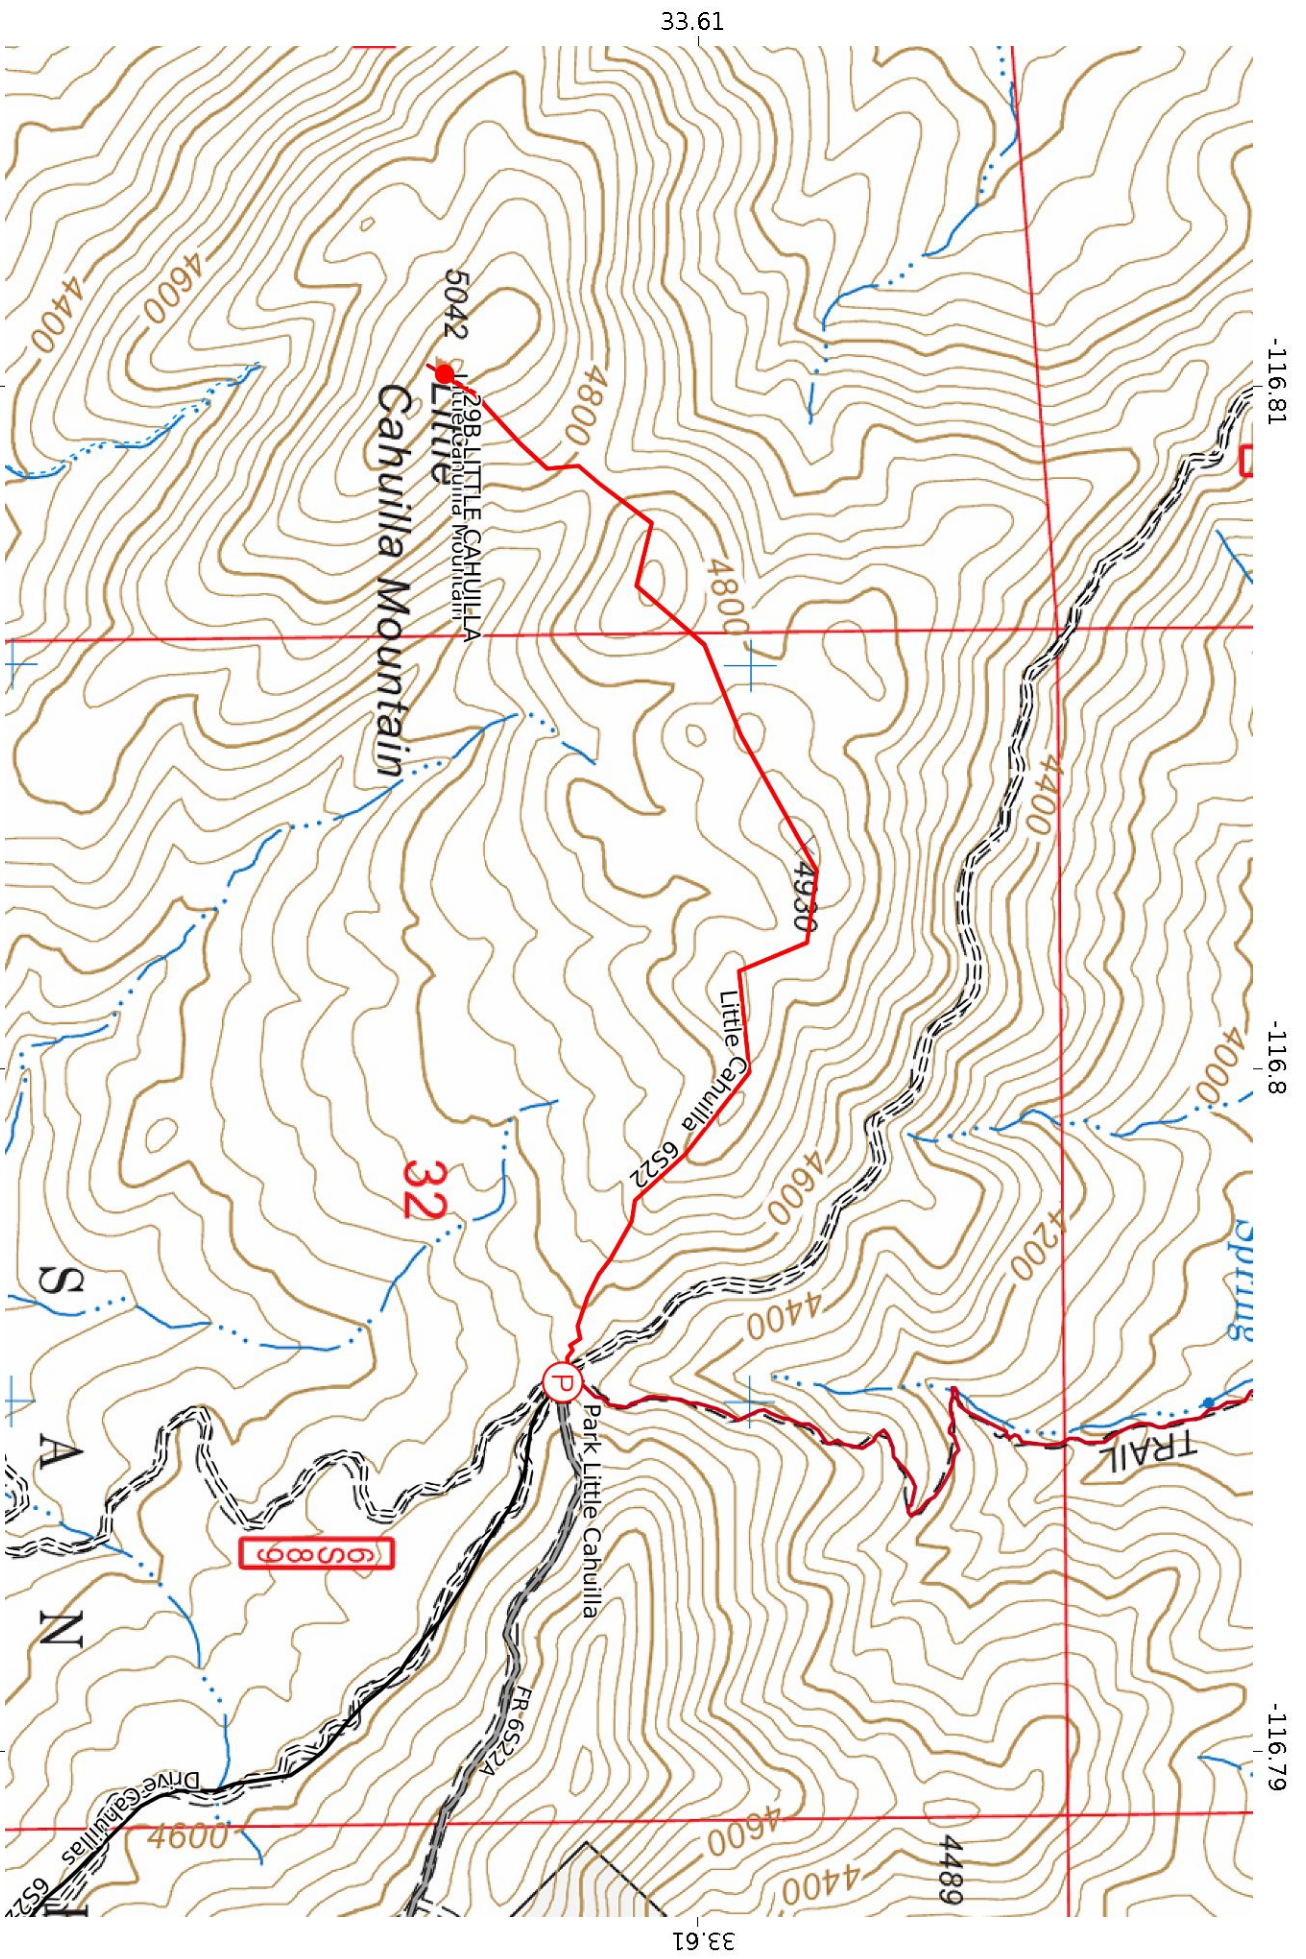

Cahuilla and Little Cahuilla 1/3

WGS84

UTM Zone 11S

Scale 1:32622 1 inch = 2718 feet

Cahuilla and Little Cahuilla 2/3
 WGS84
 UTM Zone 11S
CALTOPO

MN
 11.0°

Cahuilla and Little Cahuilla 3/3
 WGS84
 UTM Zone 11S

 Scale 1:14136 1 inch = 1178 feet

MN 11.0° 