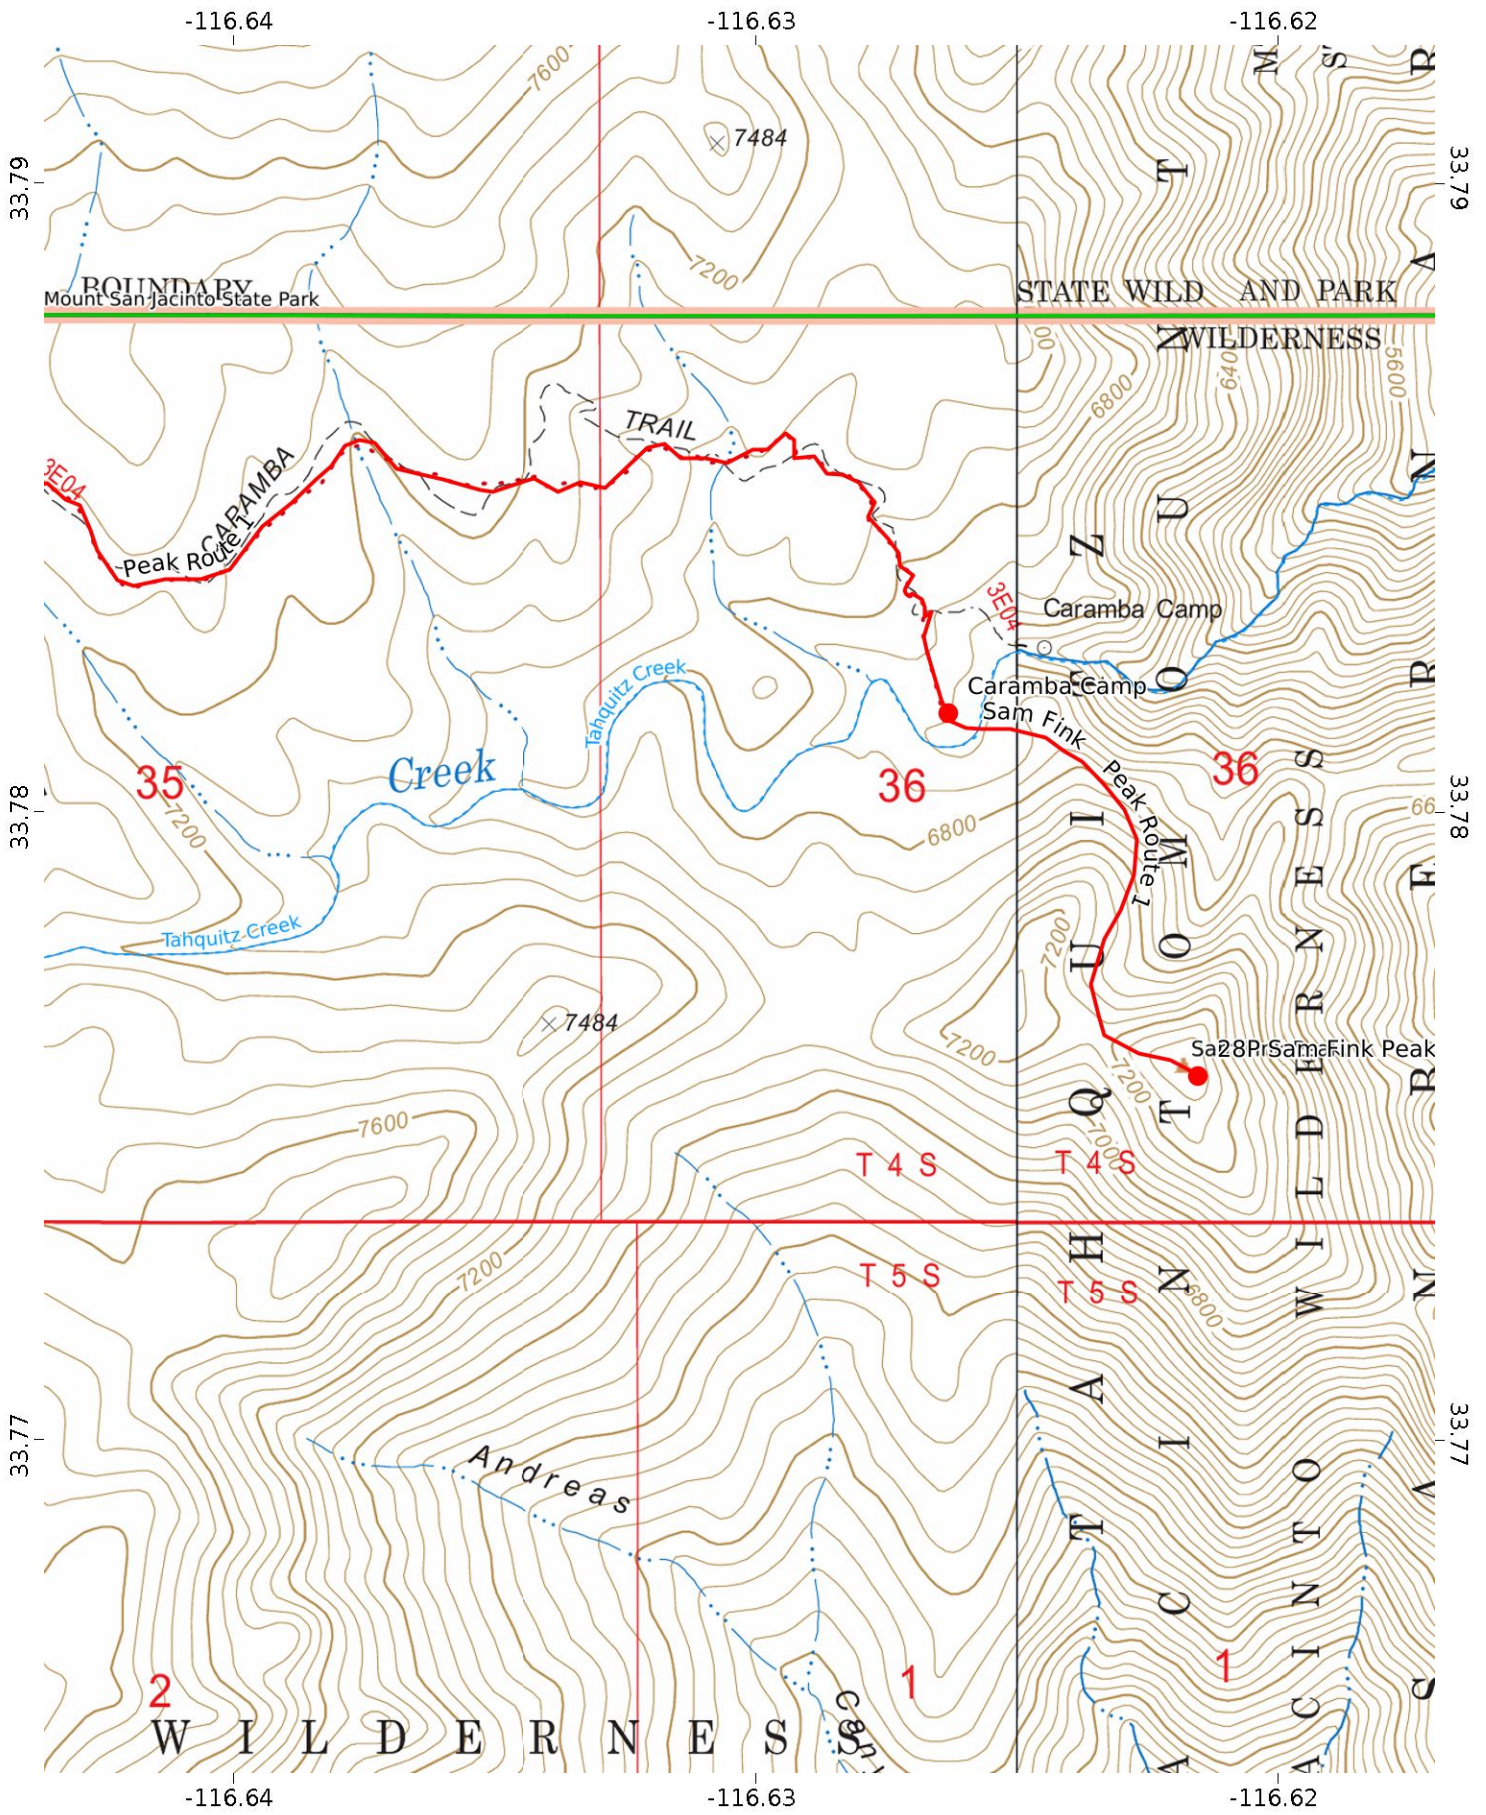

Sam Fink Peak 2/4

WGS84
UTM Zone 11S

Sam Fink Peak 3/4

WGS84

UTM Zone 11S

Scale 1:16950 1 inch = 1412 feet

MN 11.0°

Sam Fink Peak 4/4

WGS84

UTM Zone 11S

Scale 1:13394 1 inch = 1116 feet

MN
11.0°