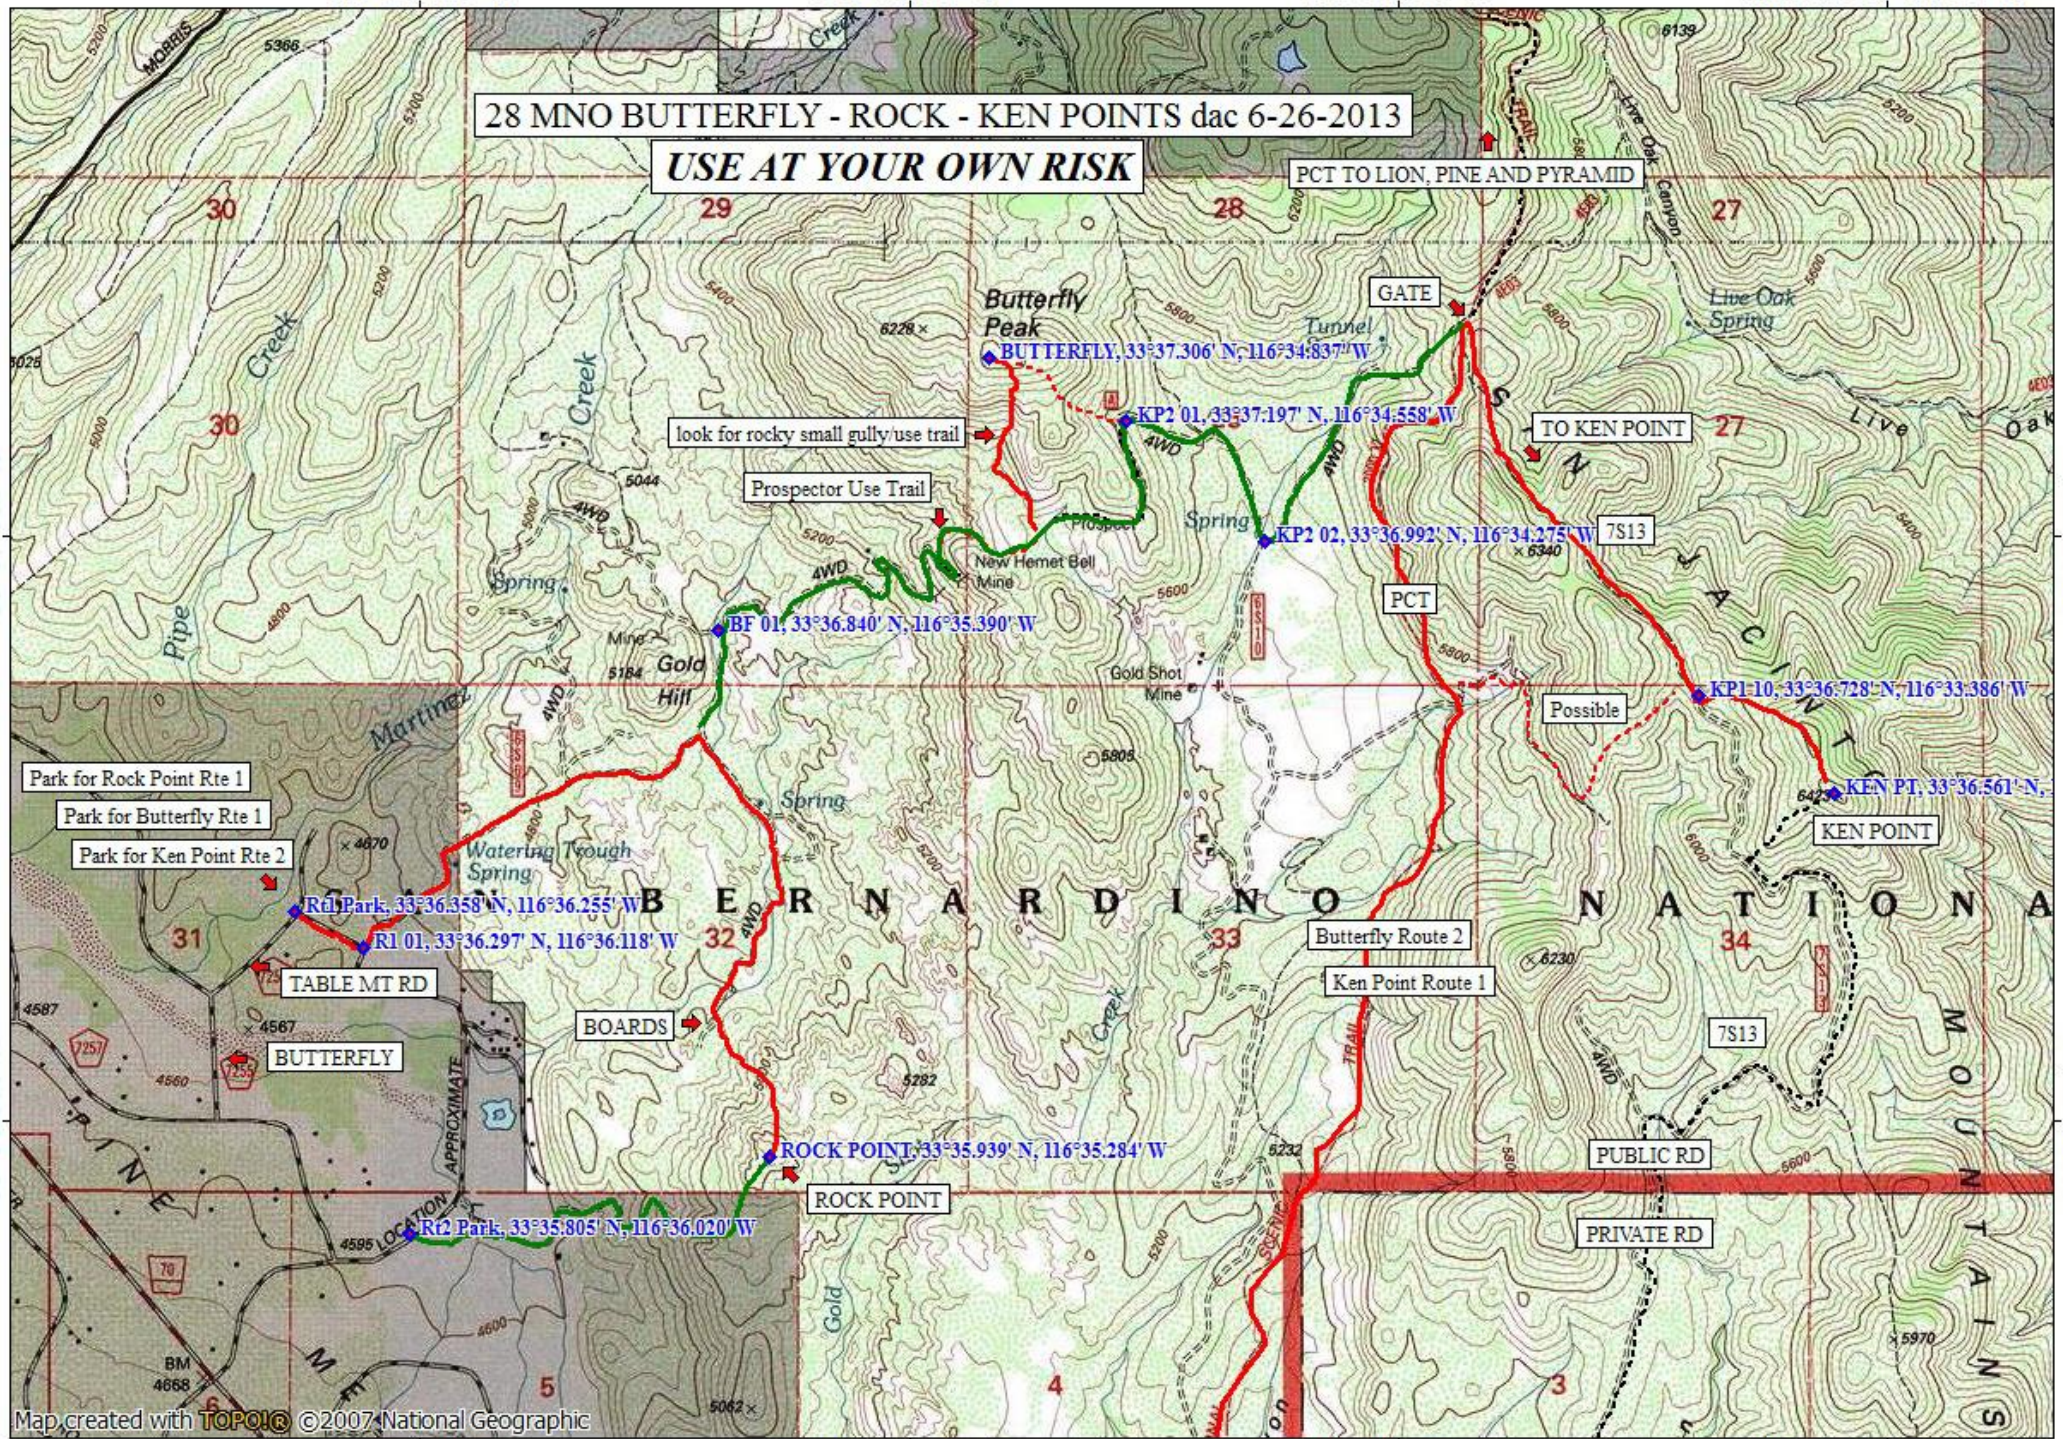

28 MNO BUTTERFLY - ROCK - KEN POINTS dac 6-26-2013

USE AT YOUR OWN RISK

PCT TO LION, PINE AND PYRAMID

Map created with TOPO! © 2007 National Geographic

TN MN 12° 12/14/14