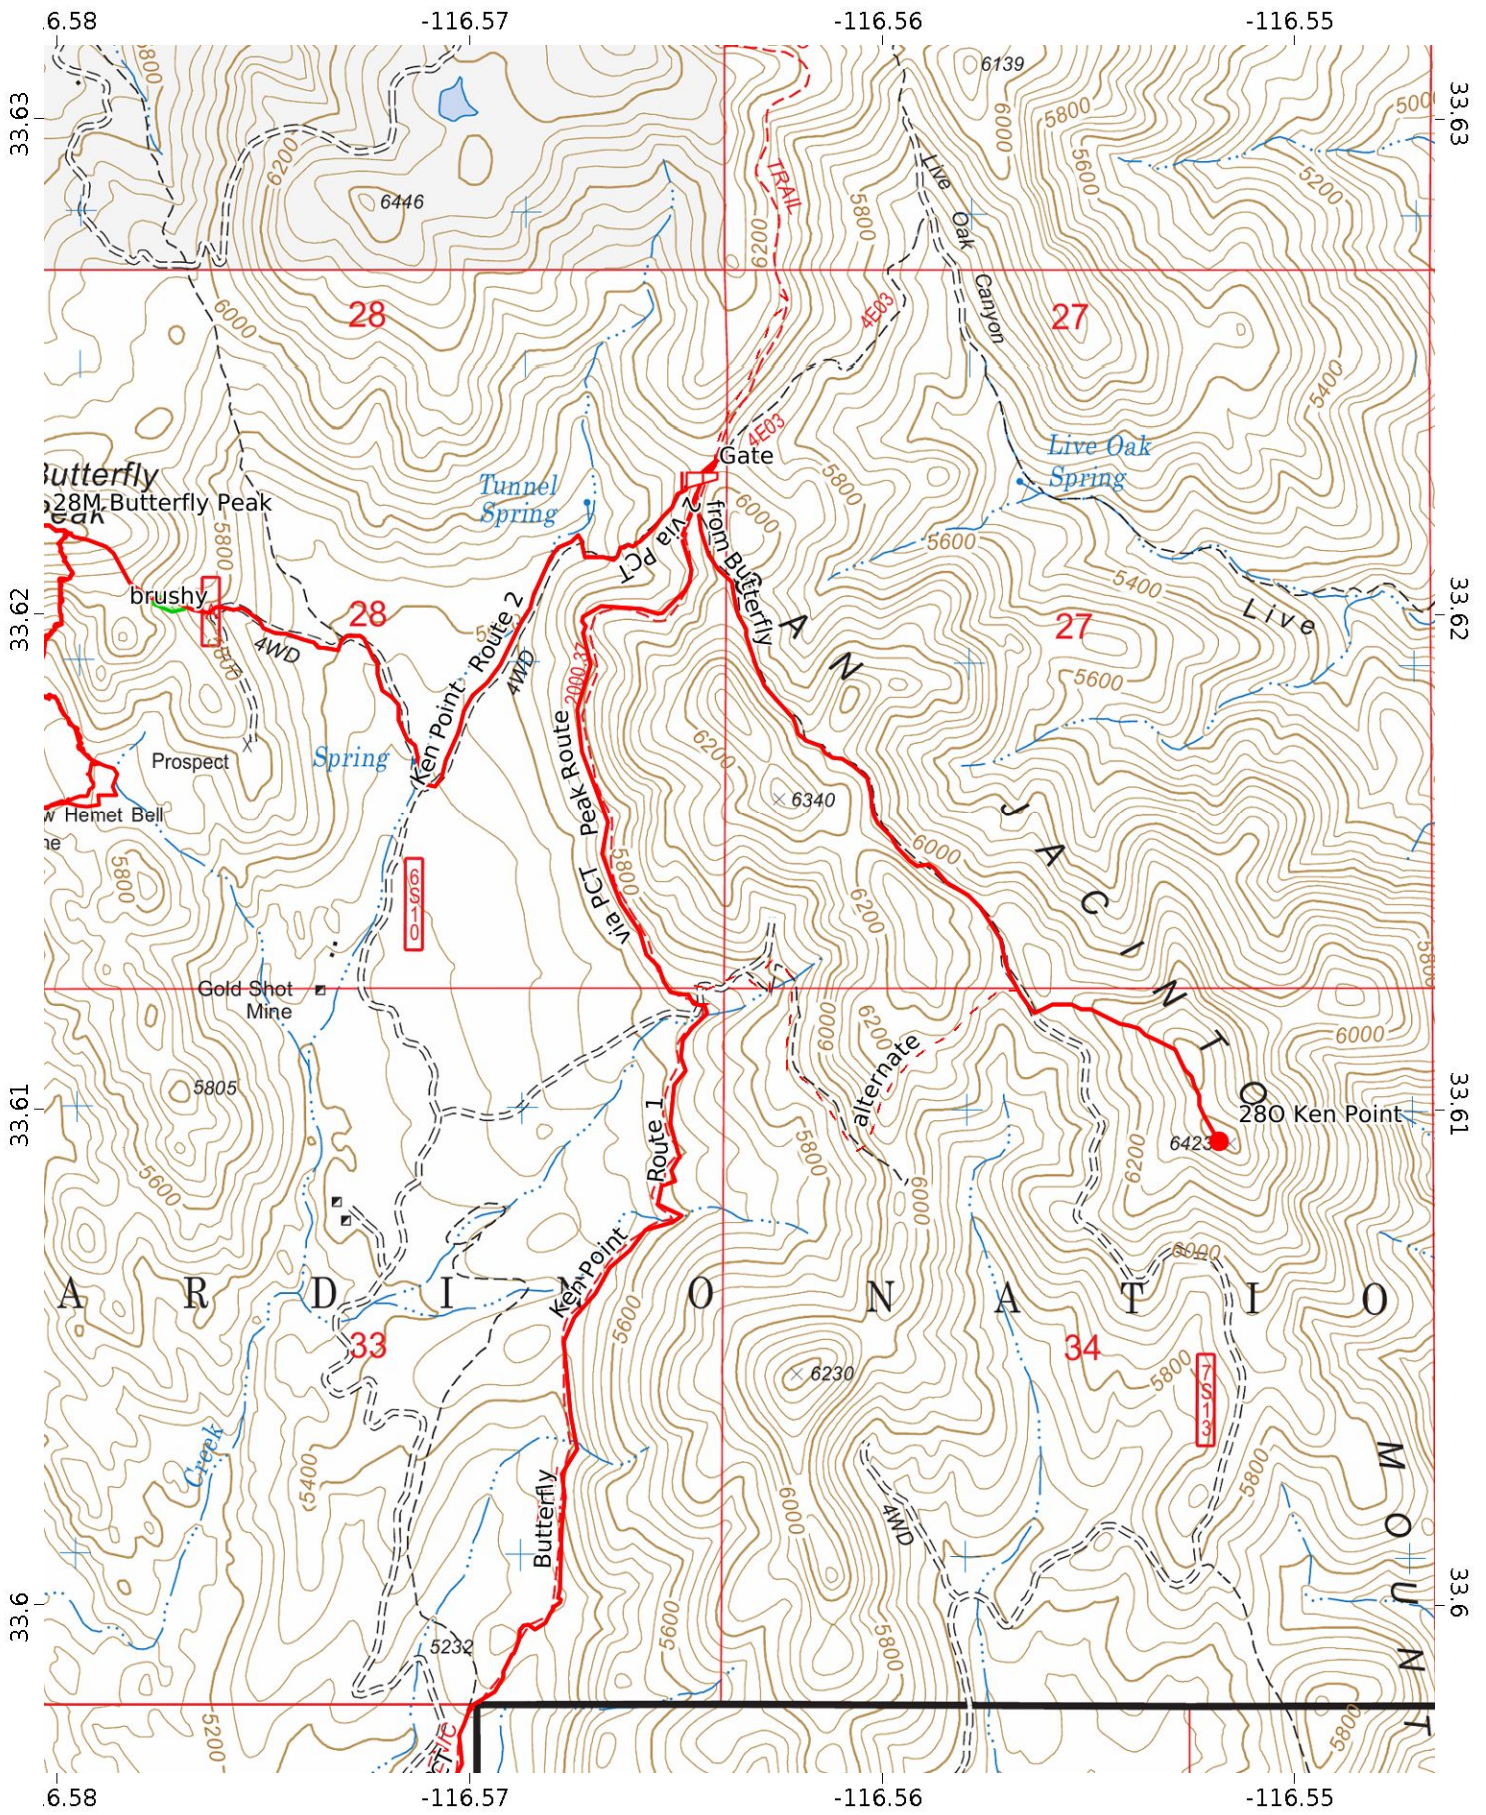

Butterfly, Rock and Ken Points 1/4 1 2 3 4 km

WGS84  
UTM Zone 11S

Butterfly, Rock and Ken Points 2/4      0.5      1.0      1.5      2.0 km  
 WGS84  
 UTM Zone 11S  
  
  
 Scale **1:17020**      1 inch = 1418 feet

MN  
 11.0° 

Butterfly, Rock and Ken Points 3/4 0.5 1.0 1.5 2.0 km

WGS84

UTM Zone 11S

Scale 1:16986 1 inch = 1415 feet

MN  
11.0°

Butterfly, Rock and Ken Points 4/4

WGS84

UTM Zone 11S

Scale 1:27260 1 inch = 2272 feet