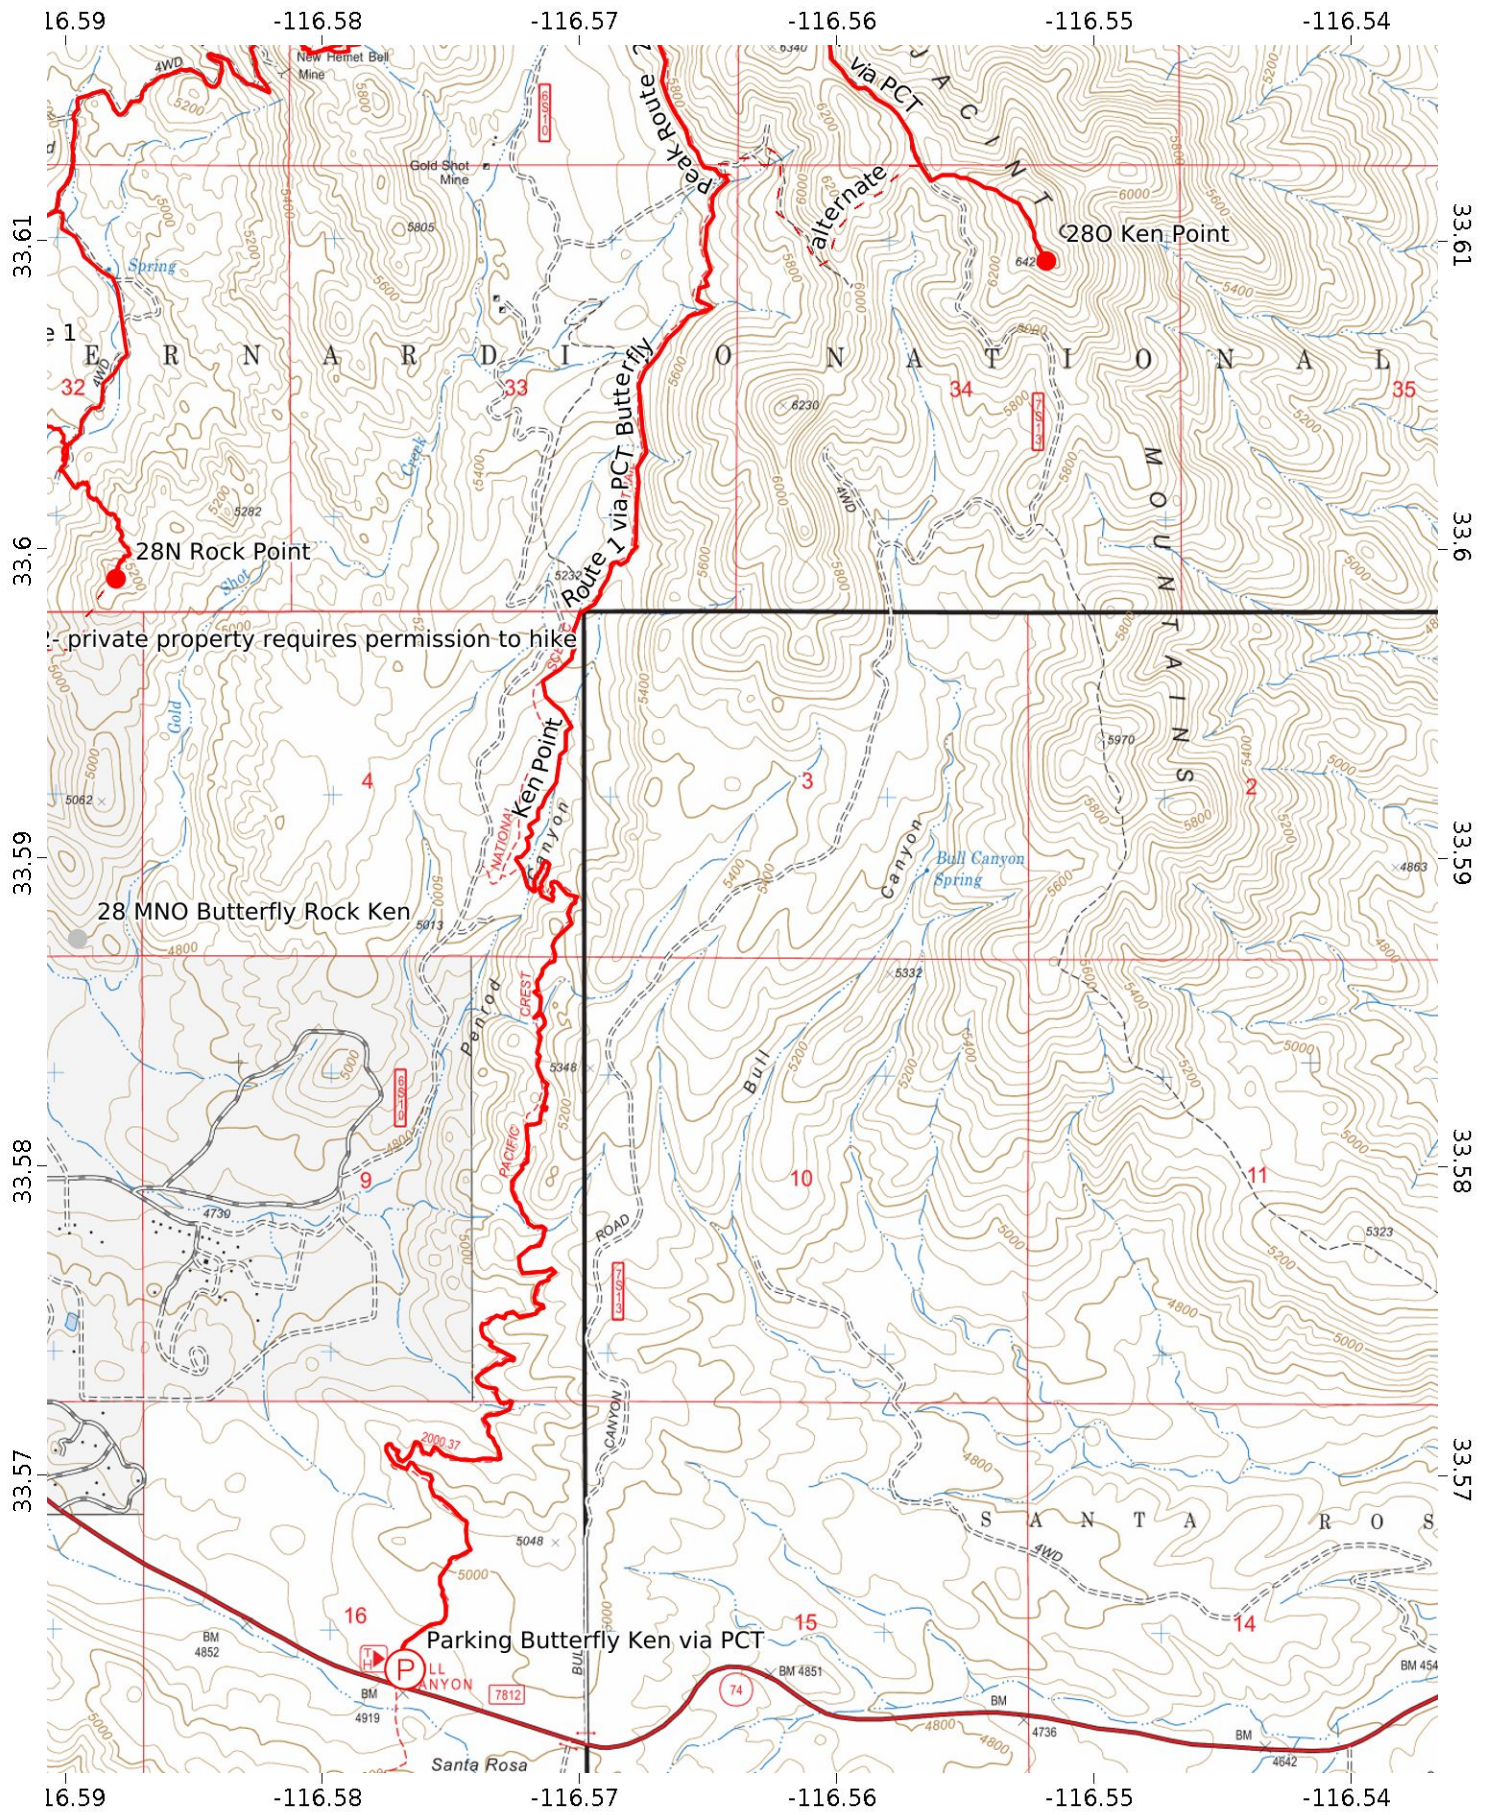

Butterfly, Rock and Ken Points 1/4 1 2 3 4 km

WGS84  
UTM Zone 11S

Butterfly, Rock and Ken Points 2/4      0.5      1.0      1.5      2.0 km  
 WGS84  
 UTM Zone 11S  
  
  
 Scale **1:17020**      1 inch = 1418 feet

MN  
 11.0° 

Butterfly, Rock and Ken Points 3/4 0.5 1.0 1.5 2.0 km

WGS84

UTM Zone 11S

Scale 1:16986 1 inch = 1415 feet

MN  
11.0°

Butterfly, Rock and Ken Points 4/4

WGS84

UTM Zone 11S

Scale 1:27260 1 inch = 2272 feet