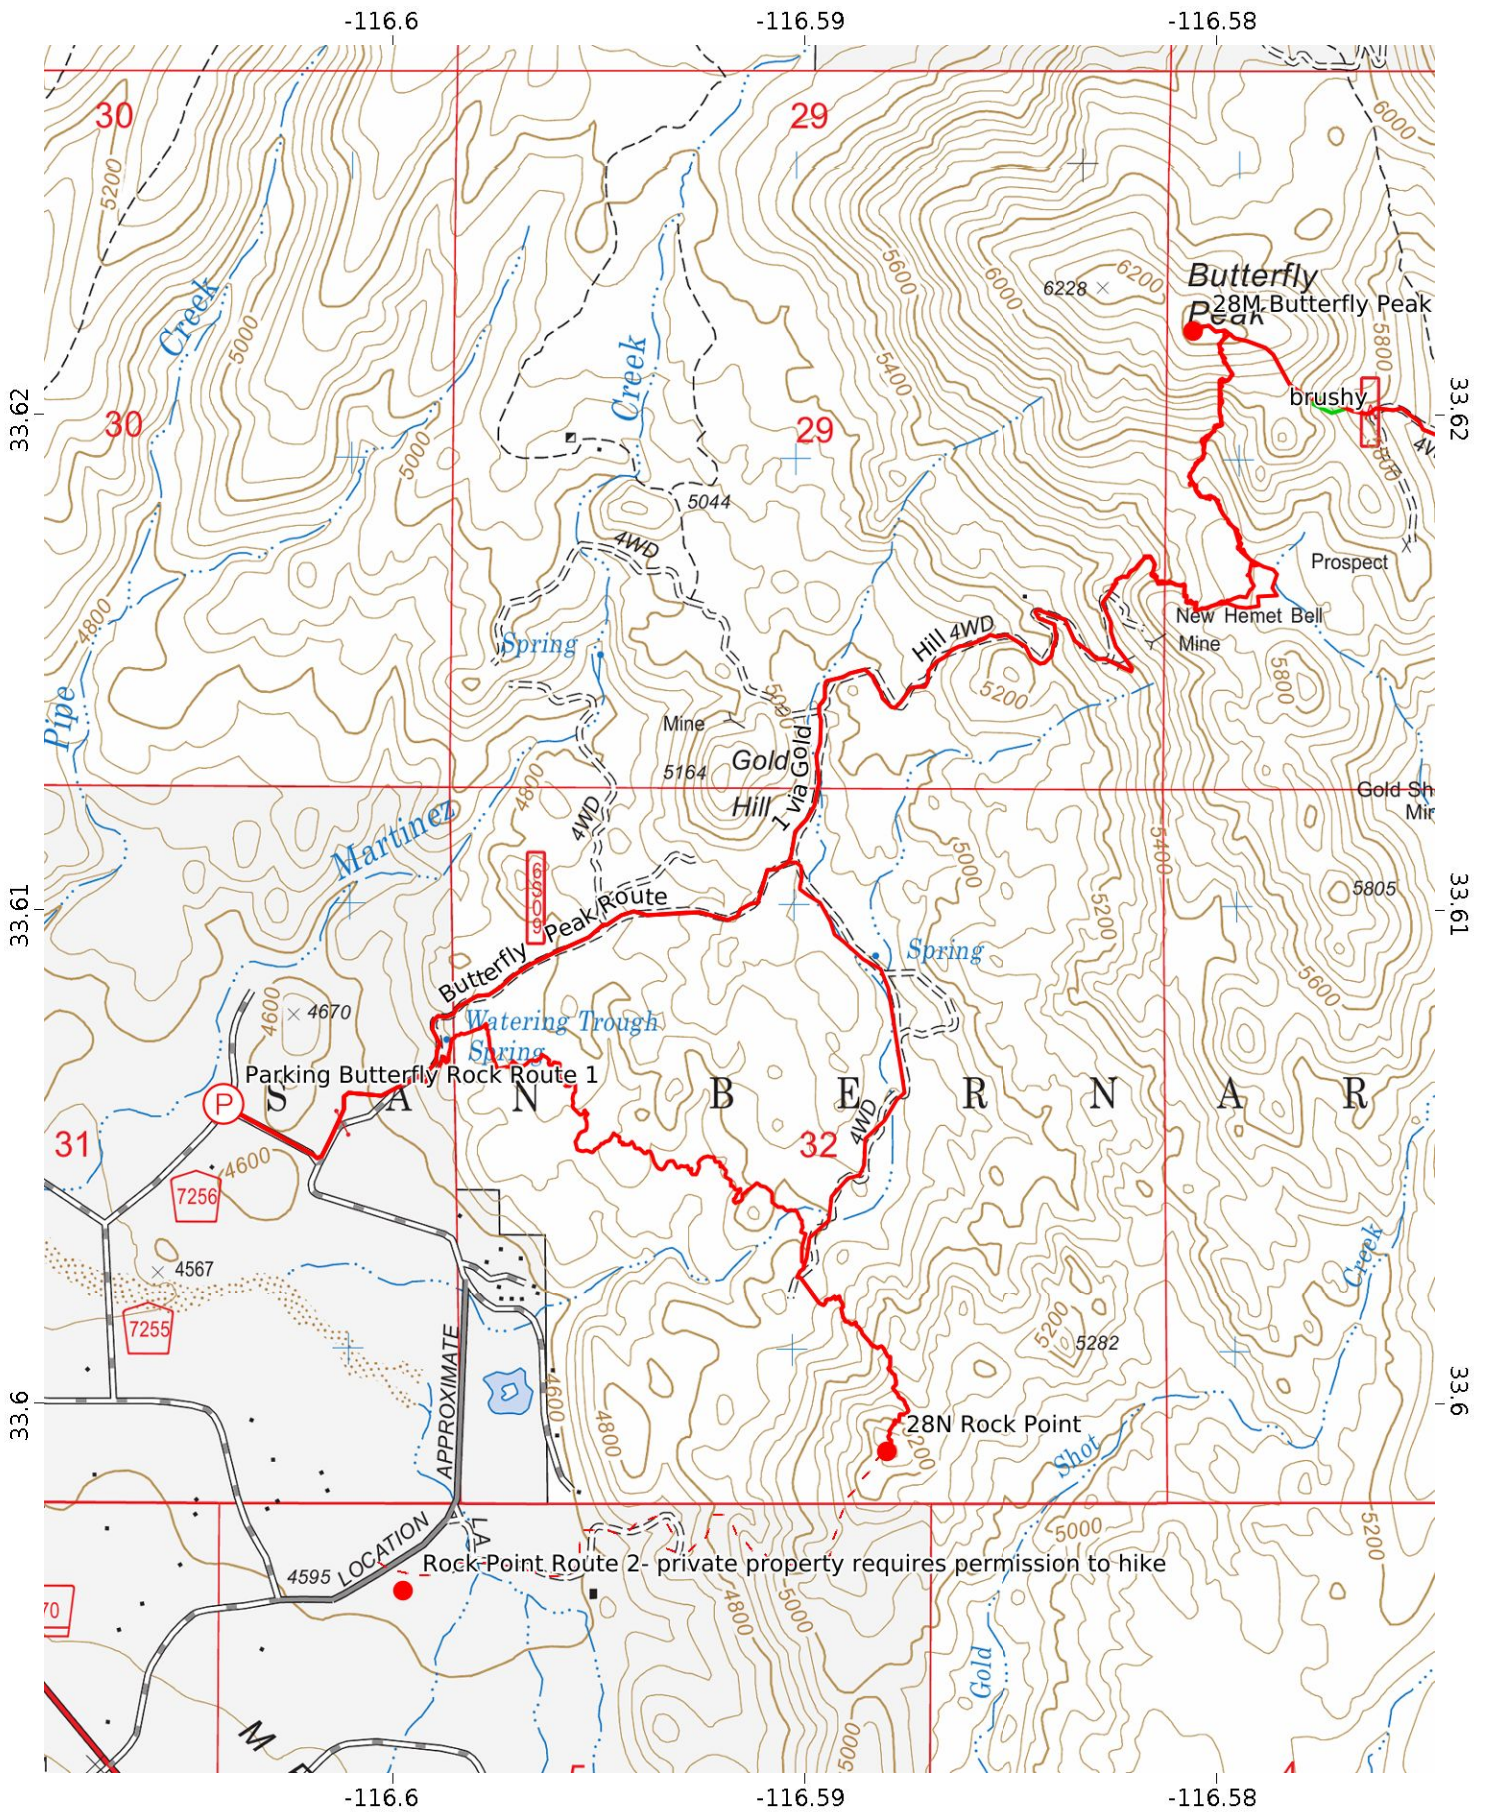

Butterfly, Rock and Ken Points 1/4 1 2 3 4 km

WGS84  
UTM Zone 11S

Butterfly, Rock and Ken Points 2/4      0.5      1.0      1.5      2.0 km  
 WGS84  
 UTM Zone 11S  
  
  
 Scale **1:17020**      1 inch = 1418 feet

MN  
 11.0° 

Butterfly, Rock and Ken Points 3/4 0.5 1.0 1.5 2.0 km

WGS84

UTM Zone 11S

Scale 1:16986 1 inch = 1415 feet

MN  
11.0°

Butterfly, Rock and Ken Points 4/4

WGS84

UTM Zone 11S

Scale 1:27260 1 inch = 2272 feet