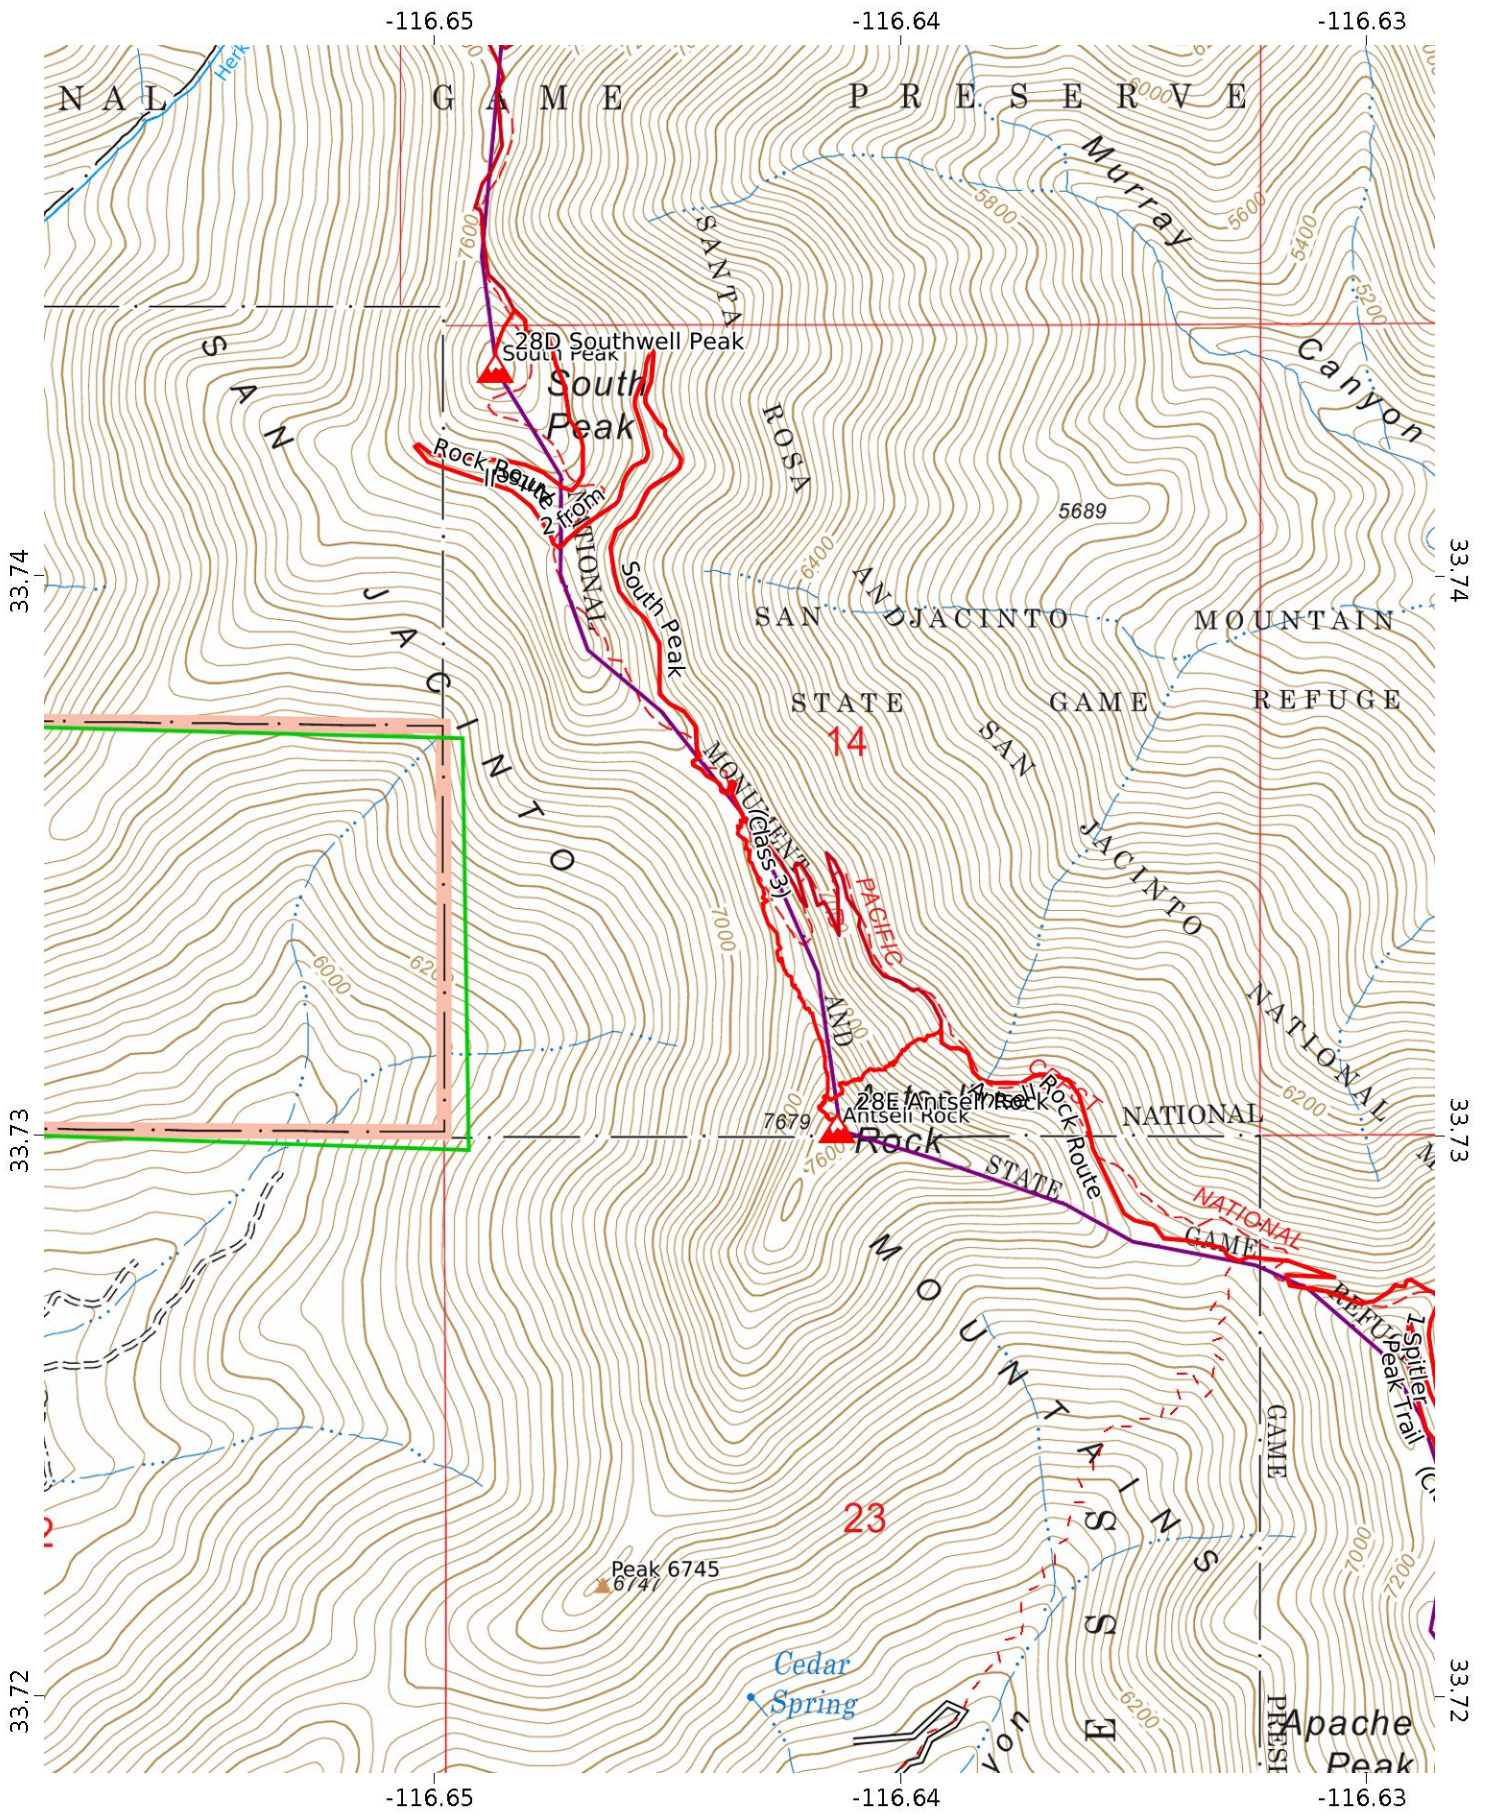

Antsell Rock 1/3
 WGS84
 UTM Zone 11S
 CALTOPO

MN 11.0°

Antsell Rock 2/3
 WGS84
 UTM Zone 11S

Antsell Rock 3/3
 WGS84
 UTM Zone 11S
 CALTOPO