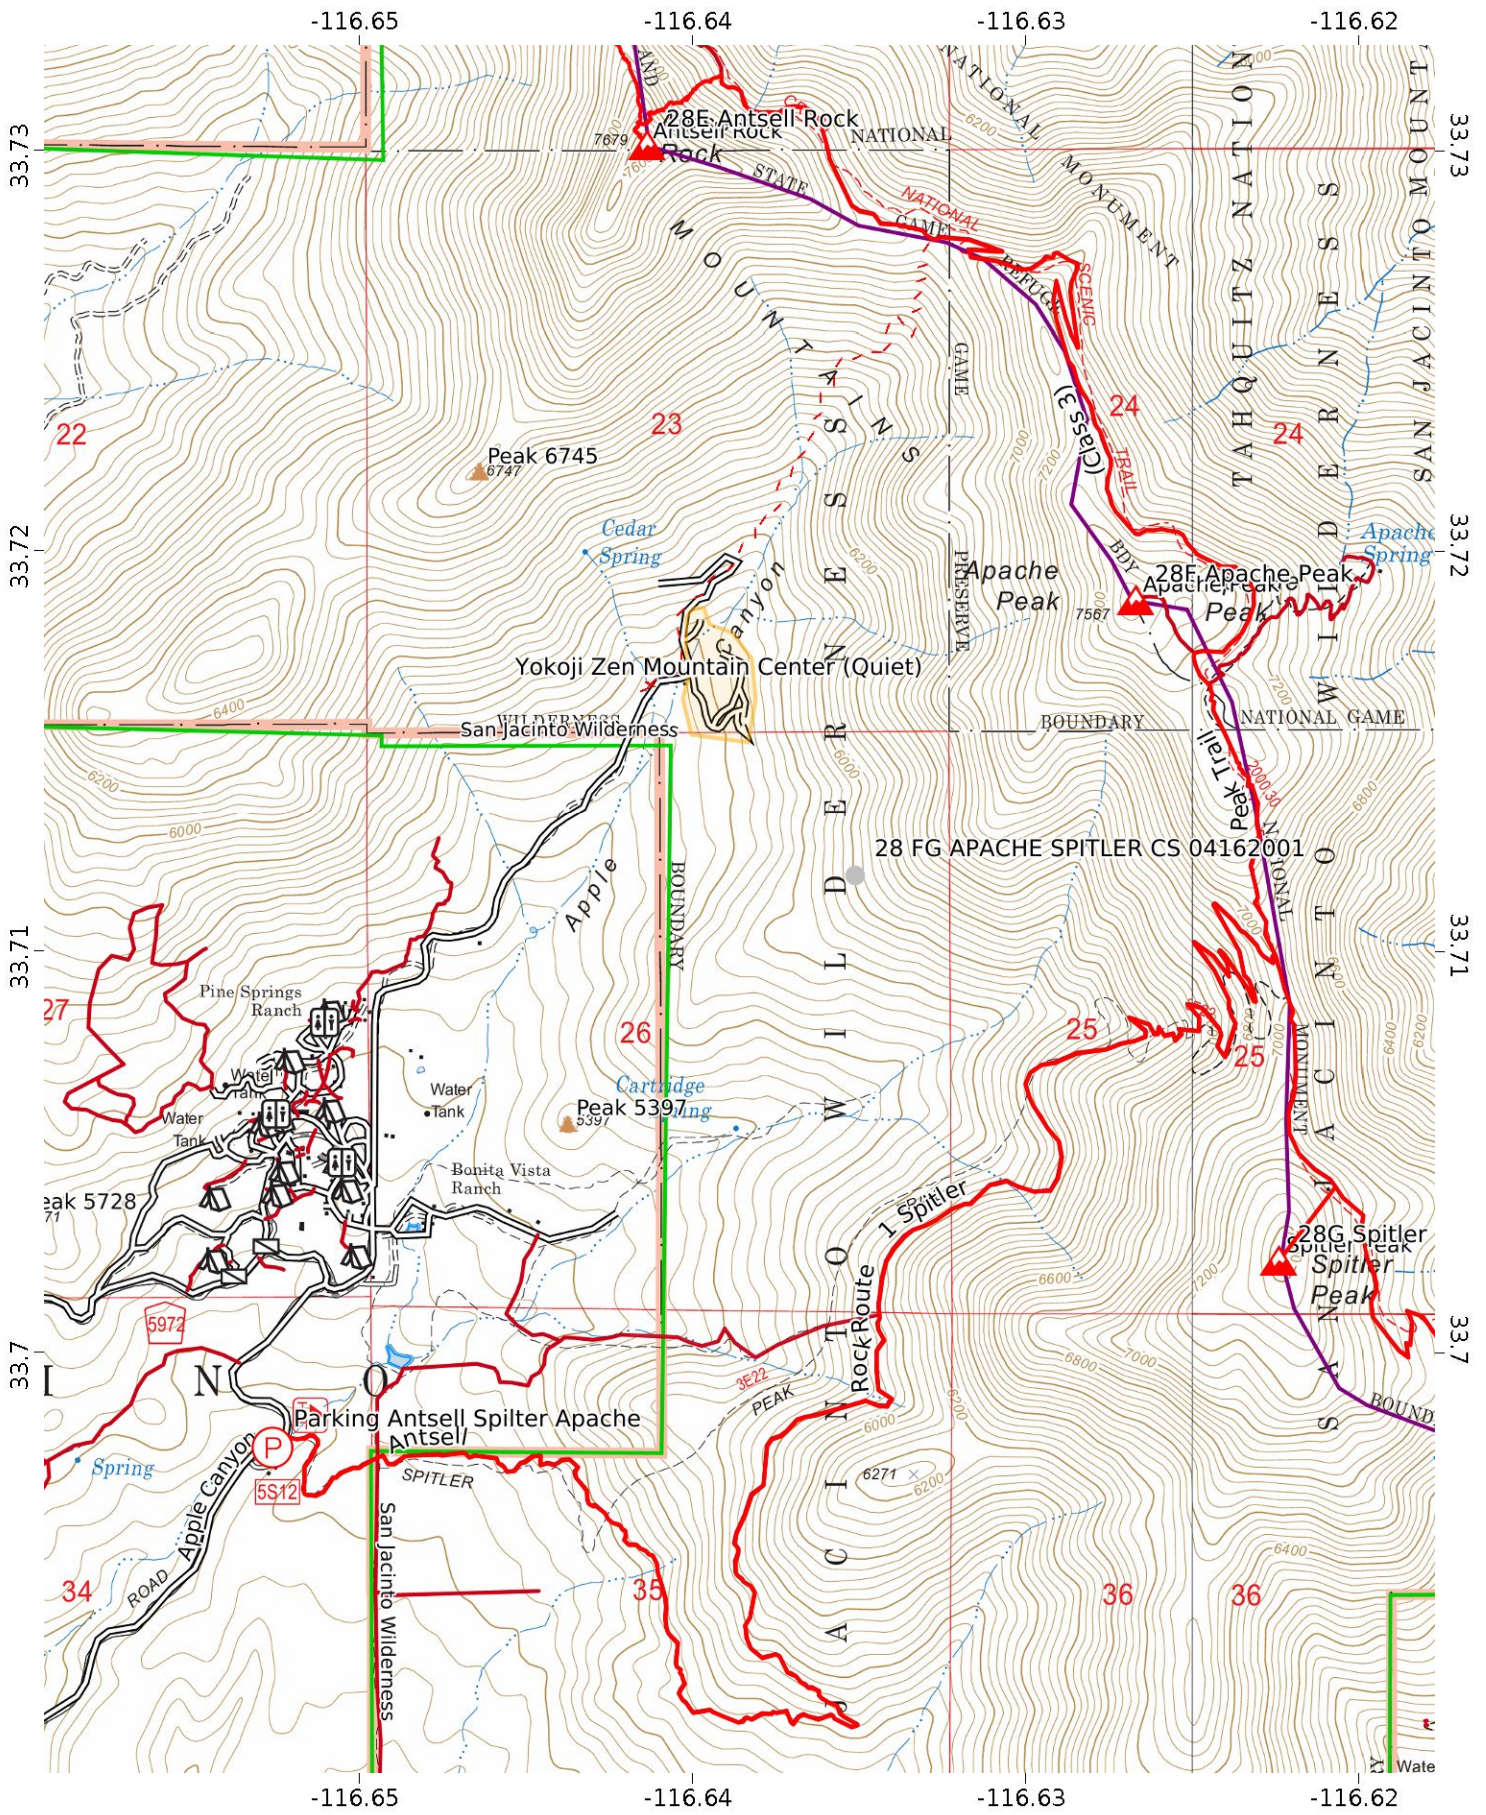

Antsell Rock 1/3
 WGS84
 UTM Zone 11S
 CALTOPO

MN 11.0°

Antsell Rock 2/3
 WGS84
 UTM Zone 11S

Antsell Rock 3/3
 WGS84
 UTM Zone 11S
 CALTOPO