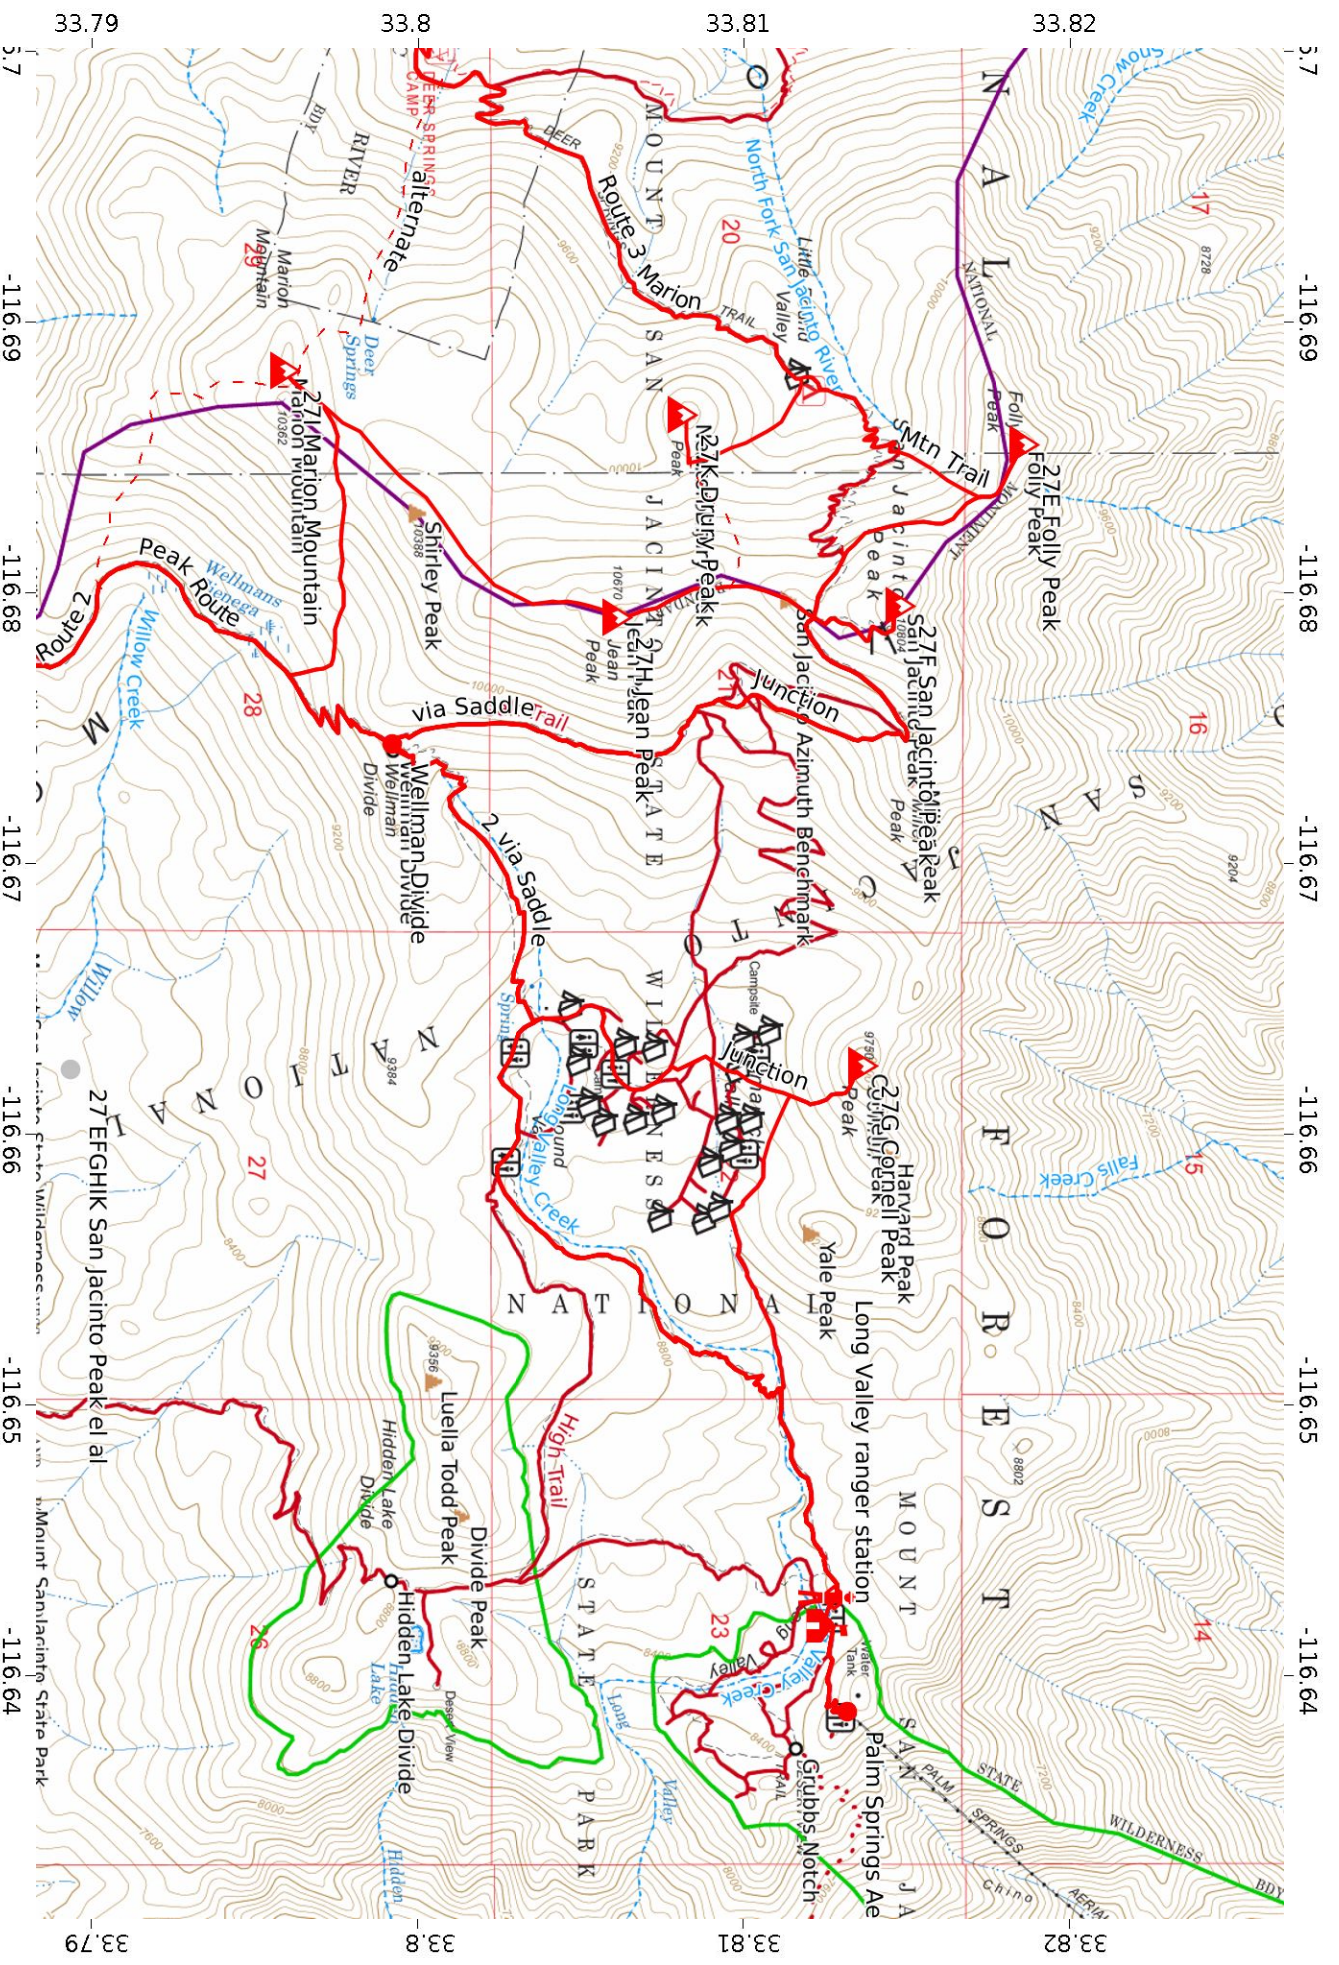

San Jacinto area 1/5
 WGS84
 UTM Zone 11S
CALTOPO

San Jacinto area 215
 WGS84
 UTM Zone 11S
 CALTOPO

San Jacinto area 4/5

WGS84

UTM Zone 11S

Scale 1:21538 1 inch = 1795 feet

San Jacinto area 5/5

WGS84

UTM Zone 11S

Scale 1:21812 1 inch = 1818 feet