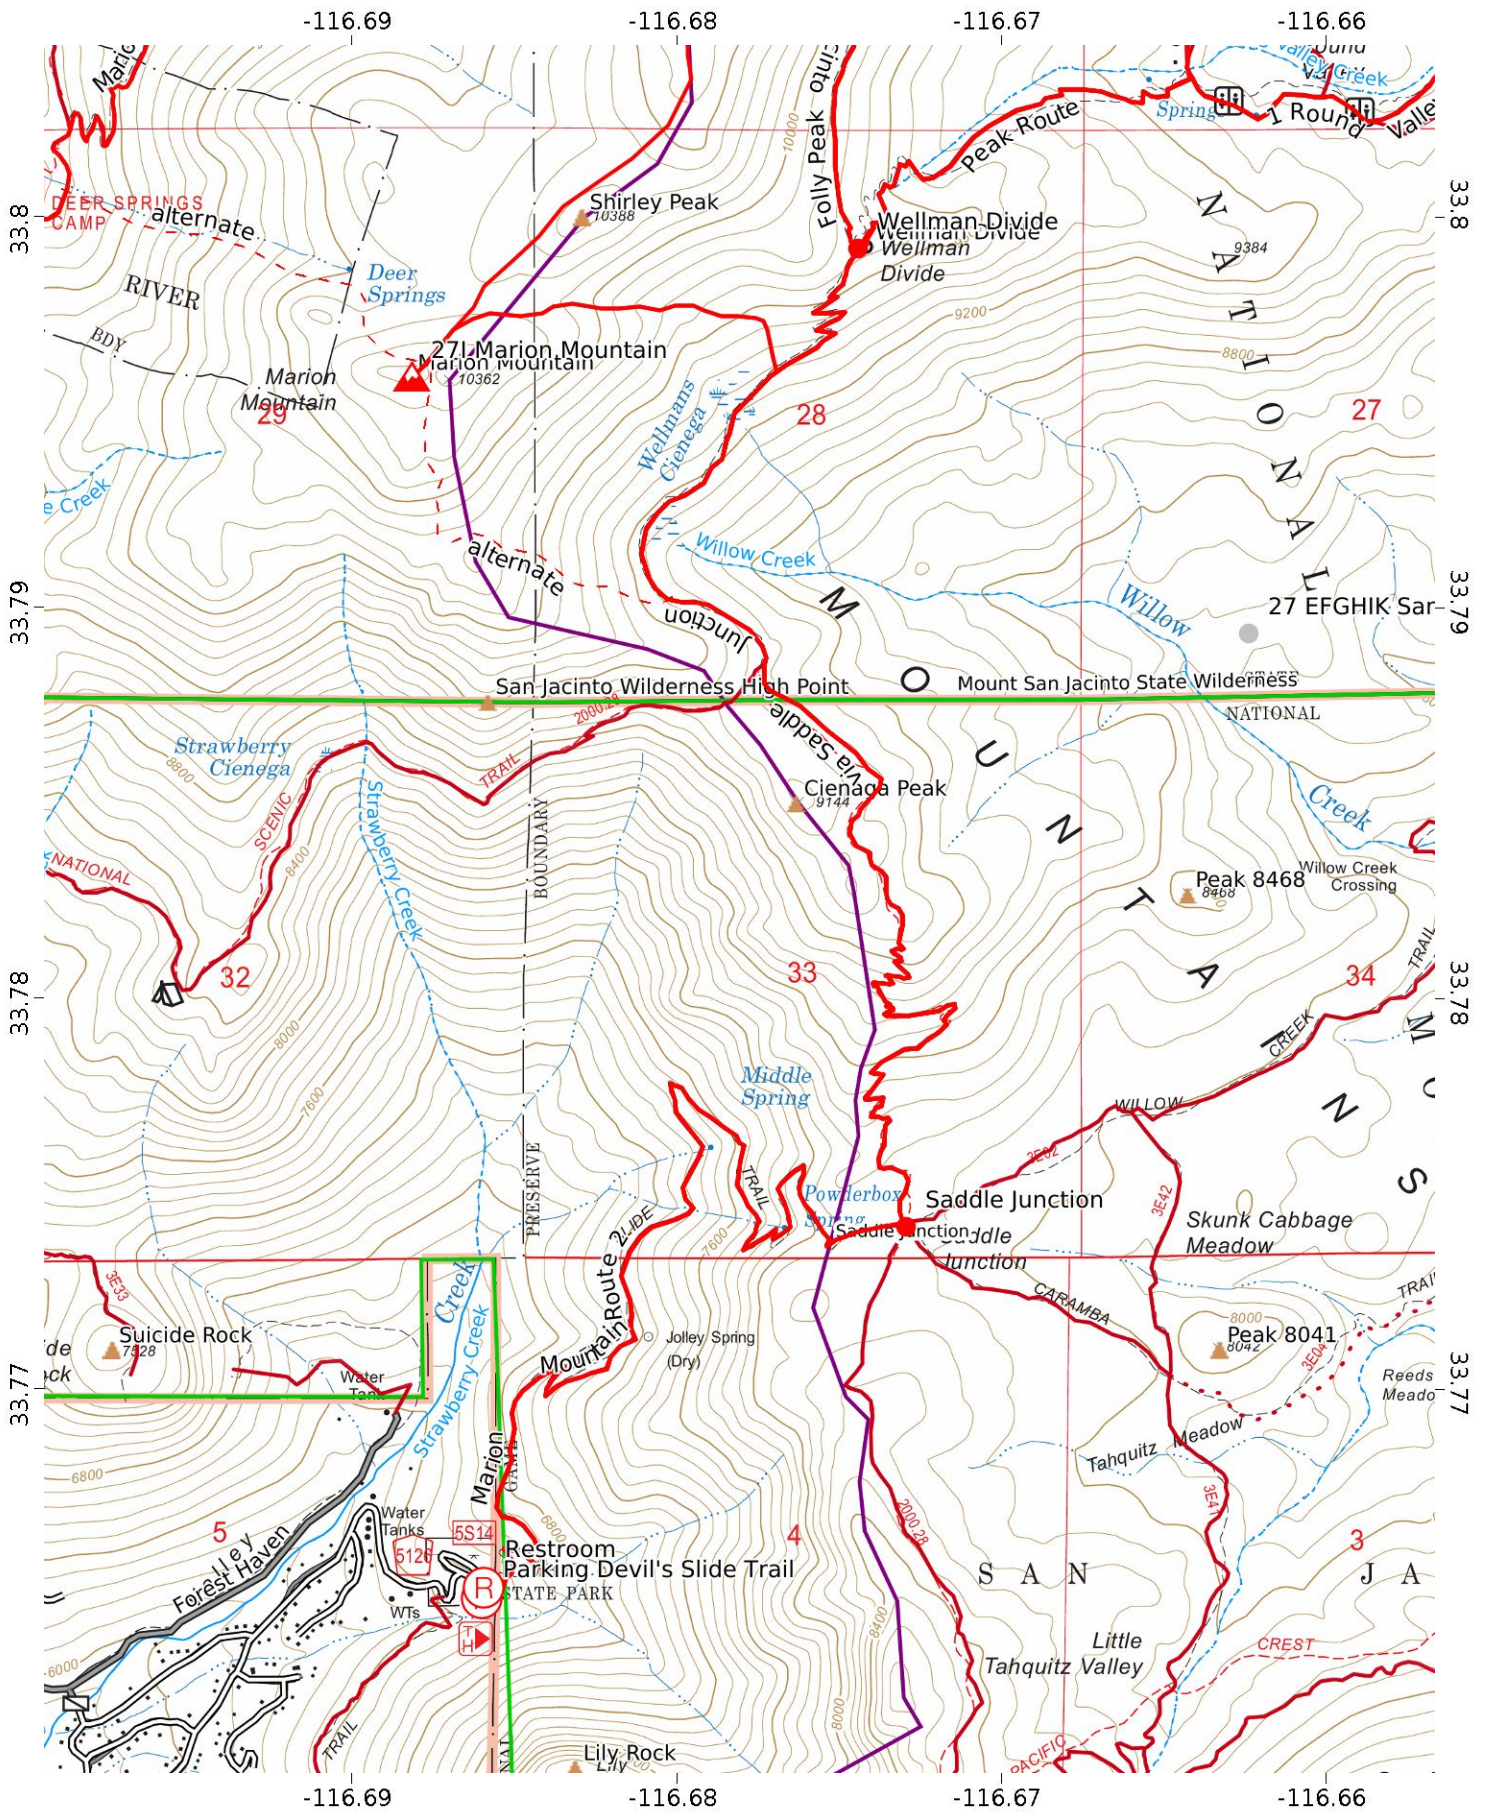

San Jacinto area 1/5
 WGS84
 UTM Zone 11S
CALTOPO

San Jacinto area 215
 WGS84
 UTM Zone 11S
 CALTOPO

San Jacinto area 4/5

WGS84

UTM Zone 11S

Scale 1:21538 1 inch = 1795 feet

San Jacinto area 5/5

WGS84

UTM Zone 11S

Scale 1:21812 1 inch = 1818 feet