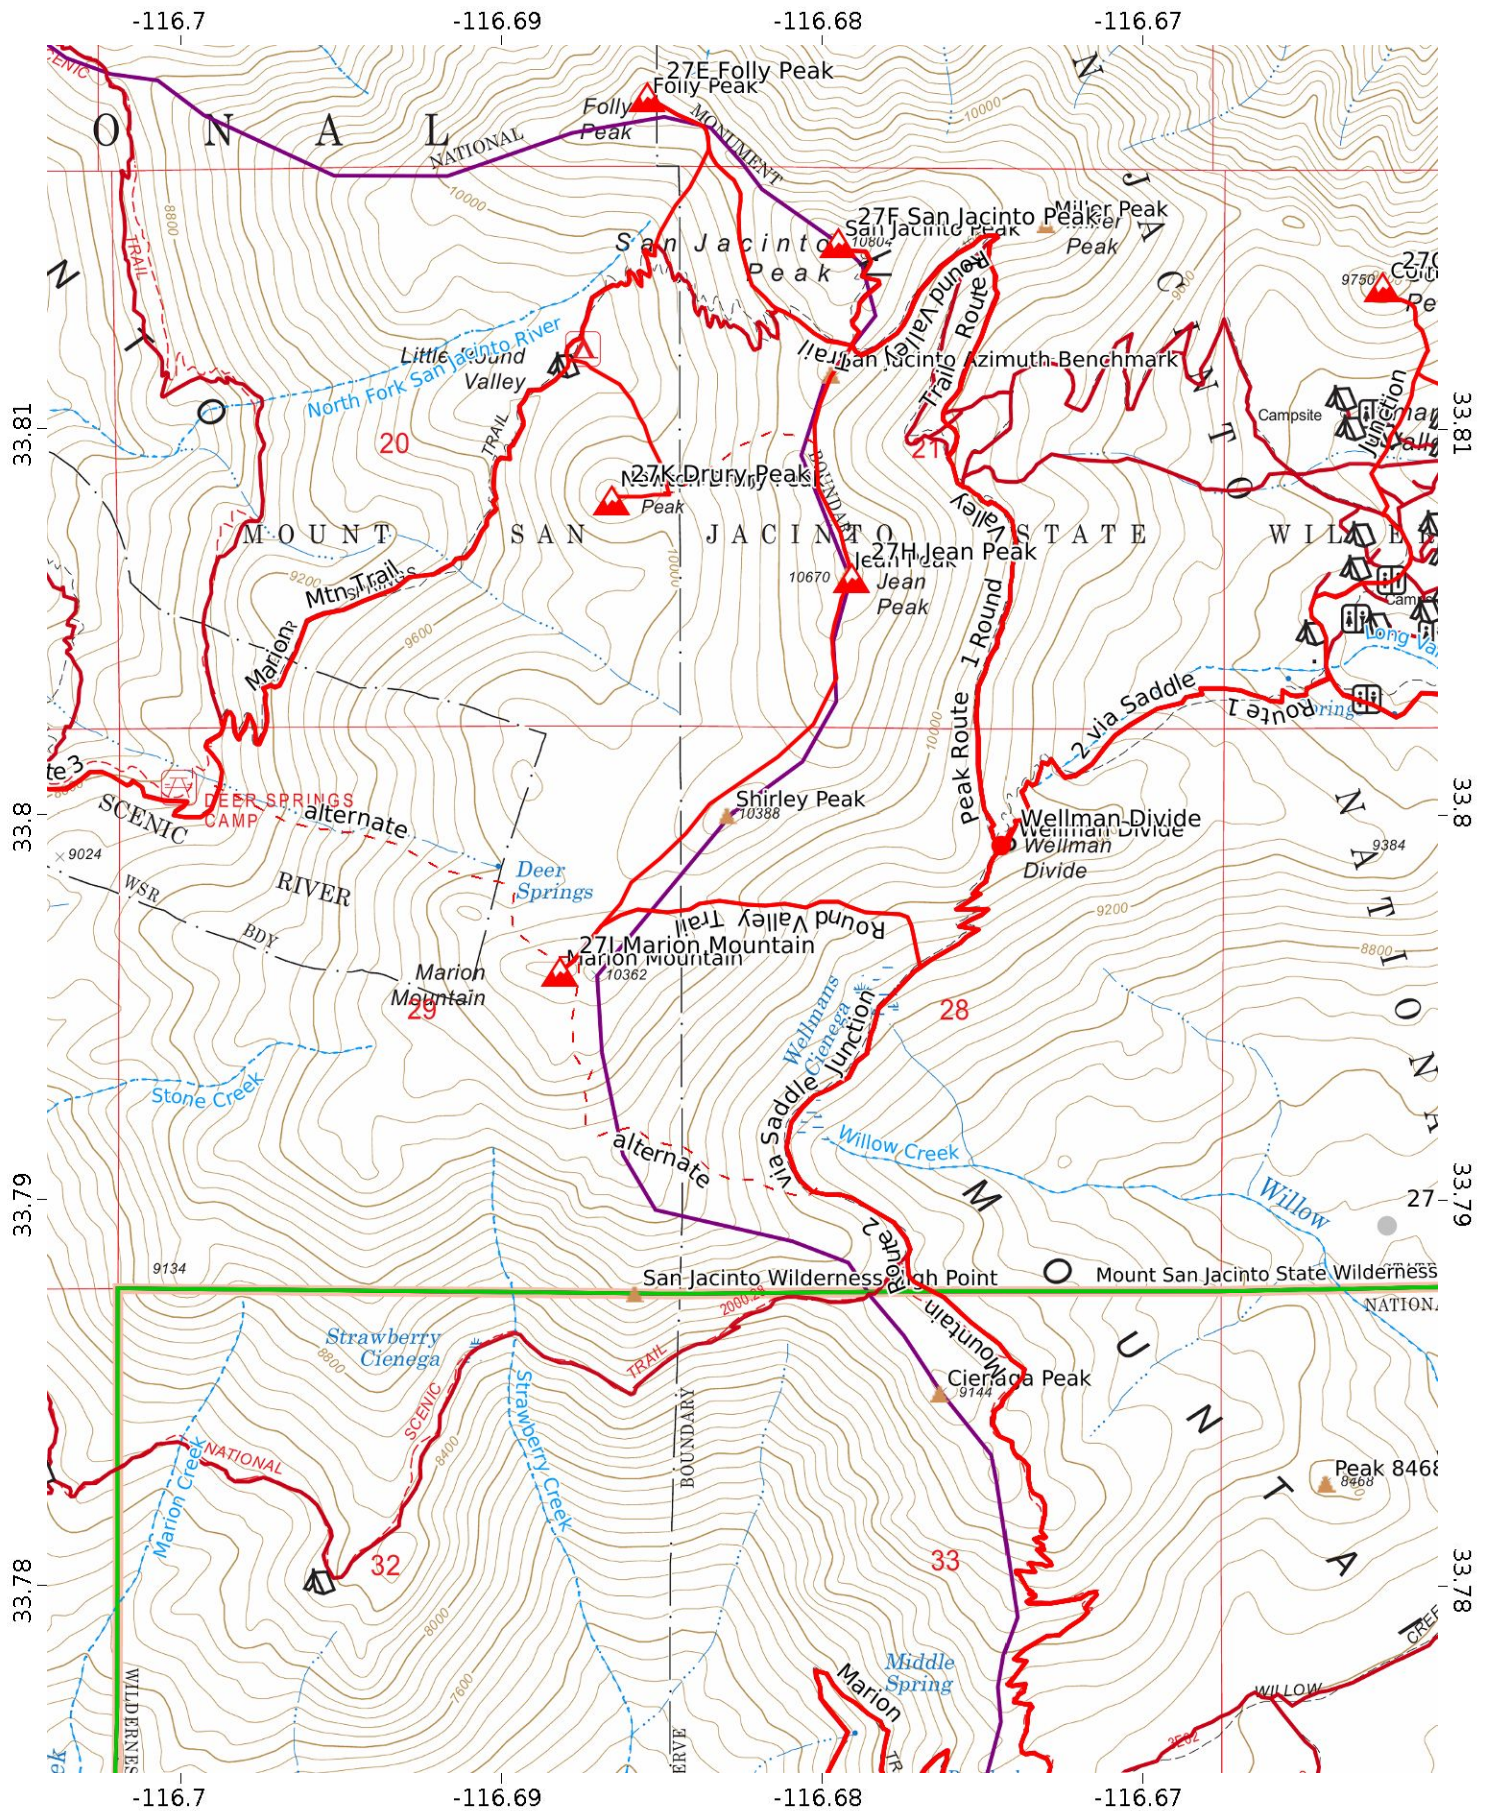

San Jacinto area 1/5
 WGS84
 UTM Zone 11S
CALTOPO

San Jacinto area 215
 WGS84
 UTM Zone 11S
 CALTOPO

San Jacinto area 4/5

WGS84

UTM Zone 11S

Scale 1:21538 1 inch = 1795 feet

San Jacinto area 5/5

WGS84

UTM Zone 11S

Scale 1:21812 1 inch = 1818 feet