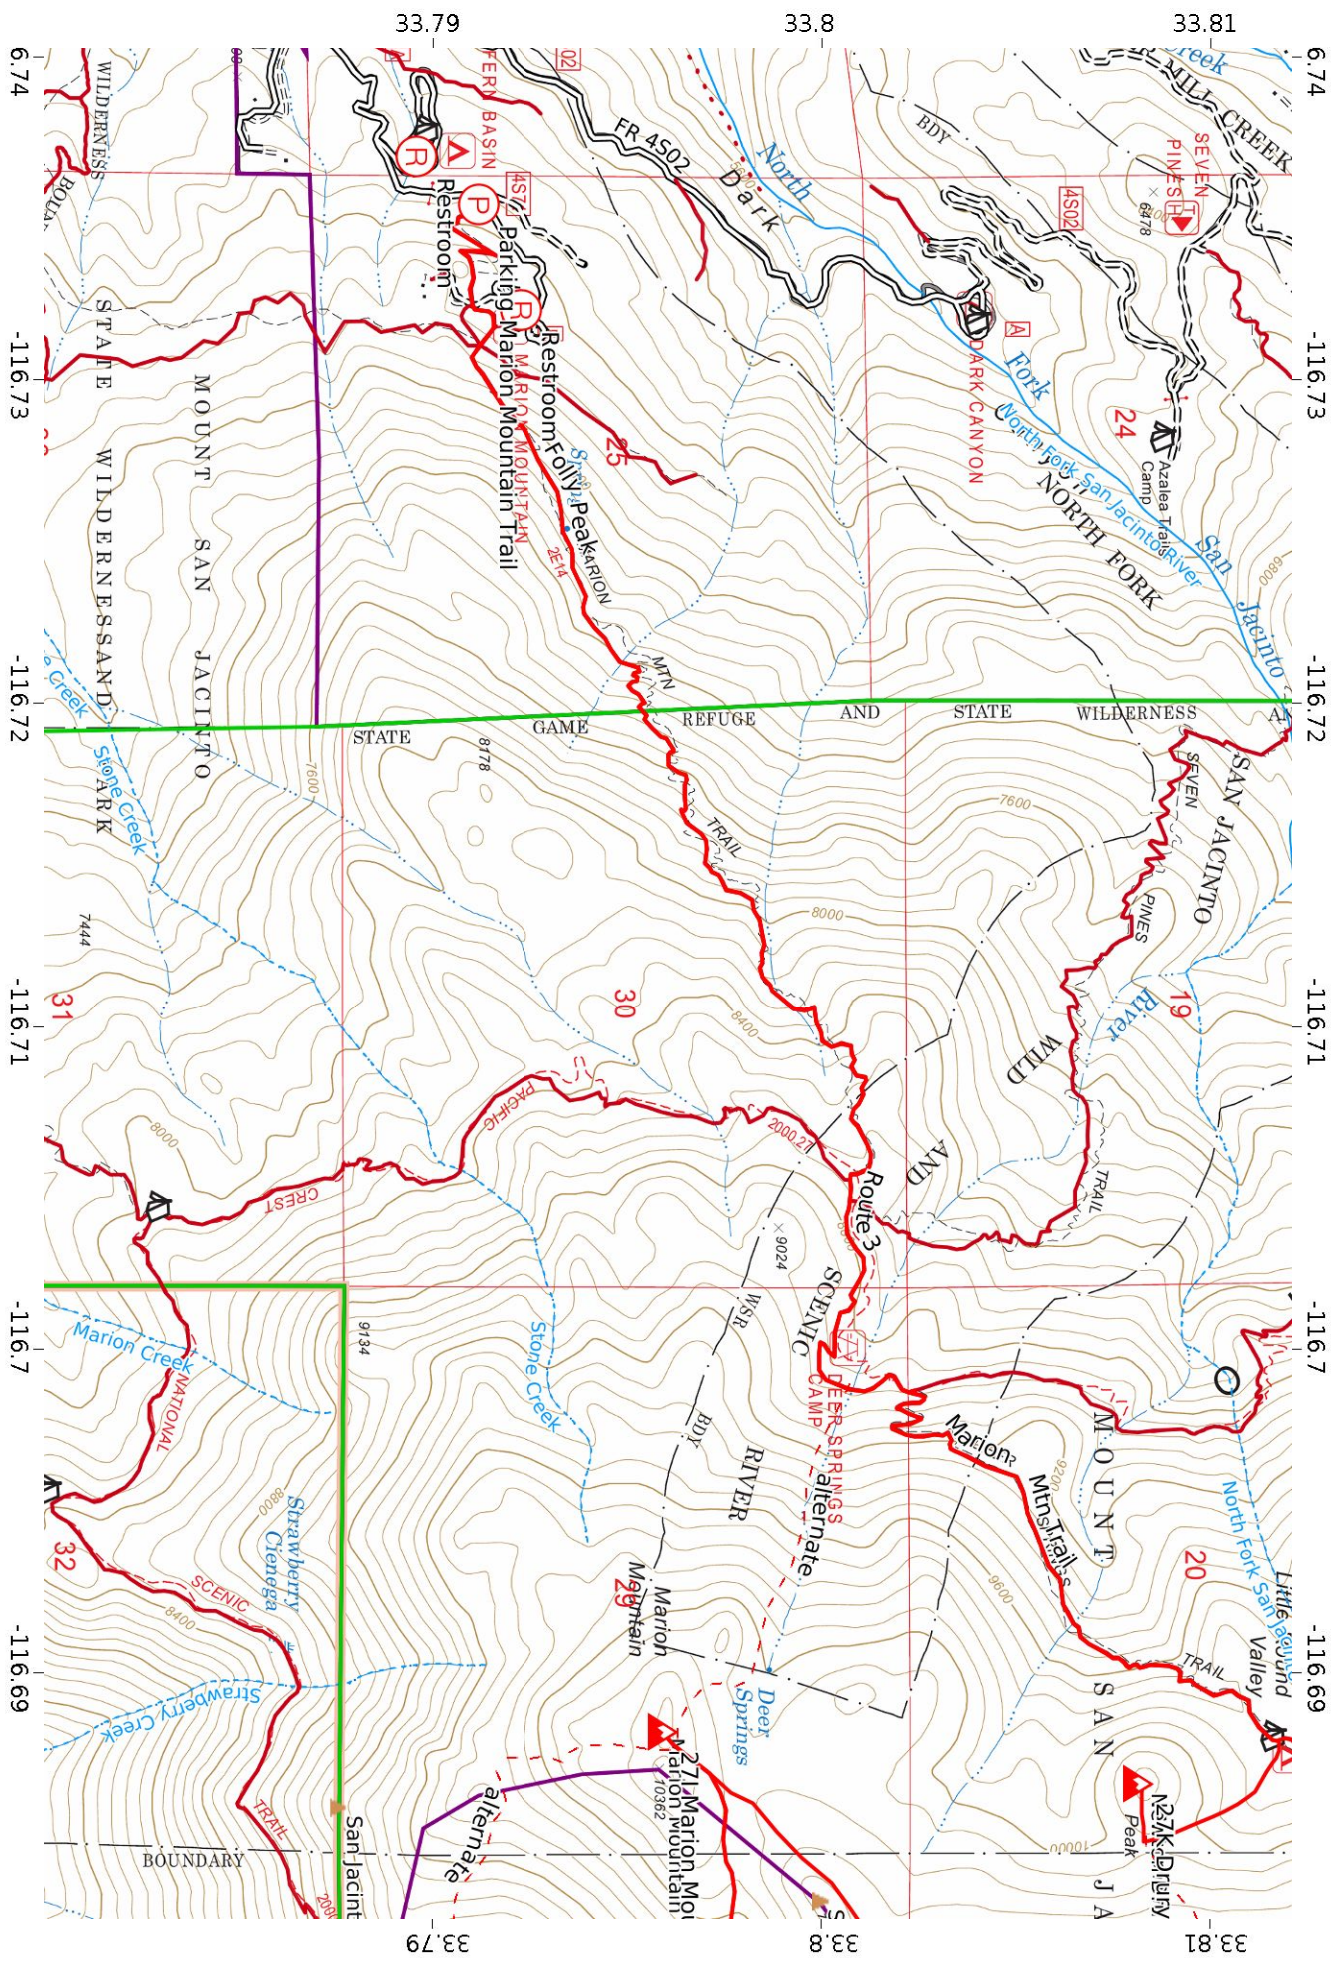

San Jacinto area 1/5
 WGS84
 UTM Zone 11S
CALTOPO

San Jacinto area 215
 WGS84
 UTM Zone 11S
 CALTOPO

San Jacinto area 4/5

WGS84

UTM Zone 11S

Scale 1:21538 1 inch = 1795 feet

San Jacinto area 5/5

WGS84

UTM Zone 11S

Scale 1:21812 1 inch = 1818 feet