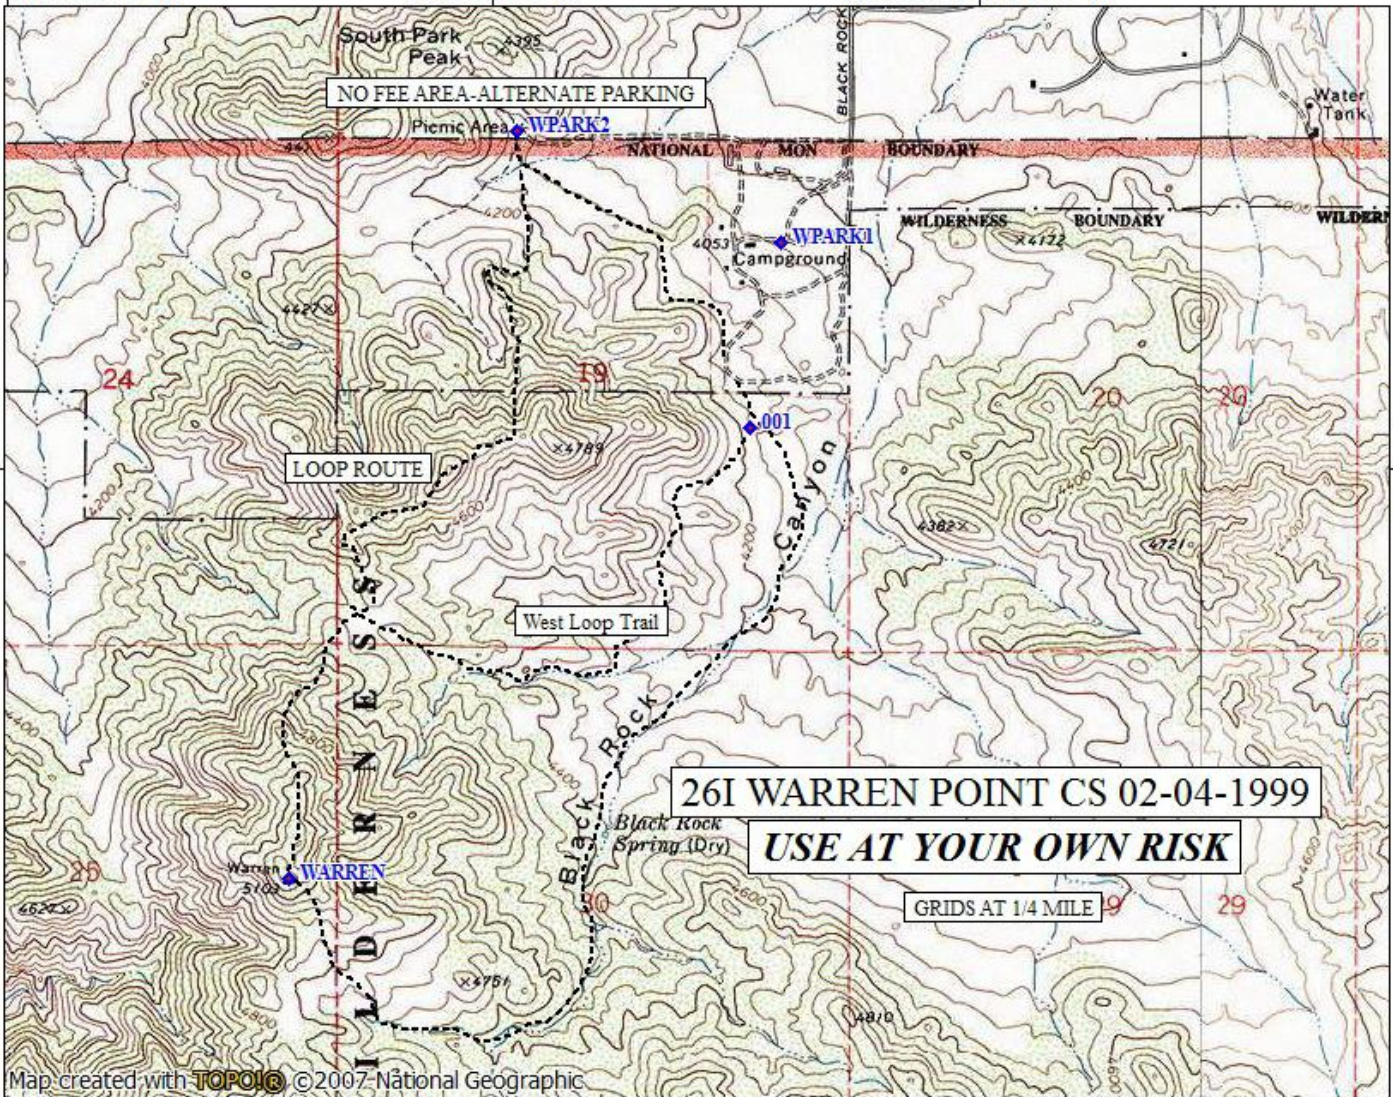

TOPO! map printed on 04/27/17 from "26I_WARREN_POINT_cs02-04-1999.tpo"

116°25'00" W

116°24'00" W

WGS84 116°23'00" W

34°04'00" N

34°04'00" N

Map created with TOPO! © 2007 National Geographic

116°25'00" W

116°24'00" W

WGS84 116°23'00" W