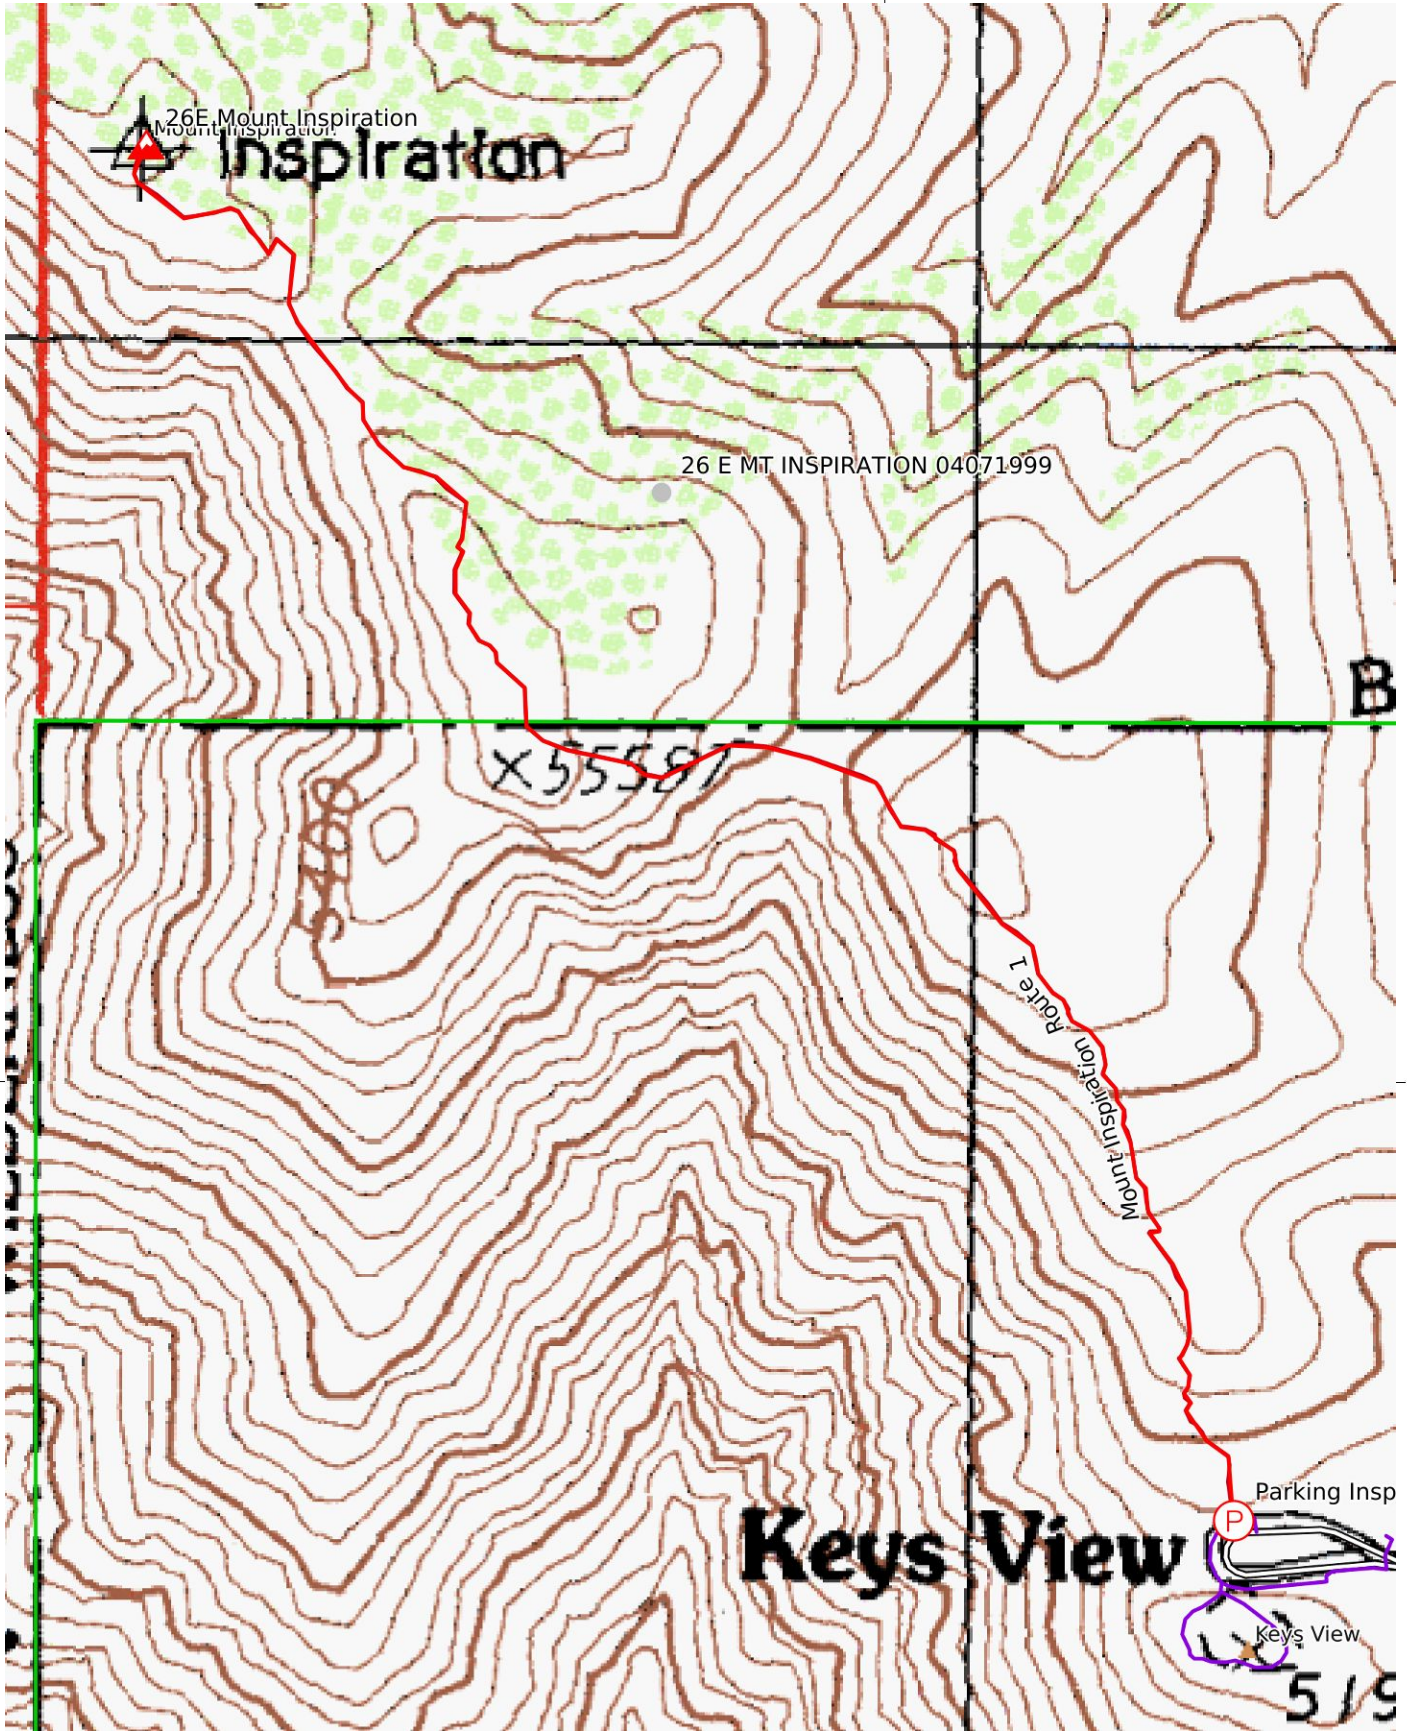

-116.19

33.93

33.93

-116.19

Mount Inspiration  
 WGS84  
 UTM Zone 11S  