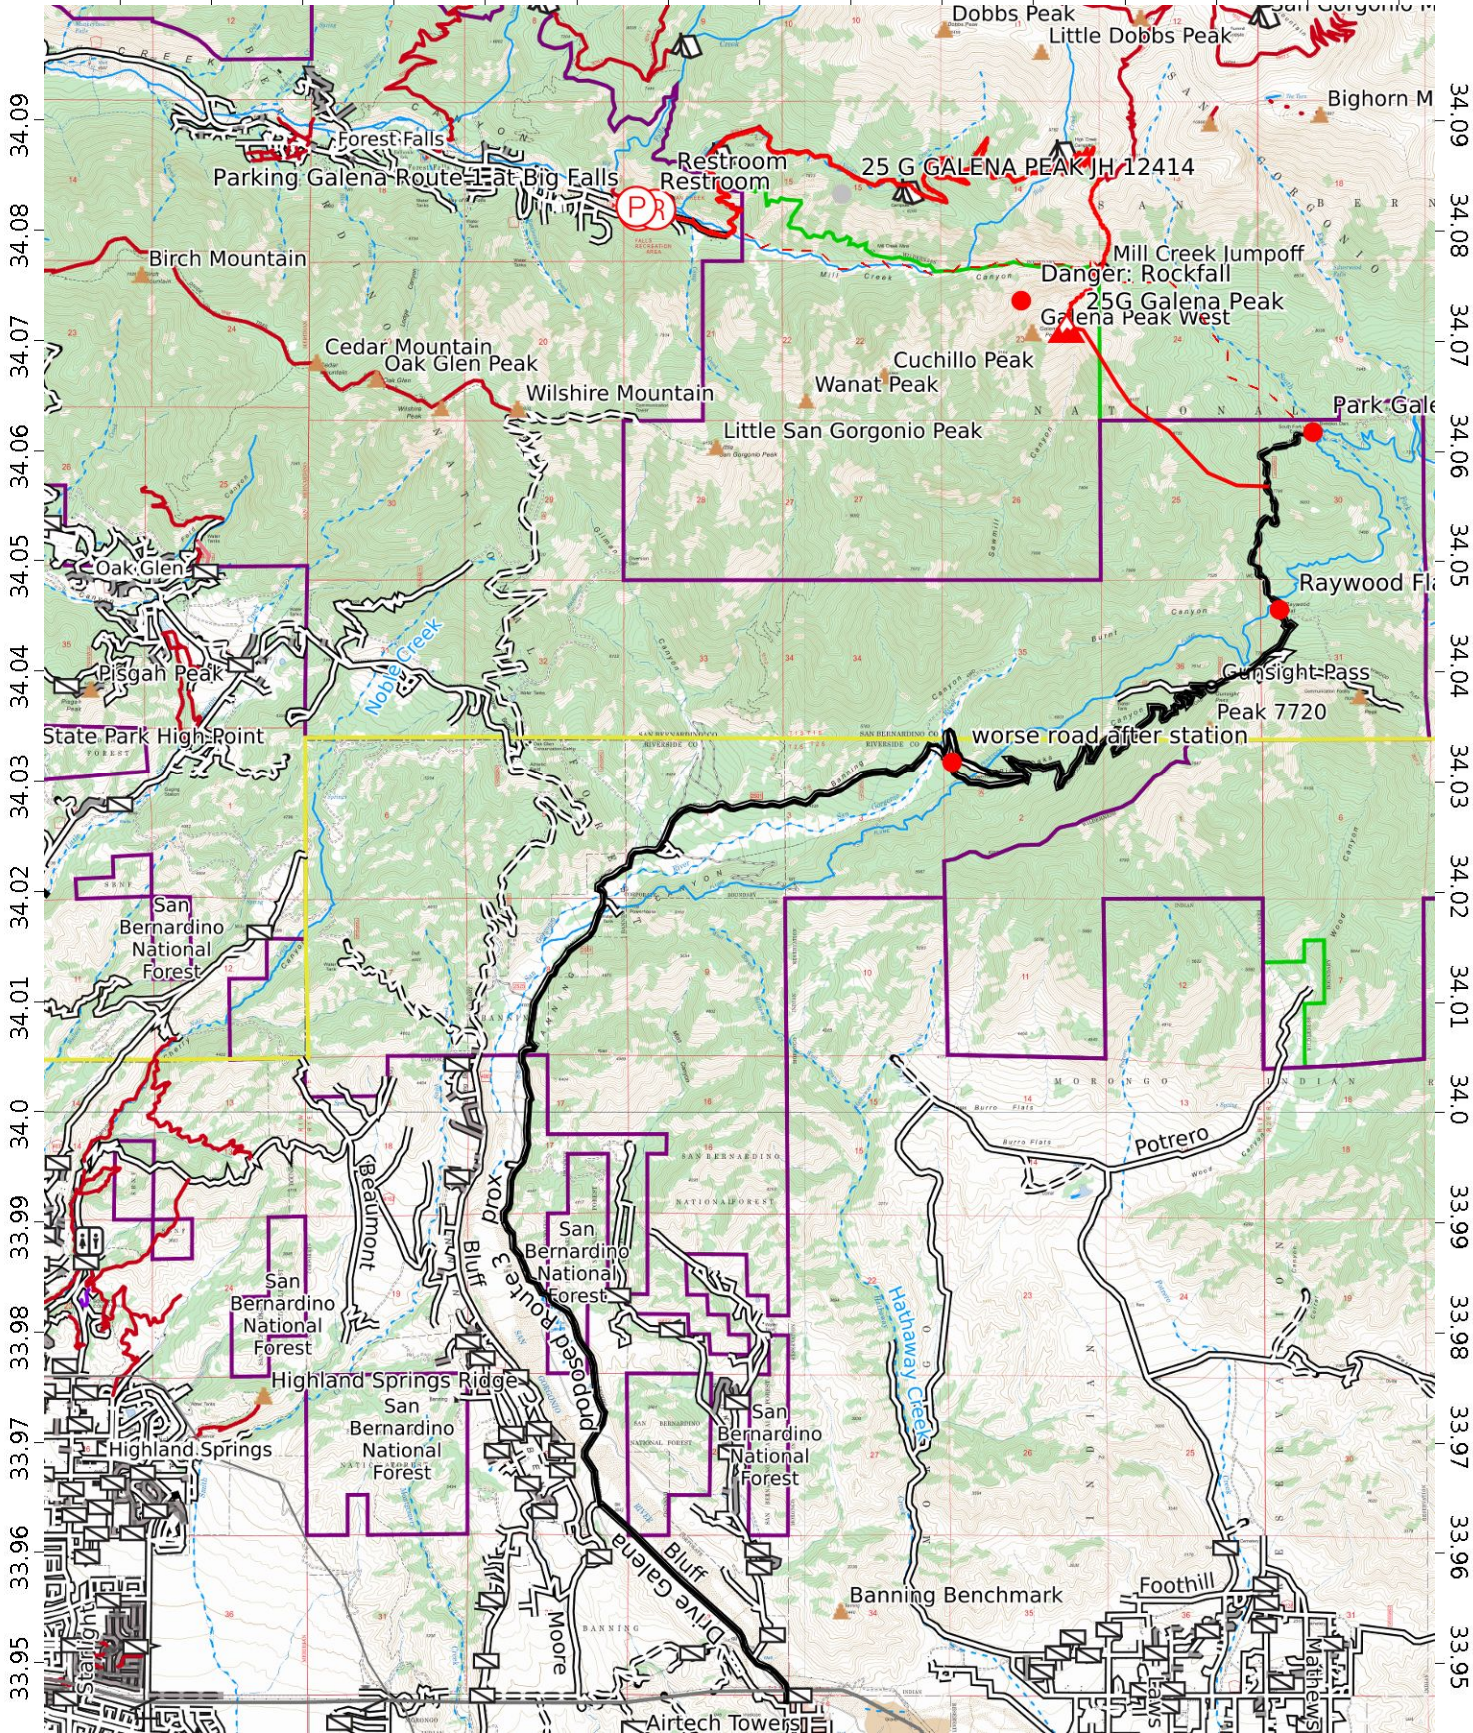

-116.95 -116.94 -116.93 -116.92 -116.91 -116.9 -116.89 -116.88 -116.87 -116.86 -116.85 -116.84 -116.83 -116.82 -116.81

Galena Peak 1/3

WGS84

UTM Zone 11S

1 2 3 4 5 6 7 8 9 10km

1 2 3 4 5 6mi

Scale 1:76350 1 inch = 1.2 miles

Galena Peak 2/3  
 WGS84  
 UTM Zone 11S  
 CALTOPO

Galena Peak 3/3

WGS84

UTM Zone 11S

Scale 1:15512 1 inch = 1293 feet

MN 11.1°