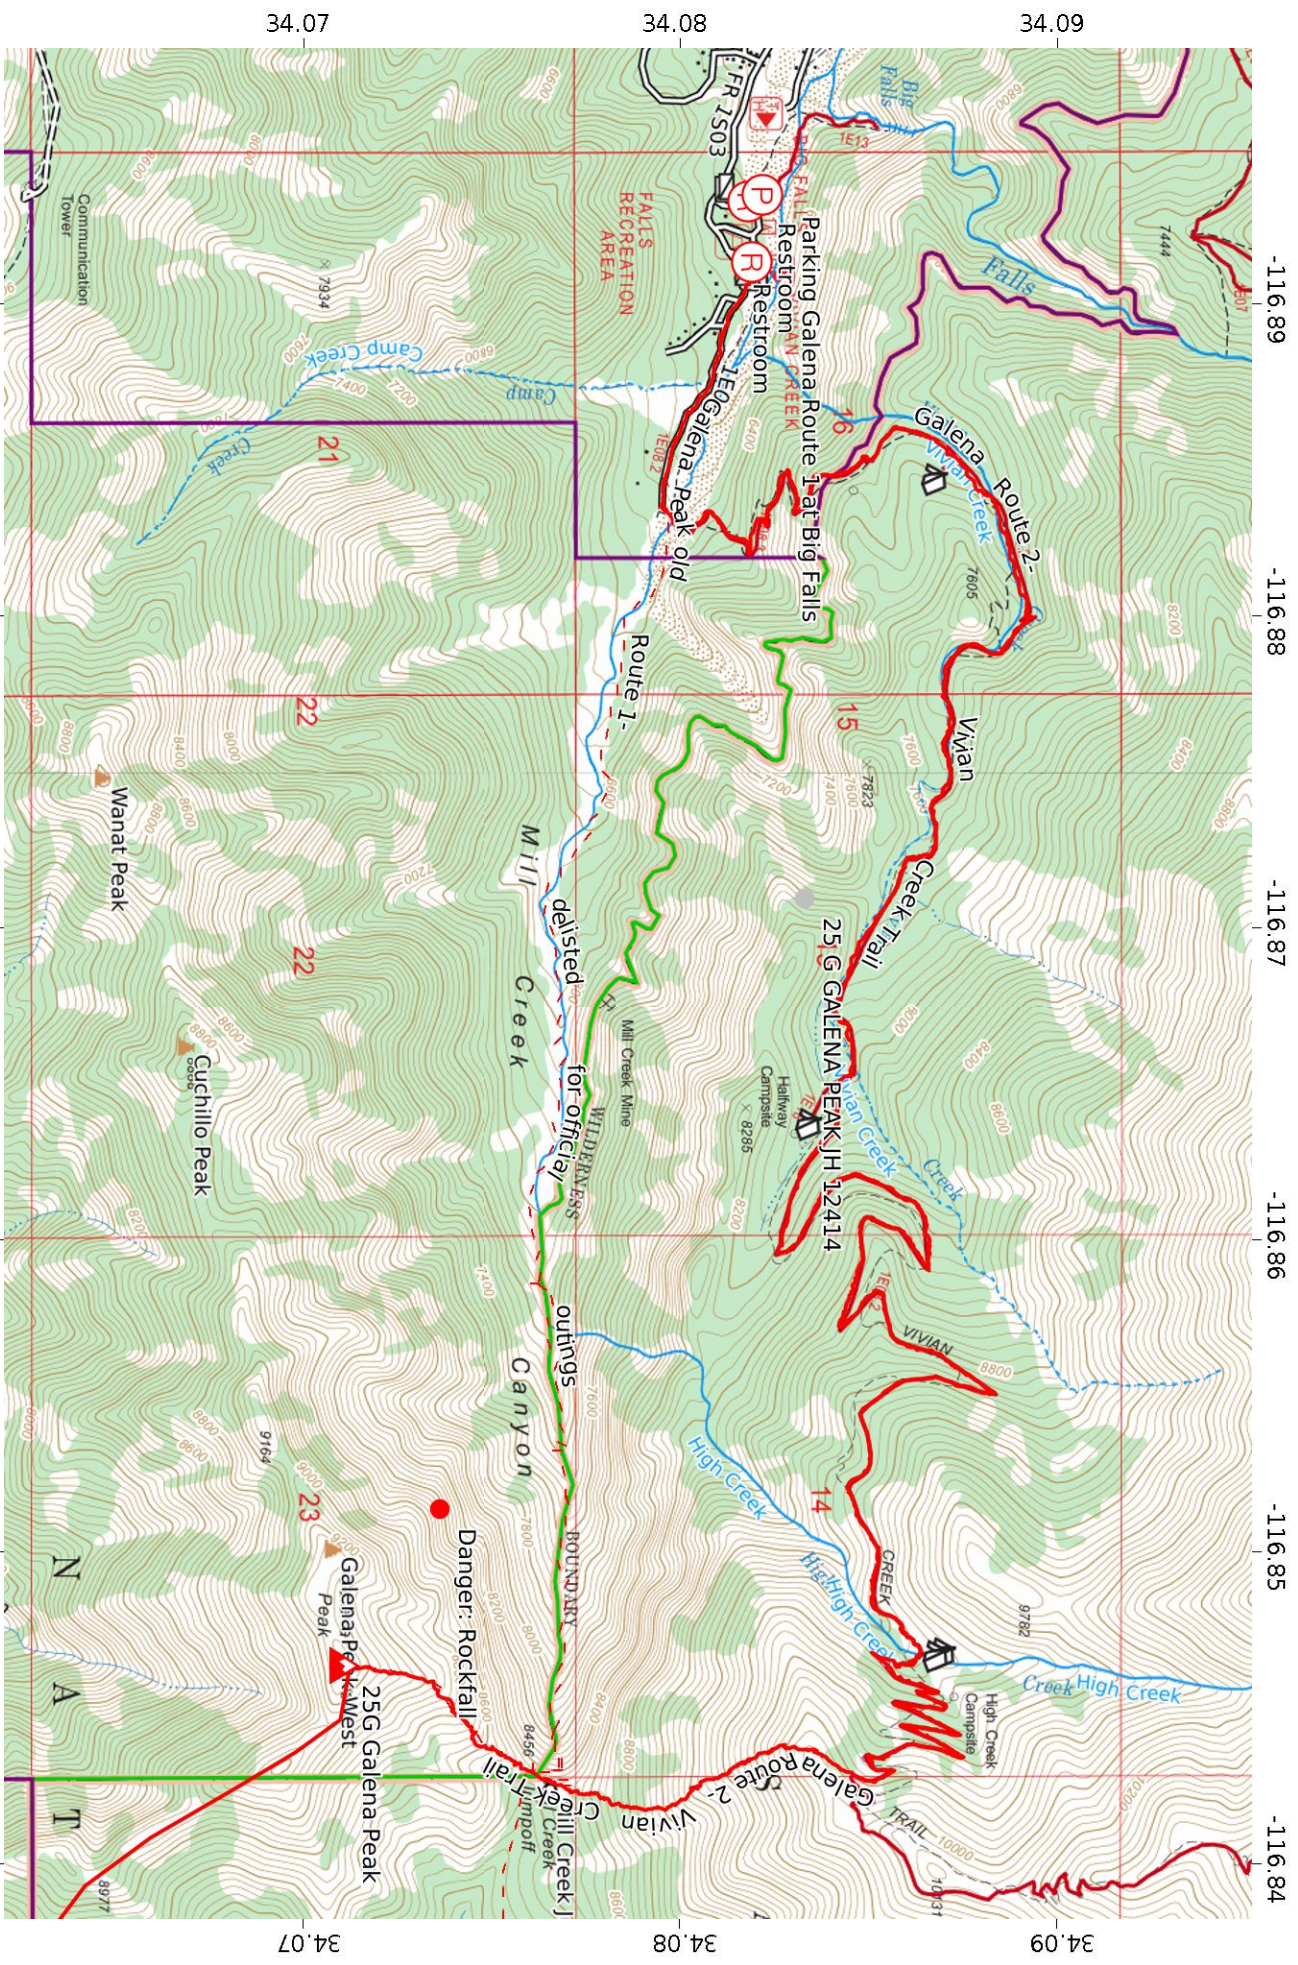

-116.95 -116.94 -116.93 -116.92 -116.91 -116.9 -116.89 -116.88 -116.87 -116.86 -116.85 -116.84 -116.83 -116.82 -116.81

Galena Peak 1/3

WGS84

UTM Zone 11S

1 2 3 4 5 6 7 8 9 10km

1 2 3 4 5 6mi

Scale 1:76350 1 inch = 1.2 miles

Galena Peak 2/3  
 WGS84  
 UTM Zone 11S  
 CALTOPO

Galena Peak 3/3

WGS84

UTM Zone 11S

Scale 1:15512 1 inch = 1293 feet

MN 11.1°