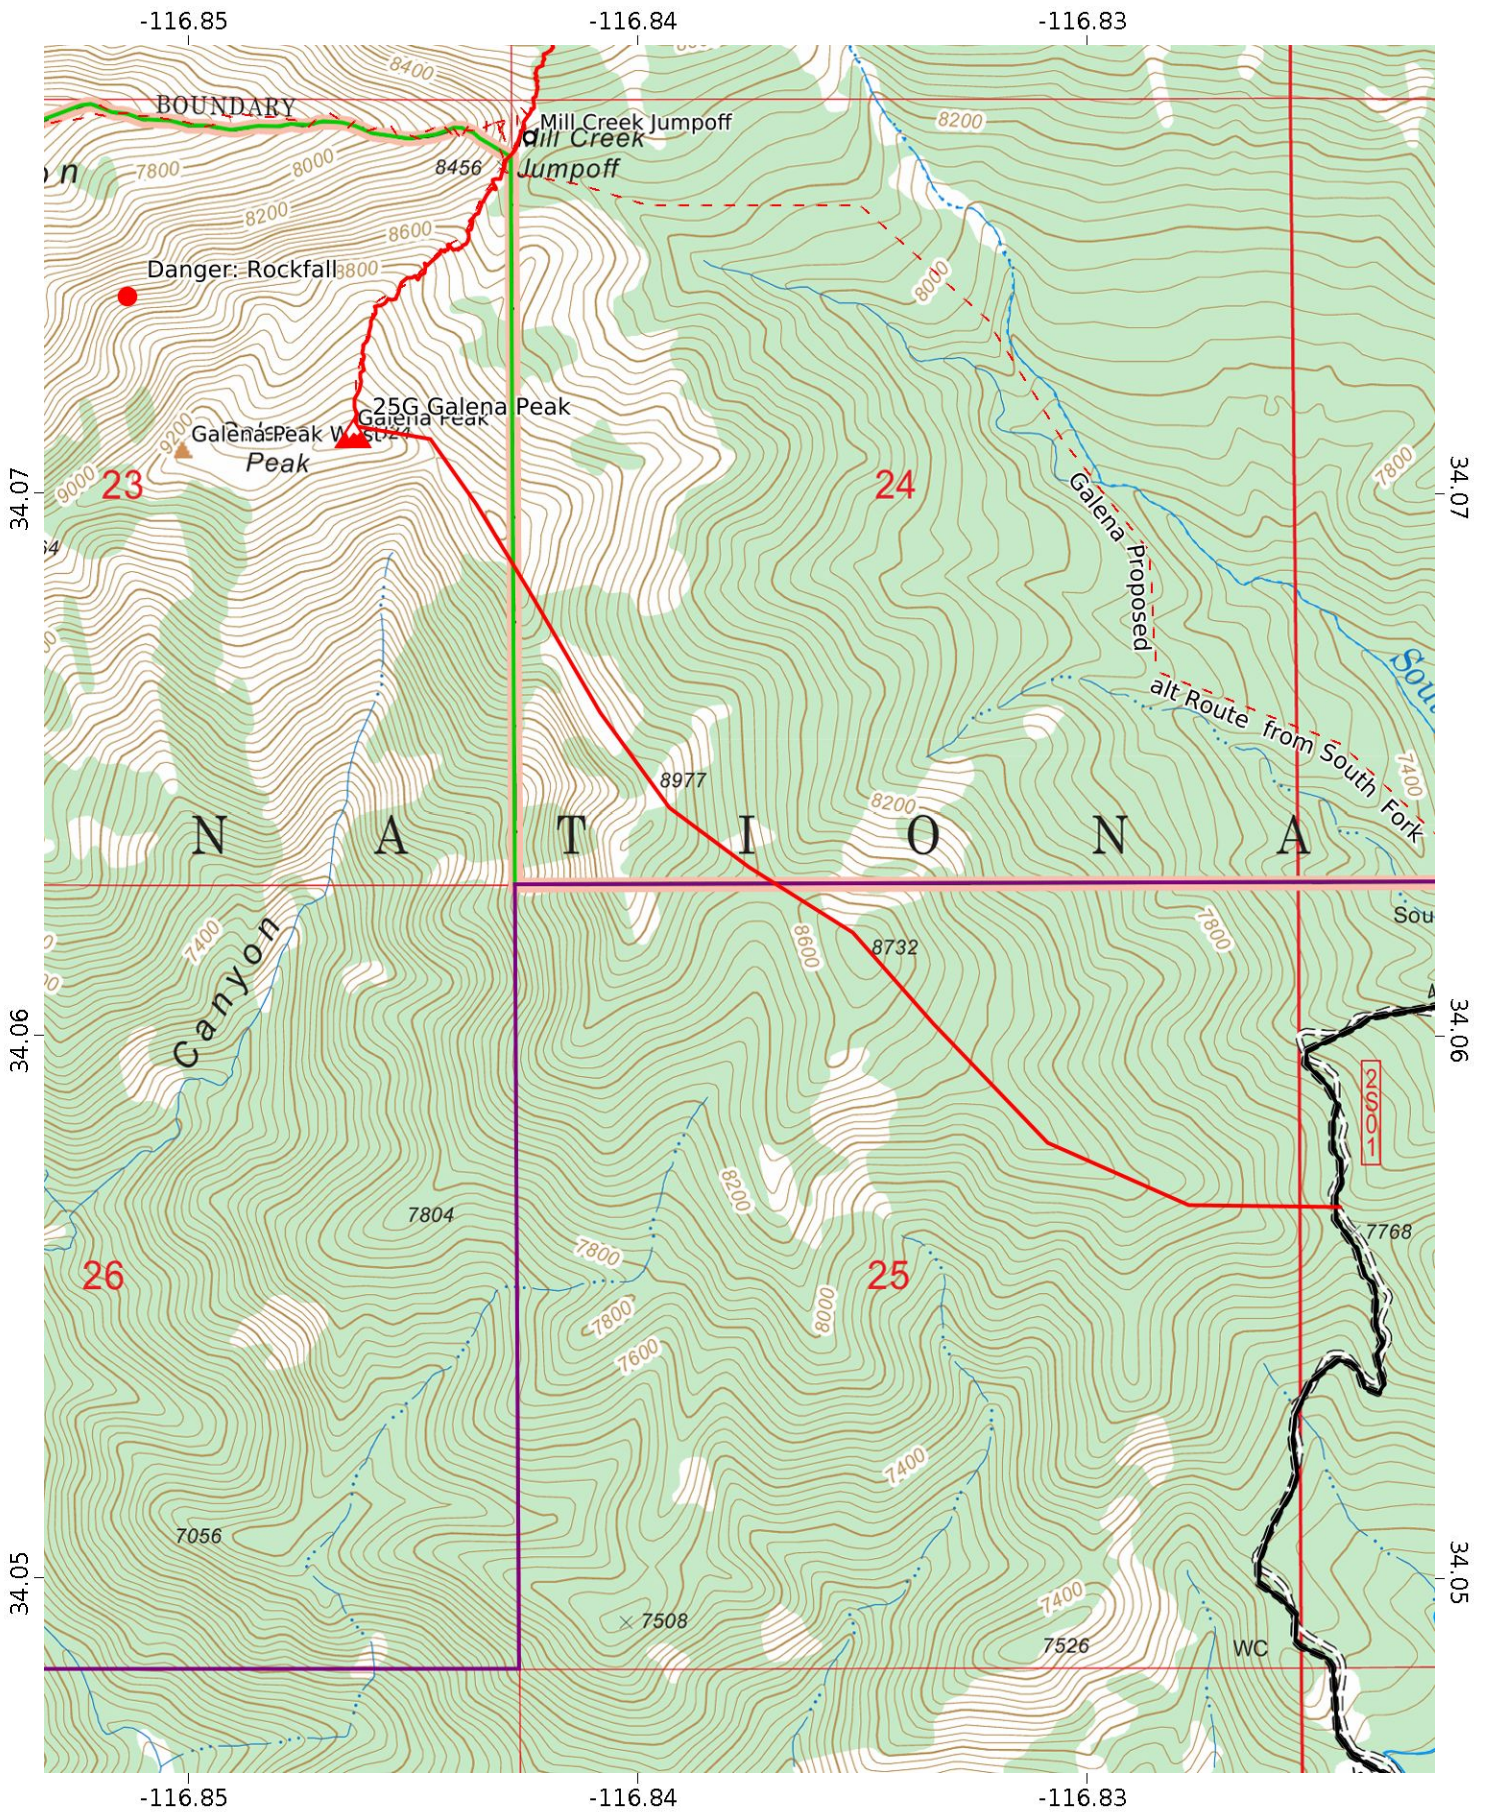

-116.95 -116.94 -116.93 -116.92 -116.91 -116.9 -116.89 -116.88 -116.87 -116.86 -116.85 -116.84 -116.83 -116.82 -116.81

Galena Peak 1/3

WGS84

UTM Zone 11S

1 2 3 4 5 6 7 8 9 10km

1 2 3 4 5 6mi

Scale 1:76350 1 inch = 1.2 miles

Galena Peak 2/3  
 WGS84  
 UTM Zone 11S  
 CALTOPO

Galena Peak 3/3

WGS84

UTM Zone 11S

Scale 1:15512 1 inch = 1293 feet

MN 11.1°