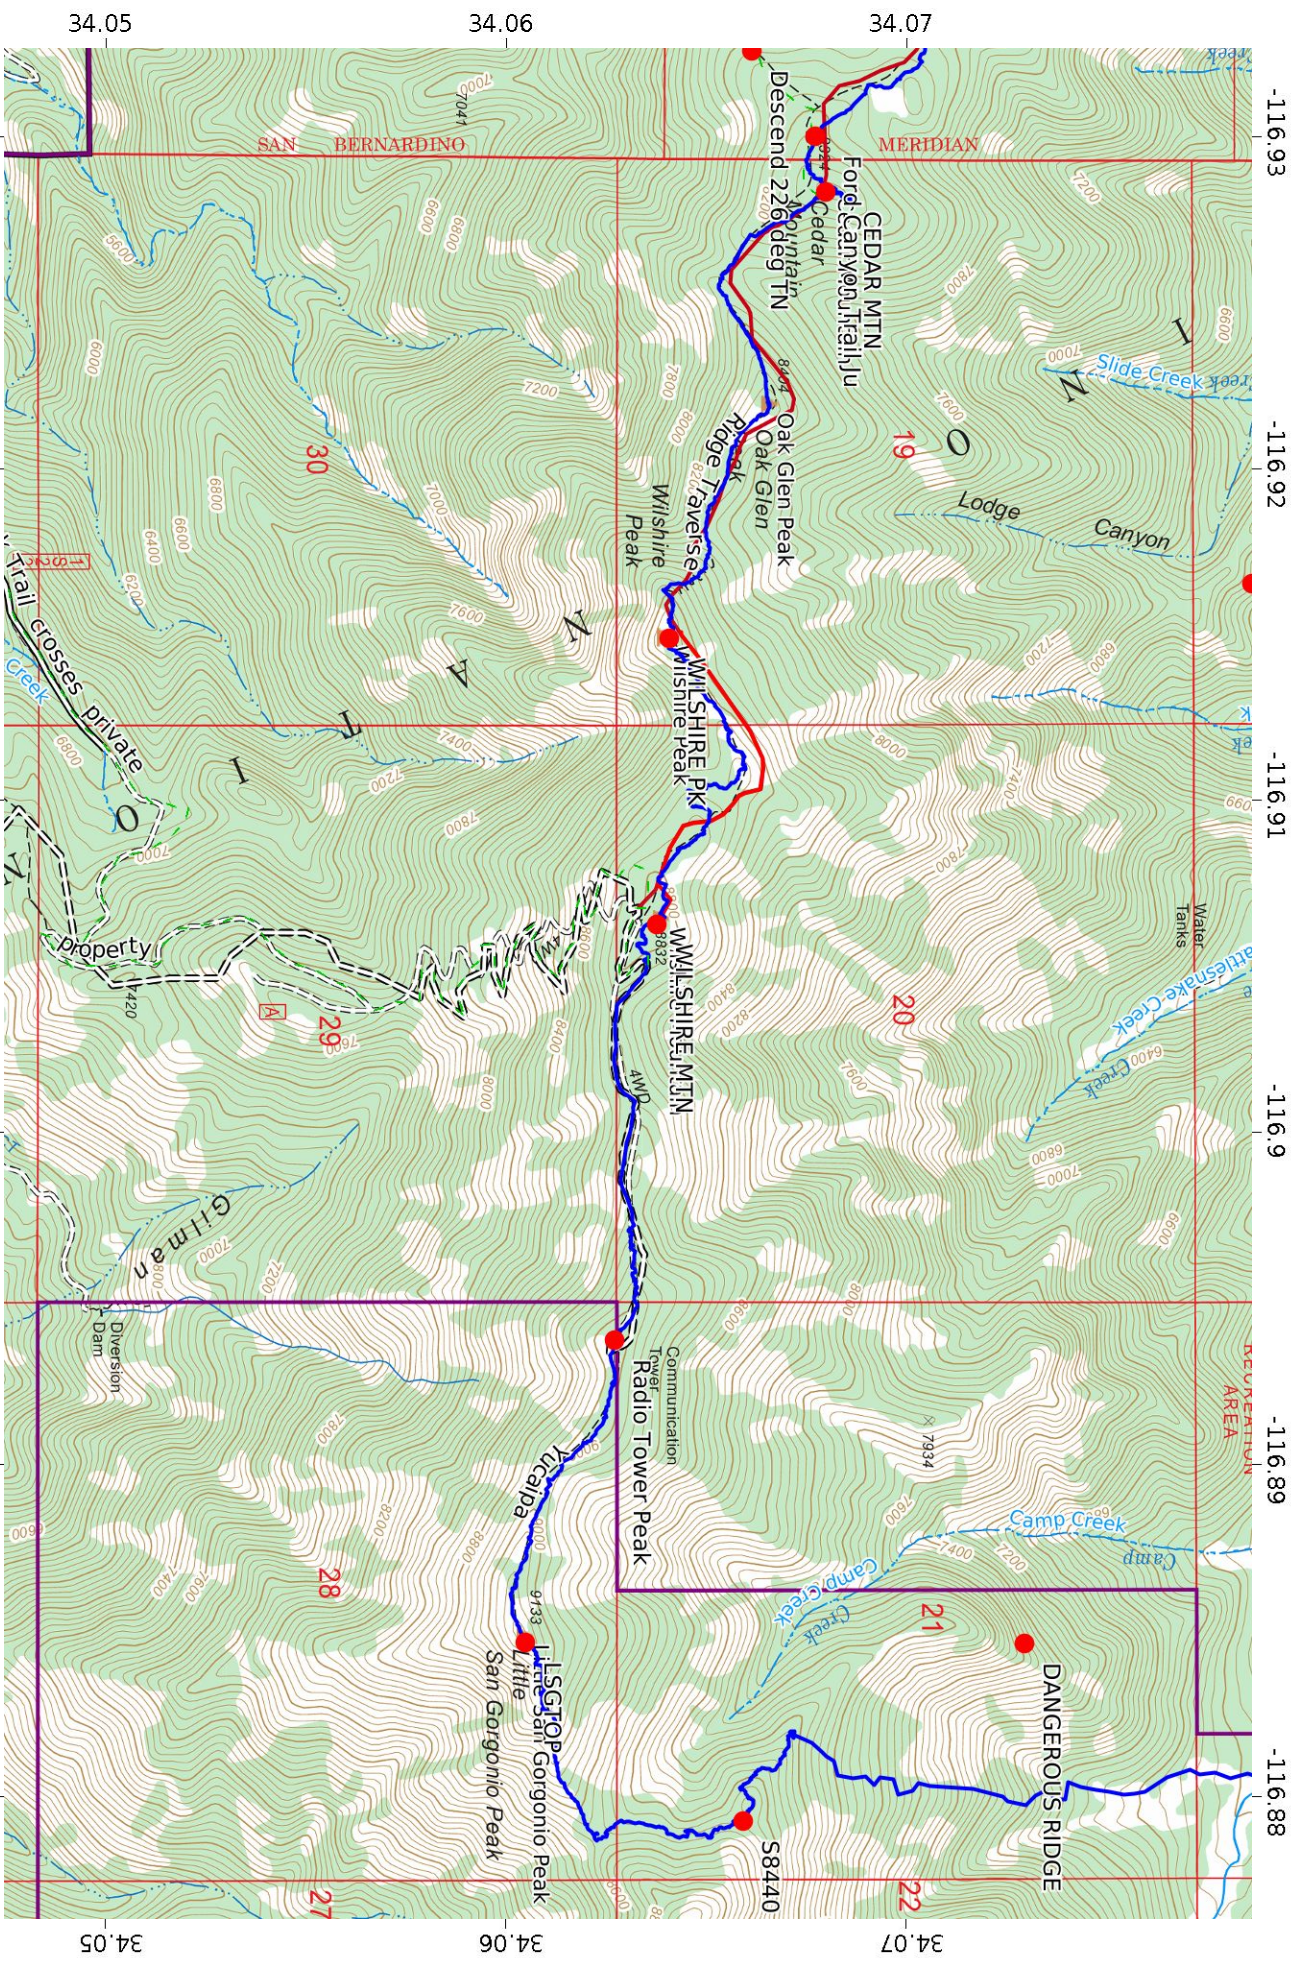

Birch, Cedar, Wilshires 1/3  
 WGS84  
 UTM Zone 11S  
**CALTOPO**

MN  
 11.2°

Birch, Cedar, Wilshires 2/3  
 WGS84  
 UTM Zone 11S  
**CALTOPO**

Birch, Cedar, Wilshires 3/3  
 WGS84  
 UTM Zone 11S  
**CALTOPO**