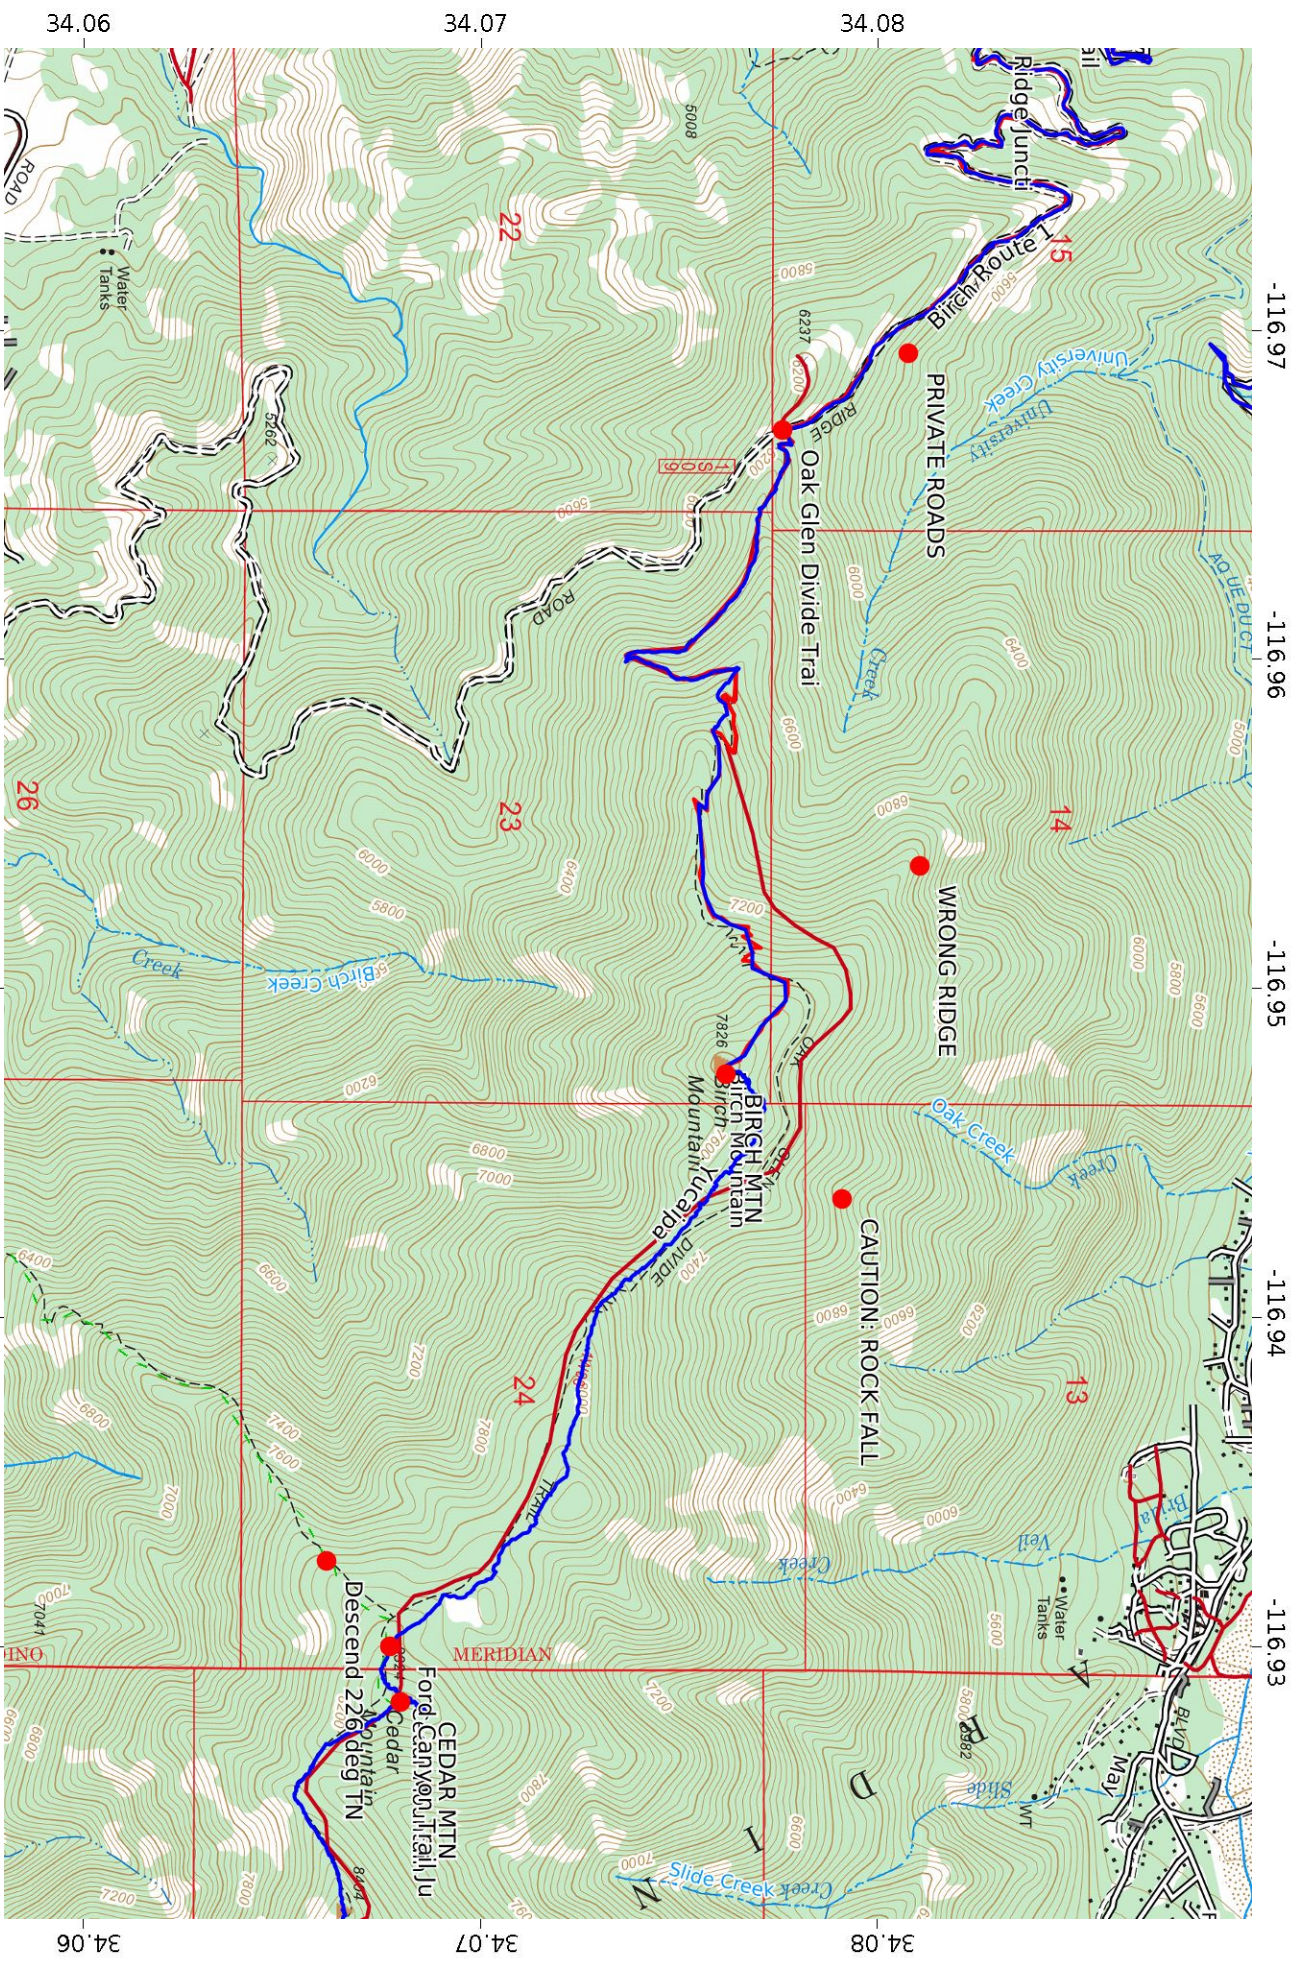

Birch, Cedar, Wilshires 1/3  
 WGS84  
 UTM Zone 11S  
**CALTOPO**

MN  
 11.2°

Birch, Cedar, Wilshires 2/3  
 WGS84  
 UTM Zone 11S  
**CALTOPO**

Birch, Cedar, Wilshires 3/3  
 WGS84  
 UTM Zone 11S  
**CALTOPO**