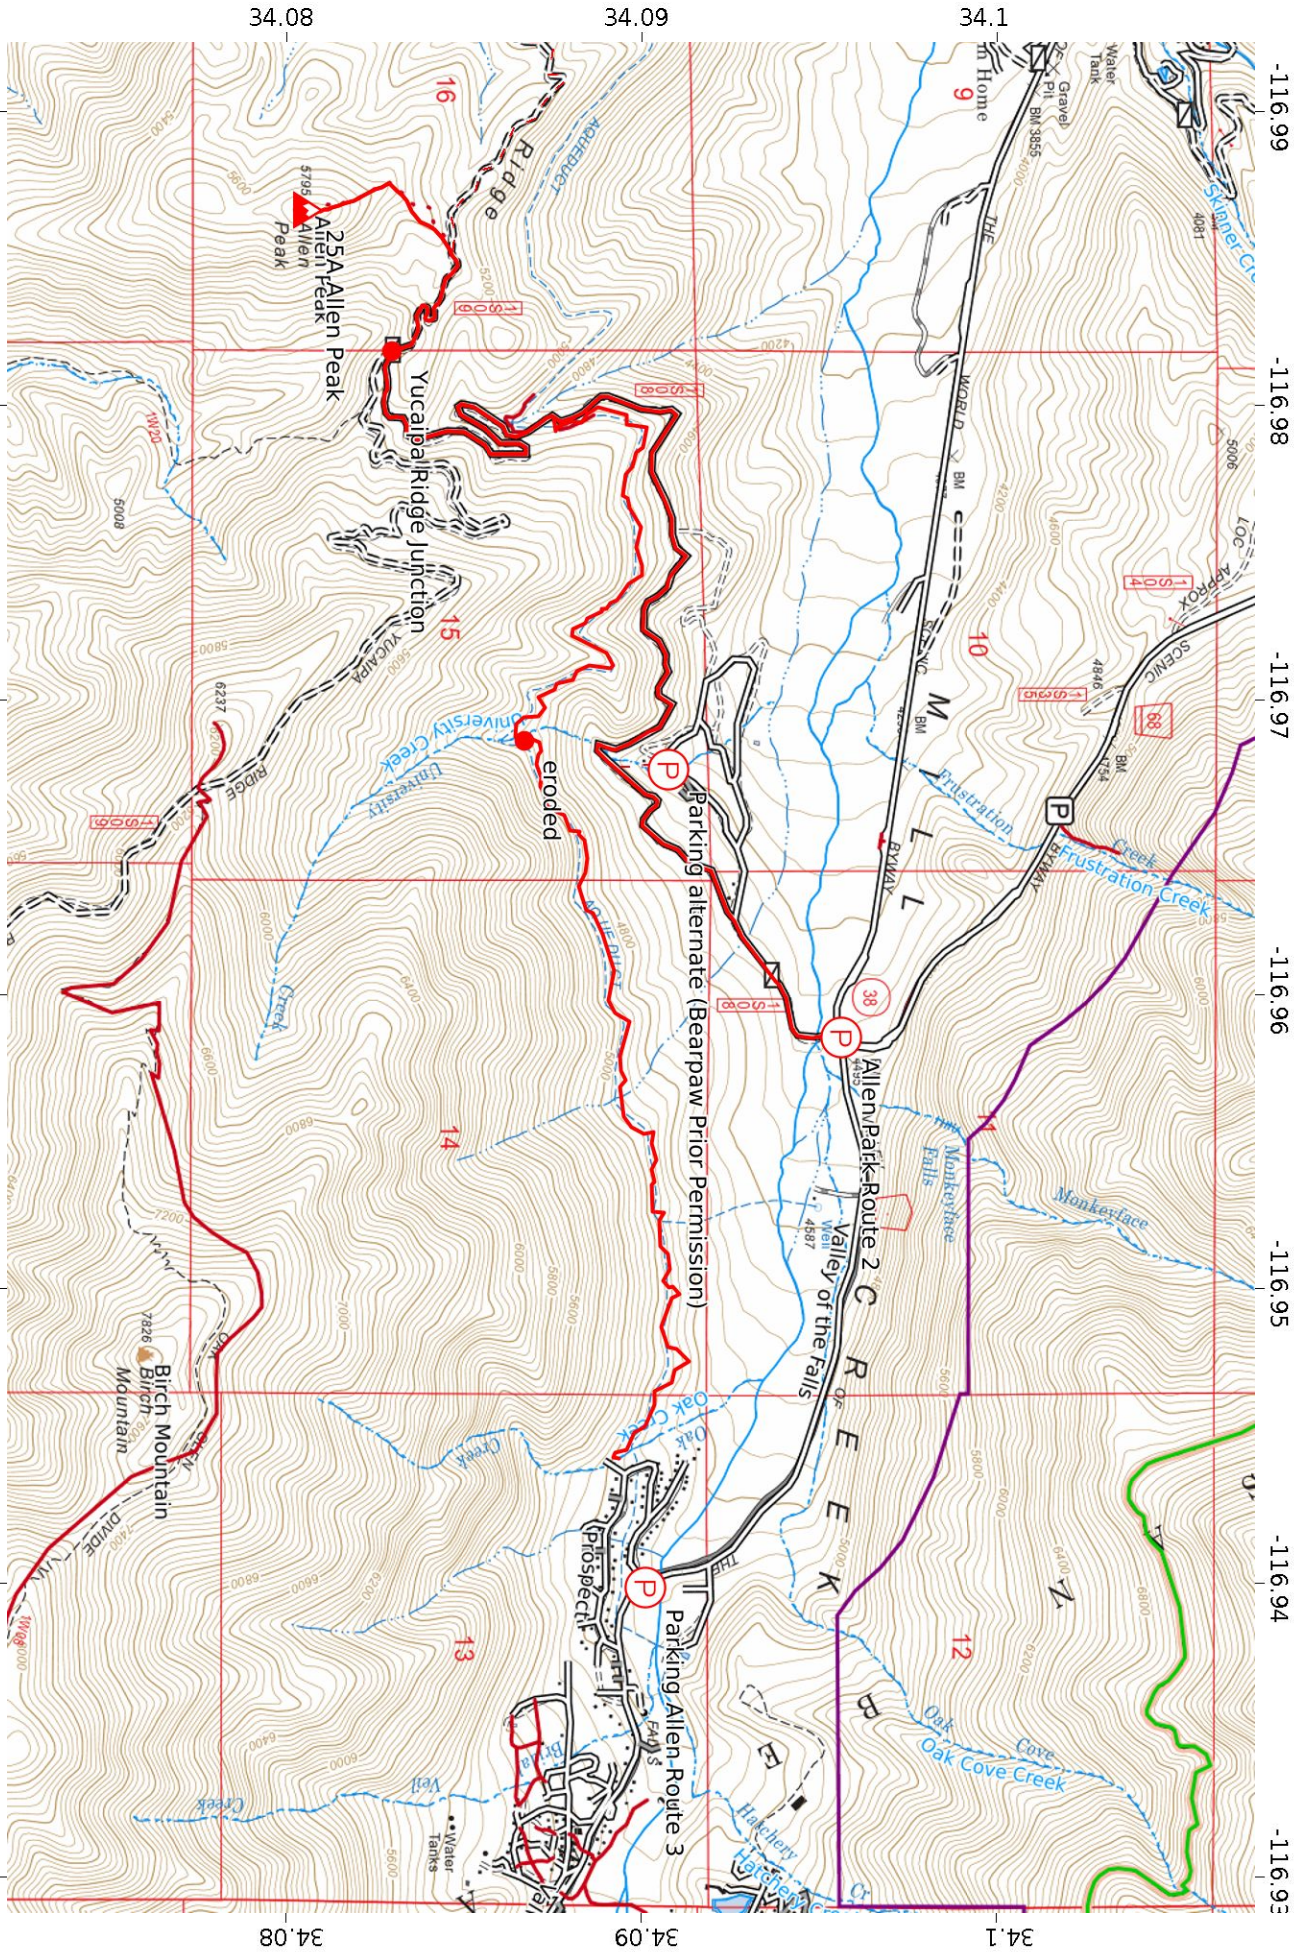

Allen Peak 1/2  
 WGS84  
 UTM Zone 11S  
**CALTOPO**

MN  
 11.2°

Allen Peak 272  
 WGS84  
 UTM Zone 11S  
**CALTOPO**

MN  
 11.2°