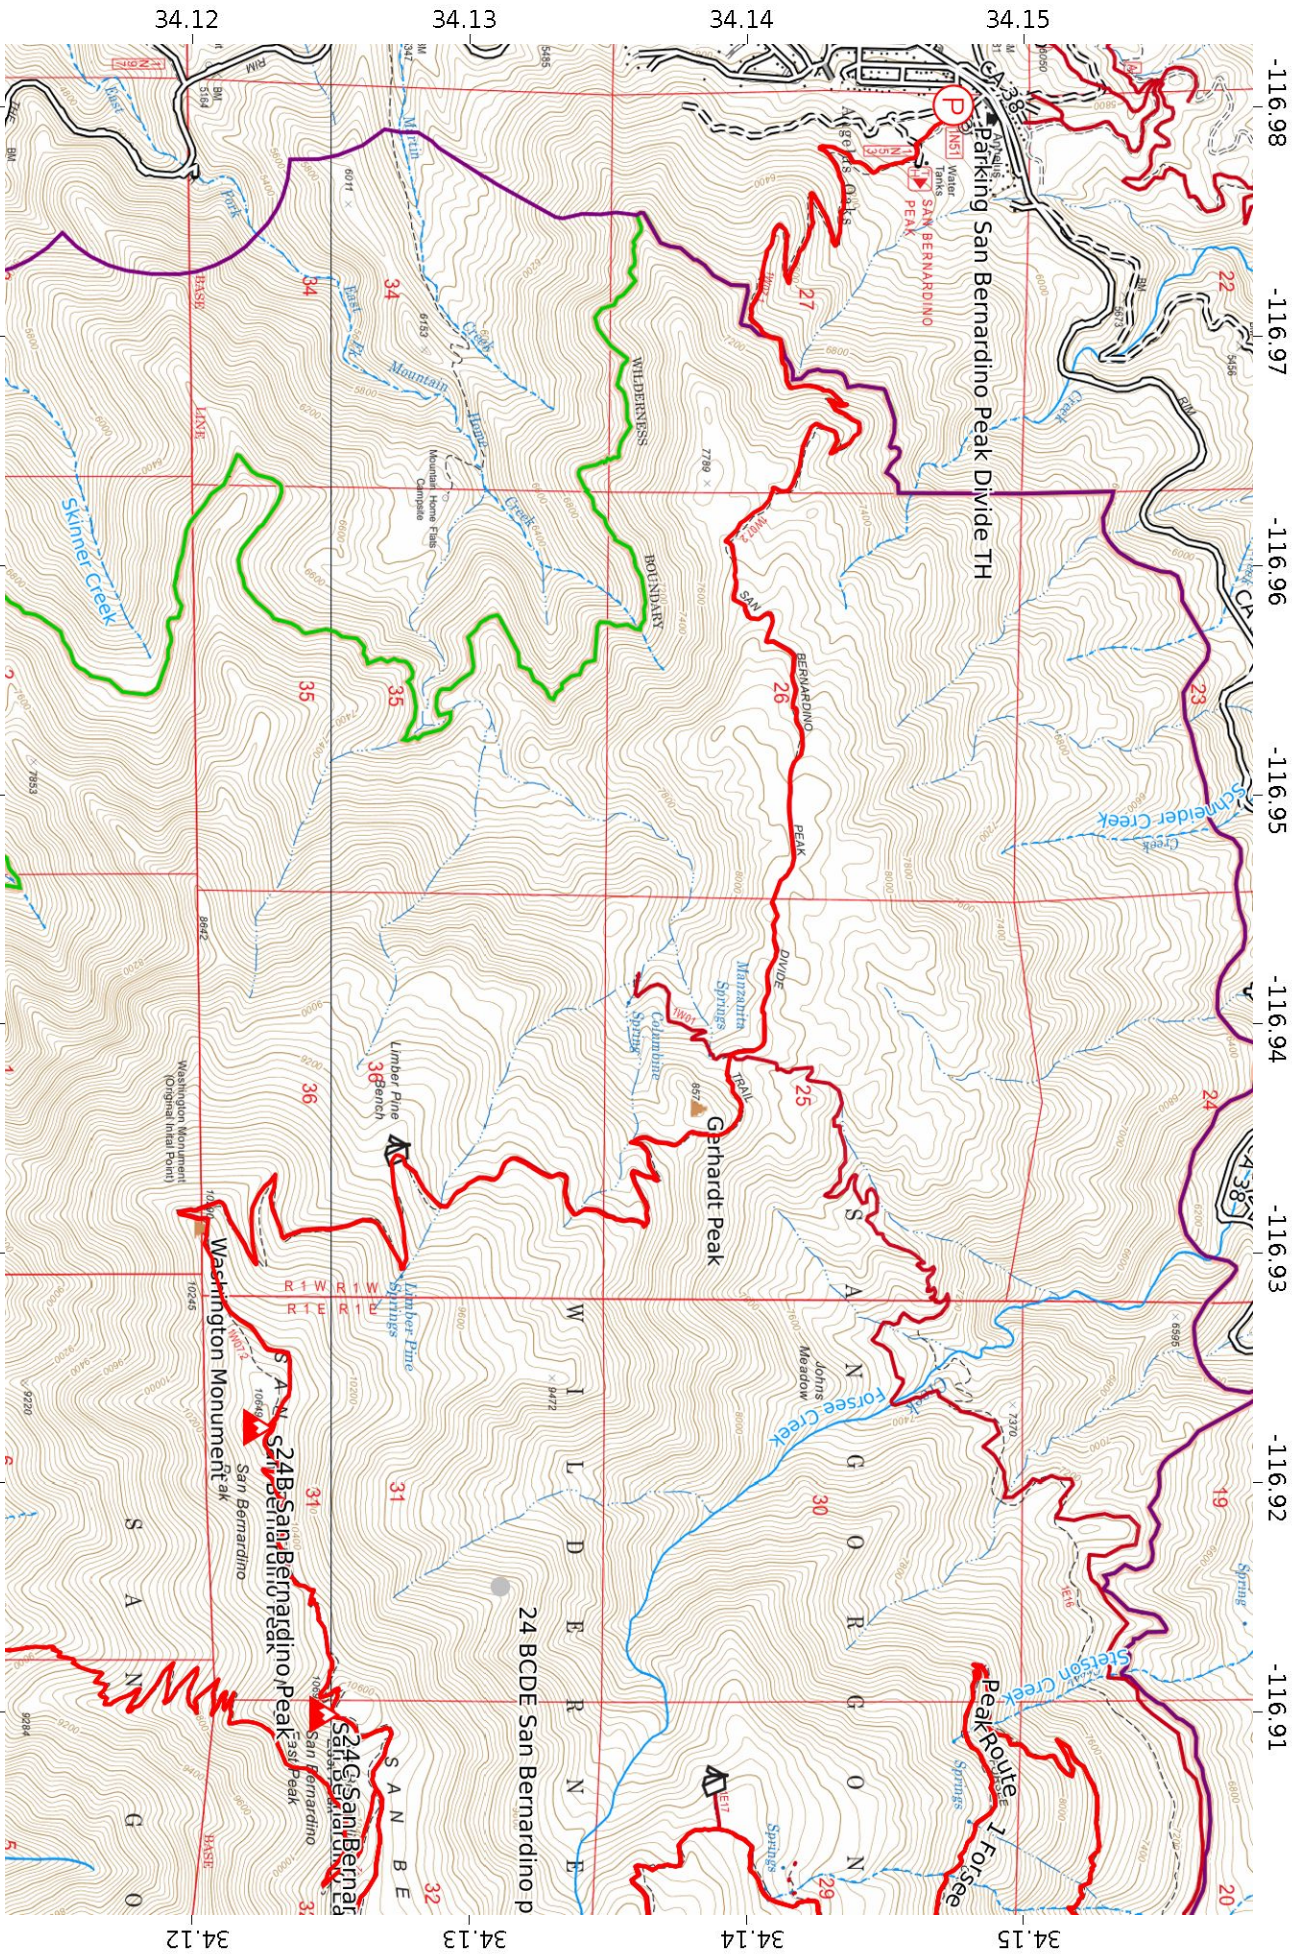

San Bernardino, Anderson, Shie 115
 WGS84
 UTM Zone 11S

San Bernardino, Anderson, Shie 2/5
 WGS84
 UTM Zone 11S
CALTOPO

MN
 11.2°

San Bernardino, Anderson, Shie 3/5
 WGS84
 UTM Zone 11S
 CALTOPO
 Scale 1:26560 1 inch = 2213 feet

MN 11.2°

San Bernardino, Anderson, Shie 4/5

WGS84

UTM Zone 11S

0.5 1.0 1.5 mi
Scale 1:24226 1 inch = 2019 feet

San Bernardino, Anderson, Shie 5/5 1 2 3 4 km
 WGS84
 UTM Zone 11S
 CALTOPO
 Scale 1:29314 1 inch = 2443 feet
 MN 11.2°