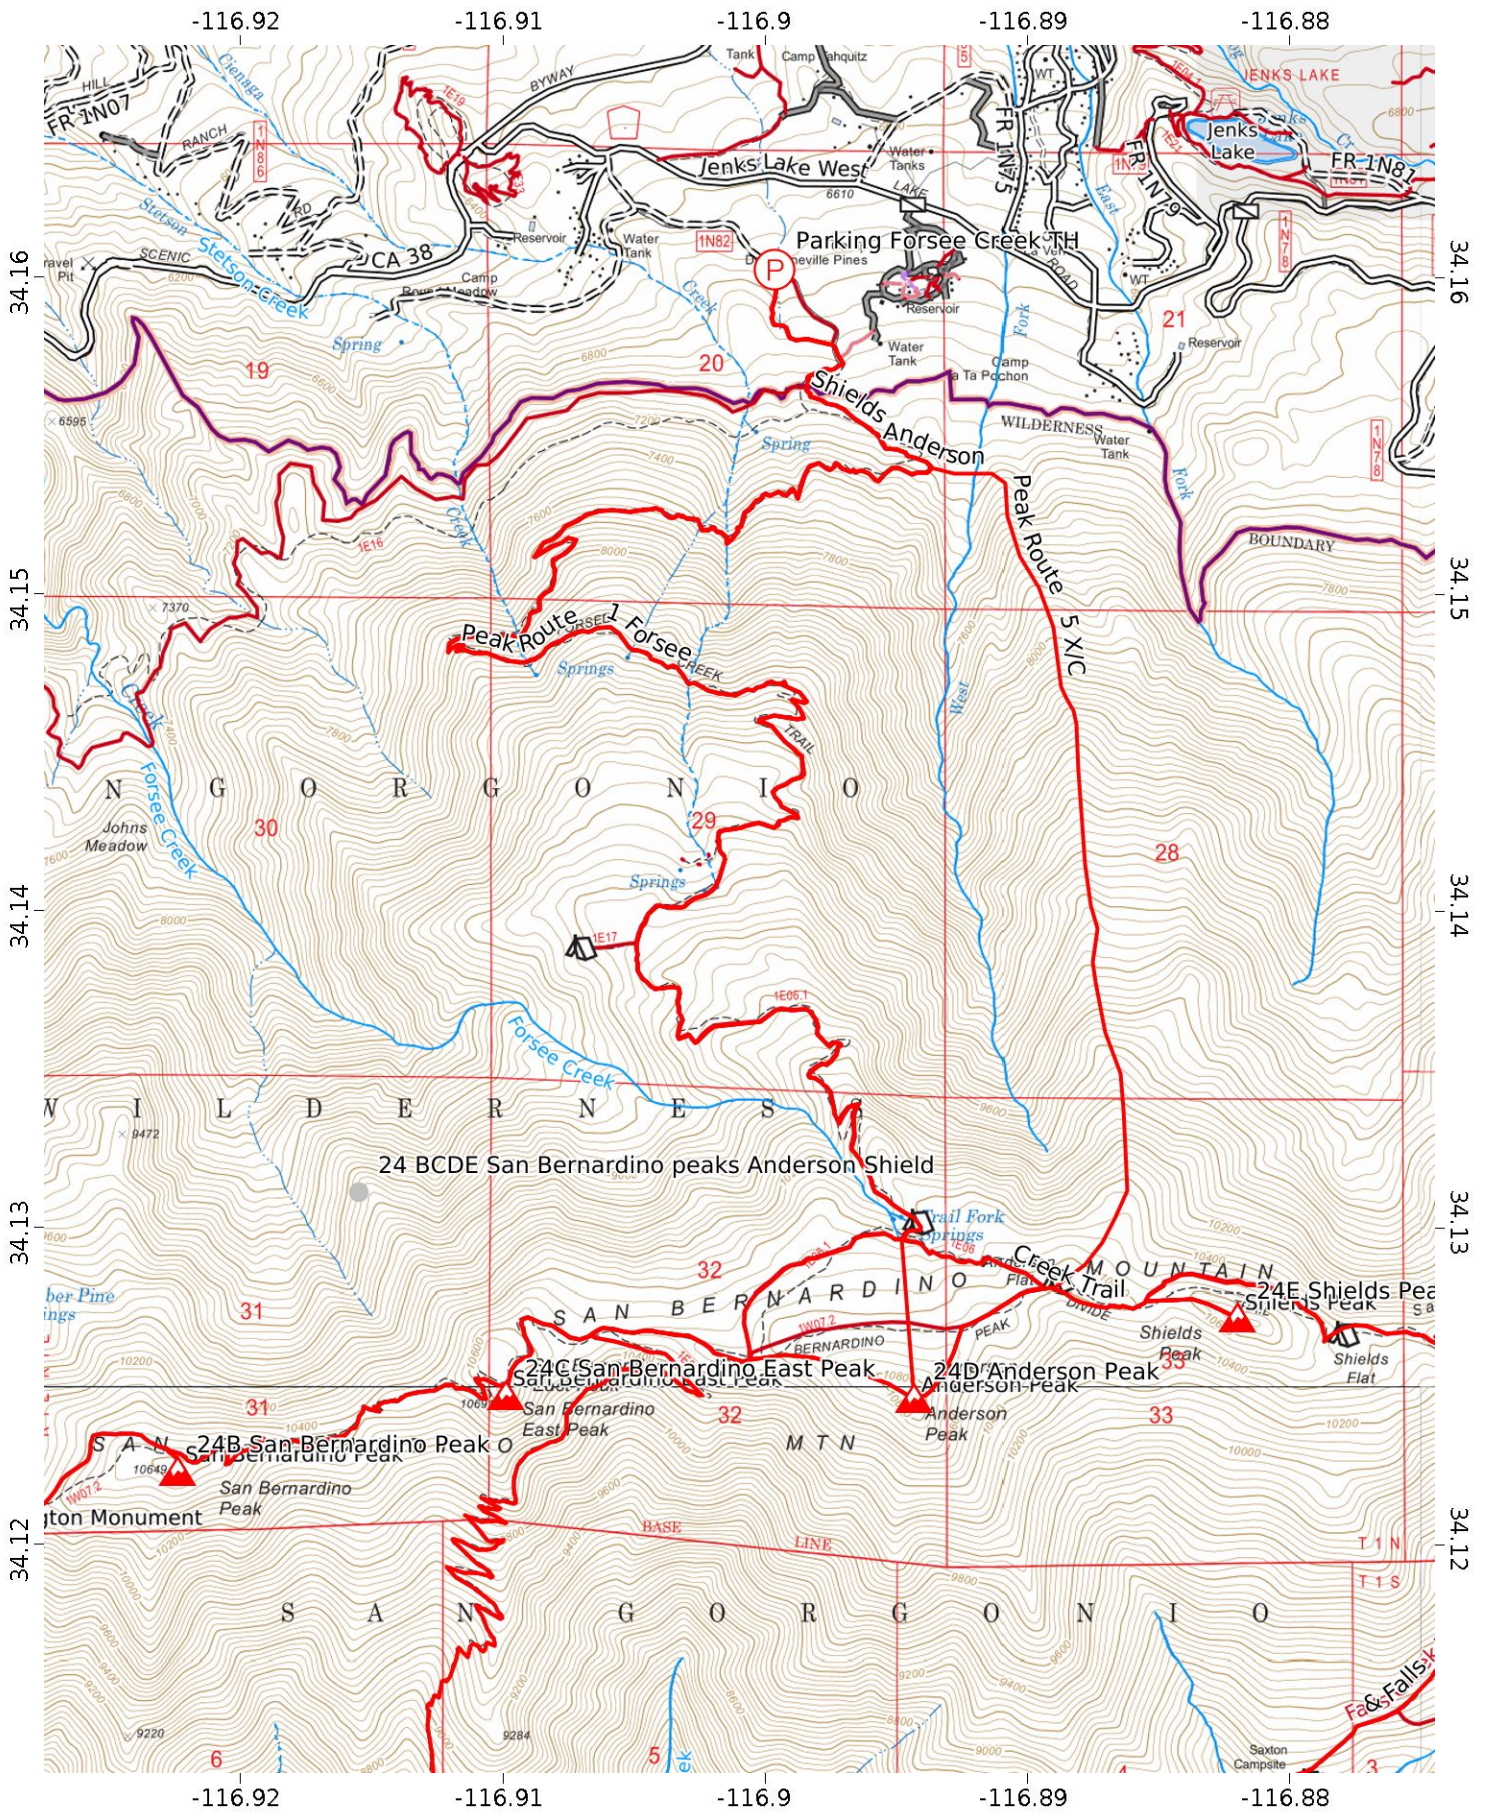

San Bernardino, Anderson, Shie 115
 WGS84
 UTM Zone 11S

San Bernardino, Anderson, Shie 2/5
 WGS84
 UTM Zone 11S
CALTOPO

MN
 11.2°

San Bernardino, Anderson, Shie 3/5
 WGS84
 UTM Zone 11S
 CALTOPO
 Scale 1:26560 1 inch = 2213 feet

MN 11.2°

San Bernardino, Anderson, Shie 4/5

WGS84

UTM Zone 11S

0.5 1.0 1.5 mi
Scale 1:24226 1 inch = 2019 feet

San Bernardino, Anderson, Shie 5/5 1 2 3 4 km
 WGS84
 UTM Zone 11S
 CALTOPO
 Scale 1:29314 1 inch = 2443 feet
 MN 11.2°