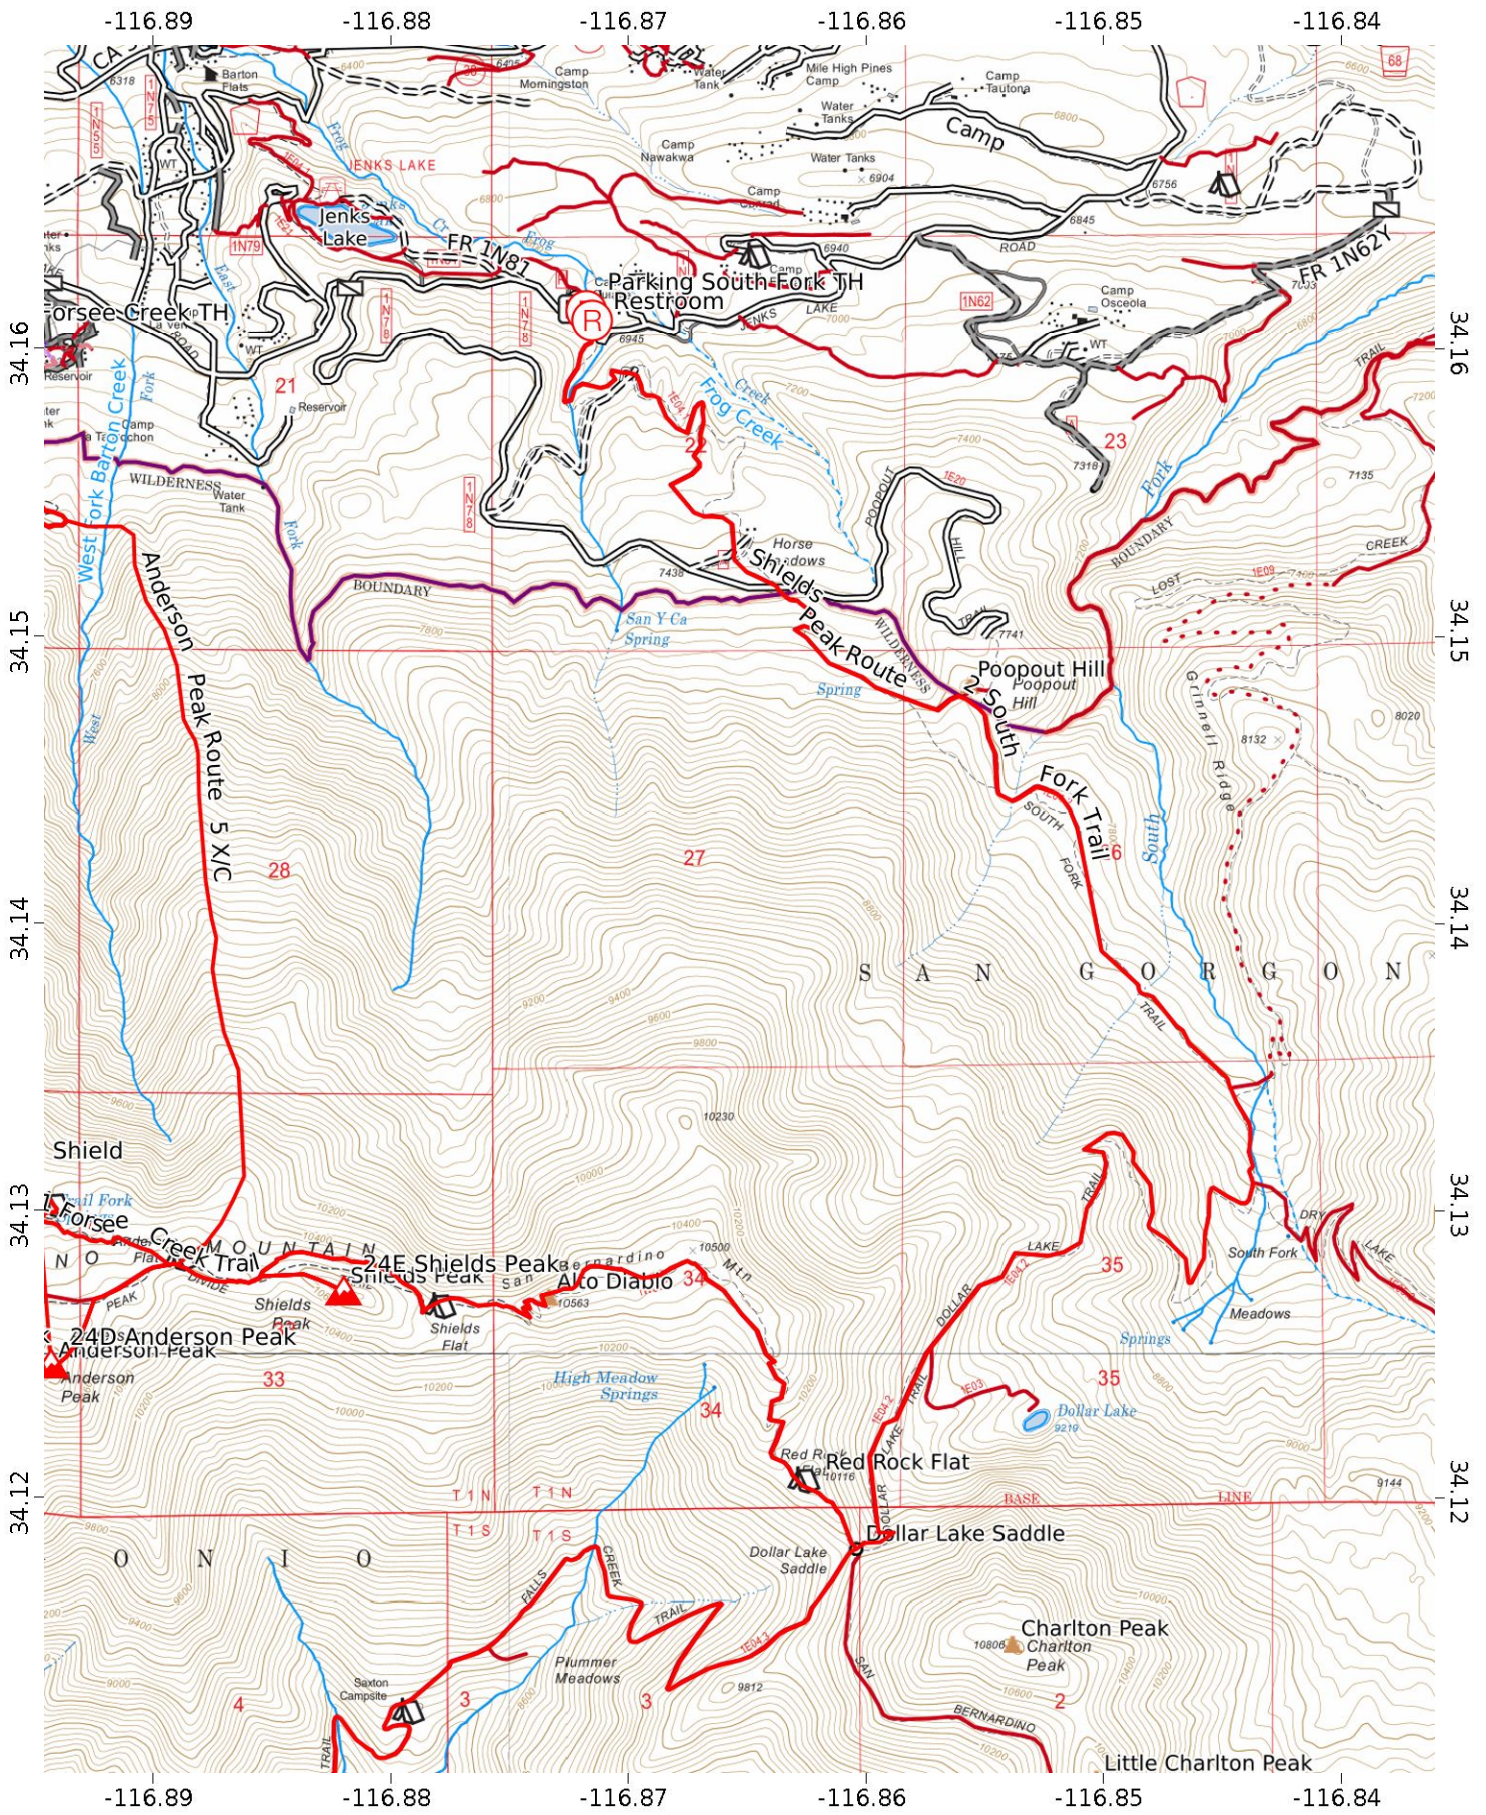

San Bernardino, Anderson, Shie 115
 WGS84
 UTM Zone 11S

San Bernardino, Anderson, Shie 2/5
 WGS84
 UTM Zone 11S
CALTOPO

MN
 11.2°

San Bernardino, Anderson, Shie 3/5
 WGS84
 UTM Zone 11S
 CALTOPO
 Scale 1:26560 1 inch = 2213 feet

MN 11.2°

San Bernardino, Anderson, Shie 4/5

WGS84

UTM Zone 11S

0.5 1.0 1.5 mi
Scale 1:24226 1 inch = 2019 feet

San Bernardino, Anderson, Shie 5/5 1 2 3 4 km
 WGS84
 UTM Zone 11S
 CALTOPO
 Scale 1:29314 1 inch = 2443 feet
 MN 11.2°