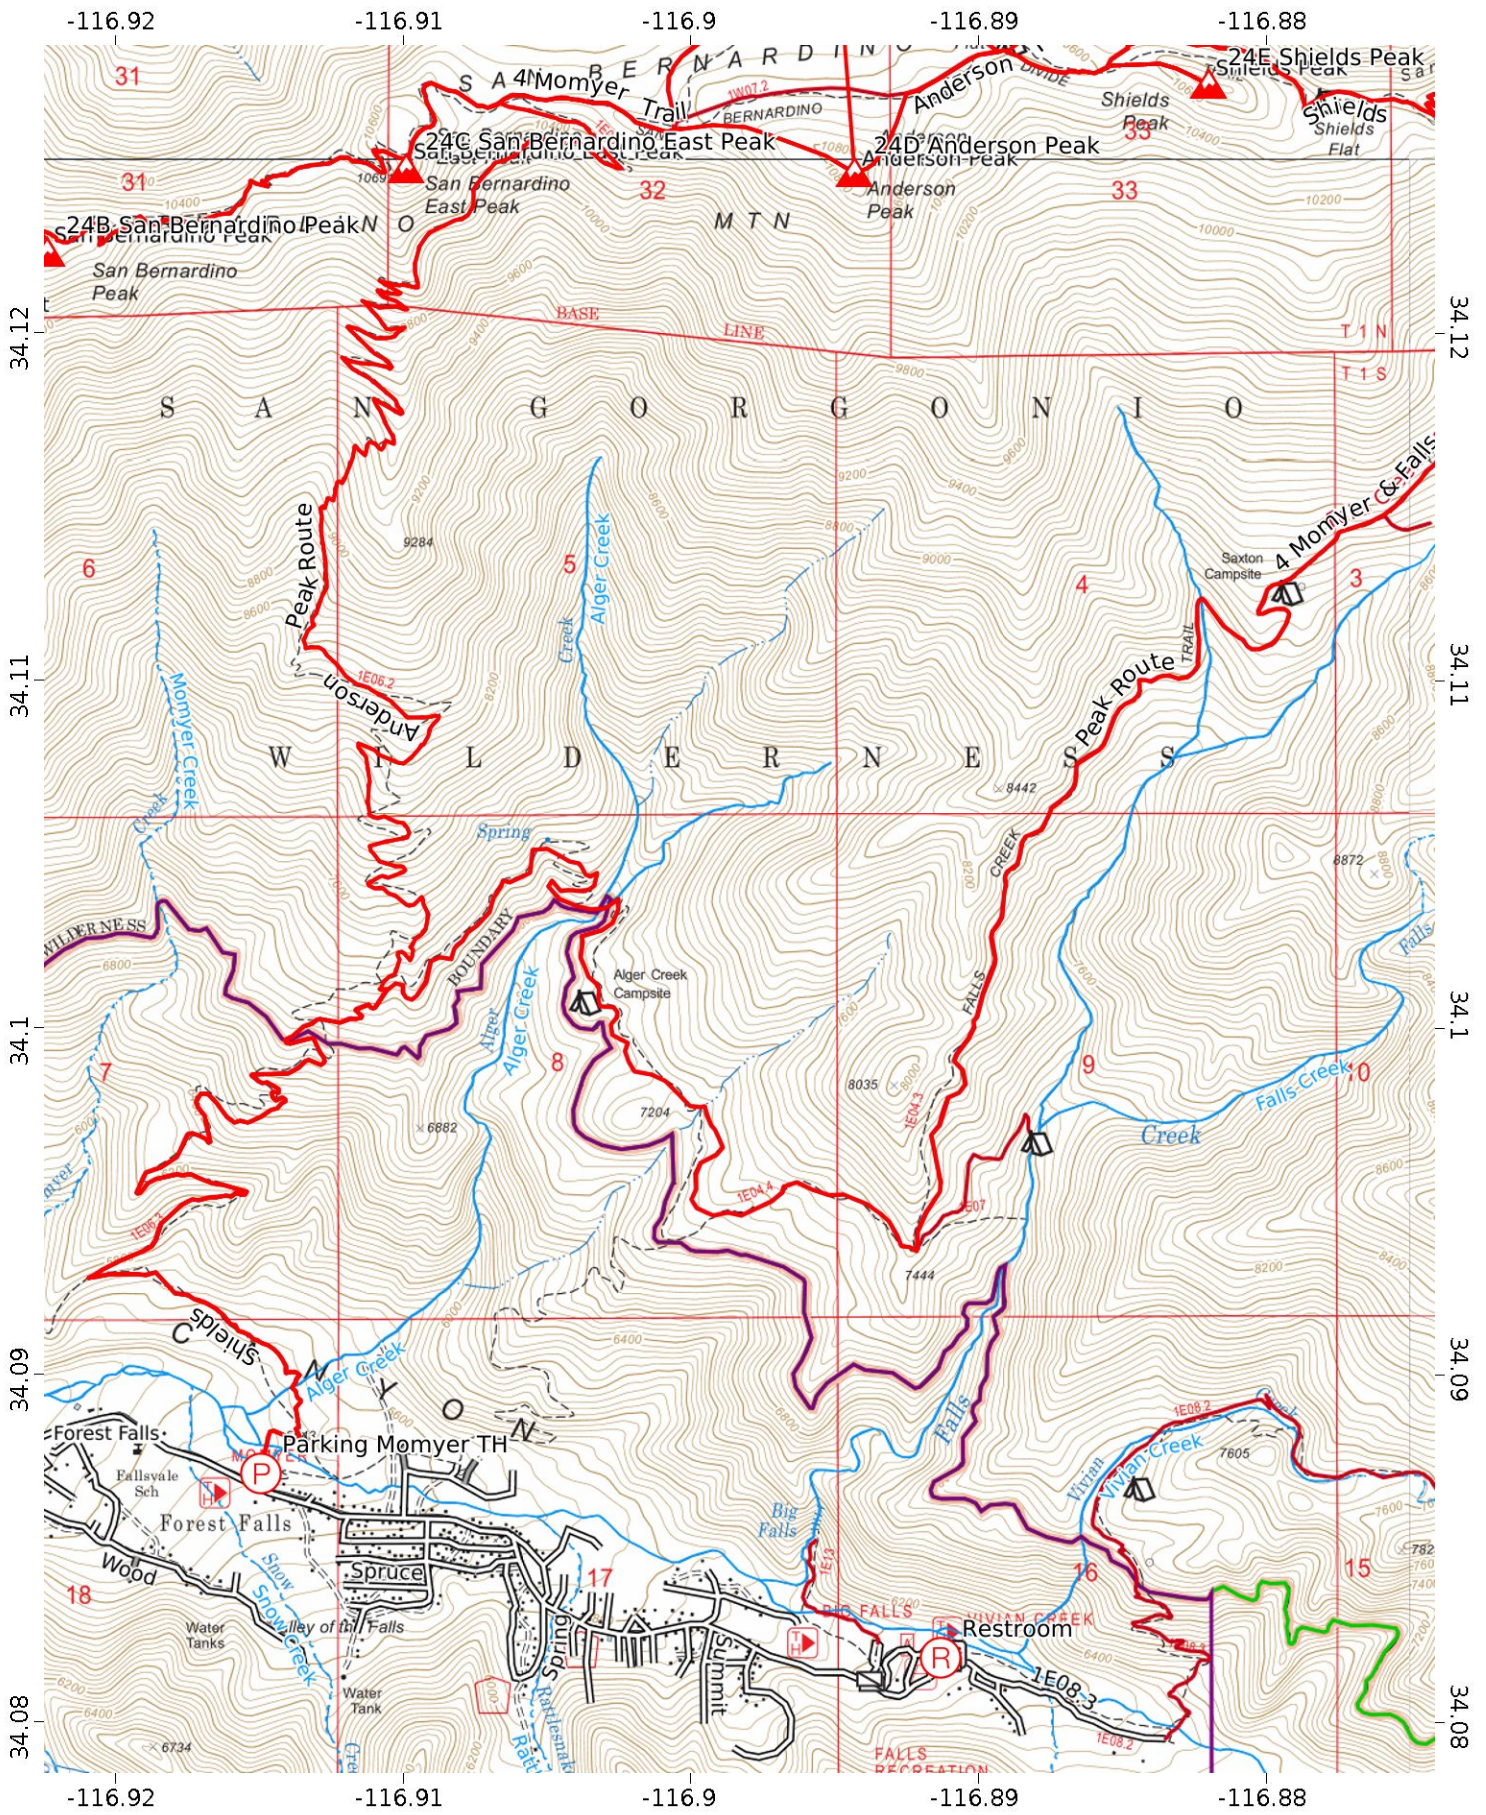

San Bernardino, Anderson, Shie 115
 WGS84
 UTM Zone 11S

San Bernardino, Anderson, Shie 2/5
 WGS84
 UTM Zone 11S
CALTOPO

MN
 11.2°

San Bernardino, Anderson, Shie 3/5
 WGS84
 UTM Zone 11S
 CALTOPO
 Scale 1:26560 1 inch = 2213 feet

MN 11.2°

San Bernardino, Anderson, Shie 4/5

WGS84

UTM Zone 11S

0.5 1.0 1.5 mi
Scale 1:24226 1 inch = 2019 feet

San Bernardino, Anderson, Shie 5/5 1 2 3 4 km
 WGS84
 UTM Zone 11S
 CALTOPO
 Scale 1:29314 1 inch = 2443 feet
 MN 11.2°