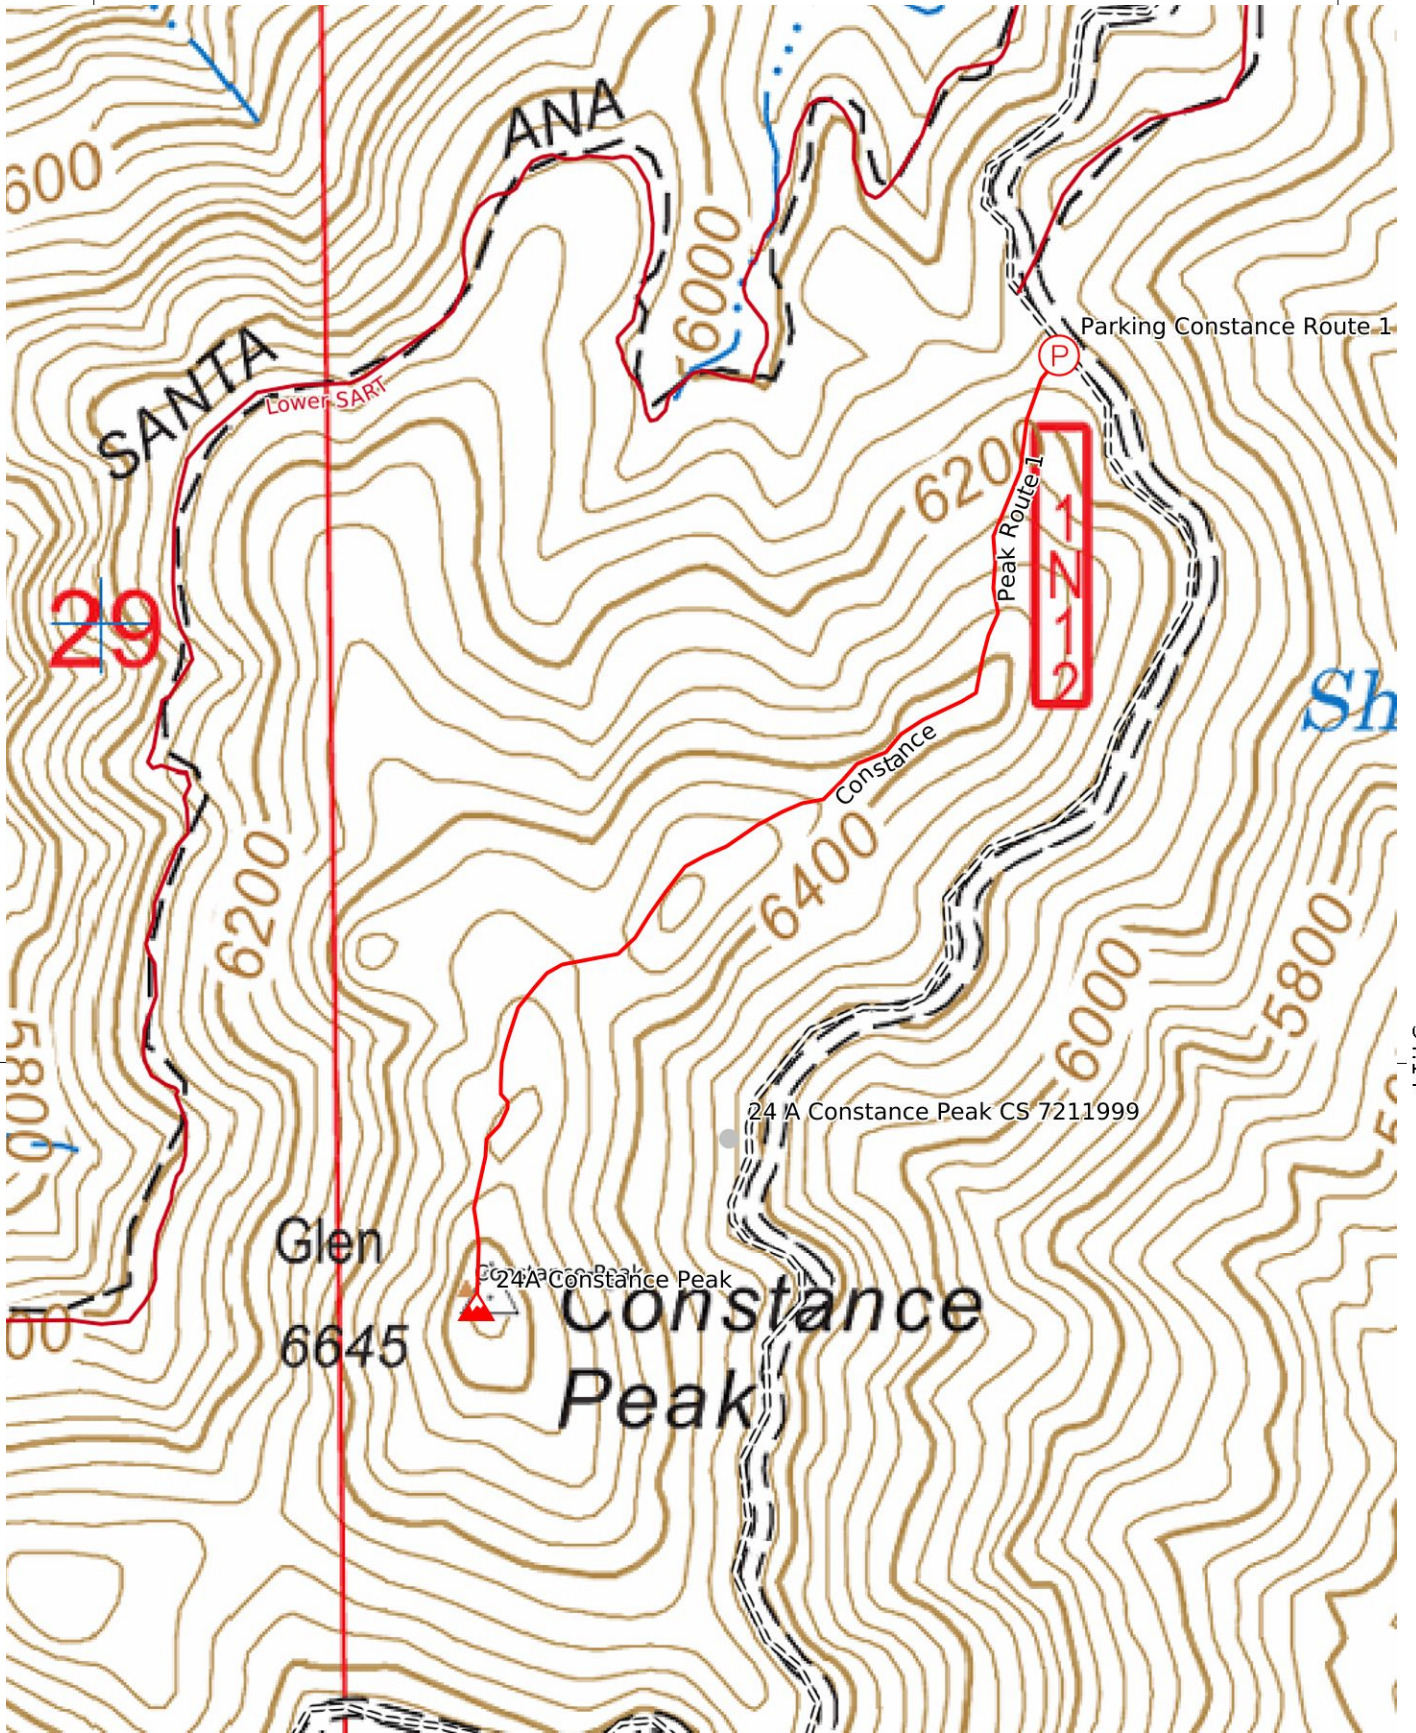

-117.0

-116.99

34.14

34.14

-117.0

-116.99

Constance Peak
 WGS84
 UTM Zone 11S

MN
 11.2°