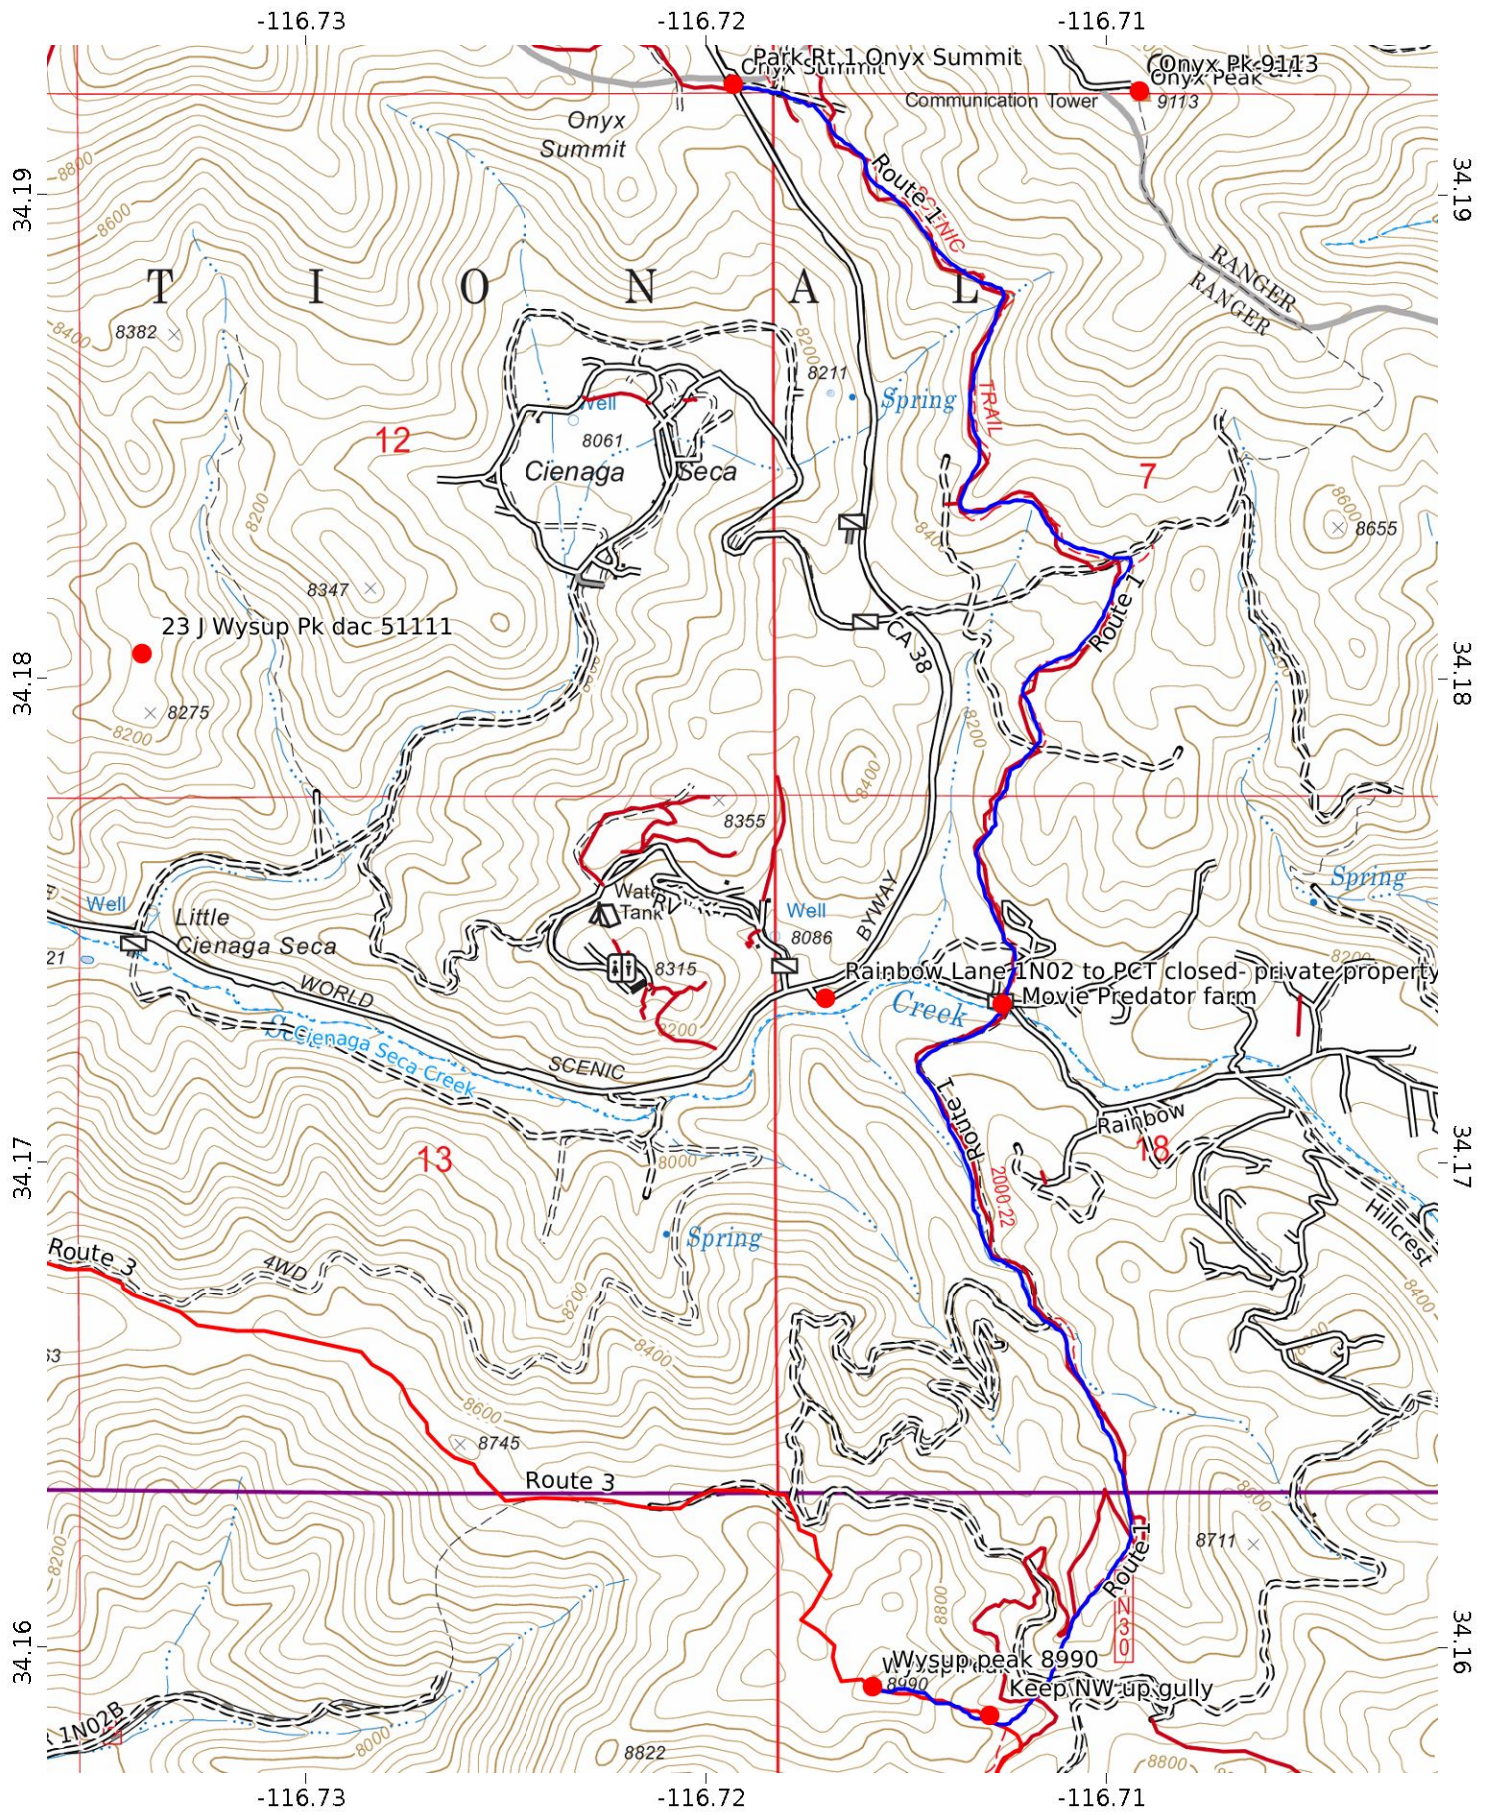

Wysup Peak 1/4
 WGS84
 UTM Zone 11S
 CALTOPO

Wysup Peak 2/4
 WGS84
 UTM Zone 11S

MN
 11.1°

Wysup Peak 3/4
 WGS84
 UTM Zone 11S
 CALTOPO

34.16 34.17 34.18

-116.76 -116.75 -116.74 -116.73 -116.72 -116.71

Wysup Peak 4/4
WGS84
UTM Zone 11S
CALTOPO

MN
11.1°