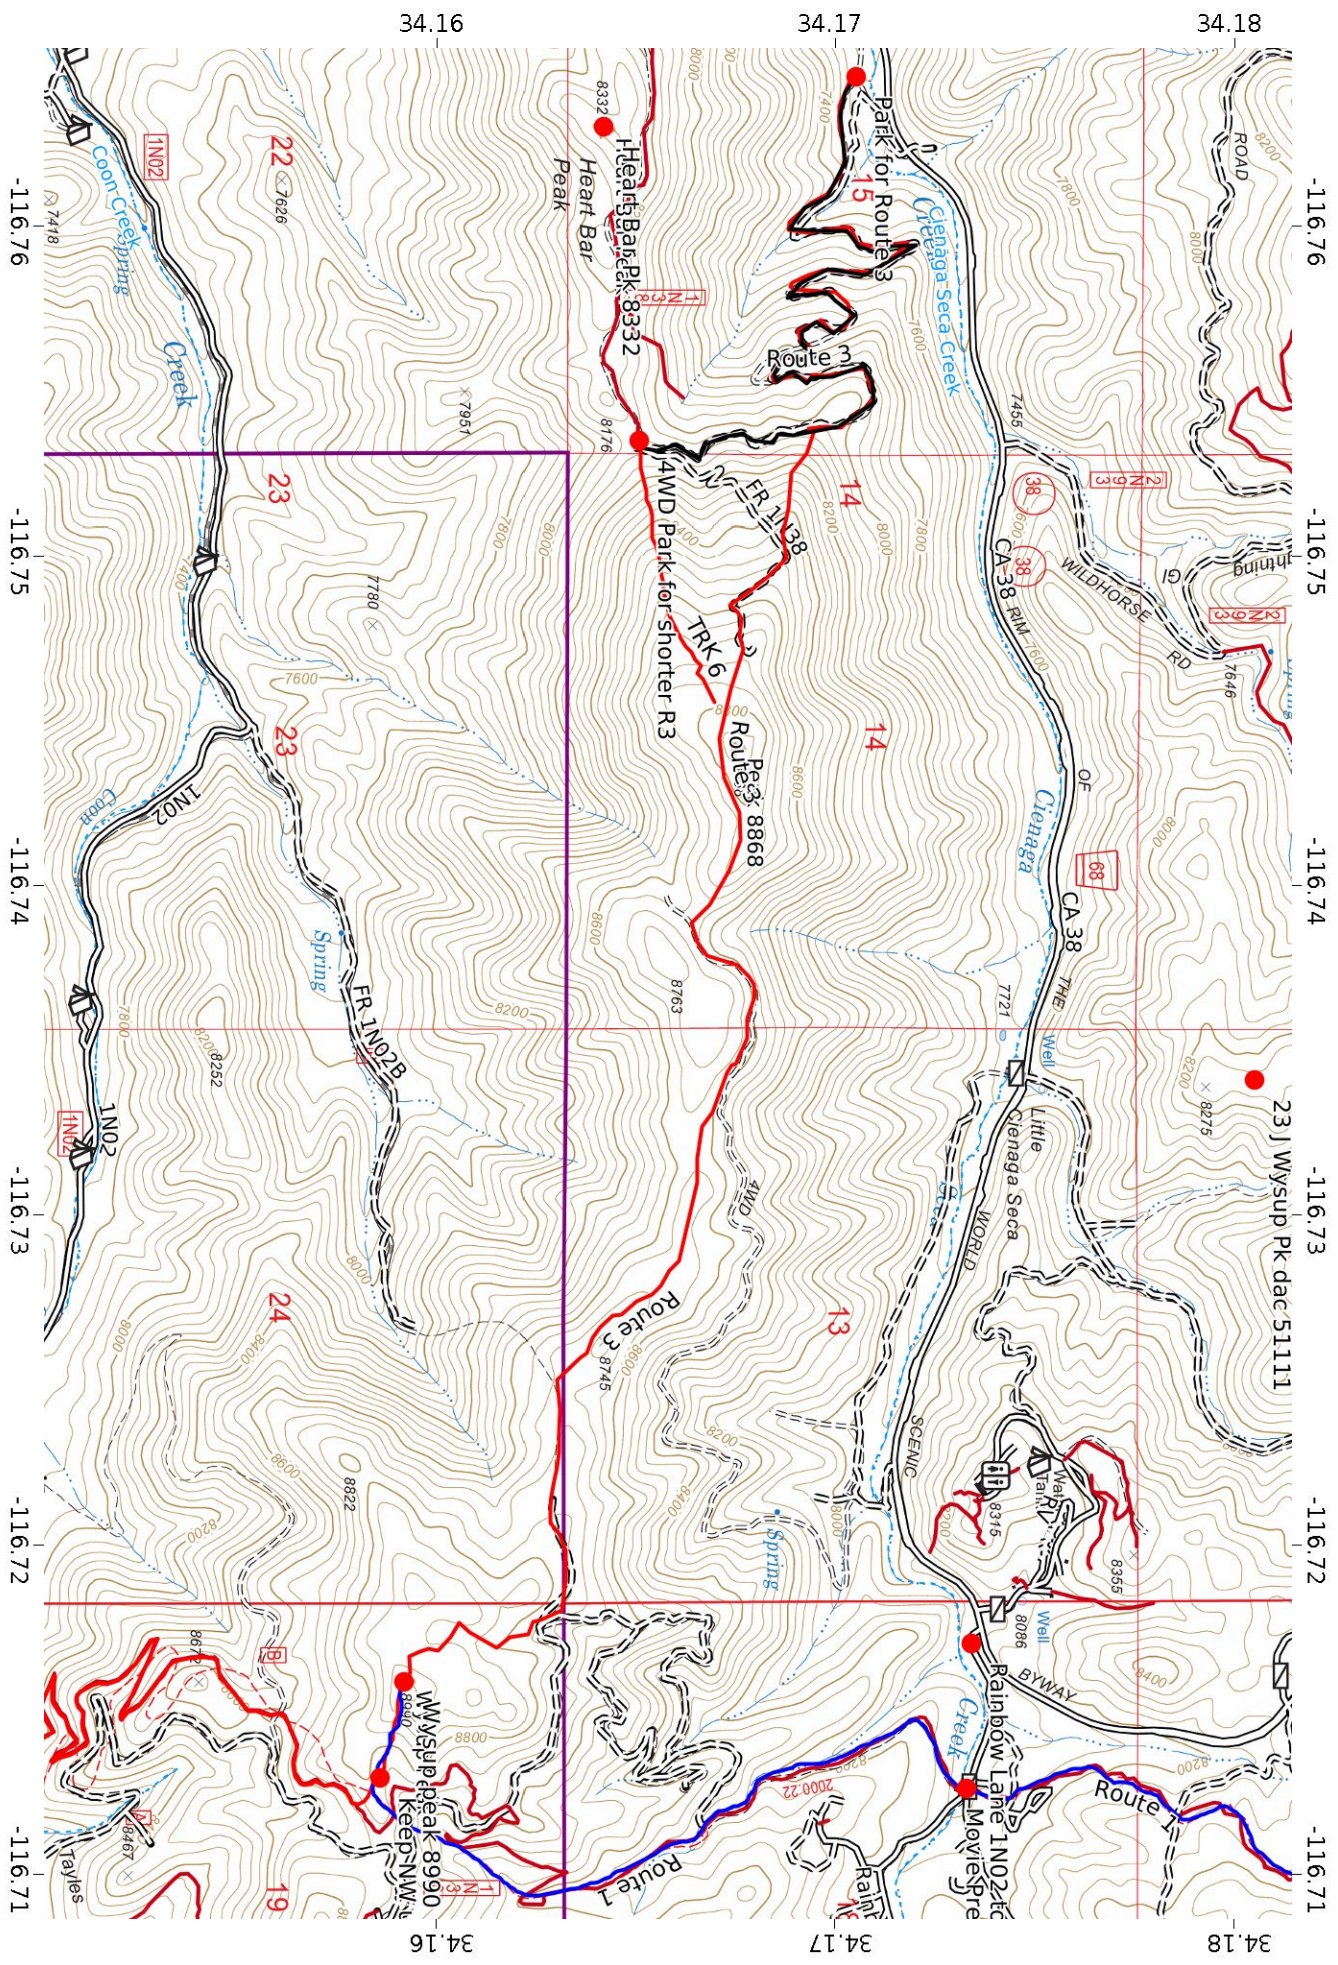

Wysup Peak 1/4
 WGS84
 UTM Zone 11S
 CALTOPO

Wysup Peak 2/4
 WGS84
 UTM Zone 11S

MN
 11.1°

Wysup Peak 3/4
 WGS84
 UTM Zone 11S
 CALTOPO

34.16 34.17 34.18

-116.76 -116.75 -116.74 -116.73 -116.72 -116.71

Wysup Peak 4/4
WGS84
UTM Zone 11S
CALTOPO

MN
11.1°