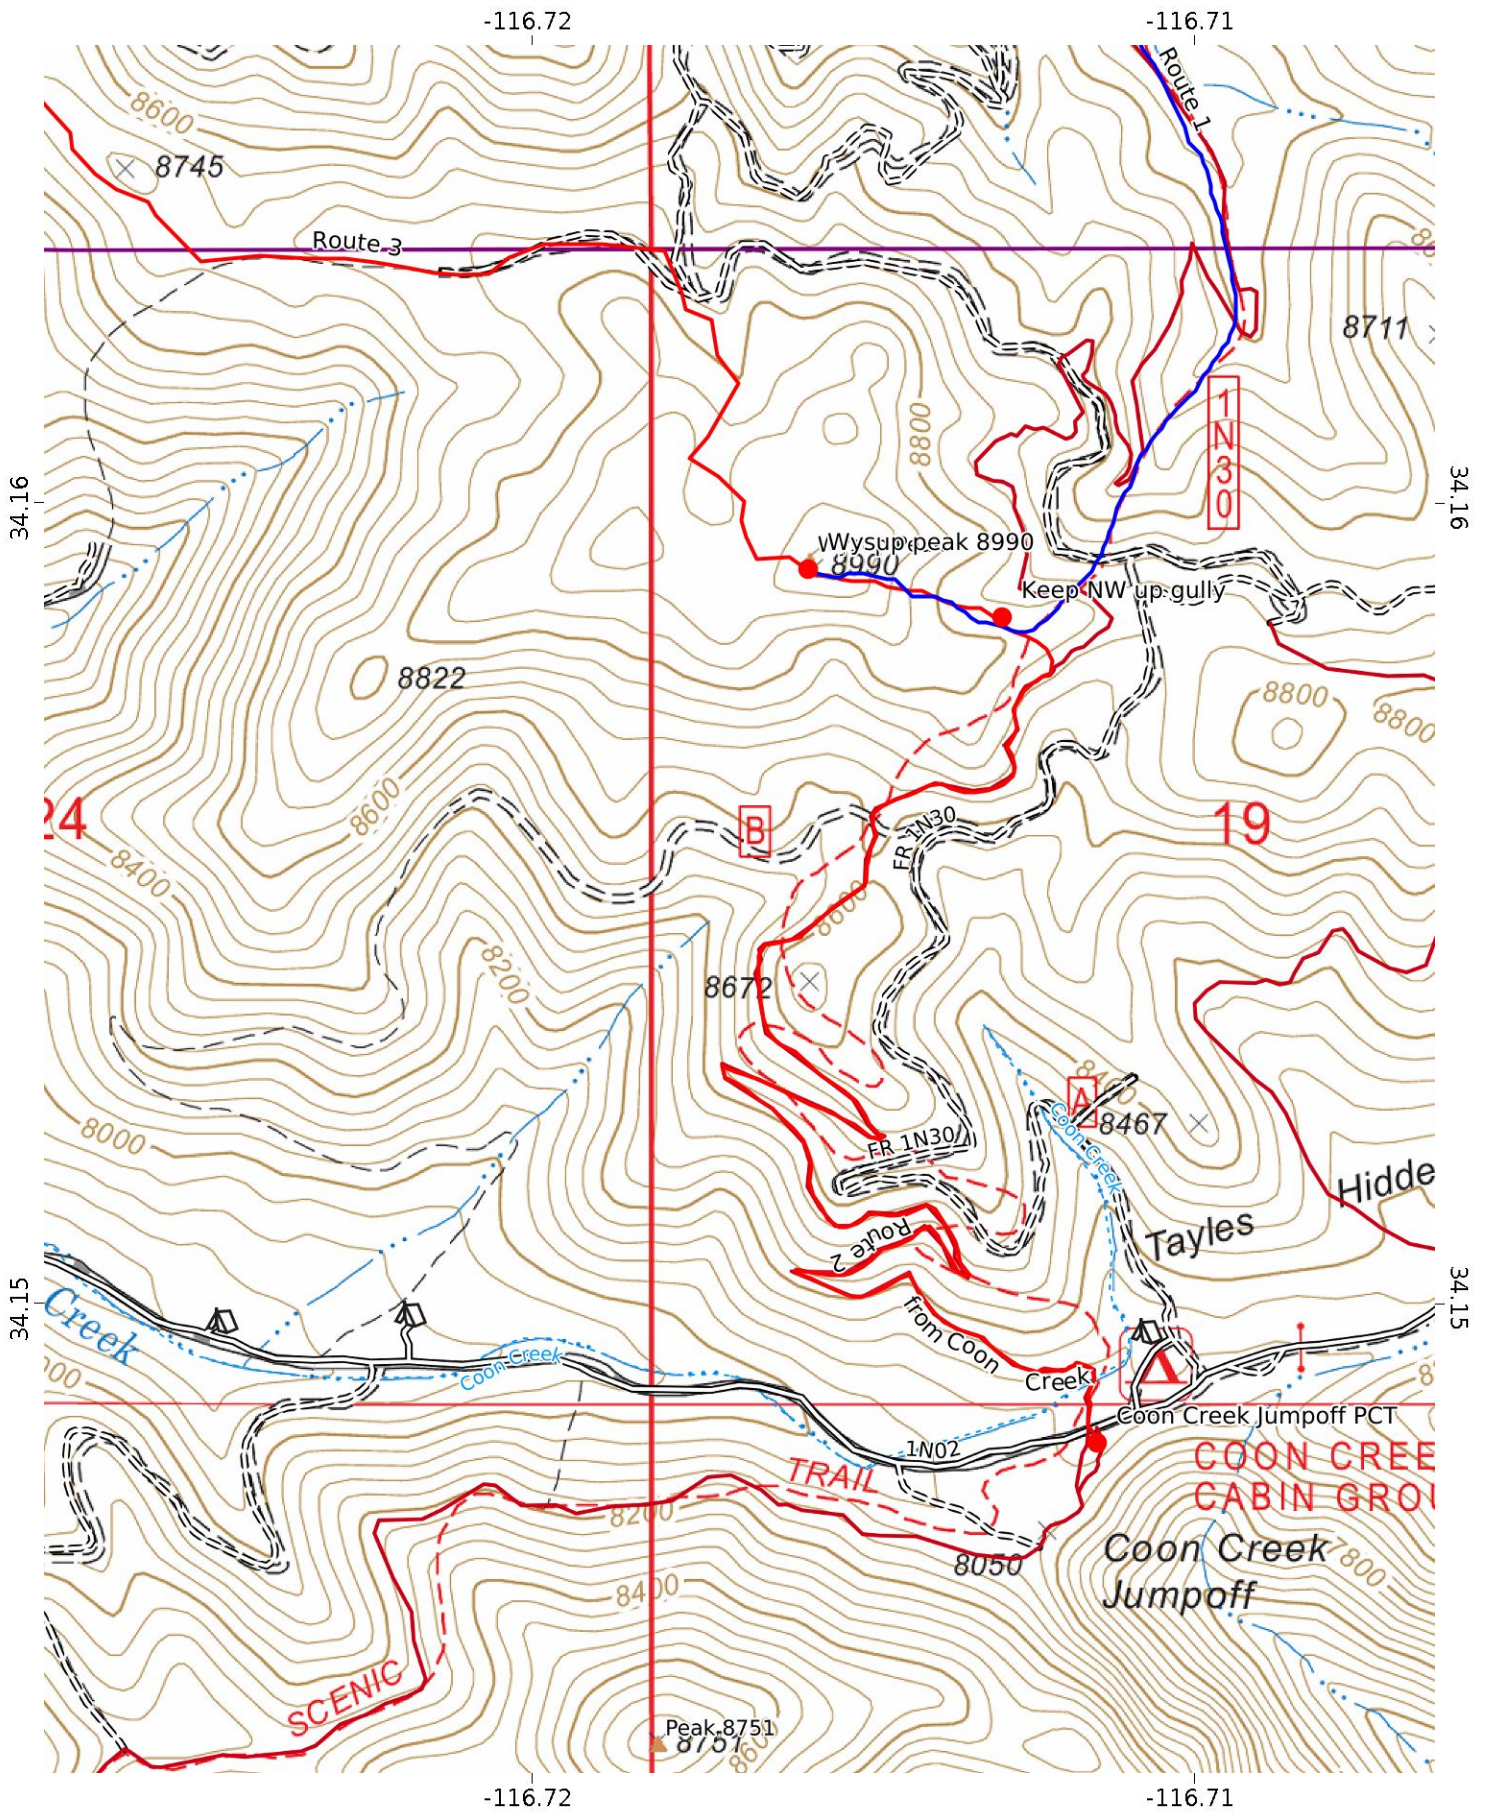

Wysup Peak 1/4
 WGS84
 UTM Zone 11S
 CALTOPO

Wysup Peak 2/4
 WGS84
 UTM Zone 11S

MN
 11.1°

Wysup Peak 3/4
 WGS84
 UTM Zone 11S
 CALTOPO

34.16 34.17 34.18

-116.76 -116.75 -116.74 -116.73 -116.72 -116.71

Wysup Peak 4/4
WGS84
UTM Zone 11S
CALTOPO

MN
11.1°