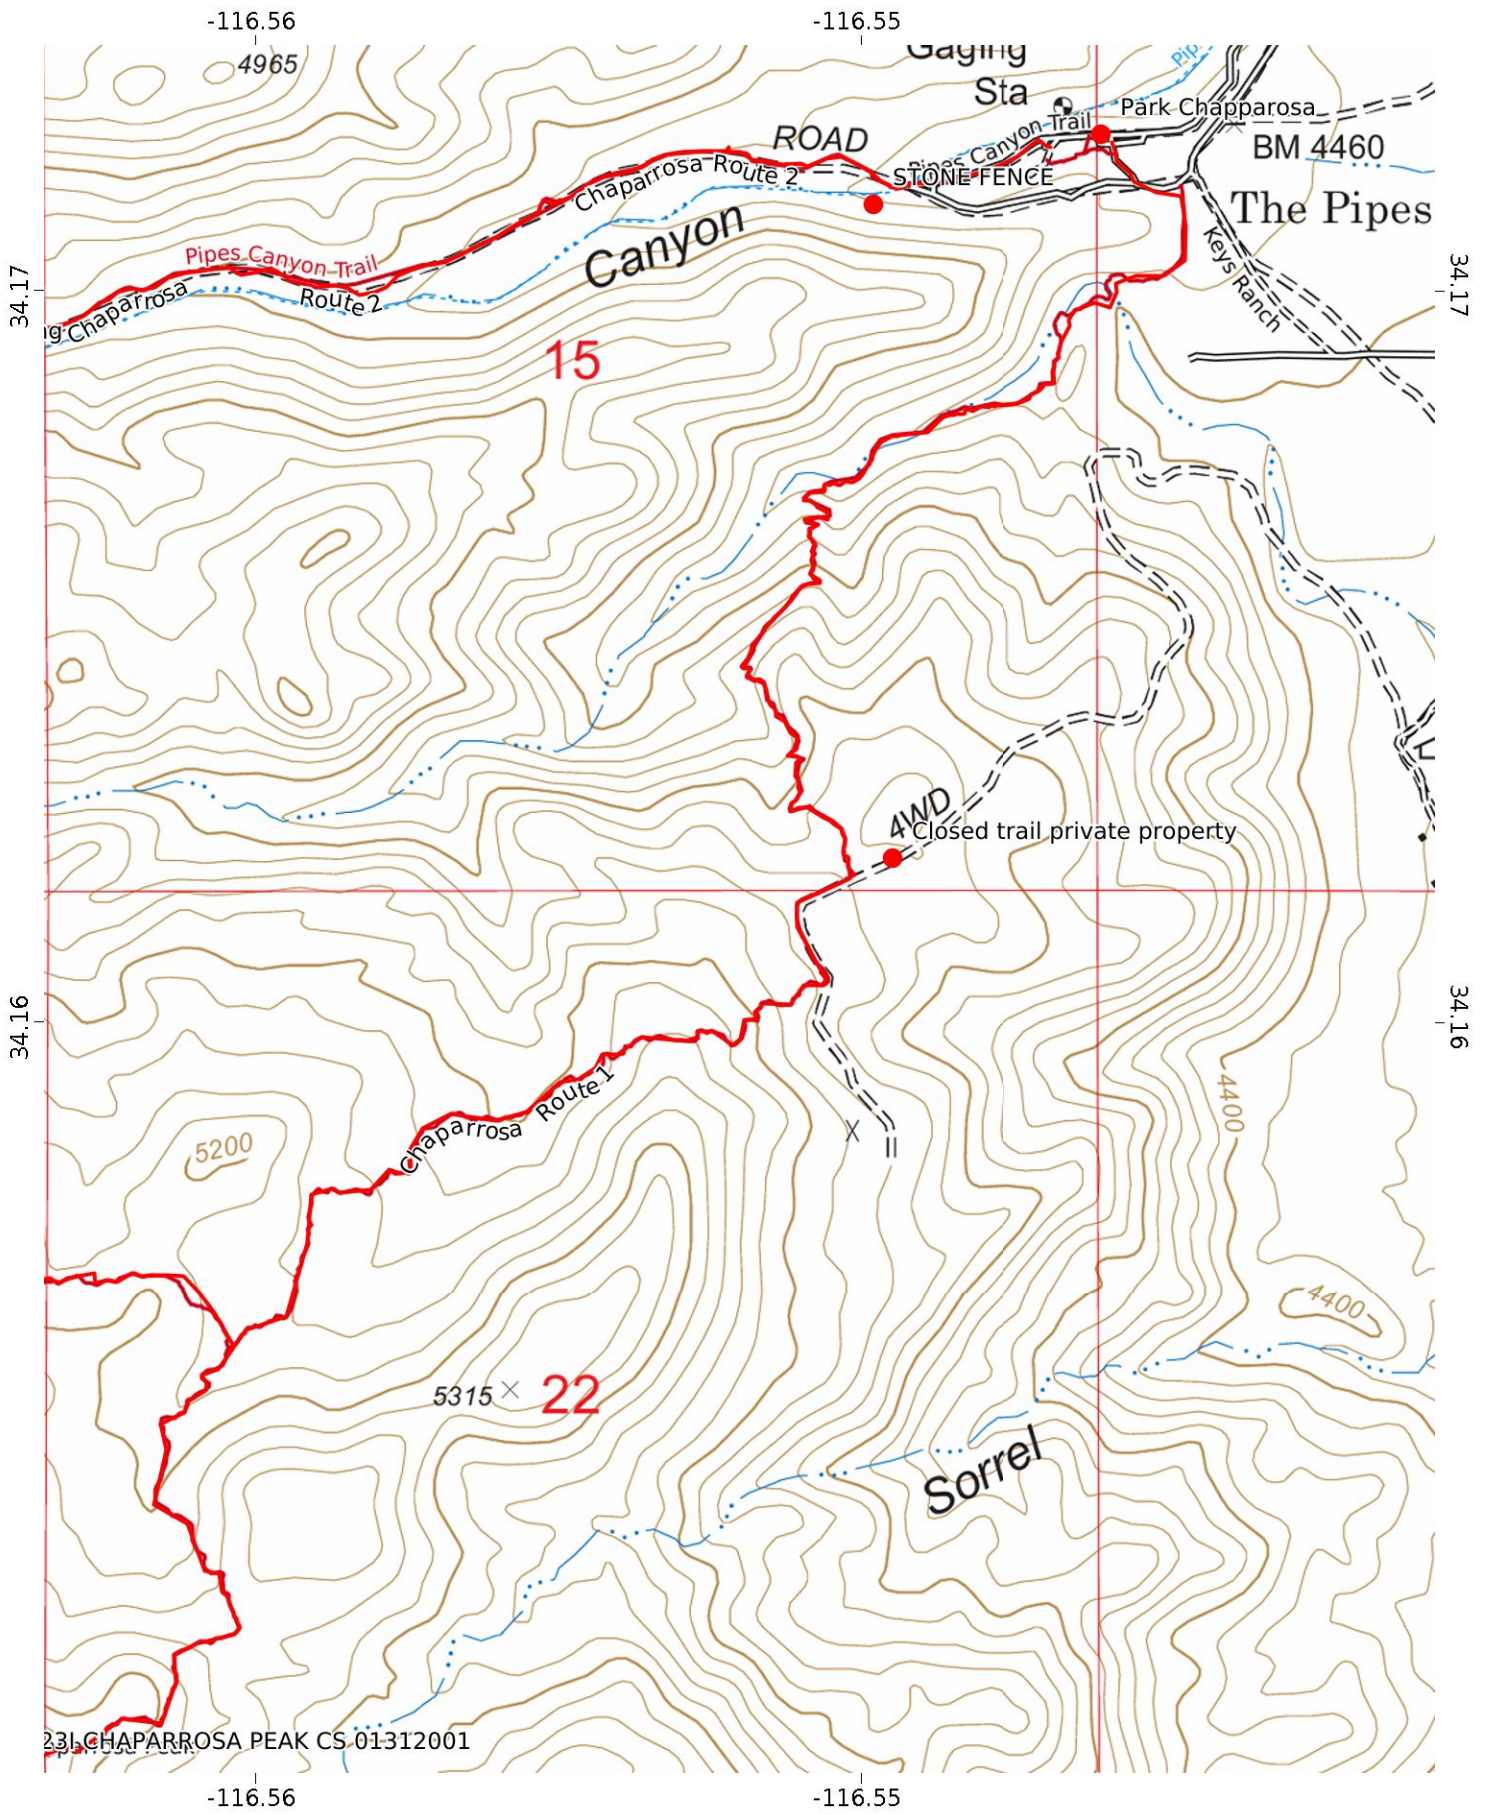

Chaparrosa Peak 1/3
 WGS84
 UTM Zone 11S
CALTOPO

Chaparrosa Peak 2/3

WGS84

UTM Zone 11S

Scale 1:11192 1 inch = 933 feet

MN 11.1°

Chaparrosa Peak 3/3

WGS84

UTM Zone 11S

Scale 1:11499 1 inch = 958 feet

MN 11.1°