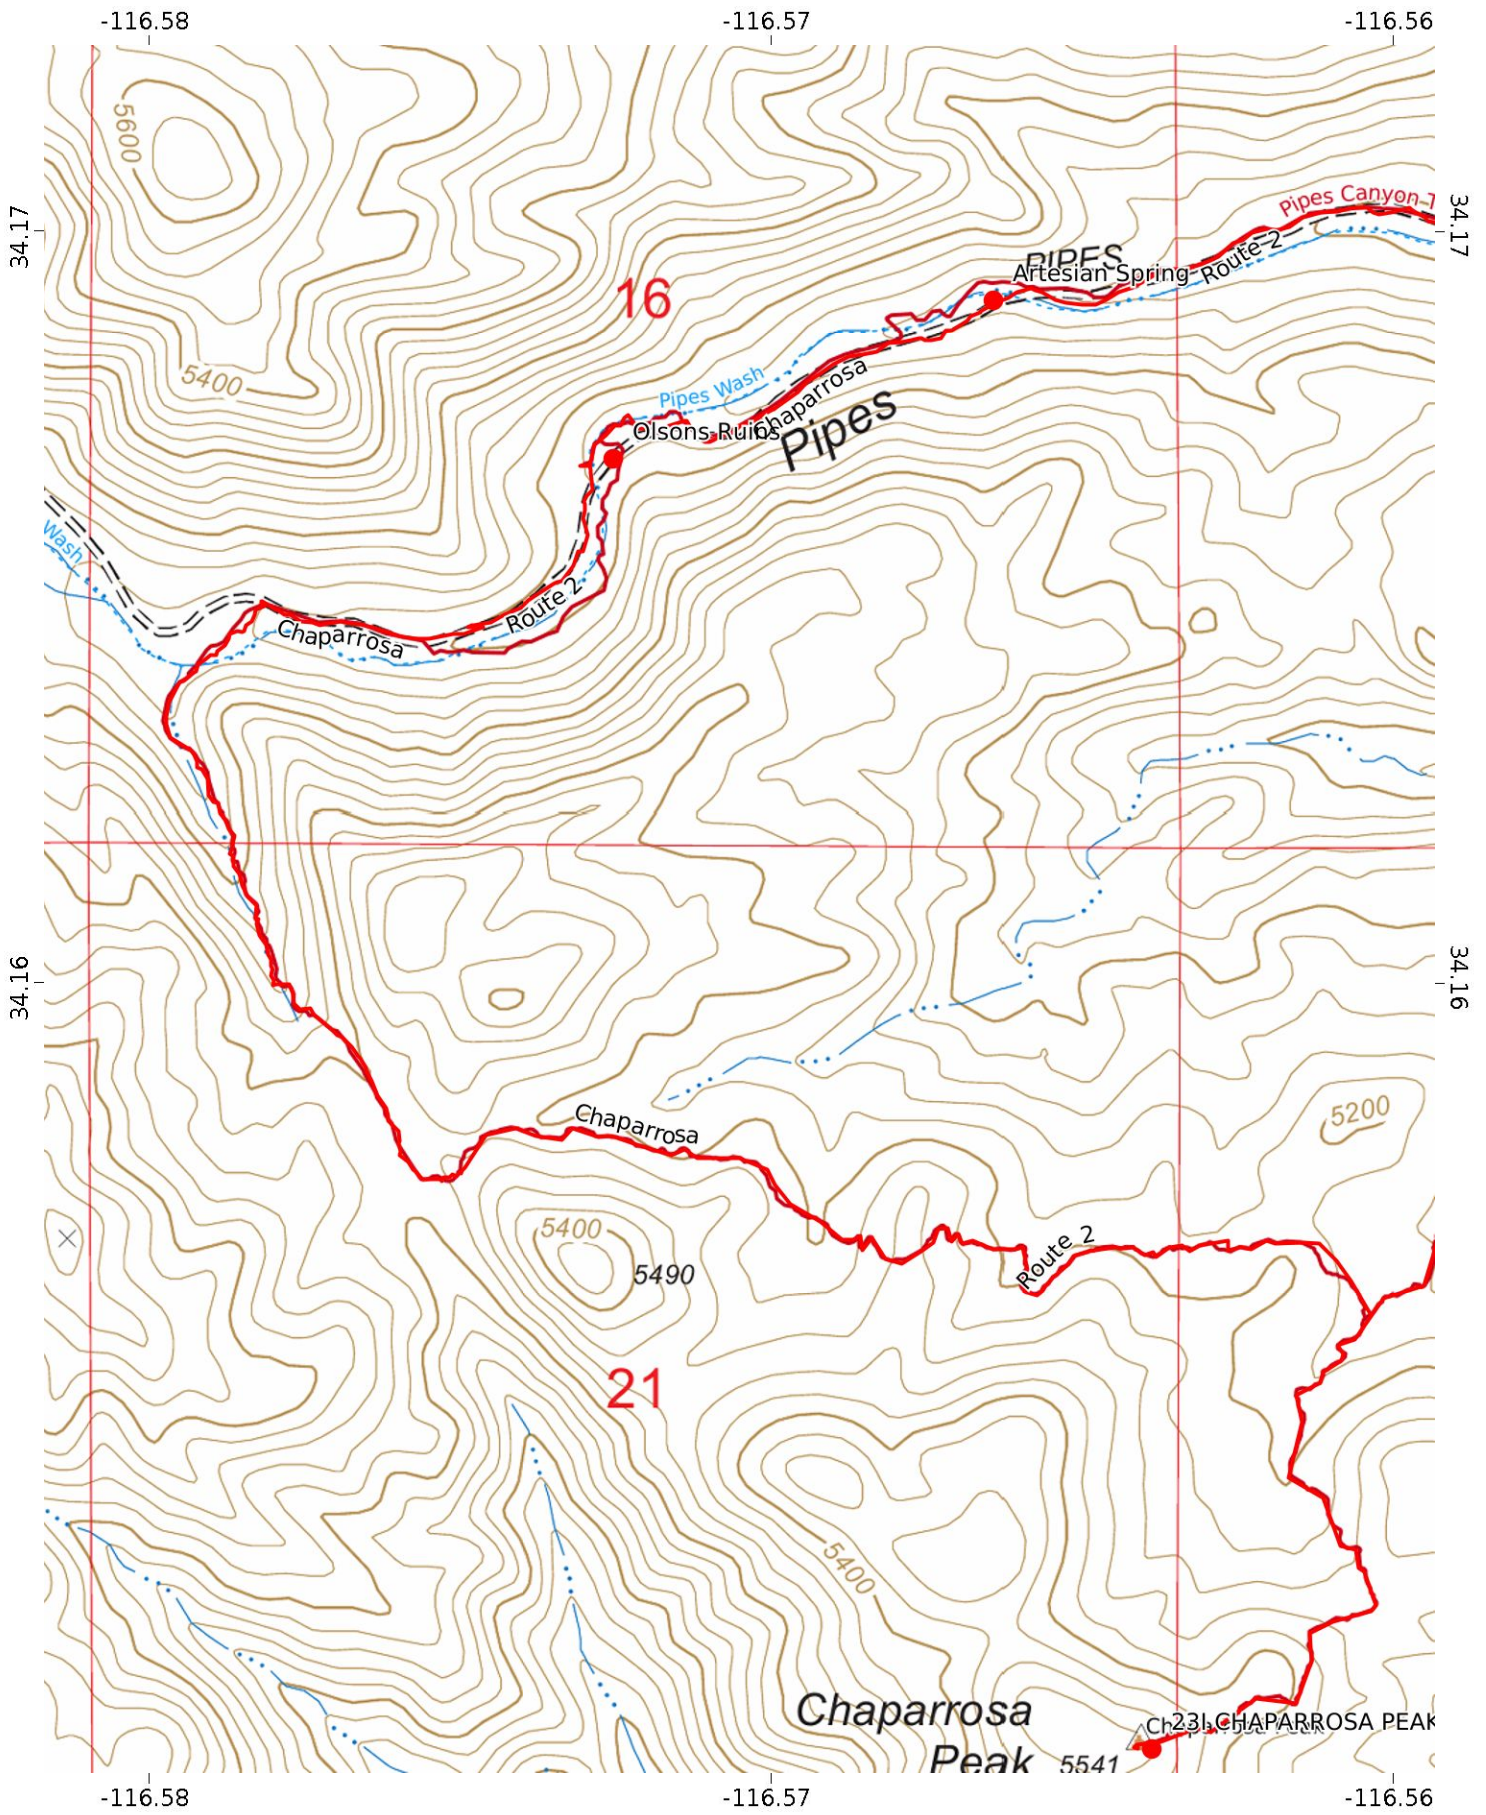

Chaparrosa Peak 1/3
 WGS84
 UTM Zone 11S
CALTOPO

Chaparrosa Peak 2/3

WGS84

UTM Zone 11S

Scale 1:11192 1 inch = 933 feet

MN 11.1°

Chaparrosa Peak 3/3

WGS84

UTM Zone 11S

Scale 1:11499 1 inch = 958 feet

MN 11.1°