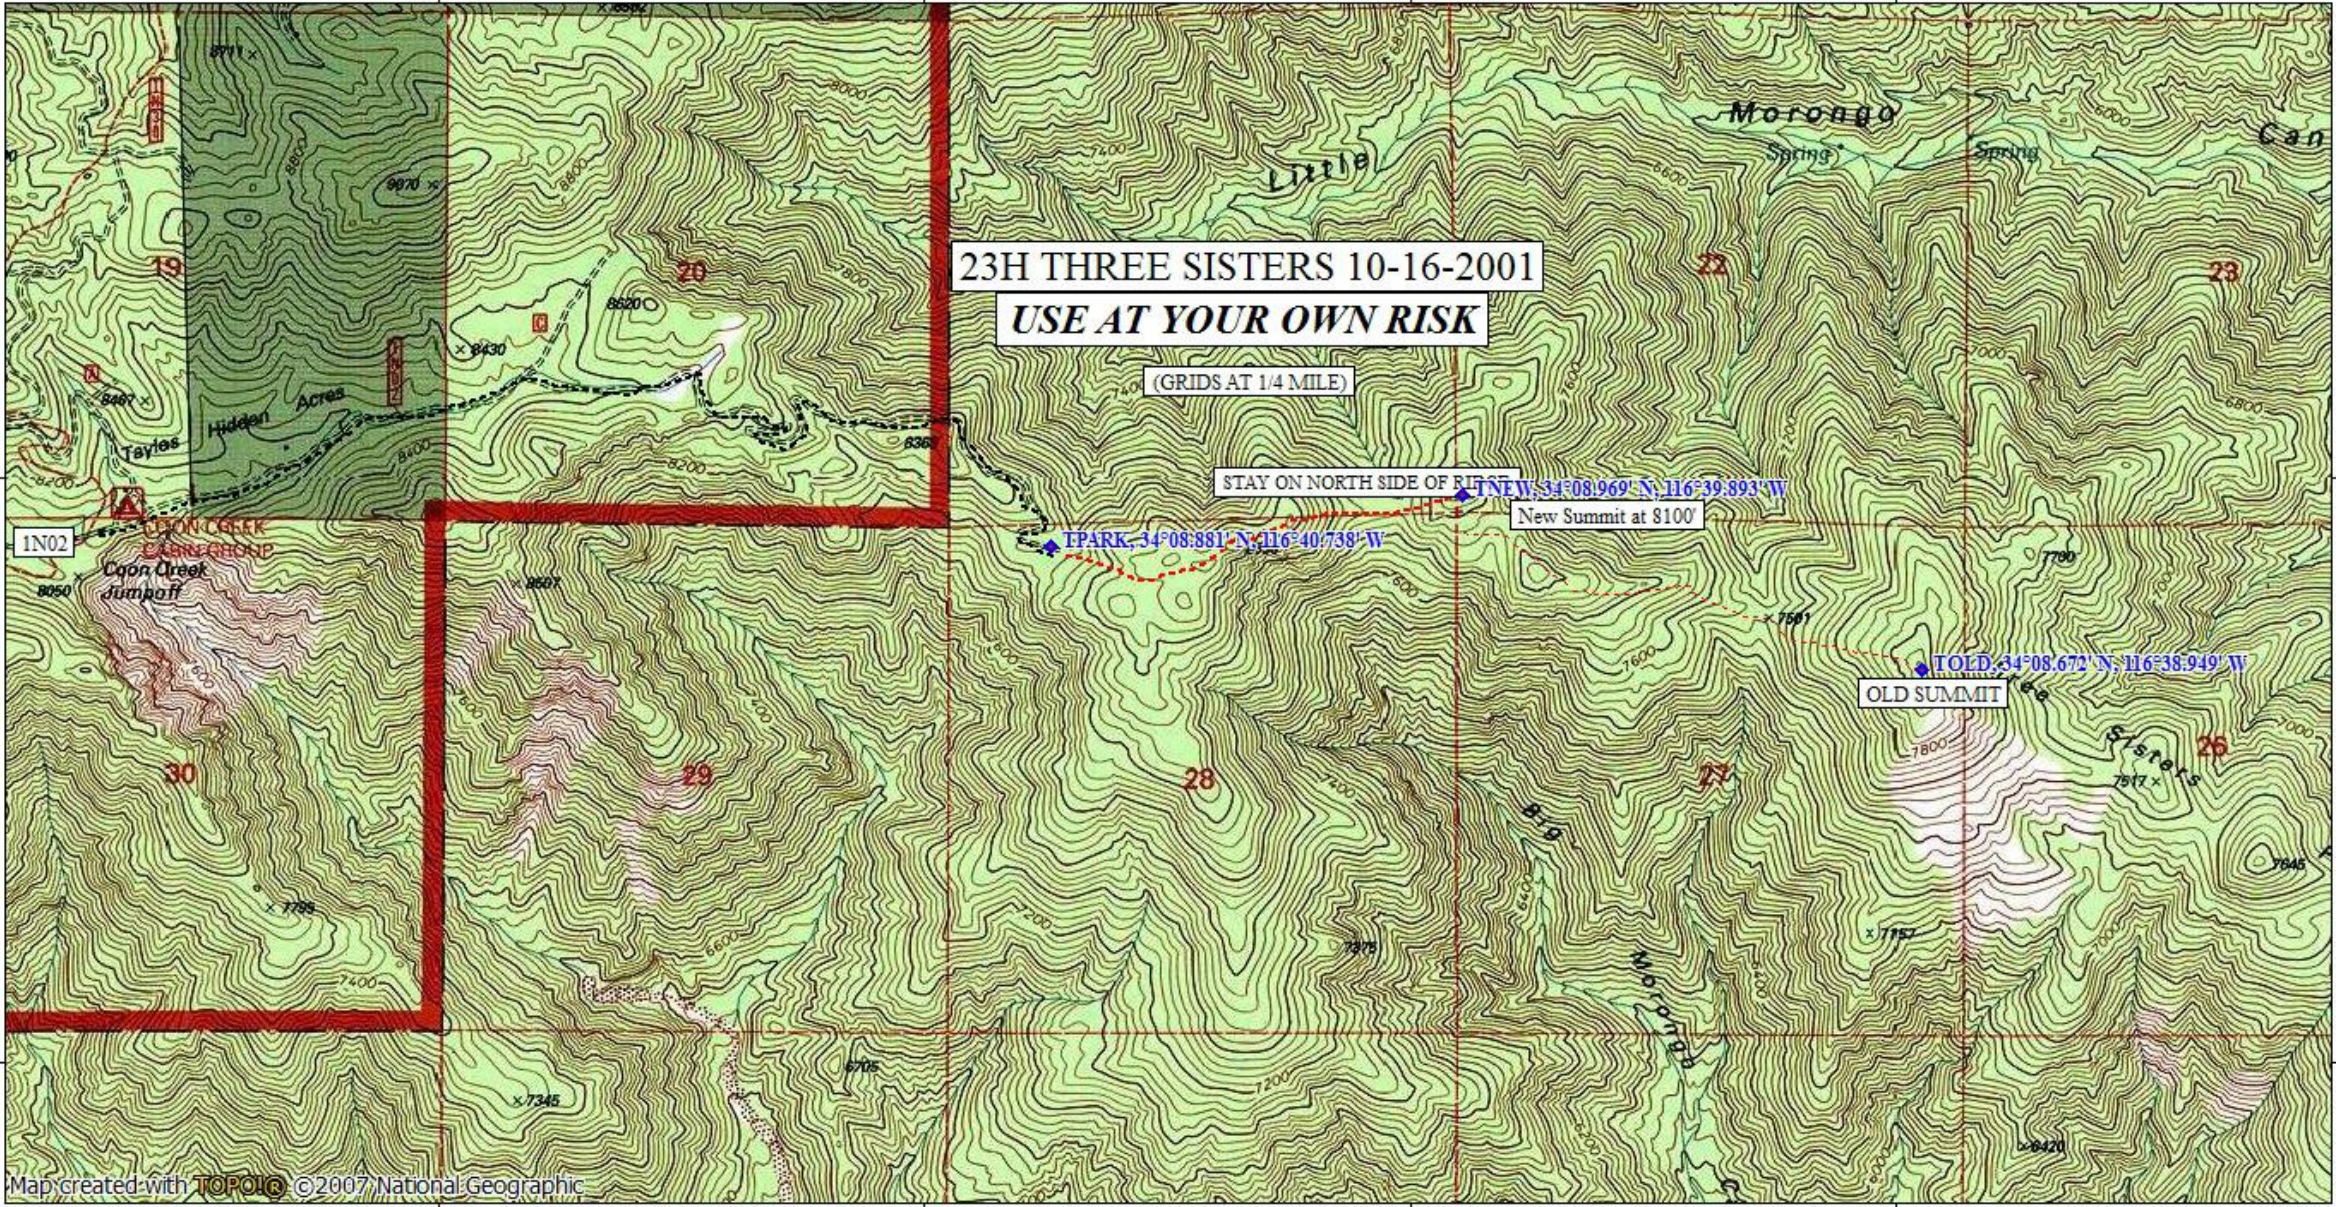

116°42.000' W

116°41.000' W

116°40.000' W

WGS84 116°39.000' W

34°09.000' N

34°09.000' N

34°08.000' N

34°08.000' N

23H THREE SISTERS 10-16-2001

USE AT YOUR OWN RISK

(GRIDS AT 1/4 MILE)

STAY ON NORTH SIDE OF RIDGE

TPARK, 34°08.881' N, 116°40.738' W

NEW, 34°08.969' N, 116°39.893' W  
New Summit at 8100'

OLD SUMMIT

TOLD, 34°08.672' N, 116°38.949' W

Map created with TOPO! ©2007 National Geographic

116°42.000' W

116°41.000' W

116°40.000' W

WGS84 116°39.000' W

TN MN  
12°  
12/02/14