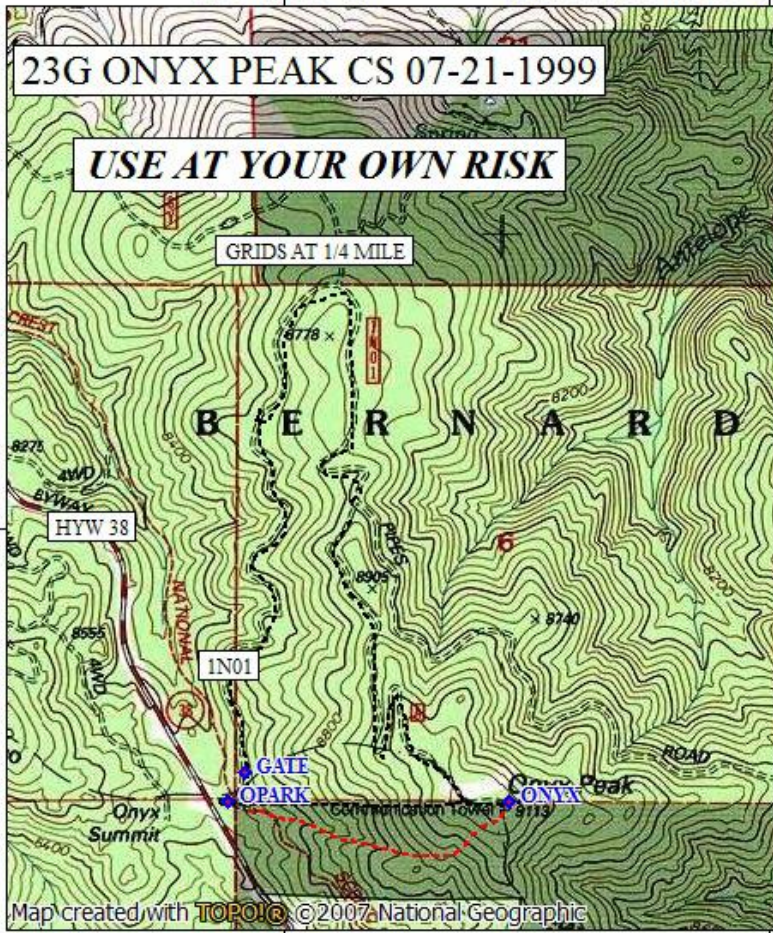

116°43'00" W

WGS84 116°42'00" W

23G ONYX PEAK CS 07-21-1999

USE AT YOUR OWN RISK

GRIDS AT 1/4 MILE

34°12'00" N

34°12'00" N

Map created with TOPO! © 2007 National Geographic