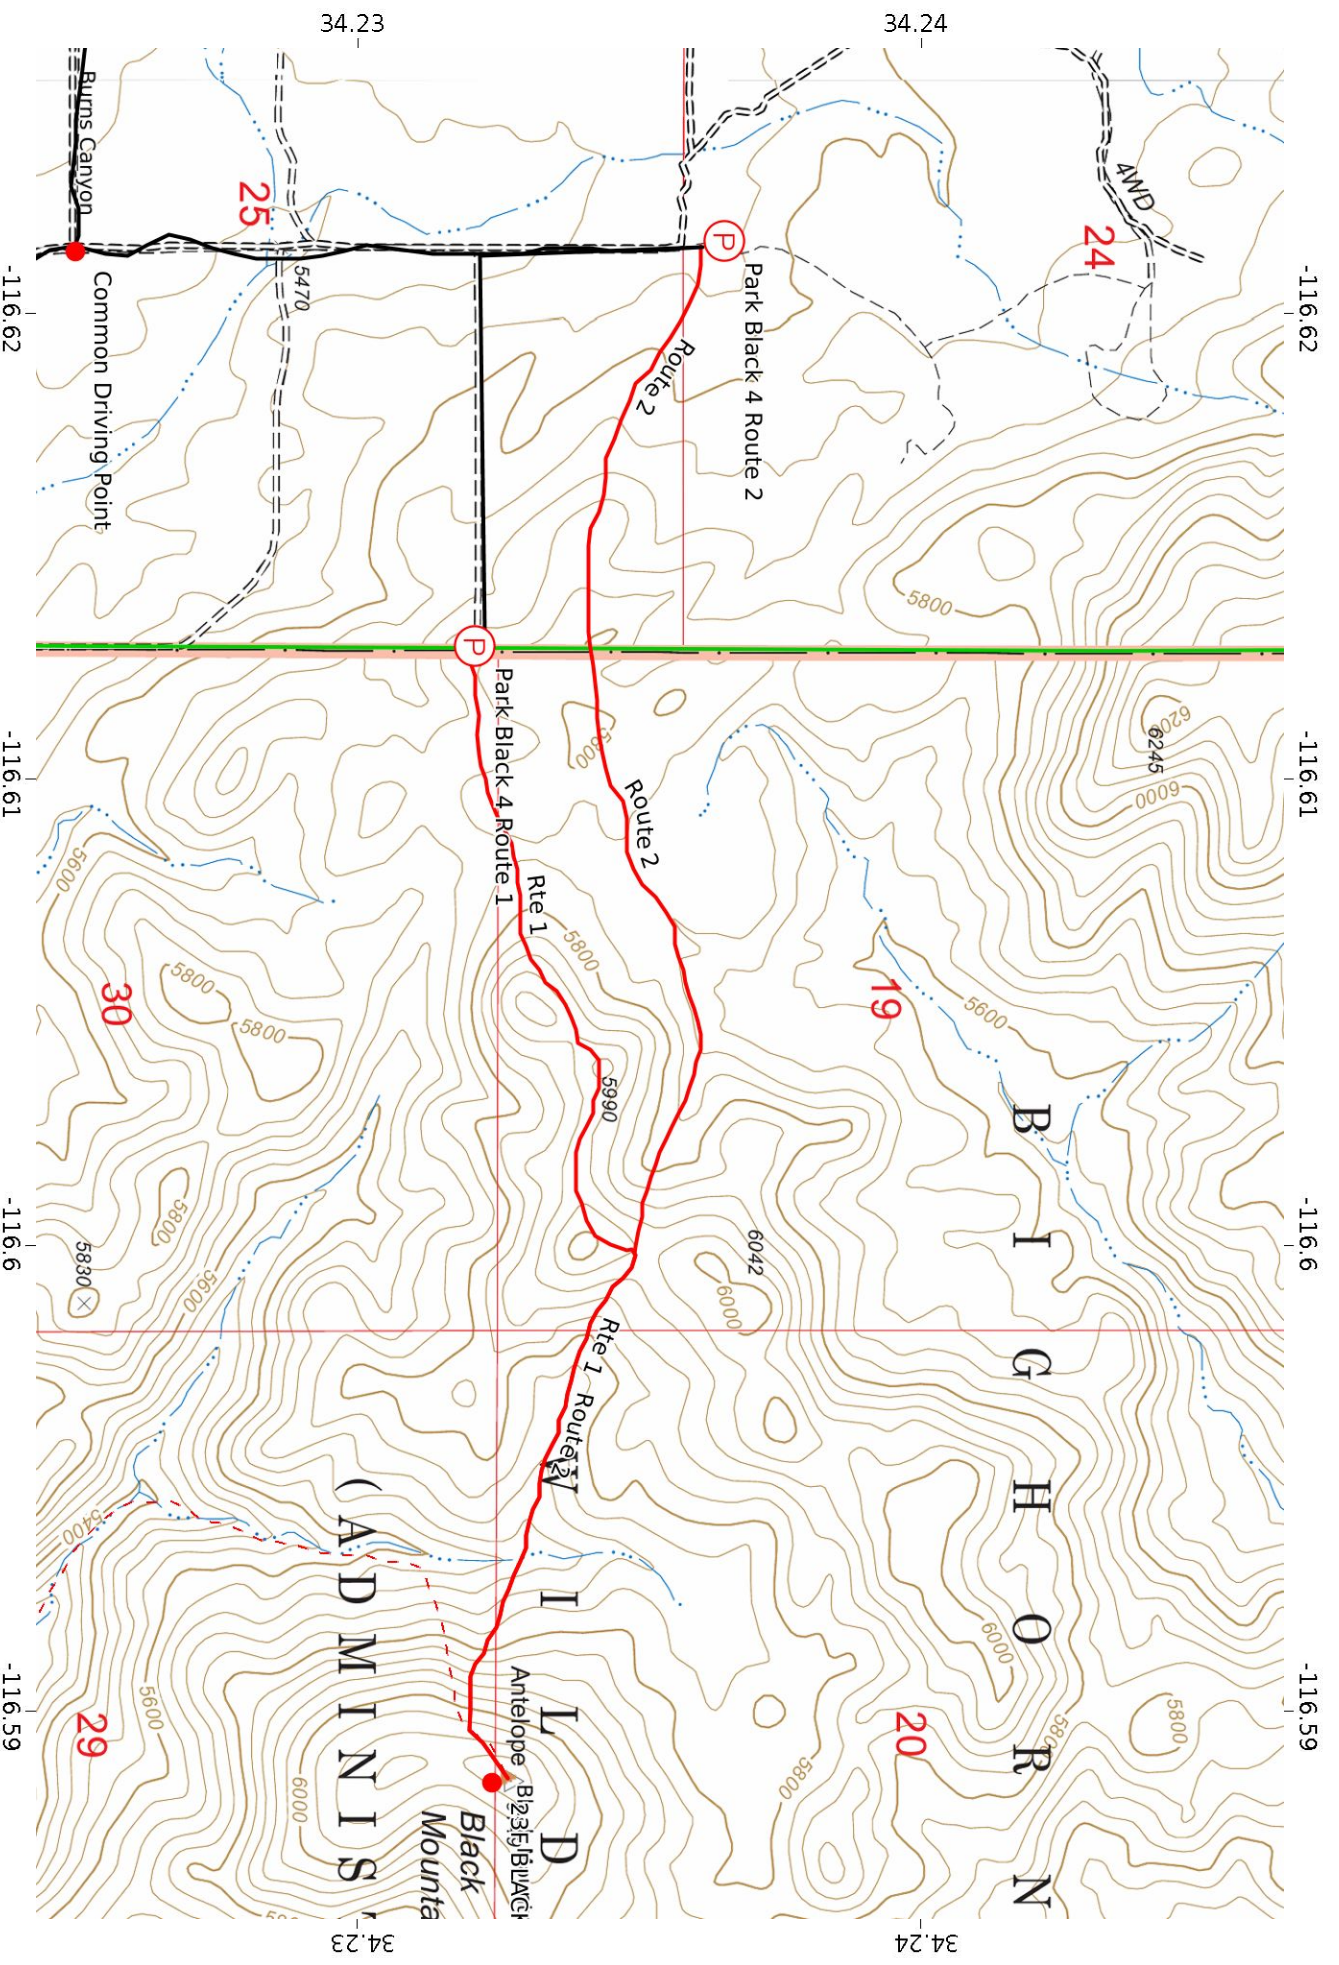

Black Mountain #4 1/3

WGS84

UTM Zone 11S

Black Mountain #4 2/3

WGS84

UTM Zone 11S

Scale 1:20044 1 inch = 1670 feet

Black Mountain #4 3/3

WGS84

UTM Zone 11S