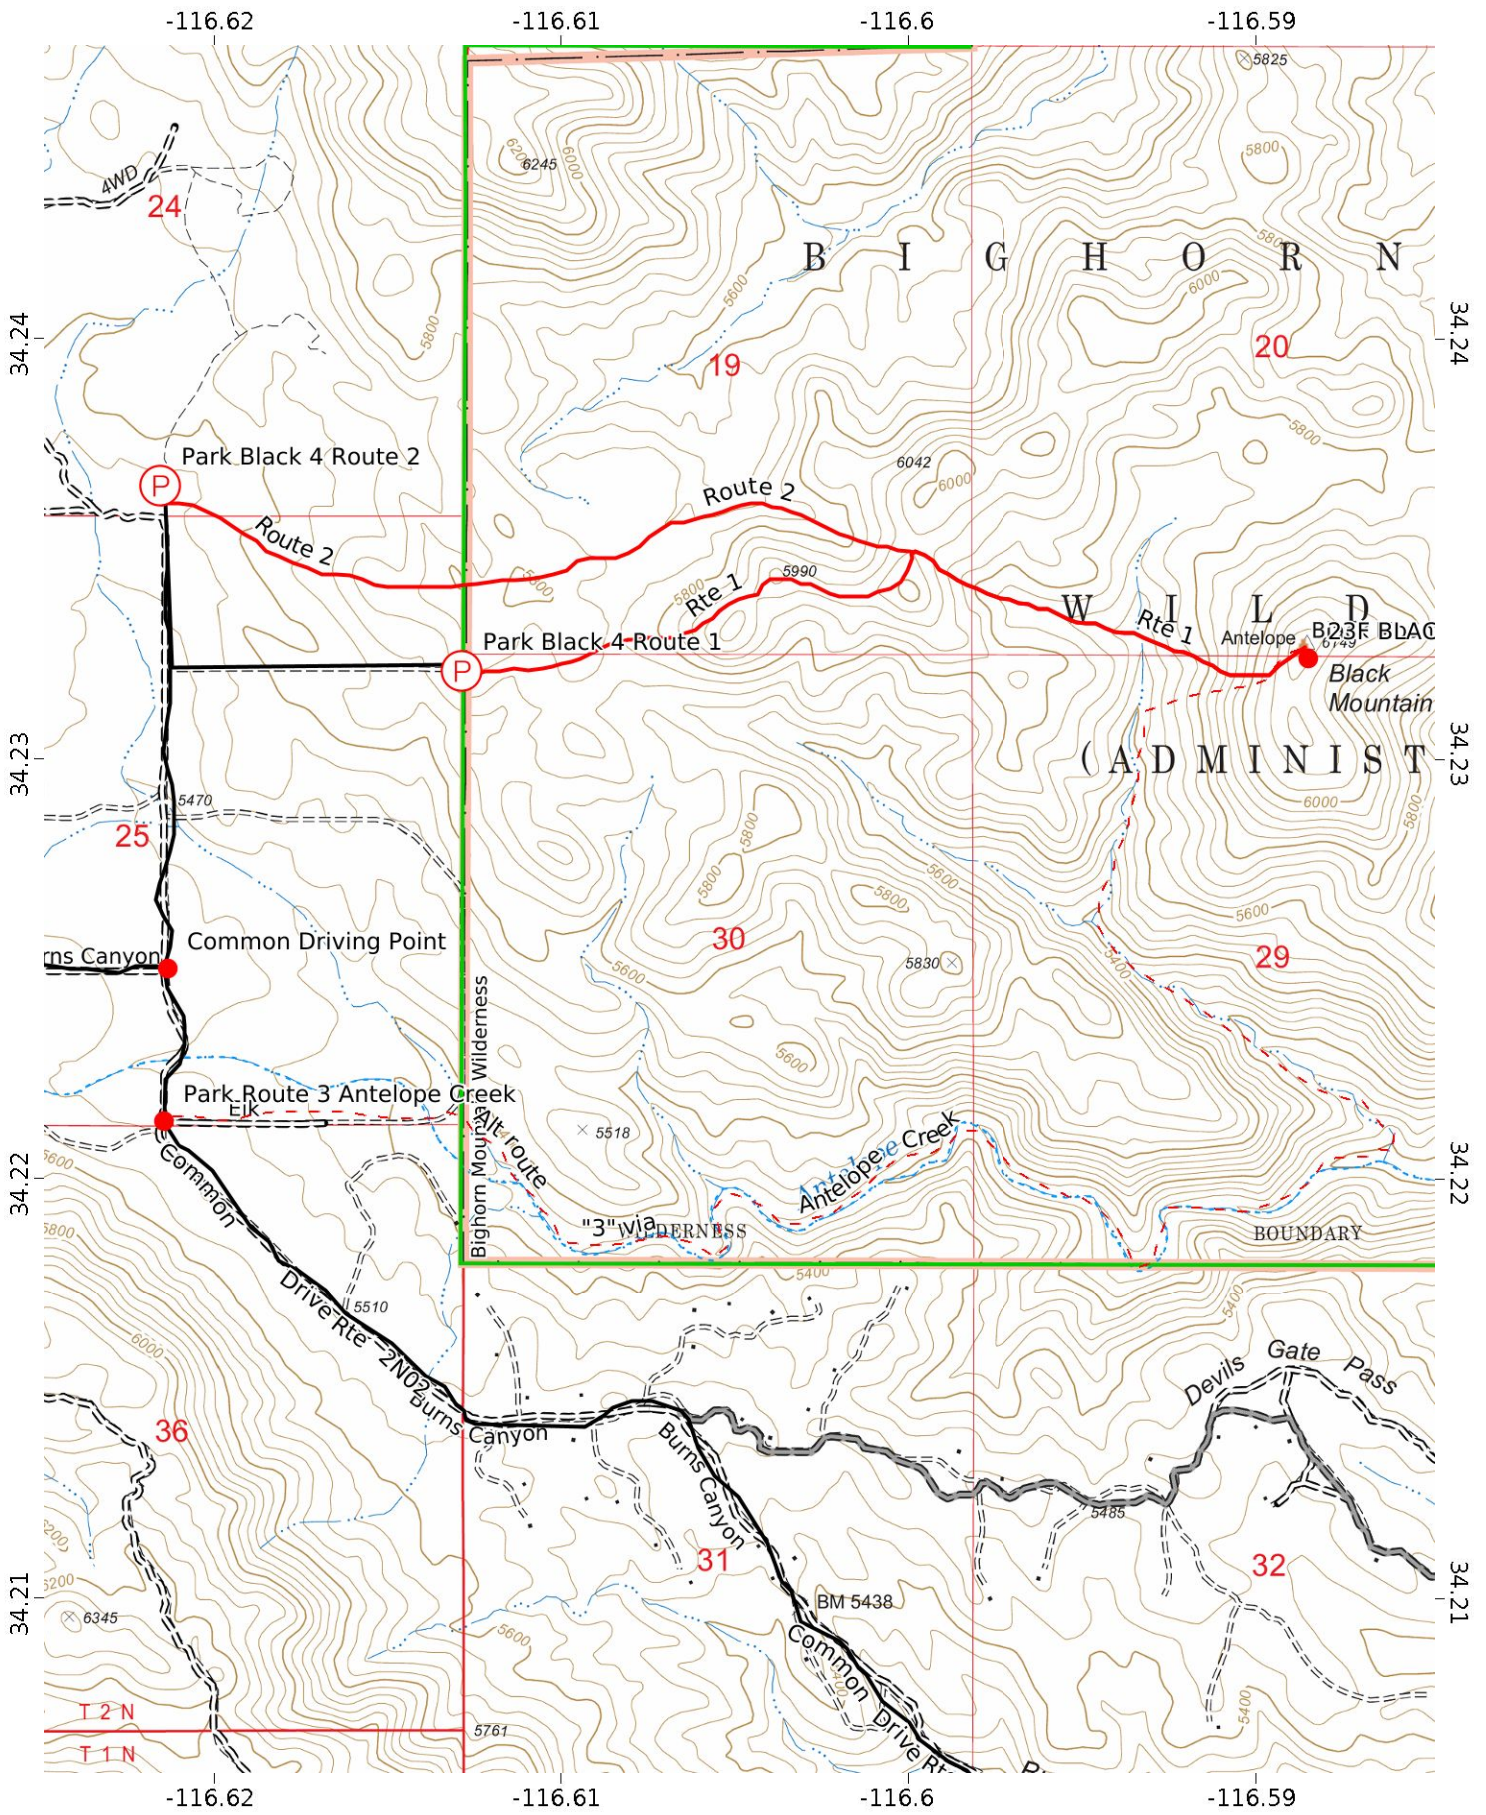

Black Mountain #4 1/3

WGS84

UTM Zone 11S

Black Mountain #4 2/3

WGS84

UTM Zone 11S

Scale 1:20044 1 inch = 1670 feet

Black Mountain #4 3/3

WGS84

UTM Zone 11S