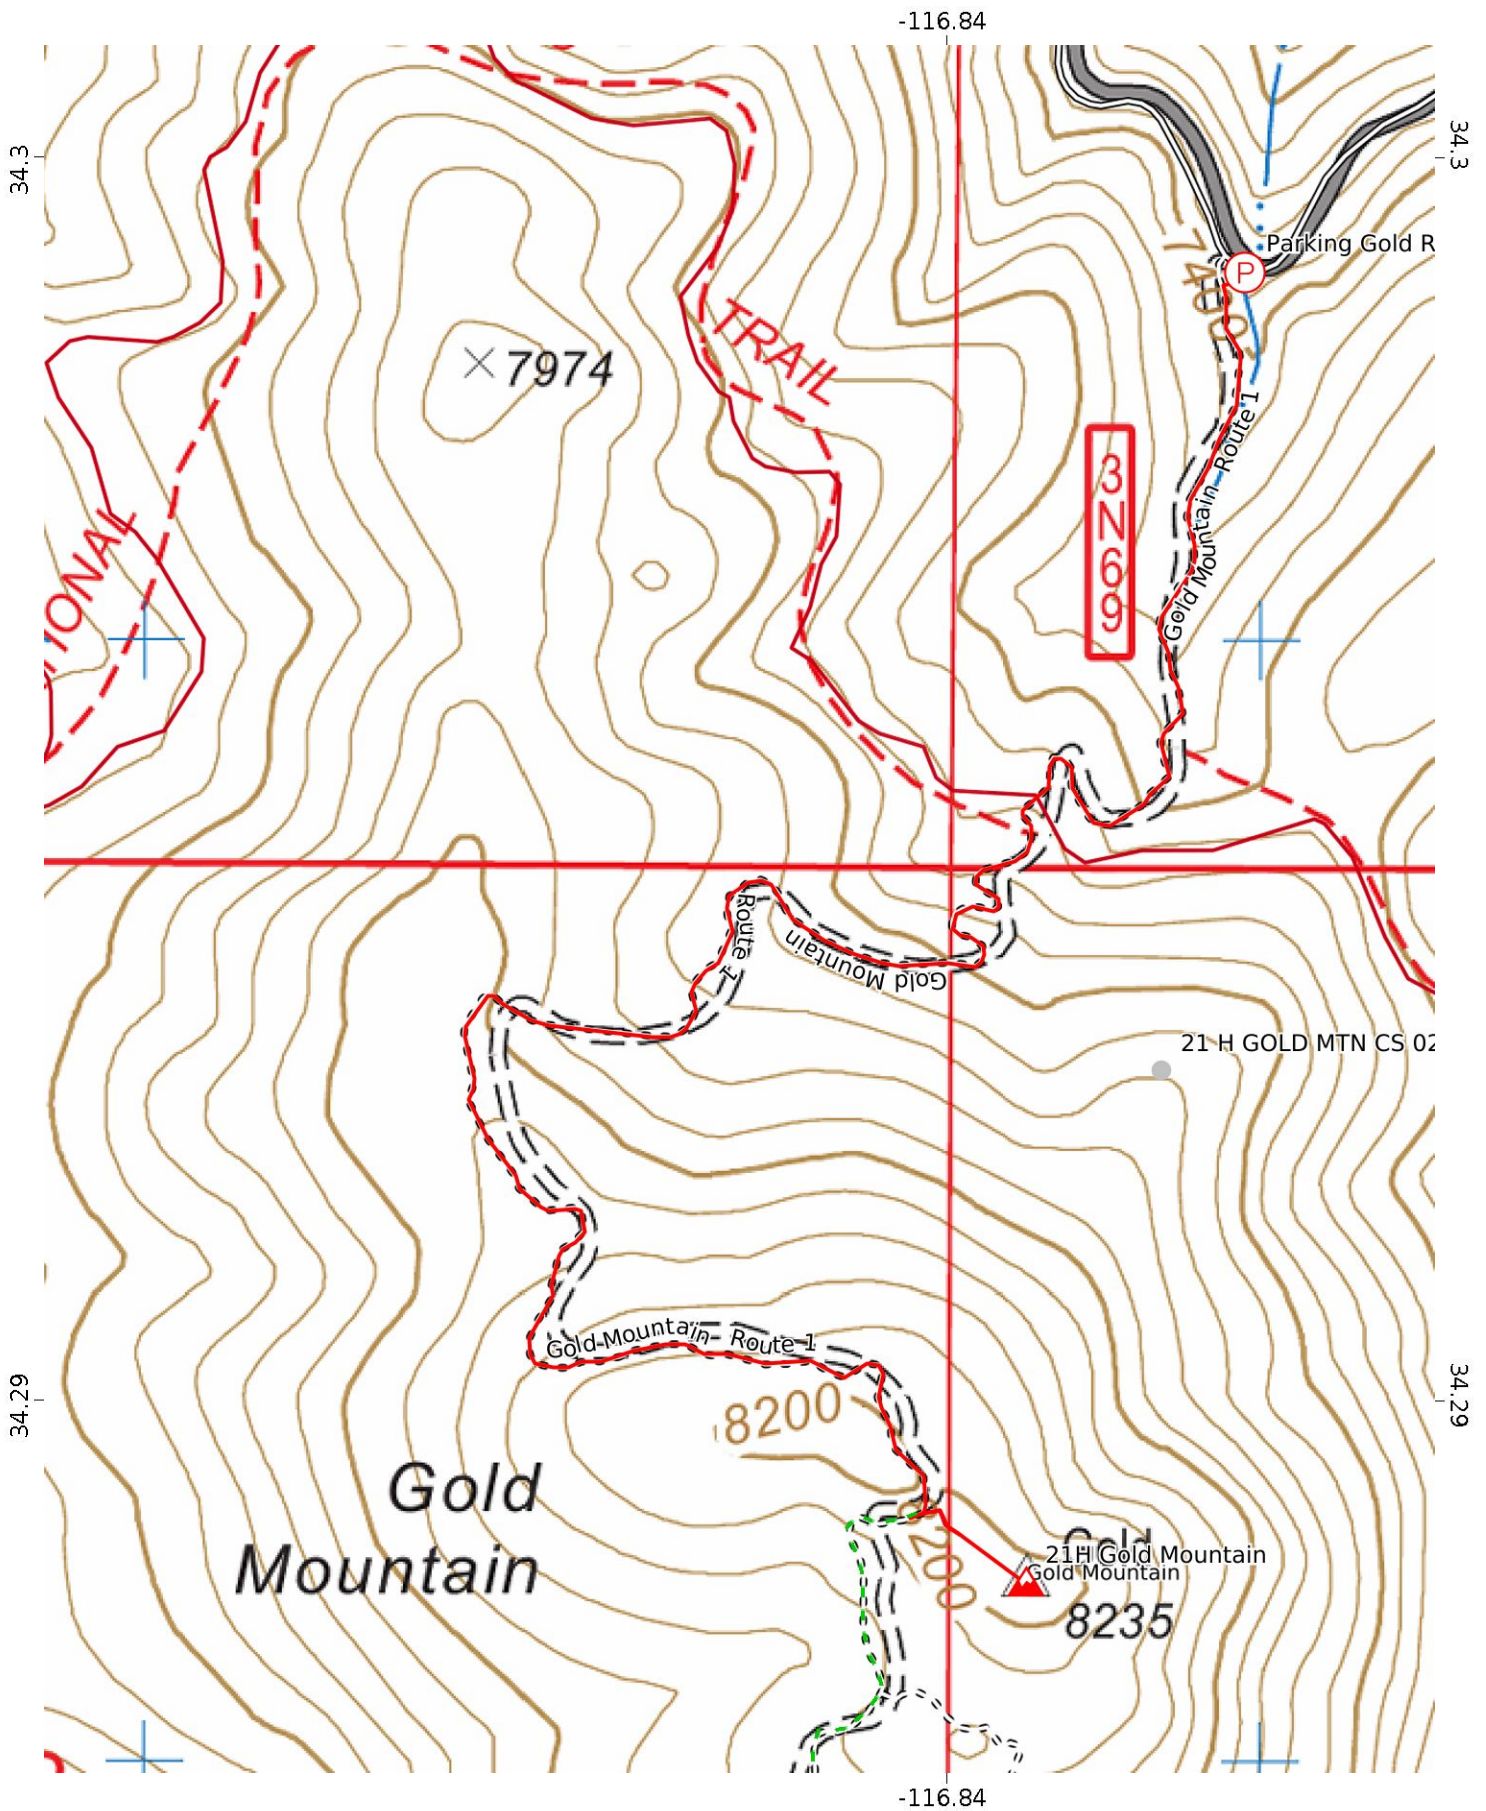

Gold Mountain 1/3

WGS84

UTM Zone 11S

Scale 1:15056
1 inch = 1255 feet

MN 11.2°

Gold Mountain 2/3
 WGS84
 UTM Zone 11S
 CALTOPO

MN 11.2°

Gold Mountain 3/3

WGS84

UTM Zone 11S