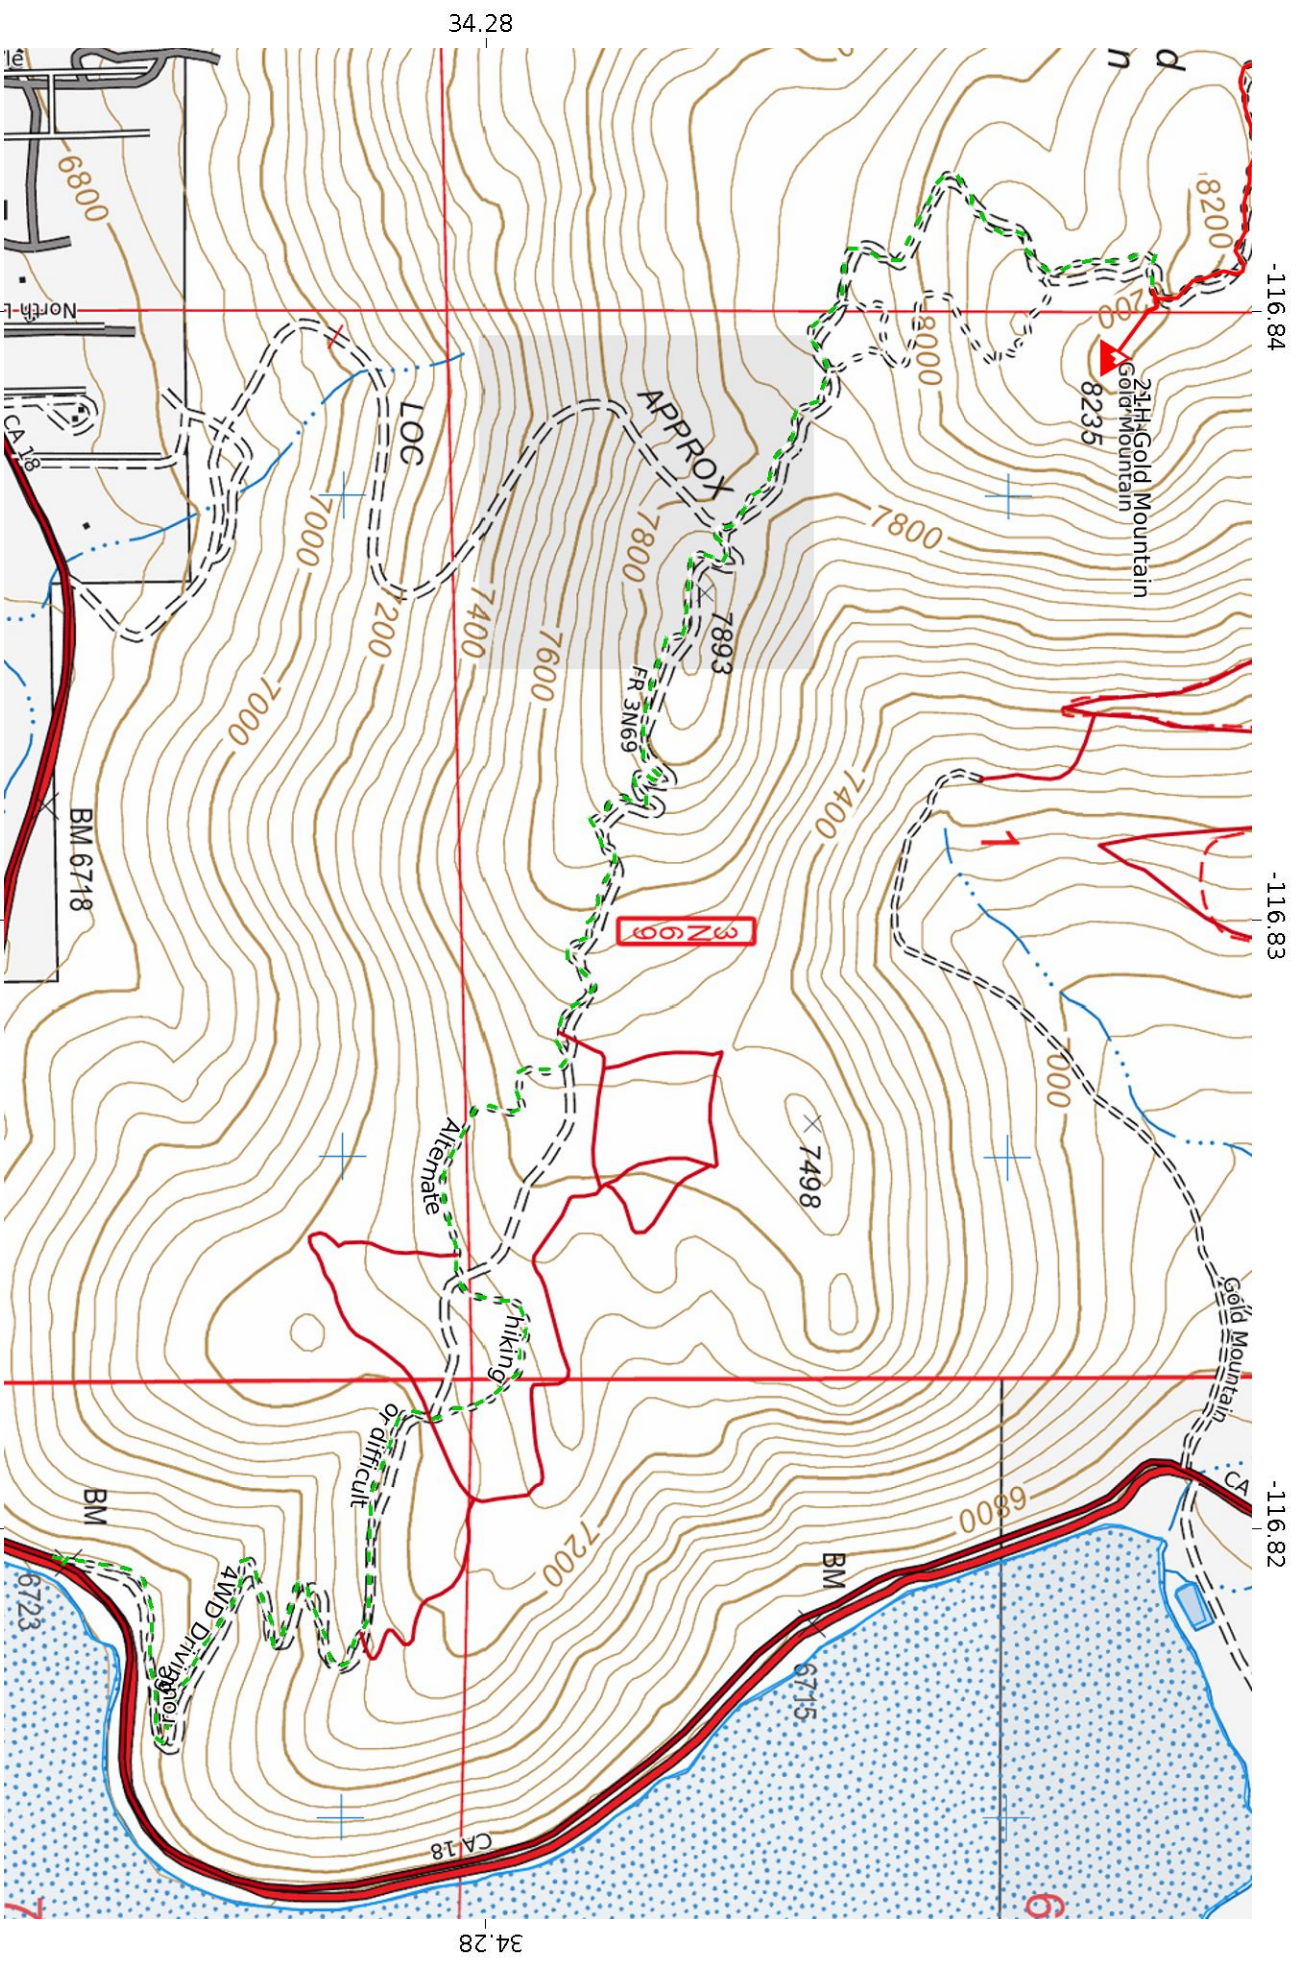

Gold Mountain 1/3

WGS84

UTM Zone 11S

Scale 1:15056
1 inch = 1255 feet

MN 11.2°

Gold Mountain 2/3
 WGS84
 UTM Zone 11S
 CALTOPO

MN 11.2°

Gold Mountain 3/3

WGS84

UTM Zone 11S