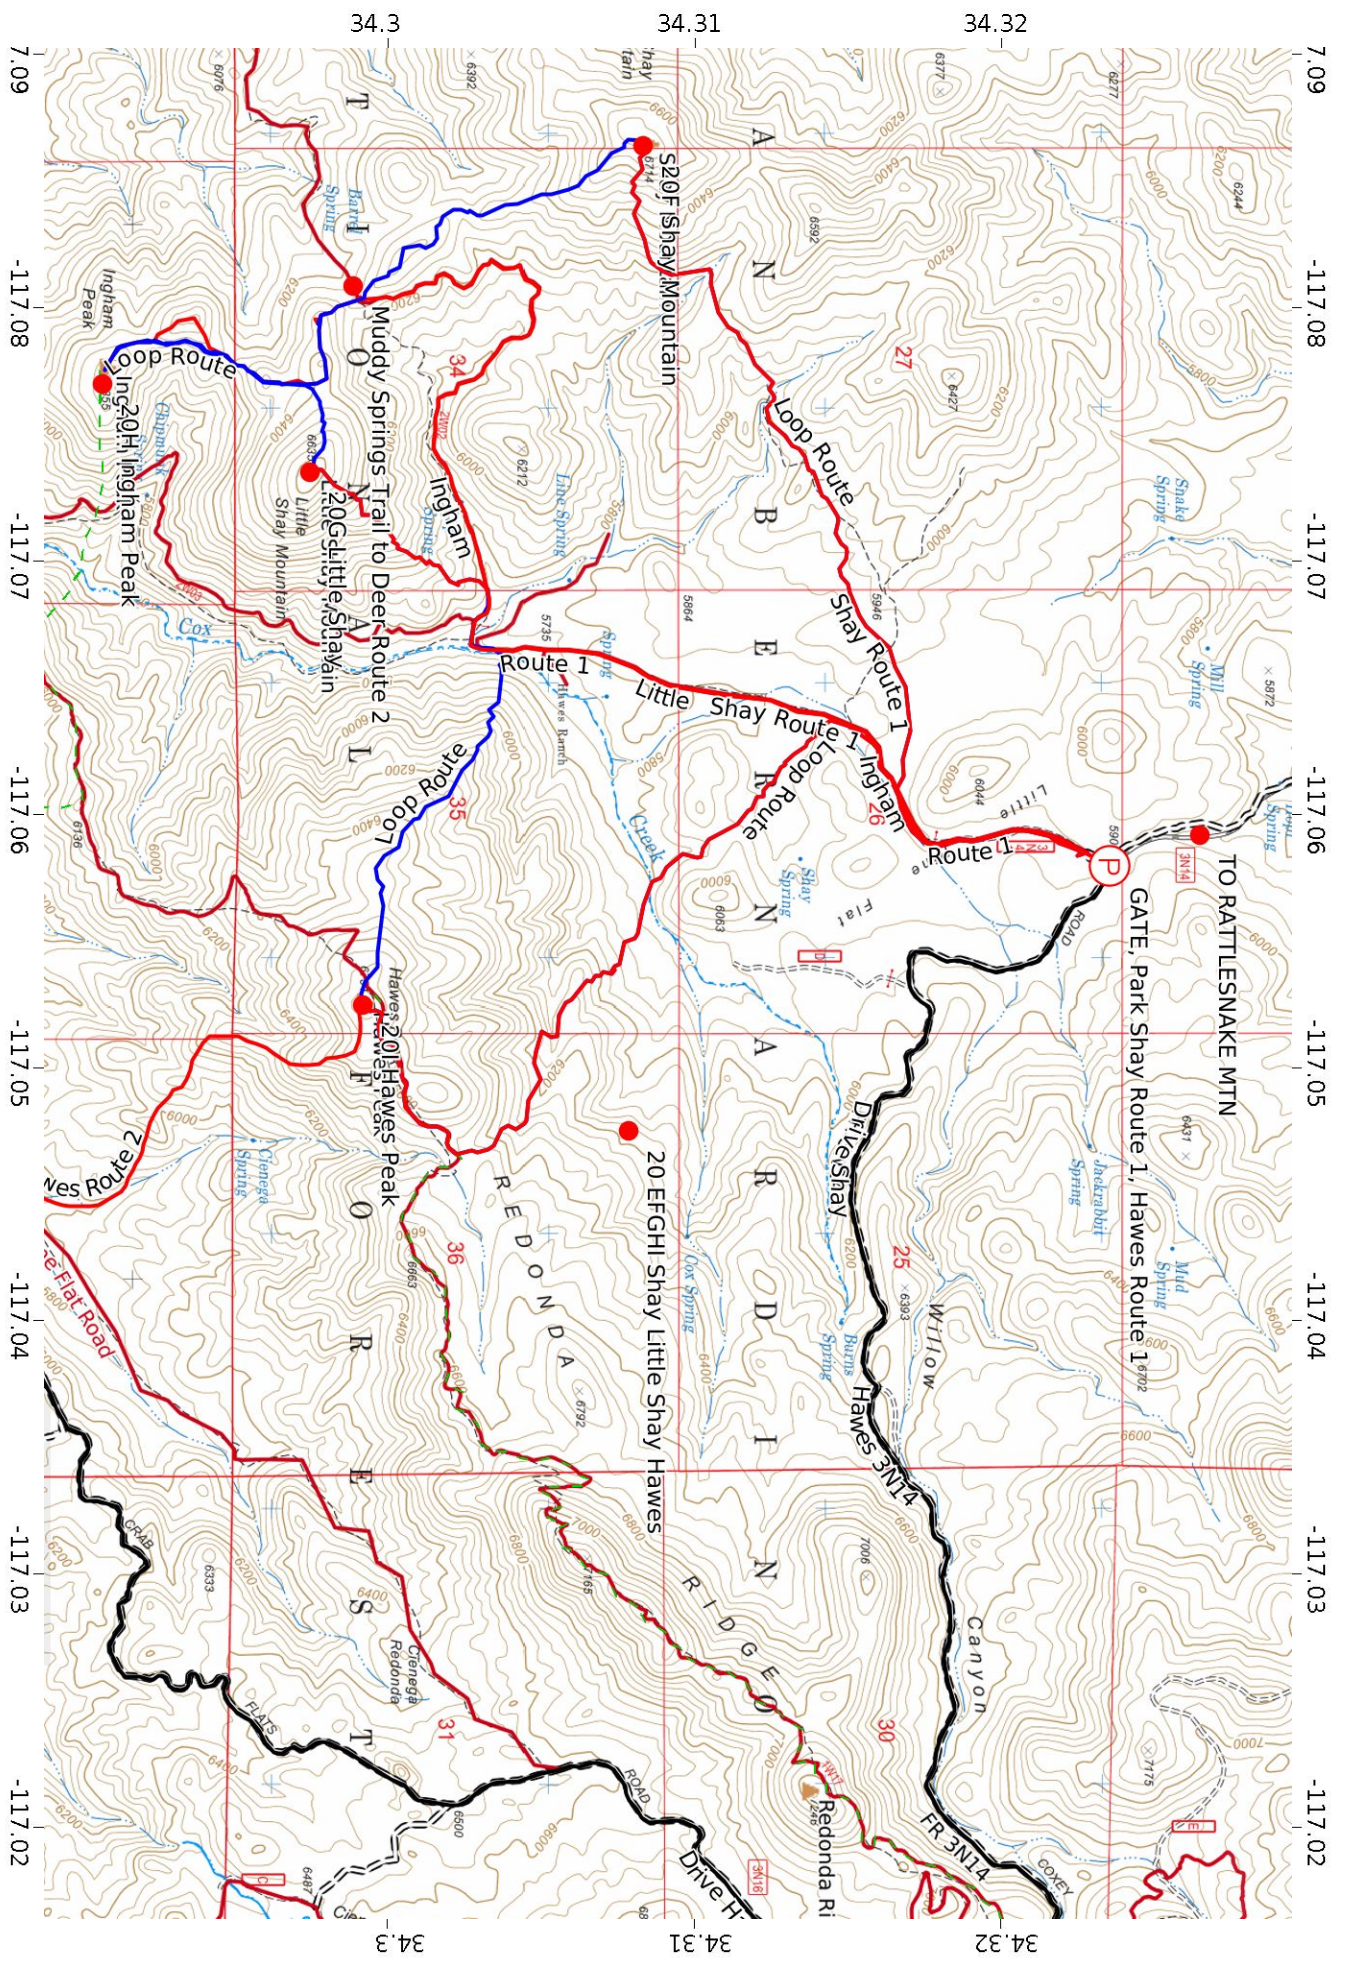

34.27 34.28 34.29 34.3 34.31 34.32 34.33

-117.08 -117.07 -117.06 -117.05 -117.04 -117.03 -117.02 -117.01 -117.0 -116.99 -116.98 -116.97 -116.96 -116.95

Hawes, Ingham, Shay, Little Sh 1/31
 WGS84
 UTM Zone 11S

MN
 11.2°

Hawes, Ingham, Shay, Little Sh 2/3
 WGS84
 UTM Zone 11S
 CALTOPO

Scale 1:24238
 1 inch = 2020 feet

0.5 1.0 1.5 mi

Hawes, Ingham, Shay, Little Sh 313
 WGS84
 UTM Zone 11S
CALTOPO

Scale 1:27437 1 inch = 2286 feet