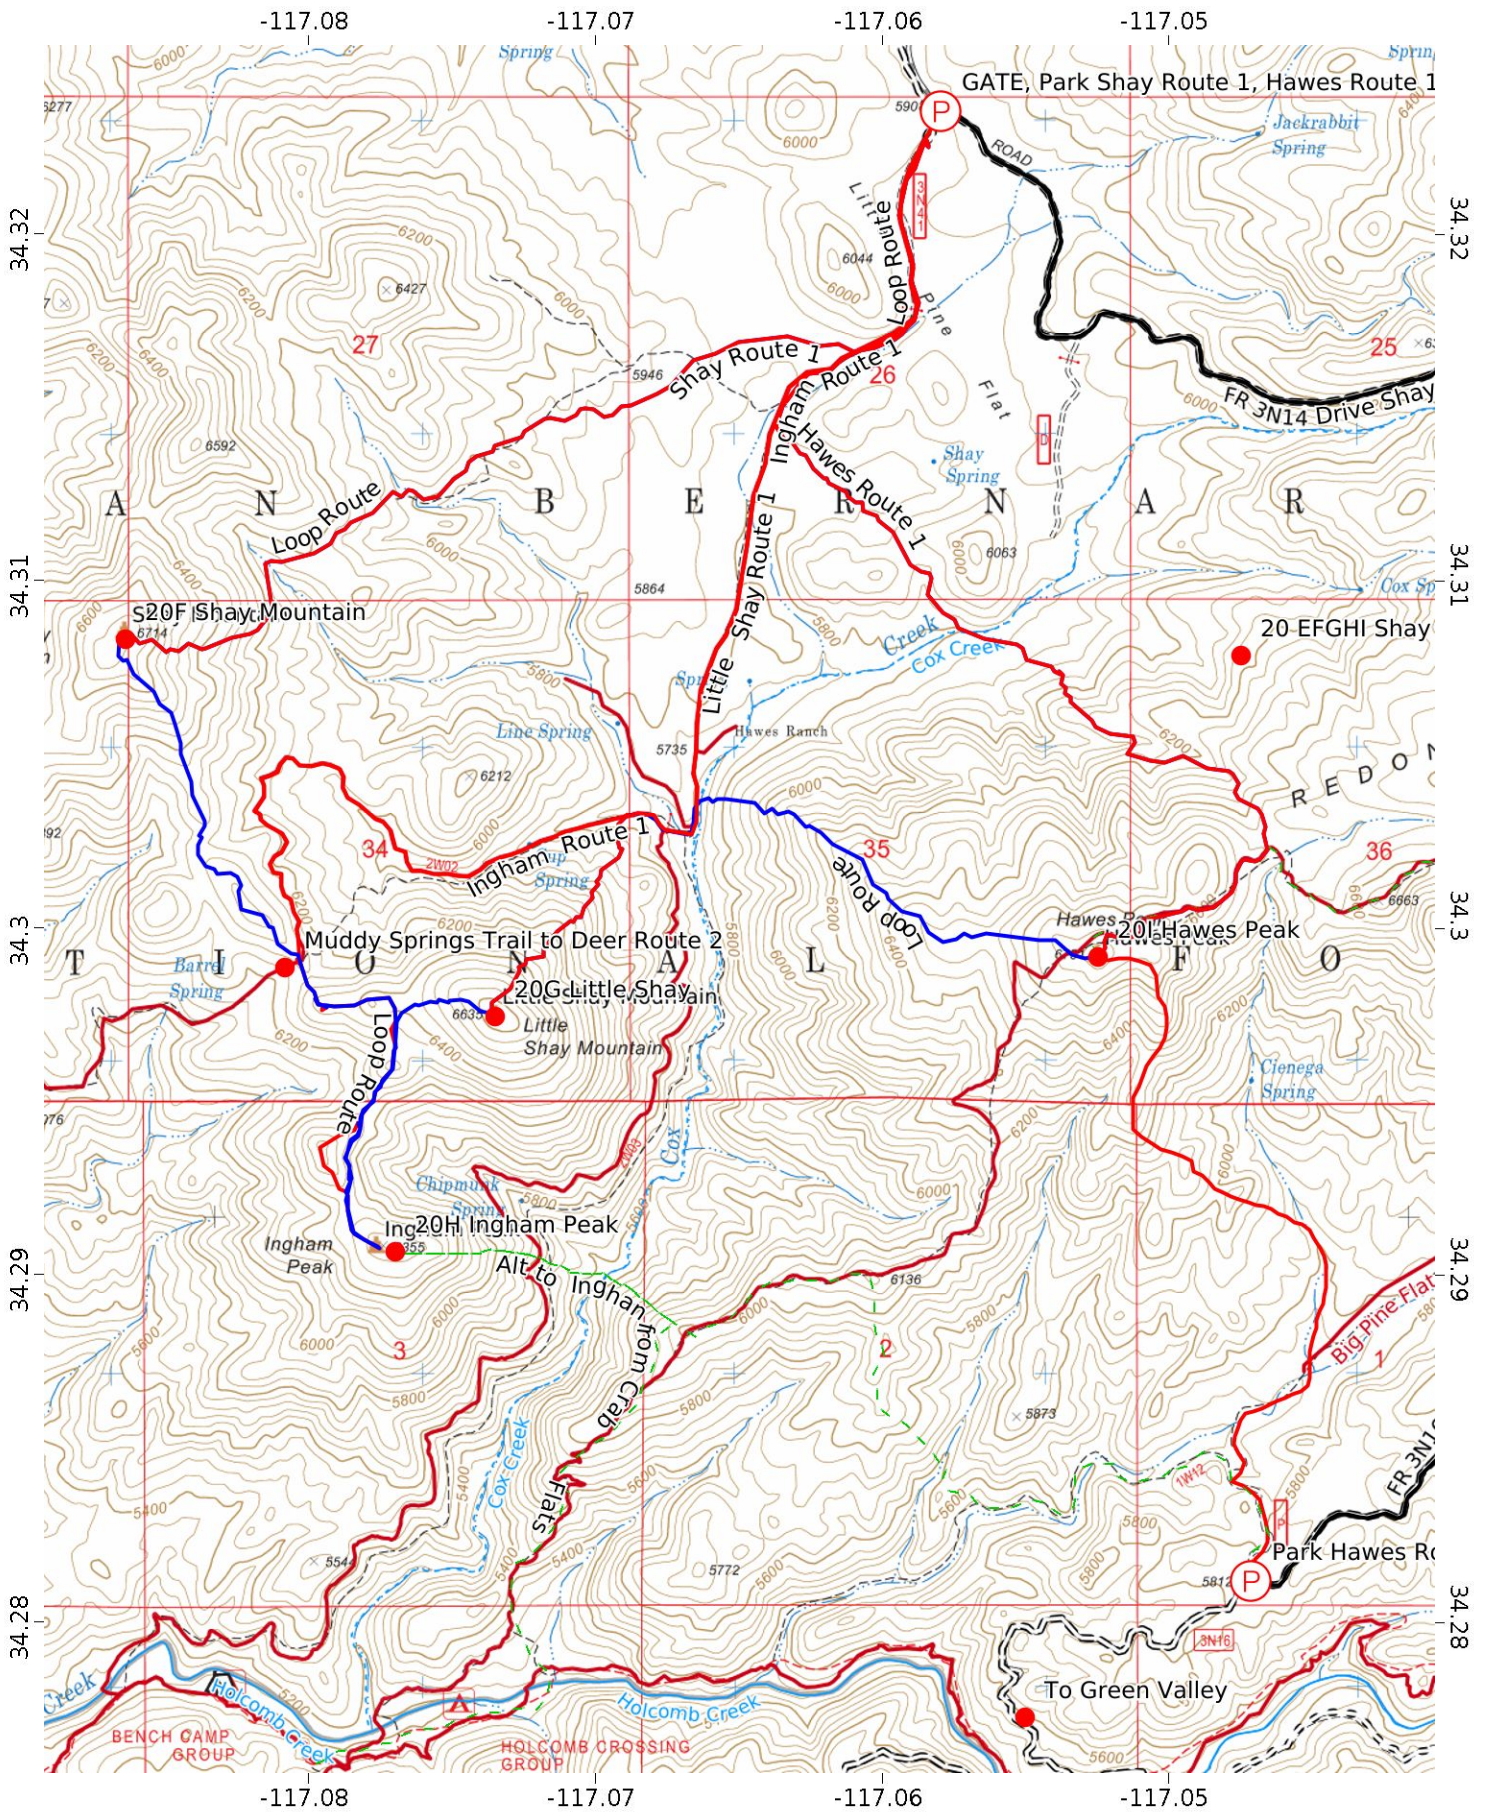

34.27 34.28 34.29 34.3 34.31 34.32 34.33

-117.08 -117.07 -117.06 -117.05 -117.04 -117.03 -117.02 -117.01 -117.0 -116.99 -116.98 -116.97 -116.96 -116.95

Hawes, Ingham, Shay, Little Sh 1/31
 WGS84
 UTM Zone 11S

MN
 11.2°

Hawes, Ingham, Shay, Little Sh 2/3
 WGS84
 UTM Zone 11S
 CALTOPO

Scale 1:24238
 1 inch = 2020 feet

0.5 1.0 1.5 mi

Hawes, Ingham, Shay, Little Sh 313
 WGS84
 UTM Zone 11S
CALTOPO

Scale 1:27437 1 inch = 2286 feet