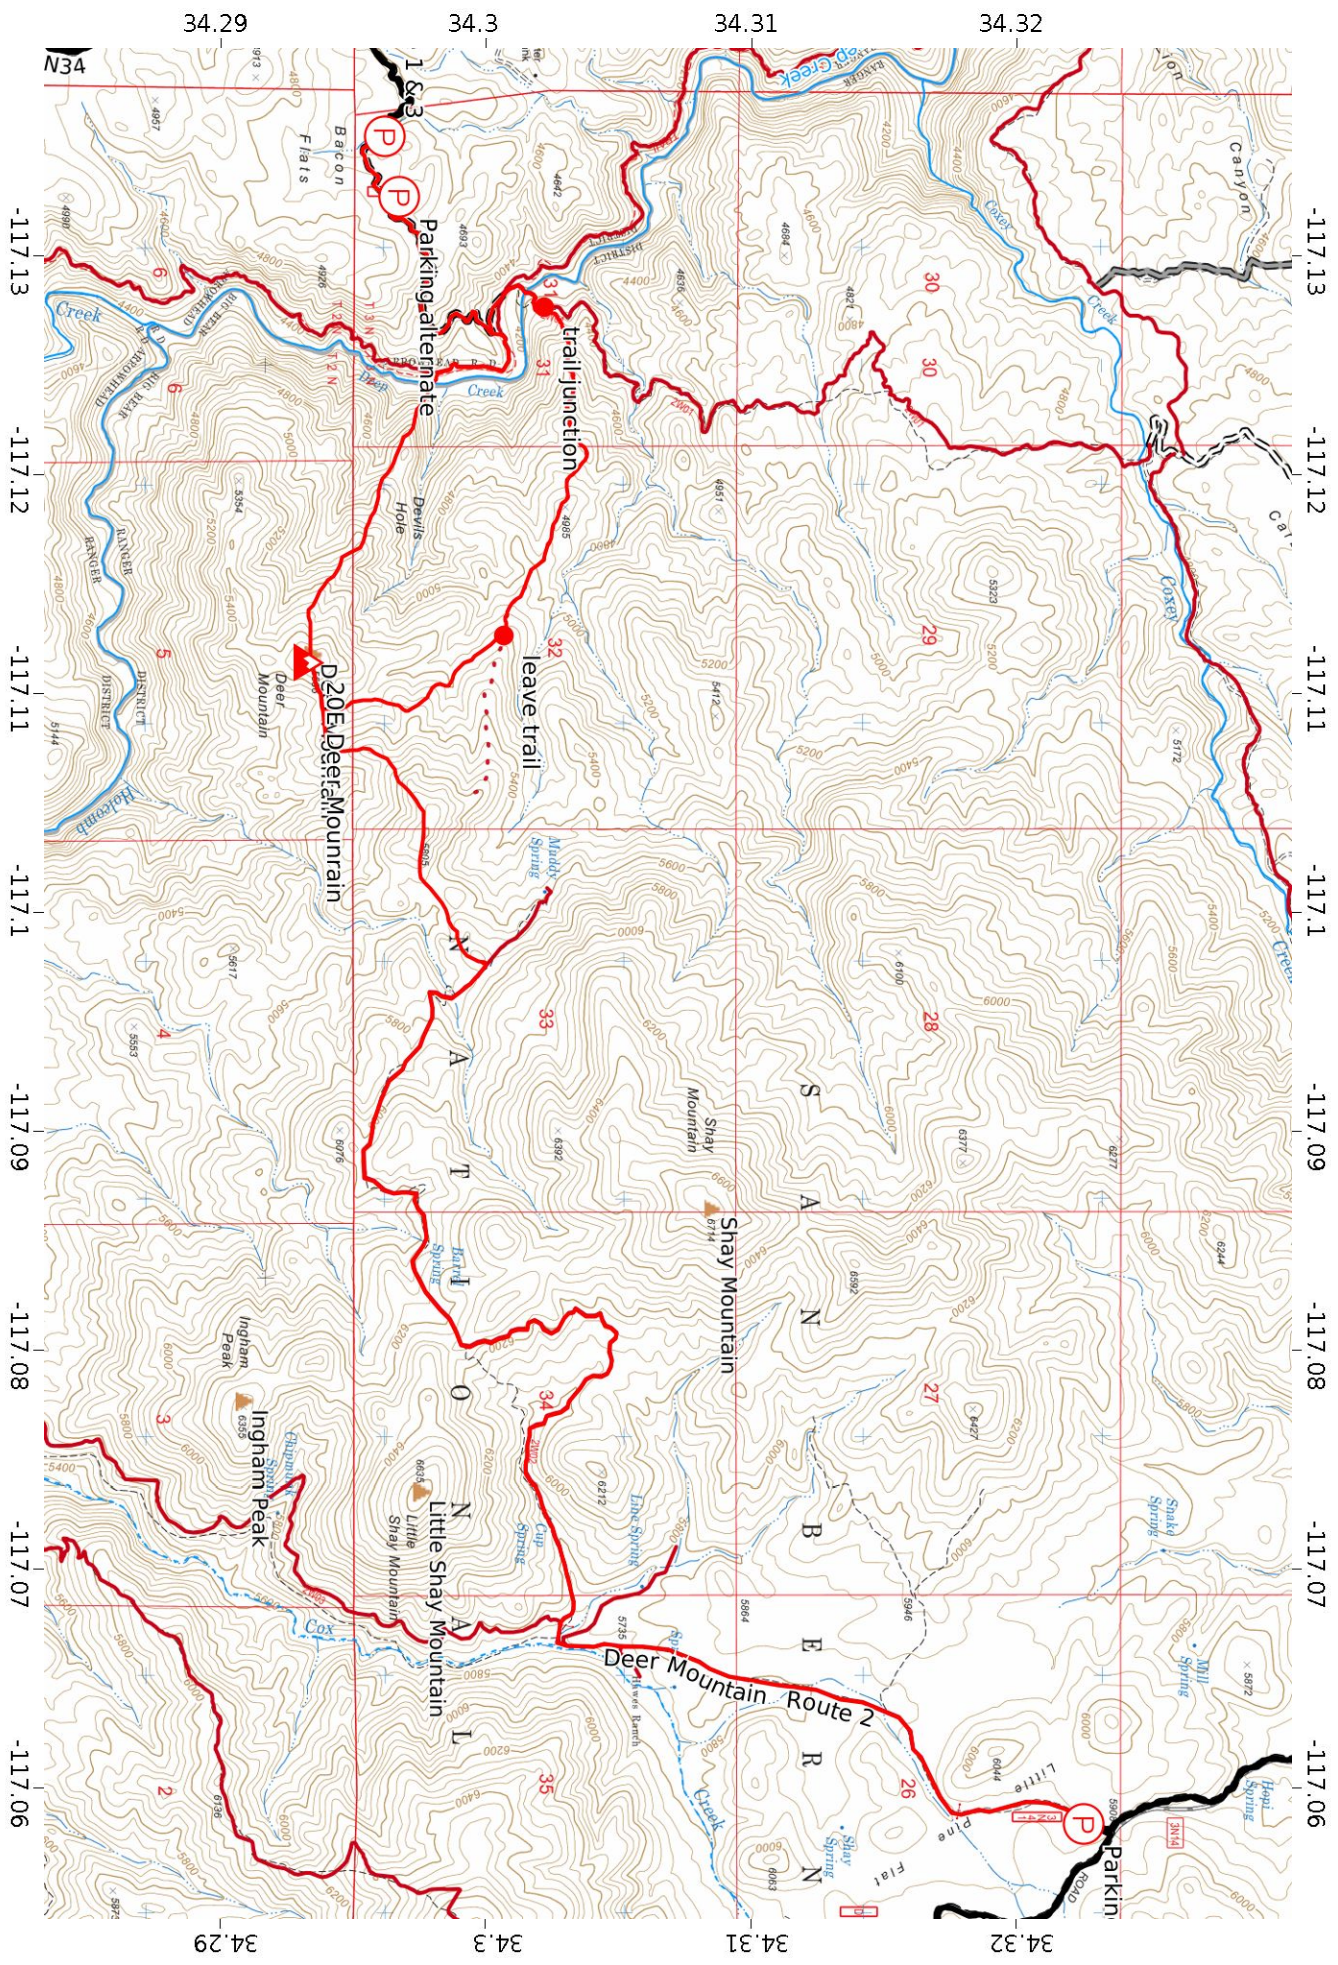

Deer Mountain 1/2

WGS84

UTM Zone 11S

Scale 1:115678 1 inch = 1.8 miles

Deer Mountain 212  
 WGS84  
 UTM Zone 11S  
**CALTOPO**

MN  
 11.2°