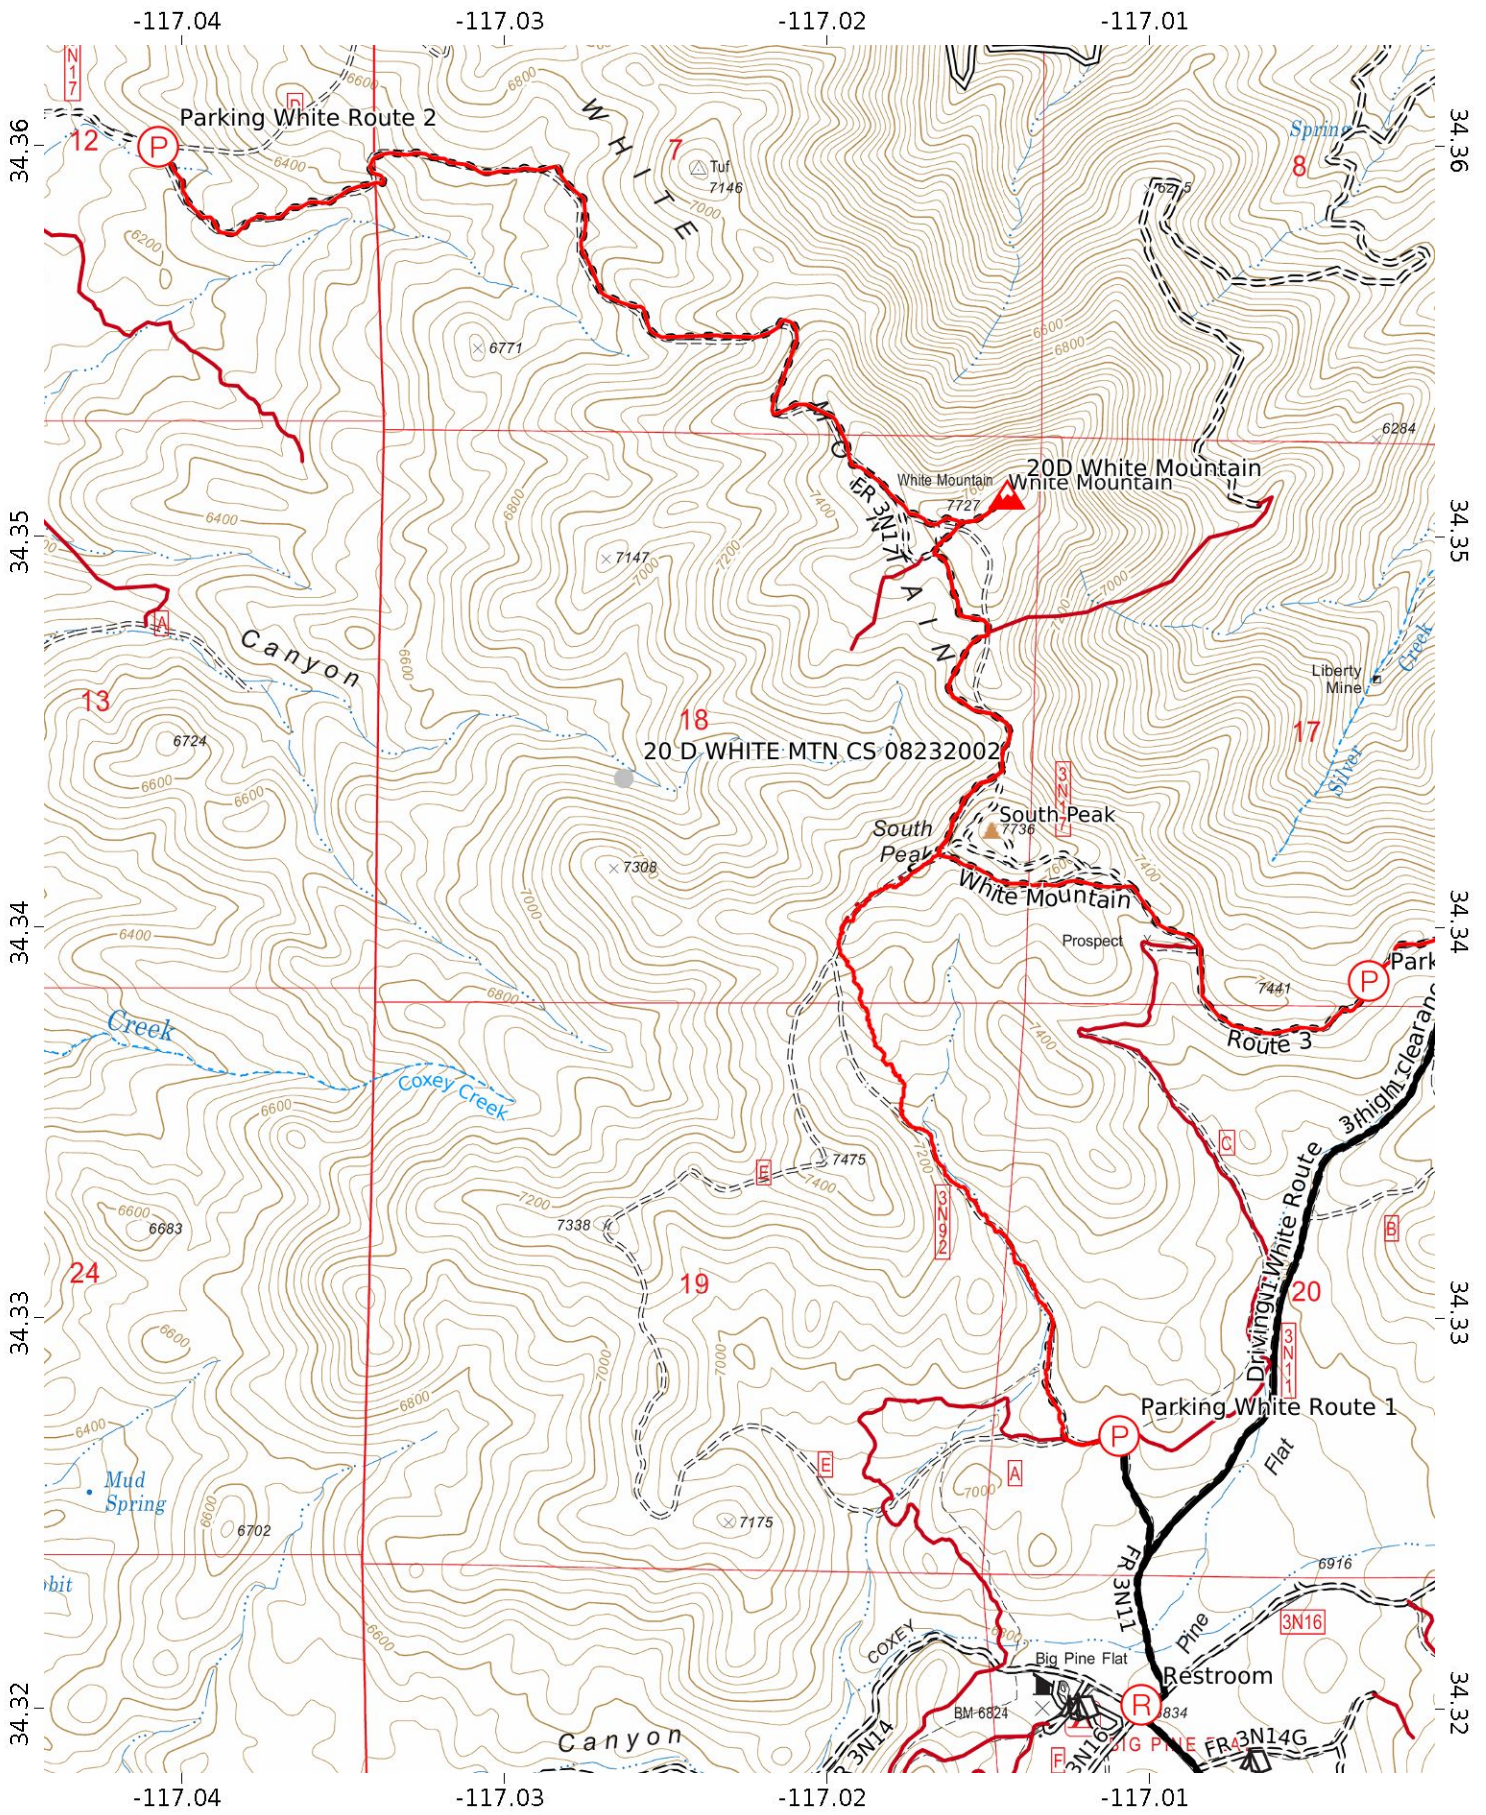

White Mountain 1/2

WGS84

UTM Zone 11S

Scale 1:55080 1 inch = 4590 feet

White Mountain 2/2
 WGS84
 UTM Zone 11S
 CALTOPO

MN
 11.2°