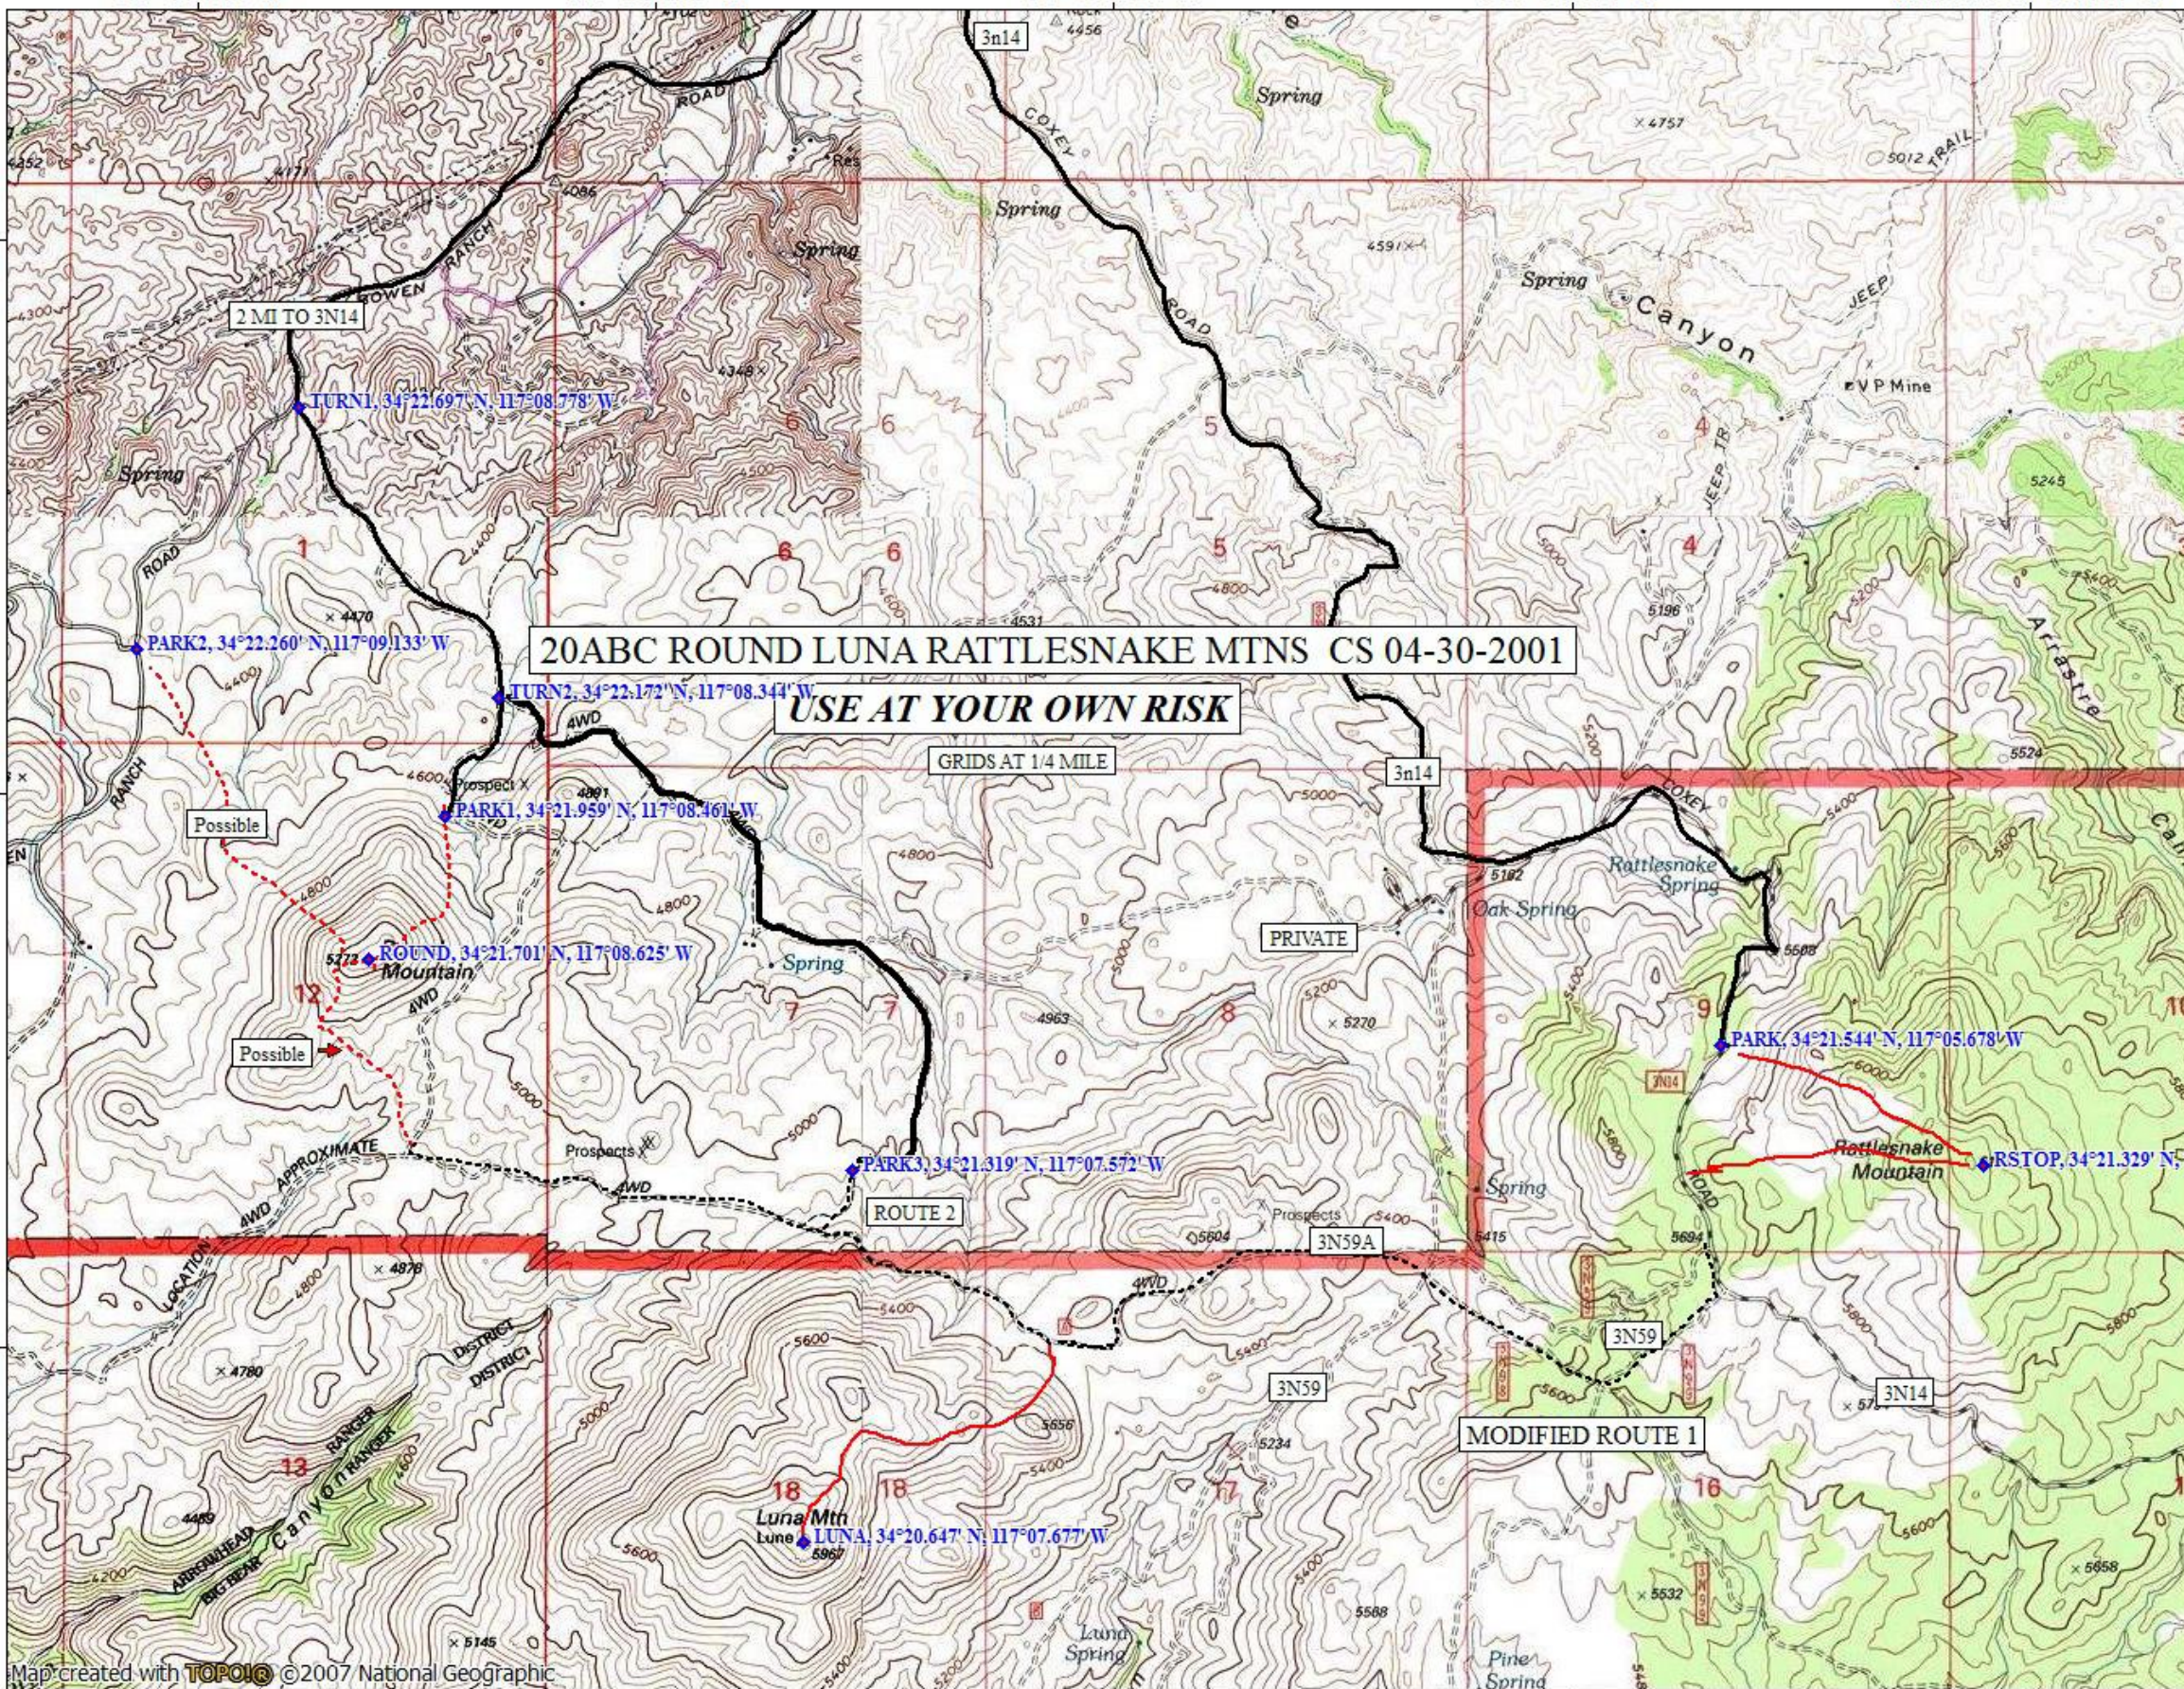

117°09.000' W

117°08.000' W

117°07.000' W

117°06.000' W

WGS84 117°05.000' W

34°23.000' N

34°23.000' N

34°22.000' N

34°22.000' N

34°21.000' N

34°21.000' N

20ABC ROUND LUNA RATTLESNAKE MTNS CS 04-30-2001

USE AT YOUR OWN RISK

GRIDS AT 1/4 MILE

ROUTE 2

MODIFIED ROUTE 1

Map created with TOPO! © 2007 National Geographic

117°09.000' W

117°08.000' W

117°07.000' W

117°06.000' W

WGS84 117°05.000' W