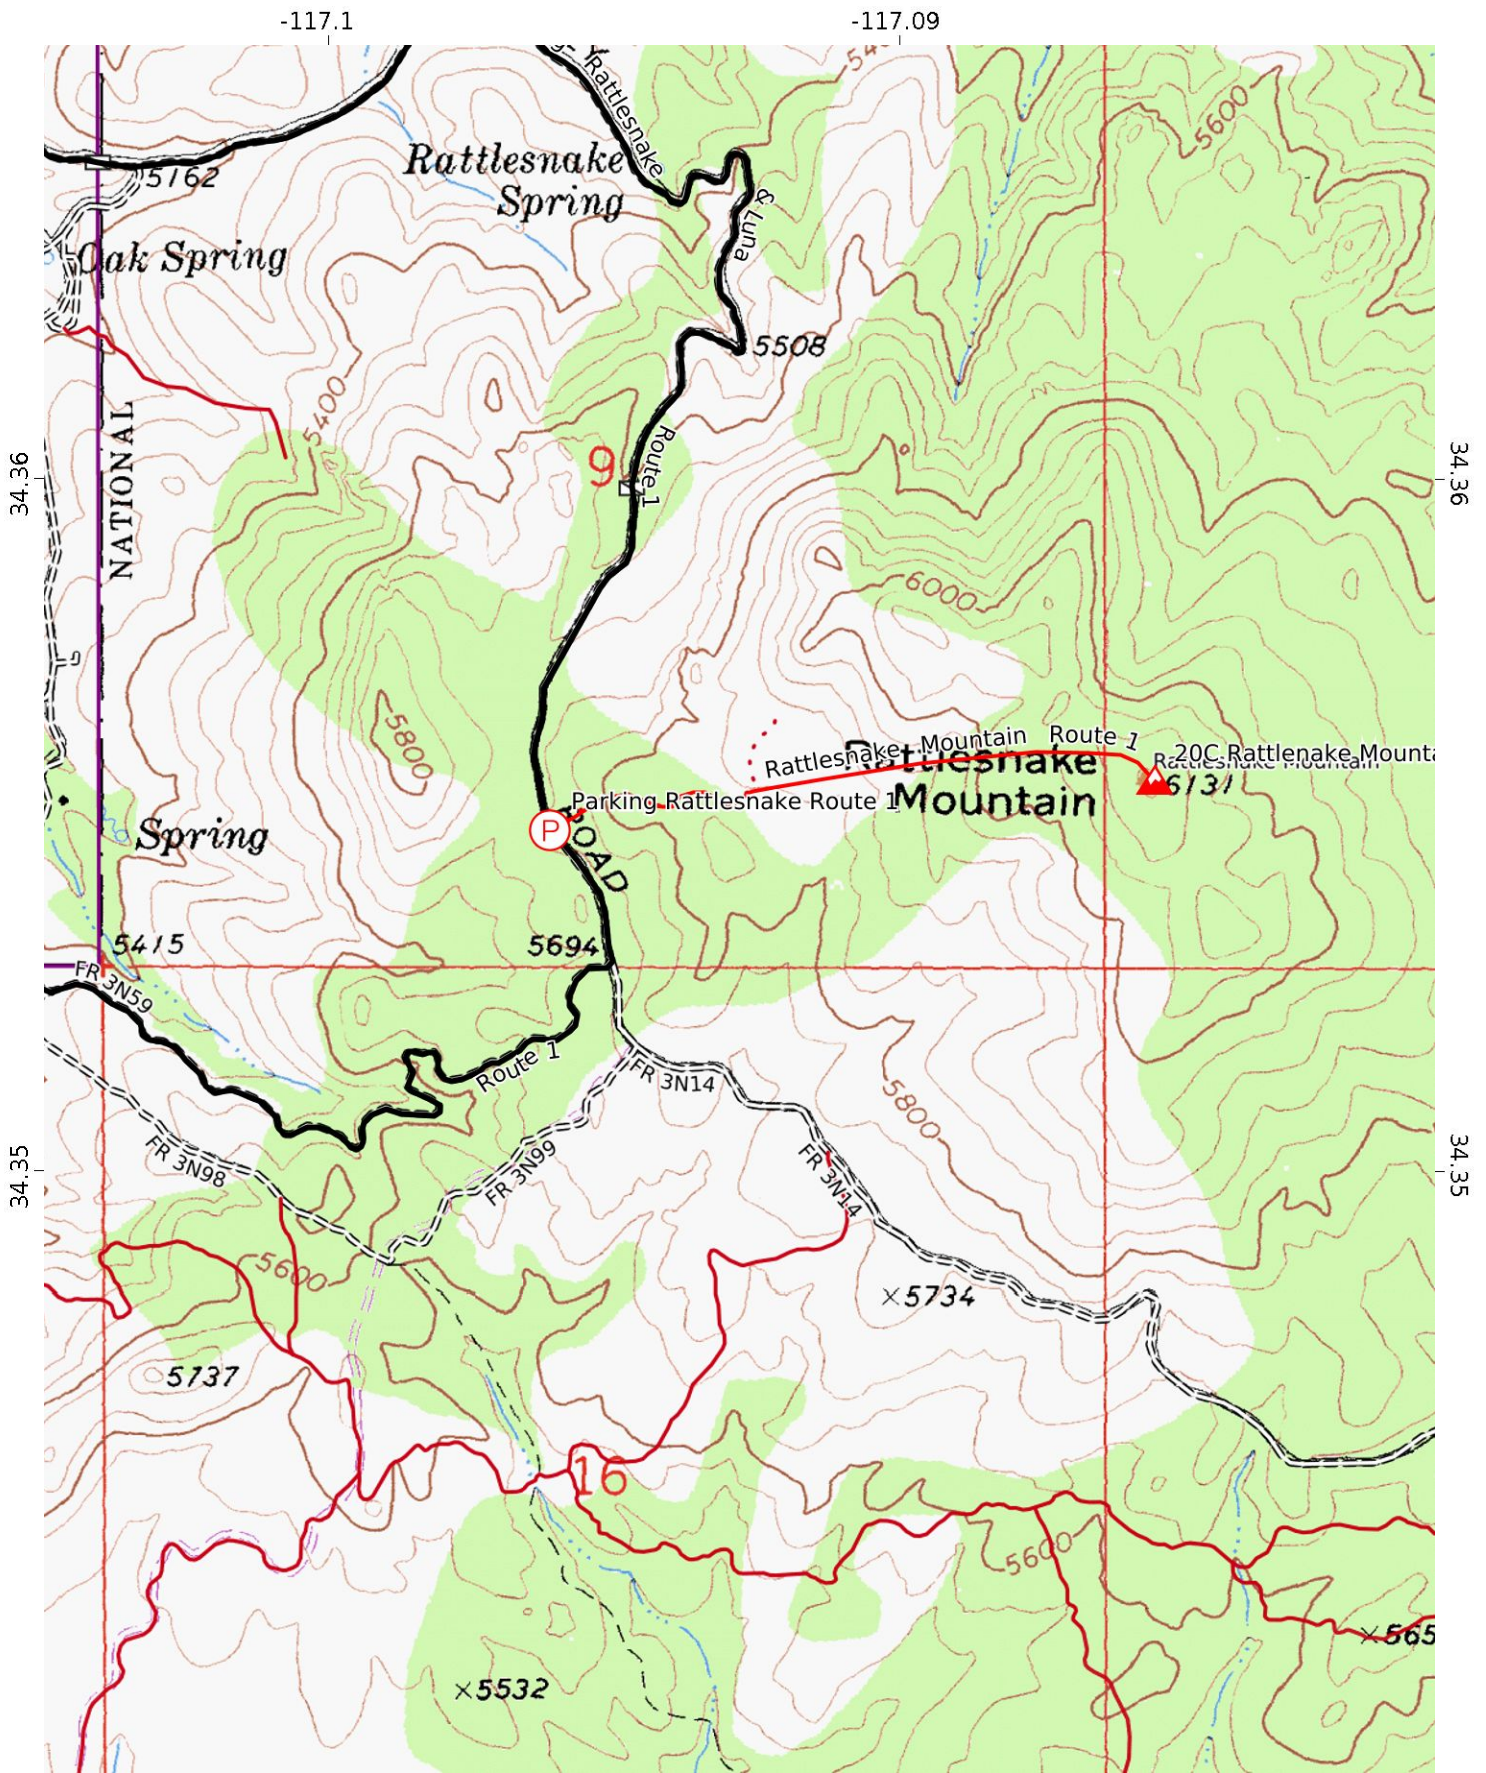

MN 11.3°

Luna, Round and Rattlesnake 3/4  
 WGS84  
 UTM Zone 11S  
 CALTOPO

0.5 1.0 1.5 km  
 0.1 0.2 0.3 0.4 0.5 0.6 0.7 0.8 0.9 mi  
 Scale 1:12215 1 inch = 1018 feet

MN 11.3°

Luna, Round and Rattlesnake 4/4