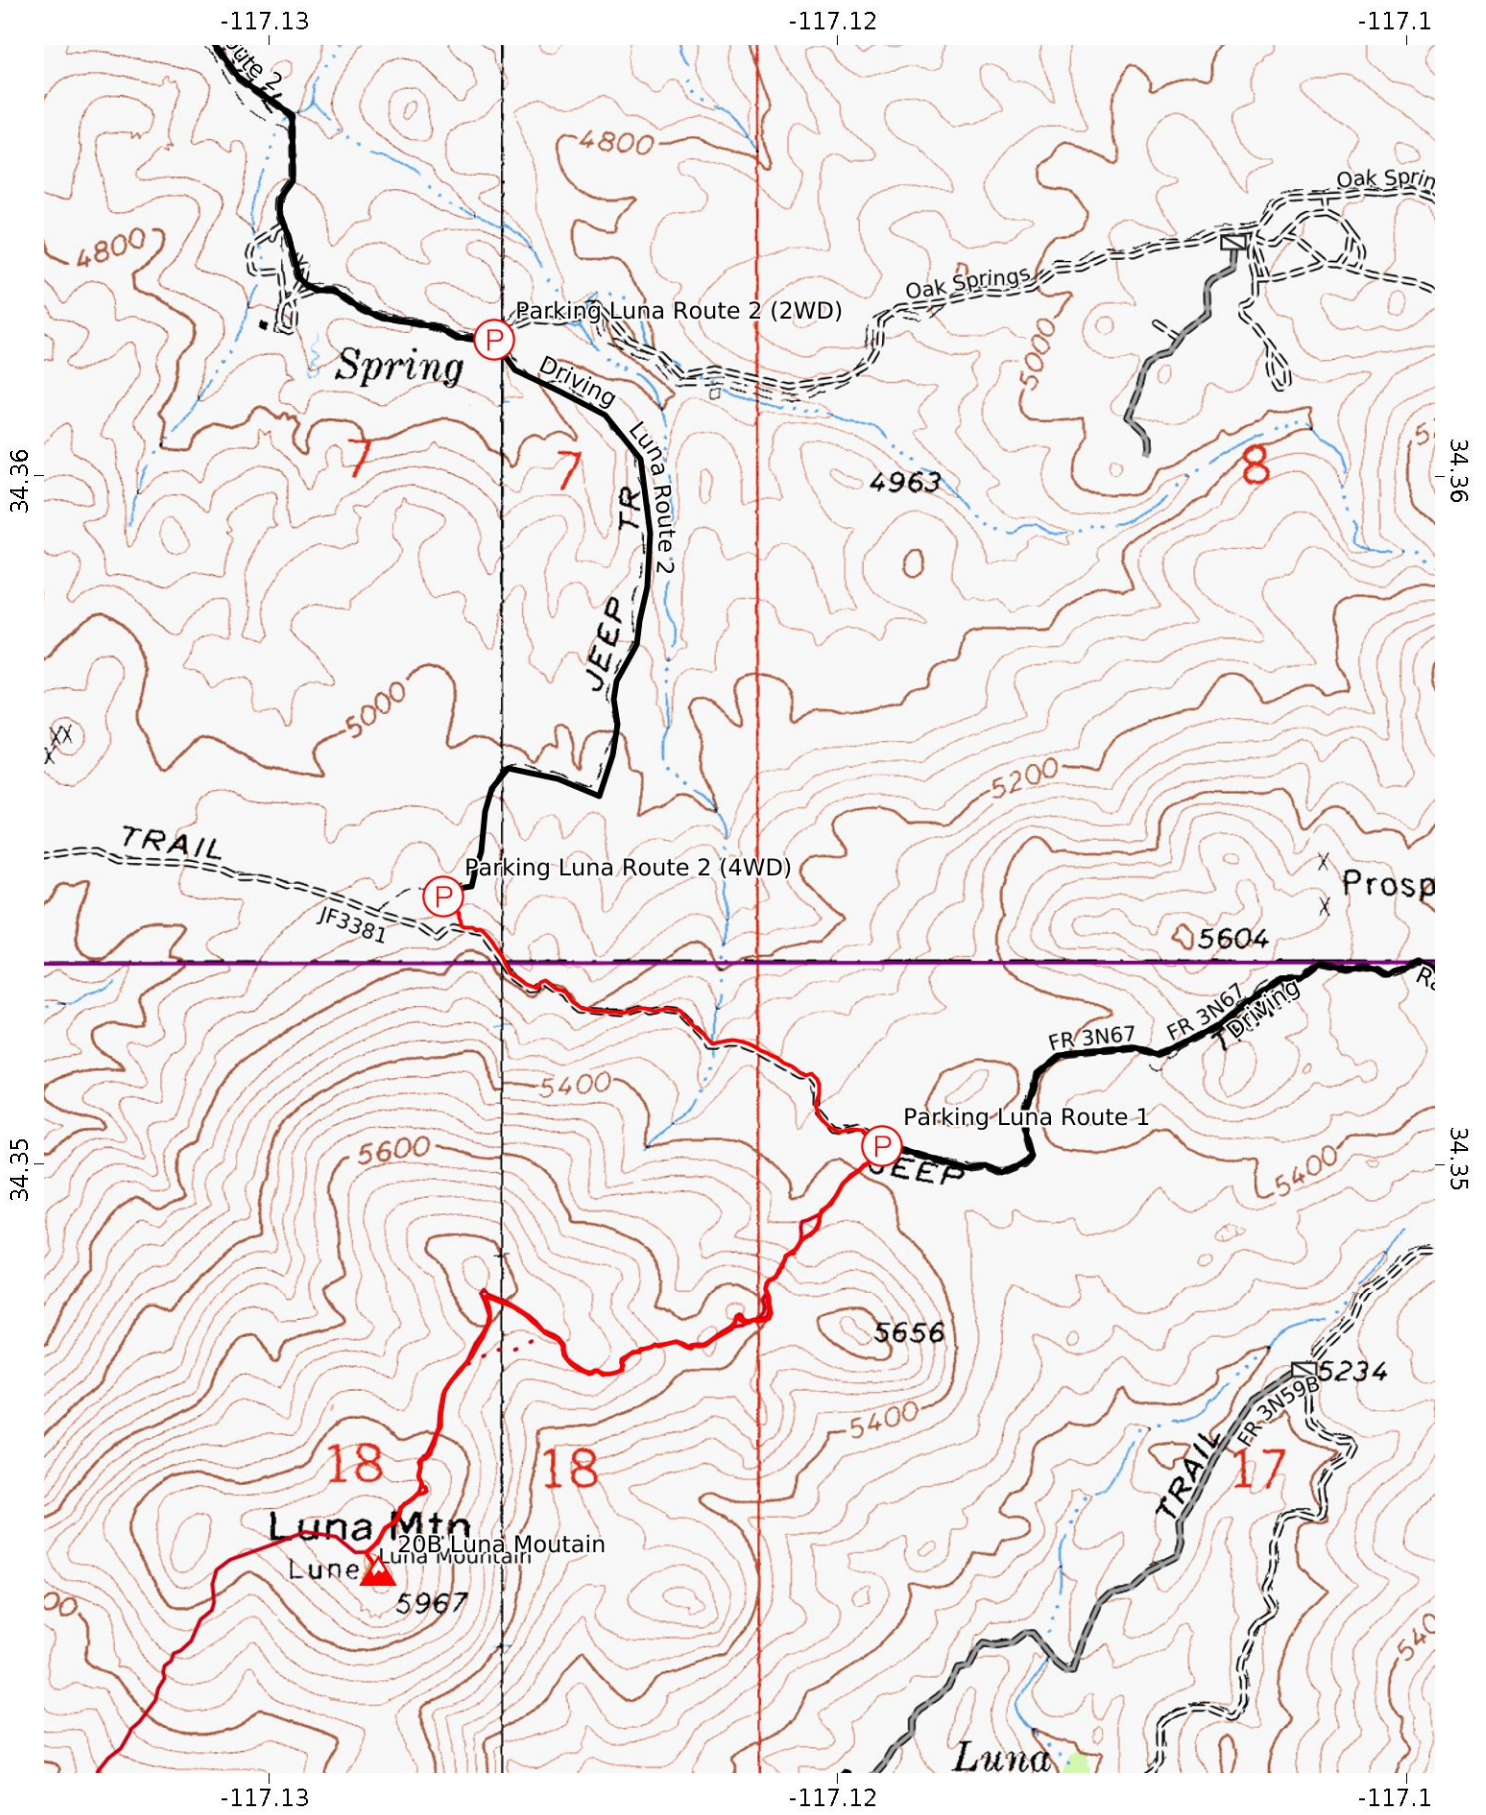

Luna, Round and Rattlesnake 1/4 1 2 3 4 5 6km

WGS84

UTM Zone 11S

Scale 1:44665 1 inch = 3722 feet

-117.15

-117.14

34.37

34.37

34.36

34.36

-117.15

-117.14

Luna, Round and Rattlesnake 0.2/4 0.2 0.3 0.4 0.5 0.6 0.7 0.8 0.9 1.0 1.1 1.2 1.3 1.4 km

WGS84

UTM Zone 11S

Scale 1:10419 1 inch = 868 feet

MN 11.3°

Luna, Round and Rattlesnake 3/4  
 WGS84  
 UTM Zone 11S  
 CALTOPO

0.5 1.0 1.5 km  
 0.1 0.2 0.3 0.4 0.5 0.6 0.7 0.8 0.9 mi  
 Scale 1:12215 1 inch = 1018 feet

MN 11.3°

Luna, Round and Rattlesnake 4/4

WGS84

UTM Zone 11S

Scale 1:12159 1 inch = 1013 feet

MN 11.2°