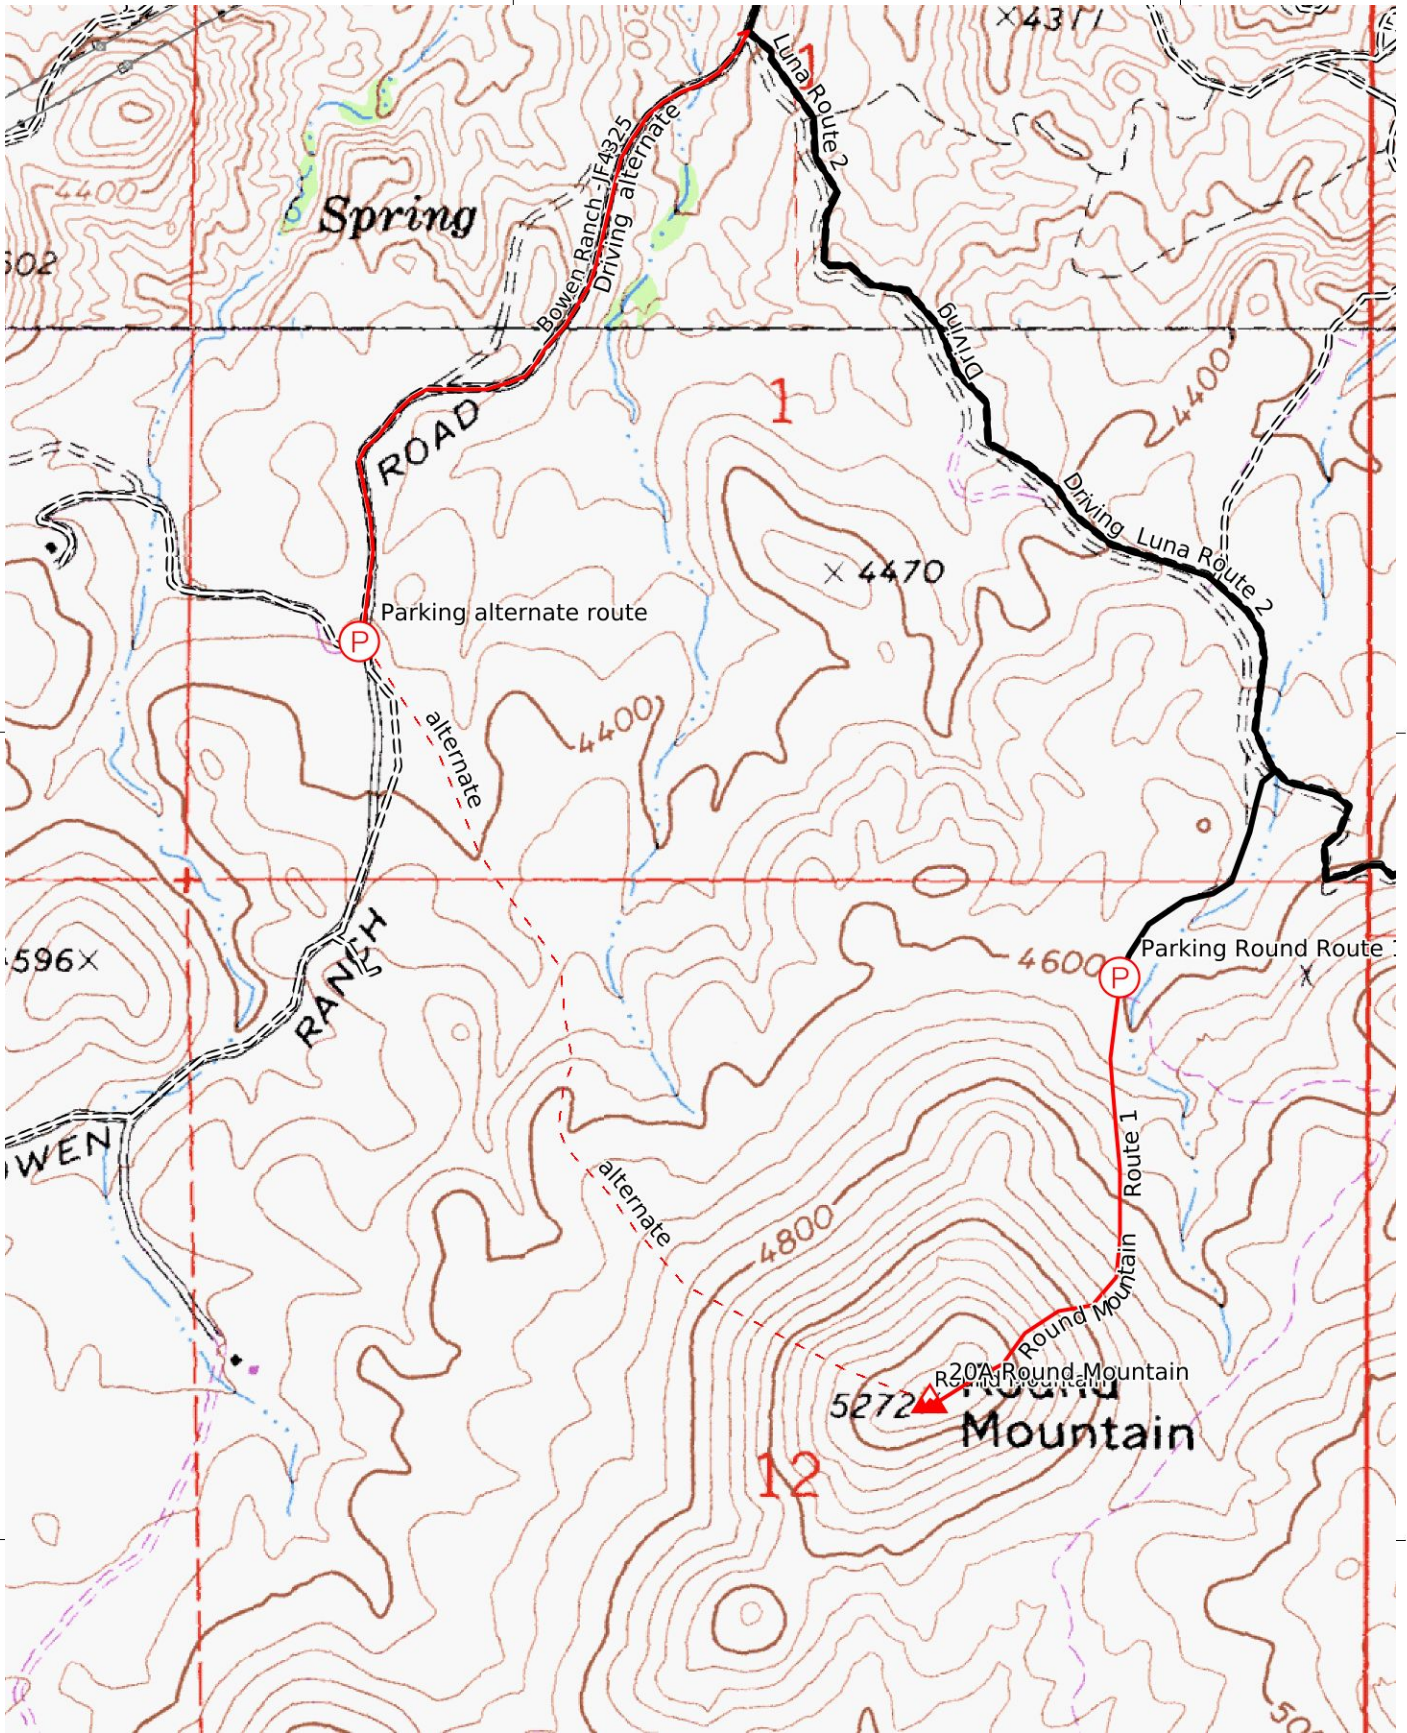

Luna, Round and Rattlesnake 1/4 1 2 3 4 5 6km

WGS84

UTM Zone 11S

Scale 1:44665 1 inch = 3722 feet

-117.15

-117.14

34.37

34.37

34.36

34.36

-117.15

-117.14

Luna, Round and Rattlesnake 0.2/4 0.2 0.3 0.4 0.5 0.6 0.7 0.8 0.9 1.0 1.1 1.2 1.3 1.4 km

WGS84

UTM Zone 11S

Scale 1:10419 1 inch = 868 feet

MN 11.3°

Luna, Round and Rattlesnake 3/4  
 WGS84  
 UTM Zone 11S  
 CALTOPO

0.5 1.0 1.5 km  
 0.1 0.2 0.3 0.4 0.5 0.6 0.7 0.8 0.9 mi  
 Scale 1:12215 1 inch = 1018 feet

MN 11.3°

Luna, Round and Rattlesnake 4/4