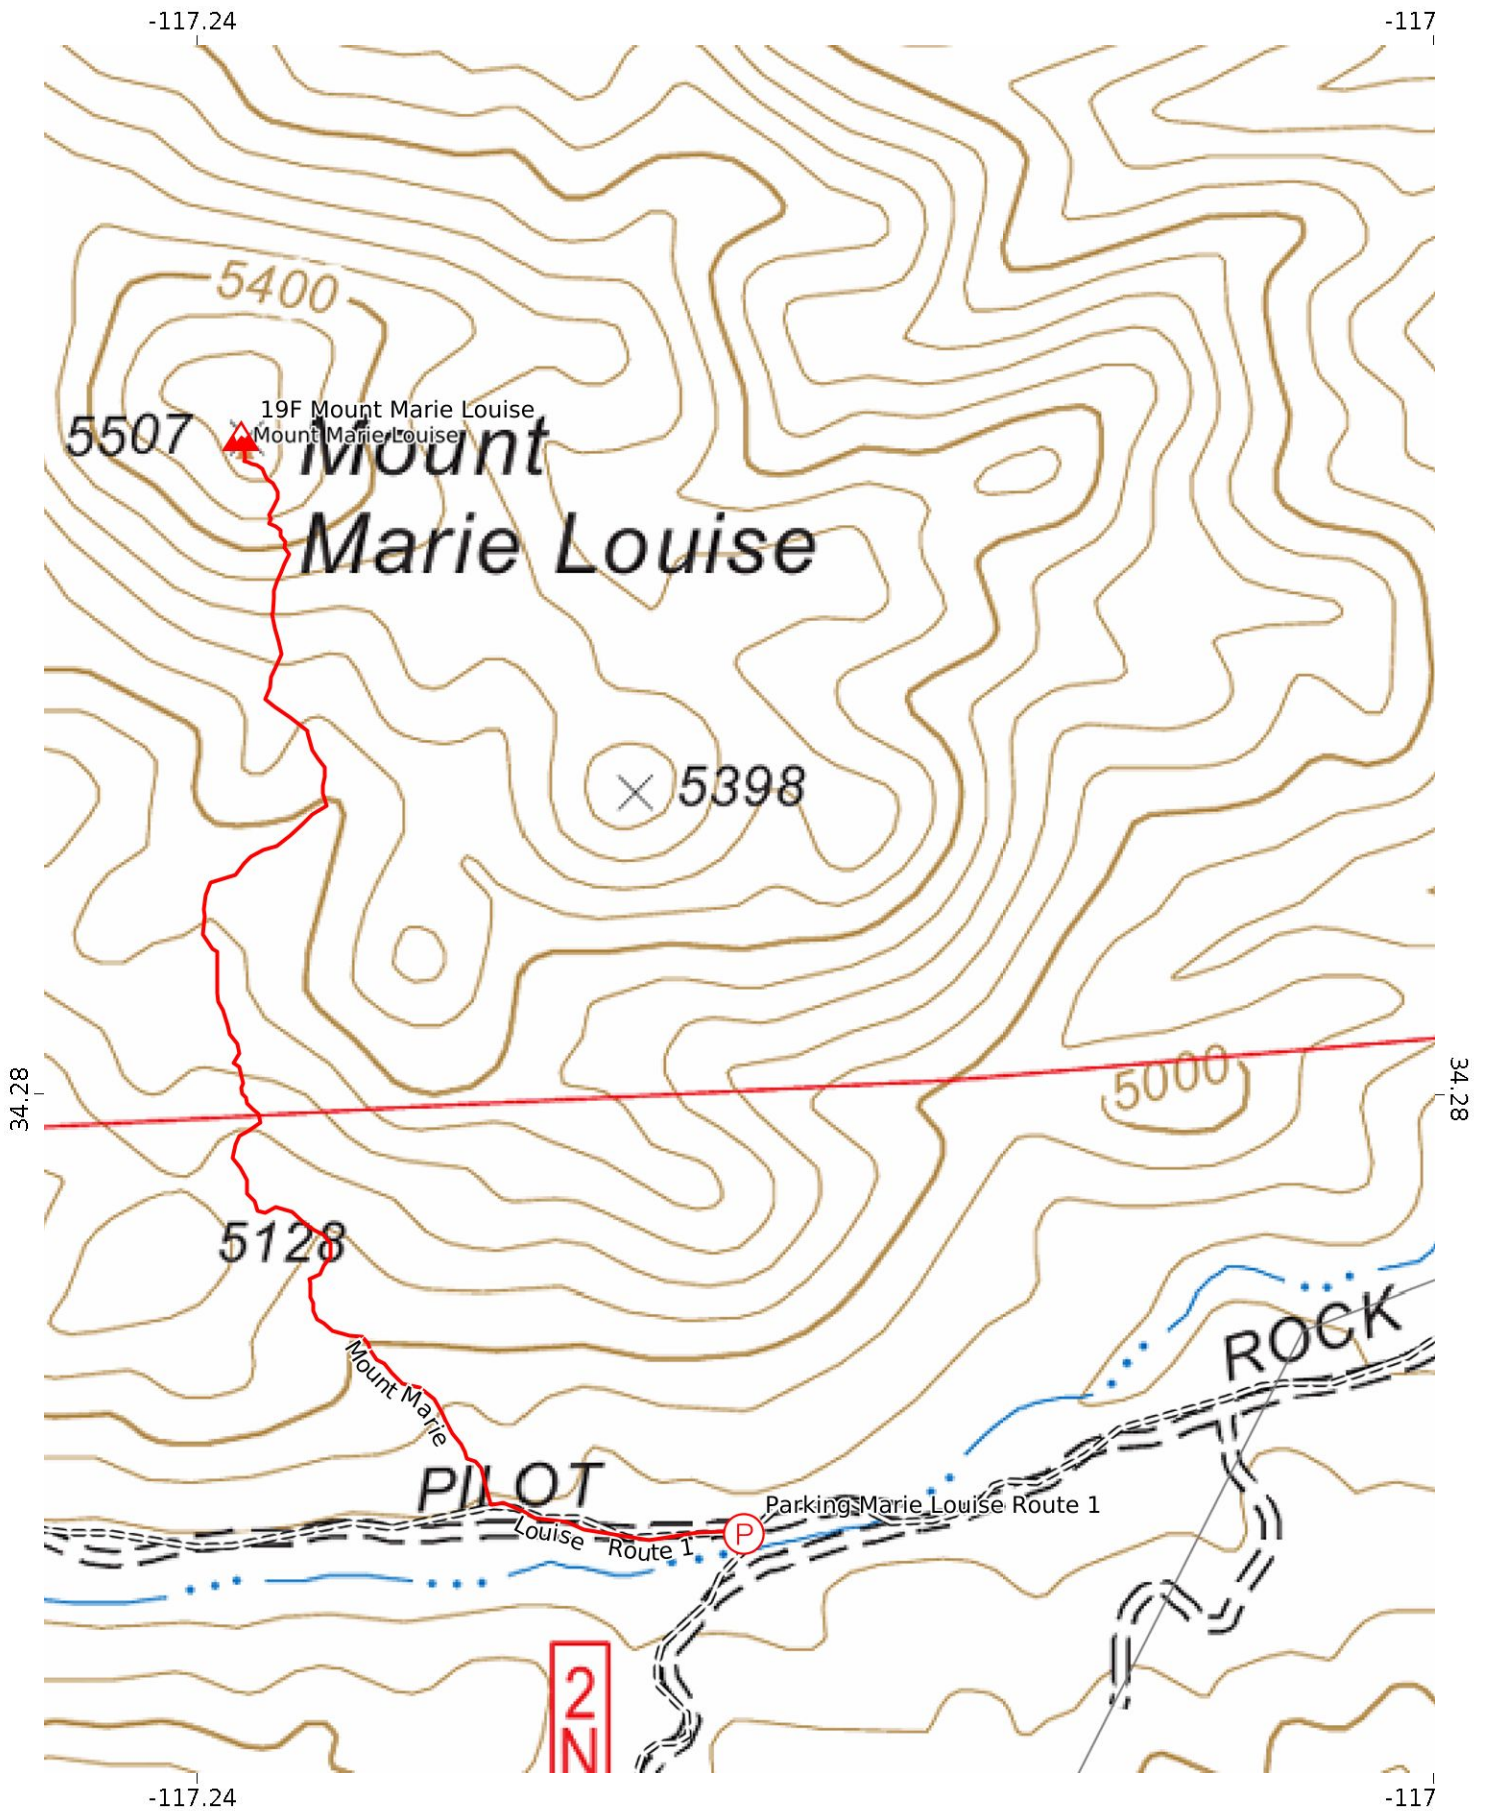

Marie Louise, The Pinnacles 1/3      0.5      1.0      1.5      2.0      2.5 km  
 WGS84  
 UTM Zone 11S  
**CALTOPO**  
 Scale **1:19302**    1 inch = 1609 feet

★  
 MN  
 11.3°

Marie Louise, The Pinnacles 2/3 0.1 0.2 0.3 0.4 0.5 0.6 0.7 km

WGS84

UTM Zone 11S

Scale 1:5620 1 inch = 468 feet

MN 11.3°