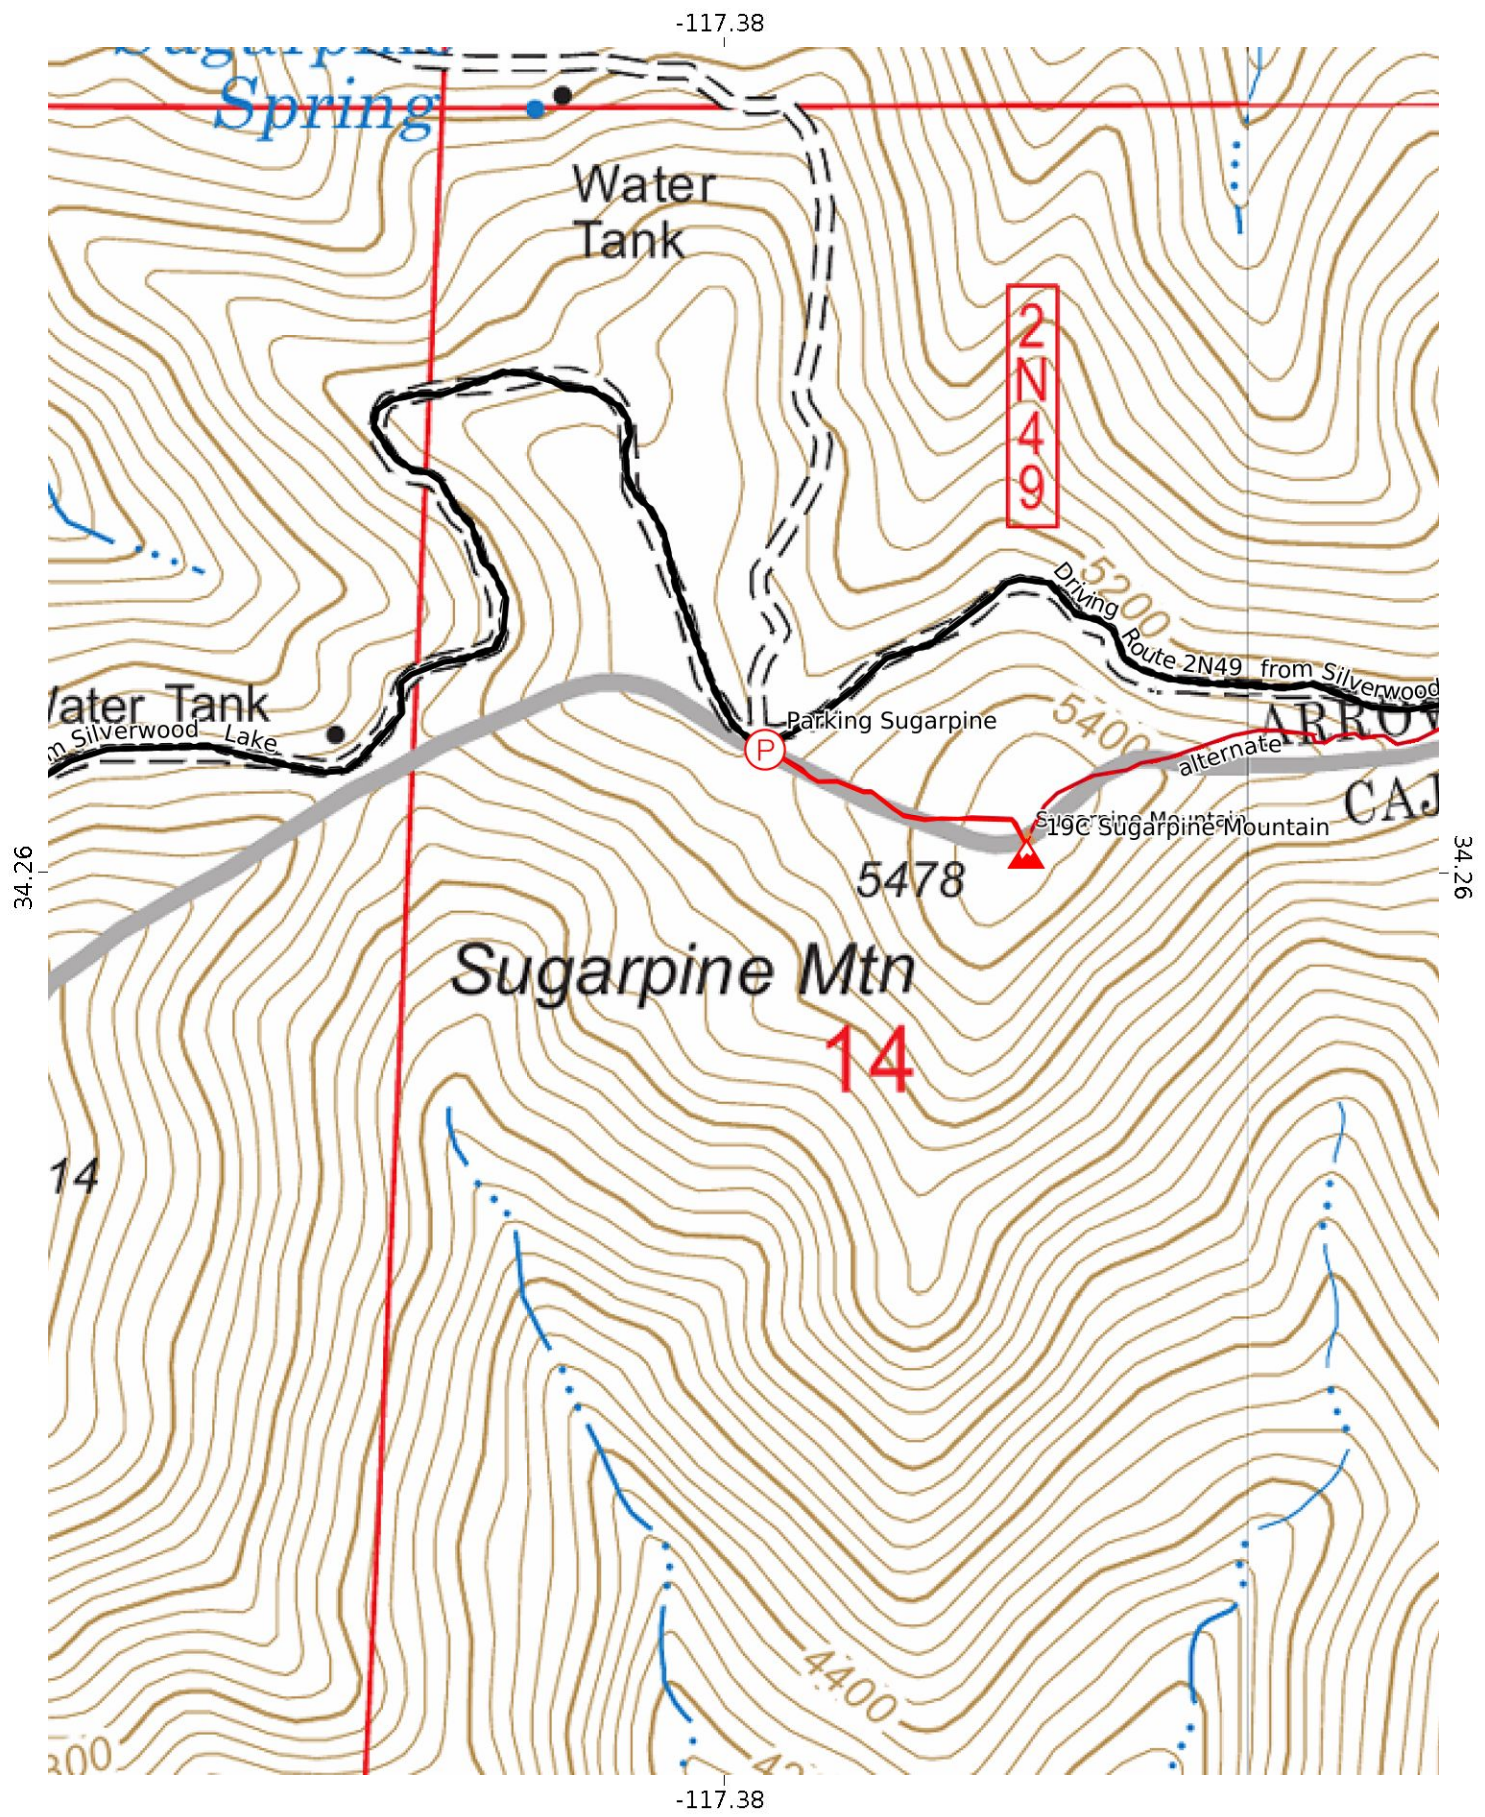

UTM Zone 11S
 WGS84
 Cajon, Sugarpine, Bailey, Monu 1/5
CALTOPO

Scale **1:32649** 1 inch = 2721 feet

Cajon, Sugarpine, Bailey, Monu 215
 WGS84
 UTM Zone 11S
 CALTOPO

MN
 11.3°

Cajon, Sugarpine, Bailey, Mono 4/5 0.5 1.0 1.5 km

WGS84

UTM Zone 11S

Scale 1:14334 1 inch = 1195 feet

Cajon, Sugarpine, Bailey, Monu 5/5
 WGS84
 UTM Zone 11S
CALTOPO

MN
 11.3°