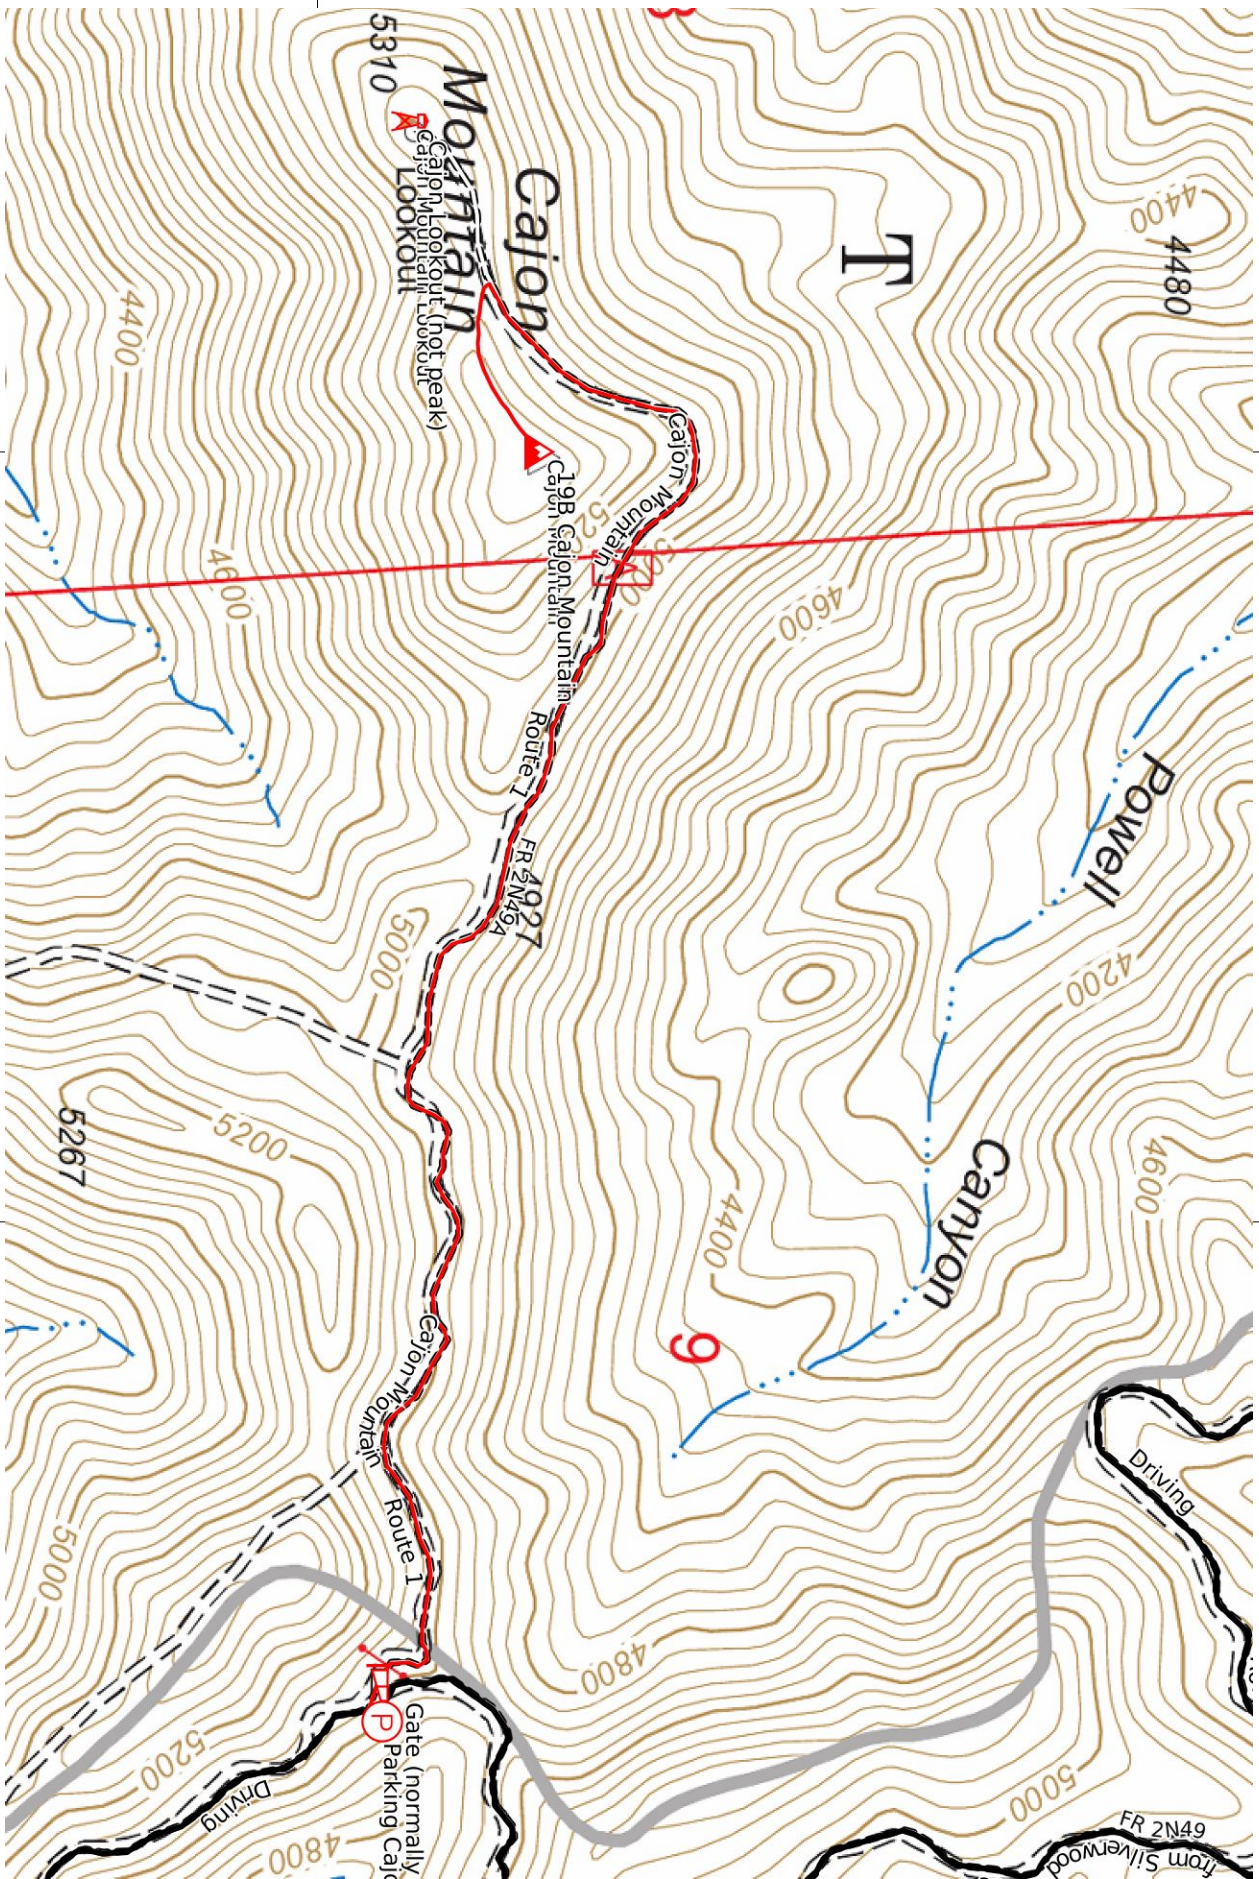

UTM Zone 11S
 WGS84
 Cajon, Sugarpine, Bailey, Monu 1/5
CALTOPO

Scale **1:32649** 1 inch = 2721 feet

Cajon, Sugarpine, Bailey, Monu 215
 WGS84
 UTM Zone 11S
 CALTOPO

MN
 11.3°

Cajon, Sugarpine, Bailey, Mono 4/5 0.5 1.0 1.5 km

WGS84

UTM Zone 11S

Scale 1:14334 1 inch = 1195 feet

Cajon, Sugarpine, Bailey, Monu 5/5
 WGS84
 UTM Zone 11S
CALTOPO

MN
 11.3°