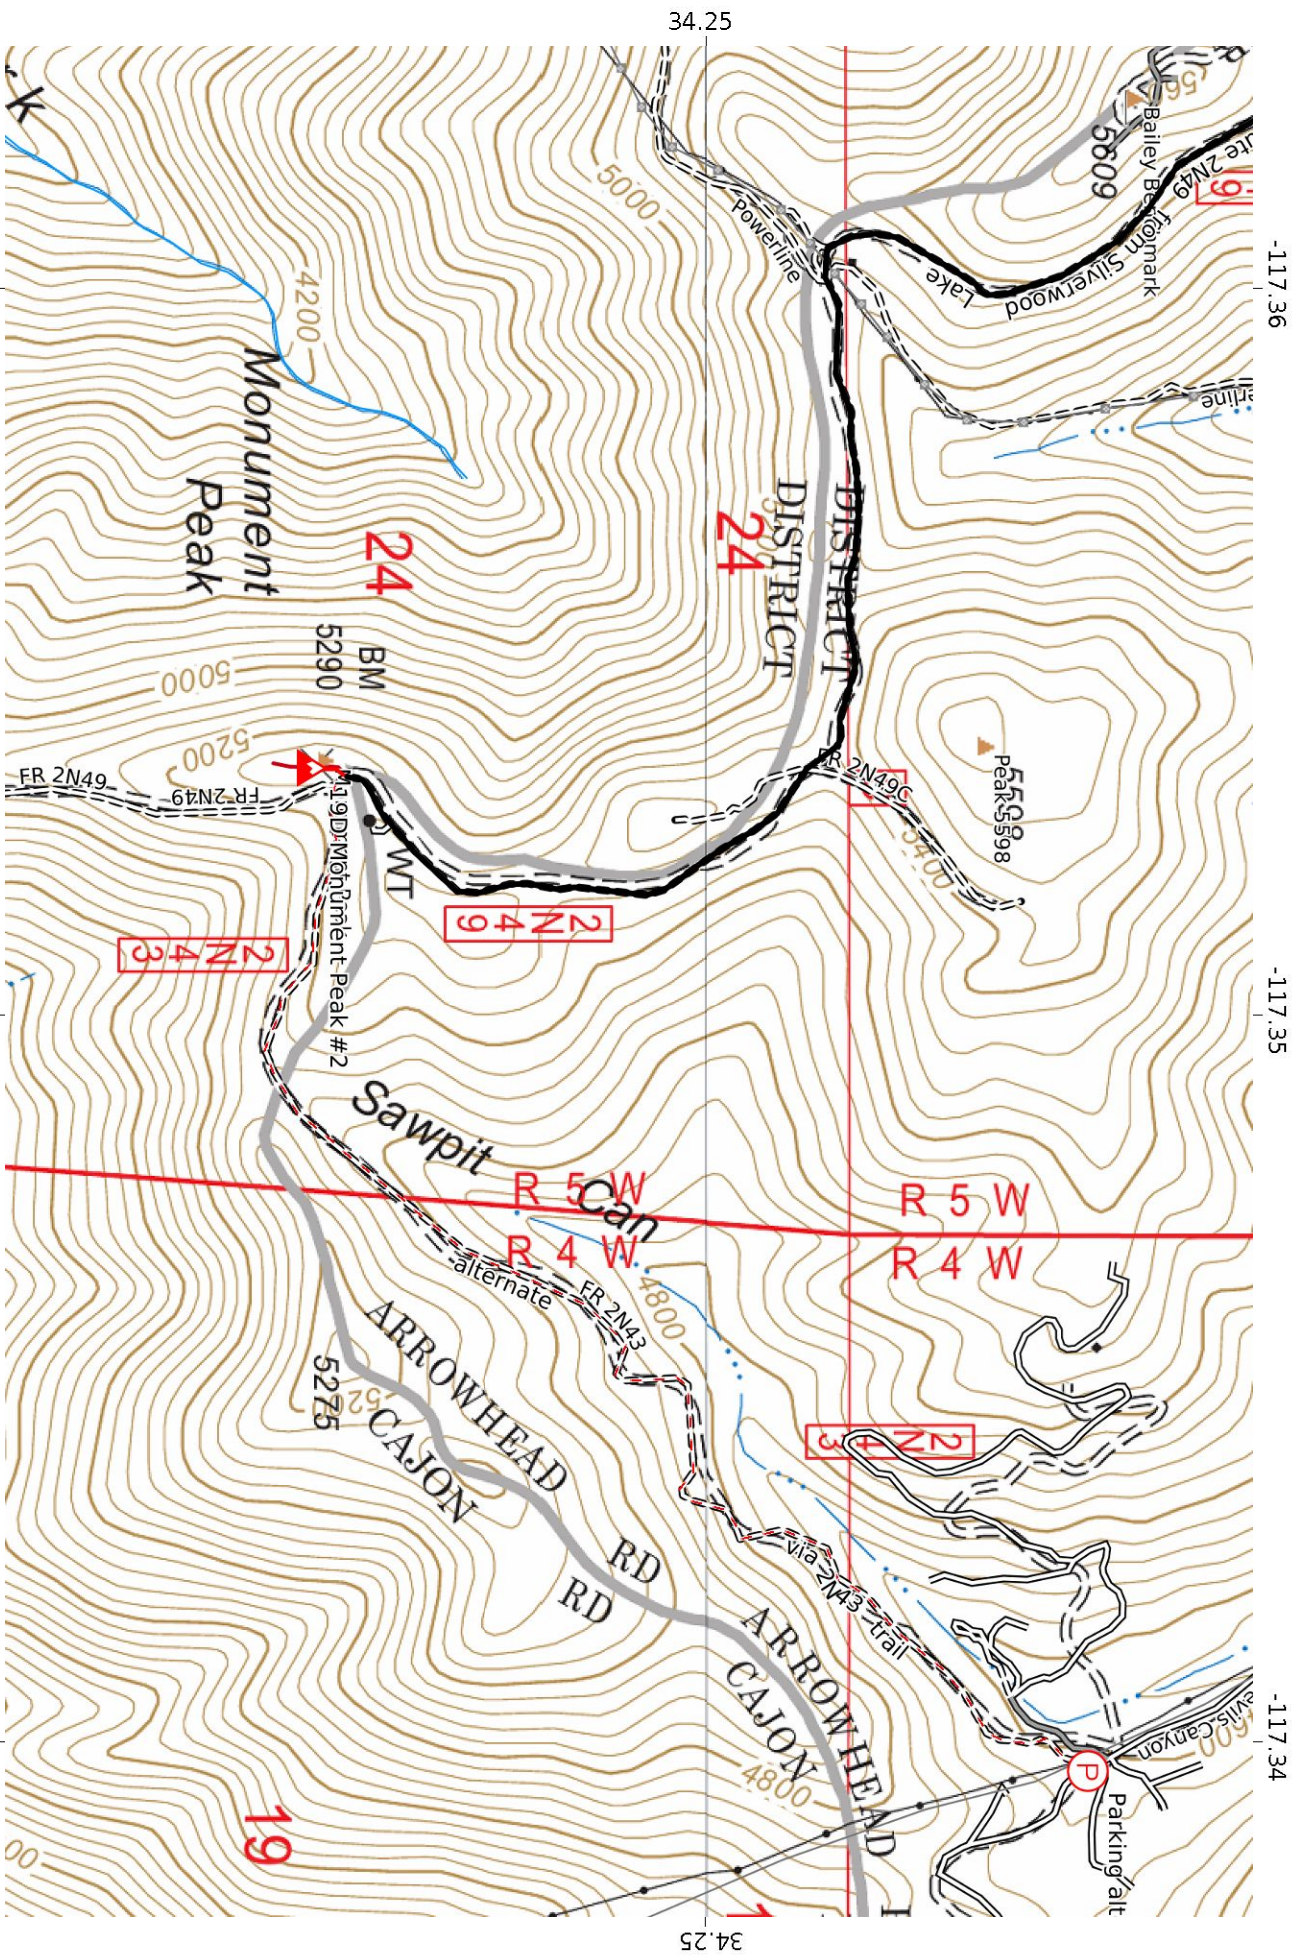

UTM Zone 11S
 WGS84
 Cajon, Sugarpine, Bailey, Monu 1/5
CALTOPO

Scale **1:32649** 1 inch = 2721 feet

Cajon, Sugarpine, Bailey, Monu 215
 WGS84
 UTM Zone 11S
 CALTOPO

MN
 11.3°

Cajon, Sugarpine, Bailey, Mono 4/5 0.5 1.0 1.5 km

WGS84

UTM Zone 11S

Scale 1:14334 1 inch = 1195 feet

Cajon, Sugarpine, Bailey, Monu 5/5
 WGS84
 UTM Zone 11S
CALTOPO

MN
 11.3°