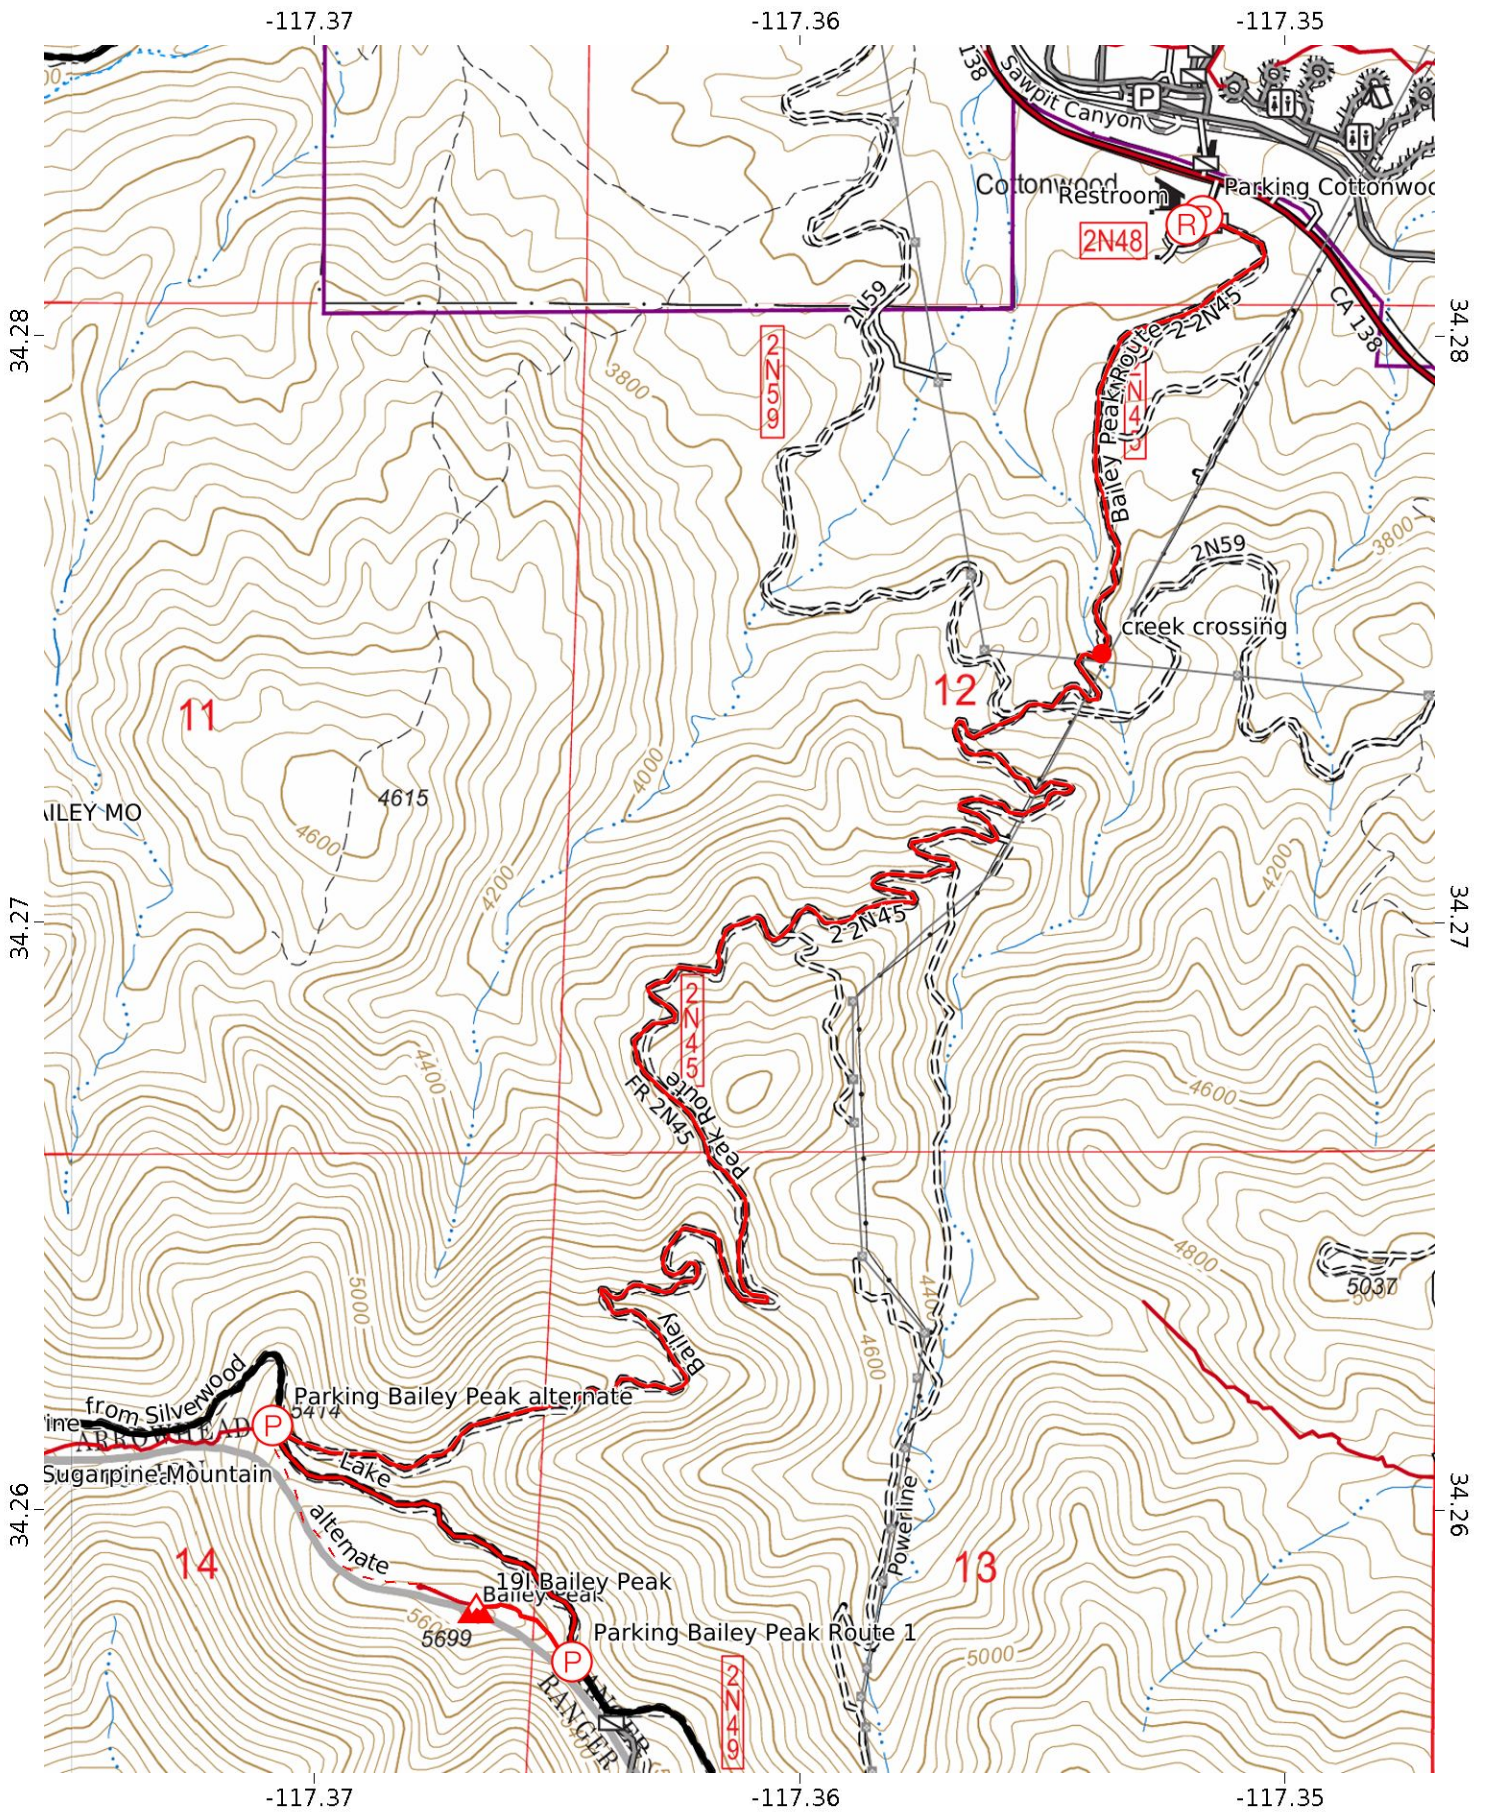

UTM Zone 11S
 WGS84
 Cajon, Sugarpine, Bailey, Monu 1/5
CALTOPO

Scale **1:32649** 1 inch = 2721 feet

Cajon, Sugarpine, Bailey, Monu 215
 WGS84
 UTM Zone 11S
 CALTOPO

MN
 11.3°

Cajon, Sugarpine, Bailey, Mono 4/5 0.5 1.0 1.5 km

WGS84

UTM Zone 11S

Scale 1:14334 1 inch = 1195 feet

Cajon, Sugarpine, Bailey, Monu 5/5
 WGS84
 UTM Zone 11S
CALTOPO

MN
 11.3°