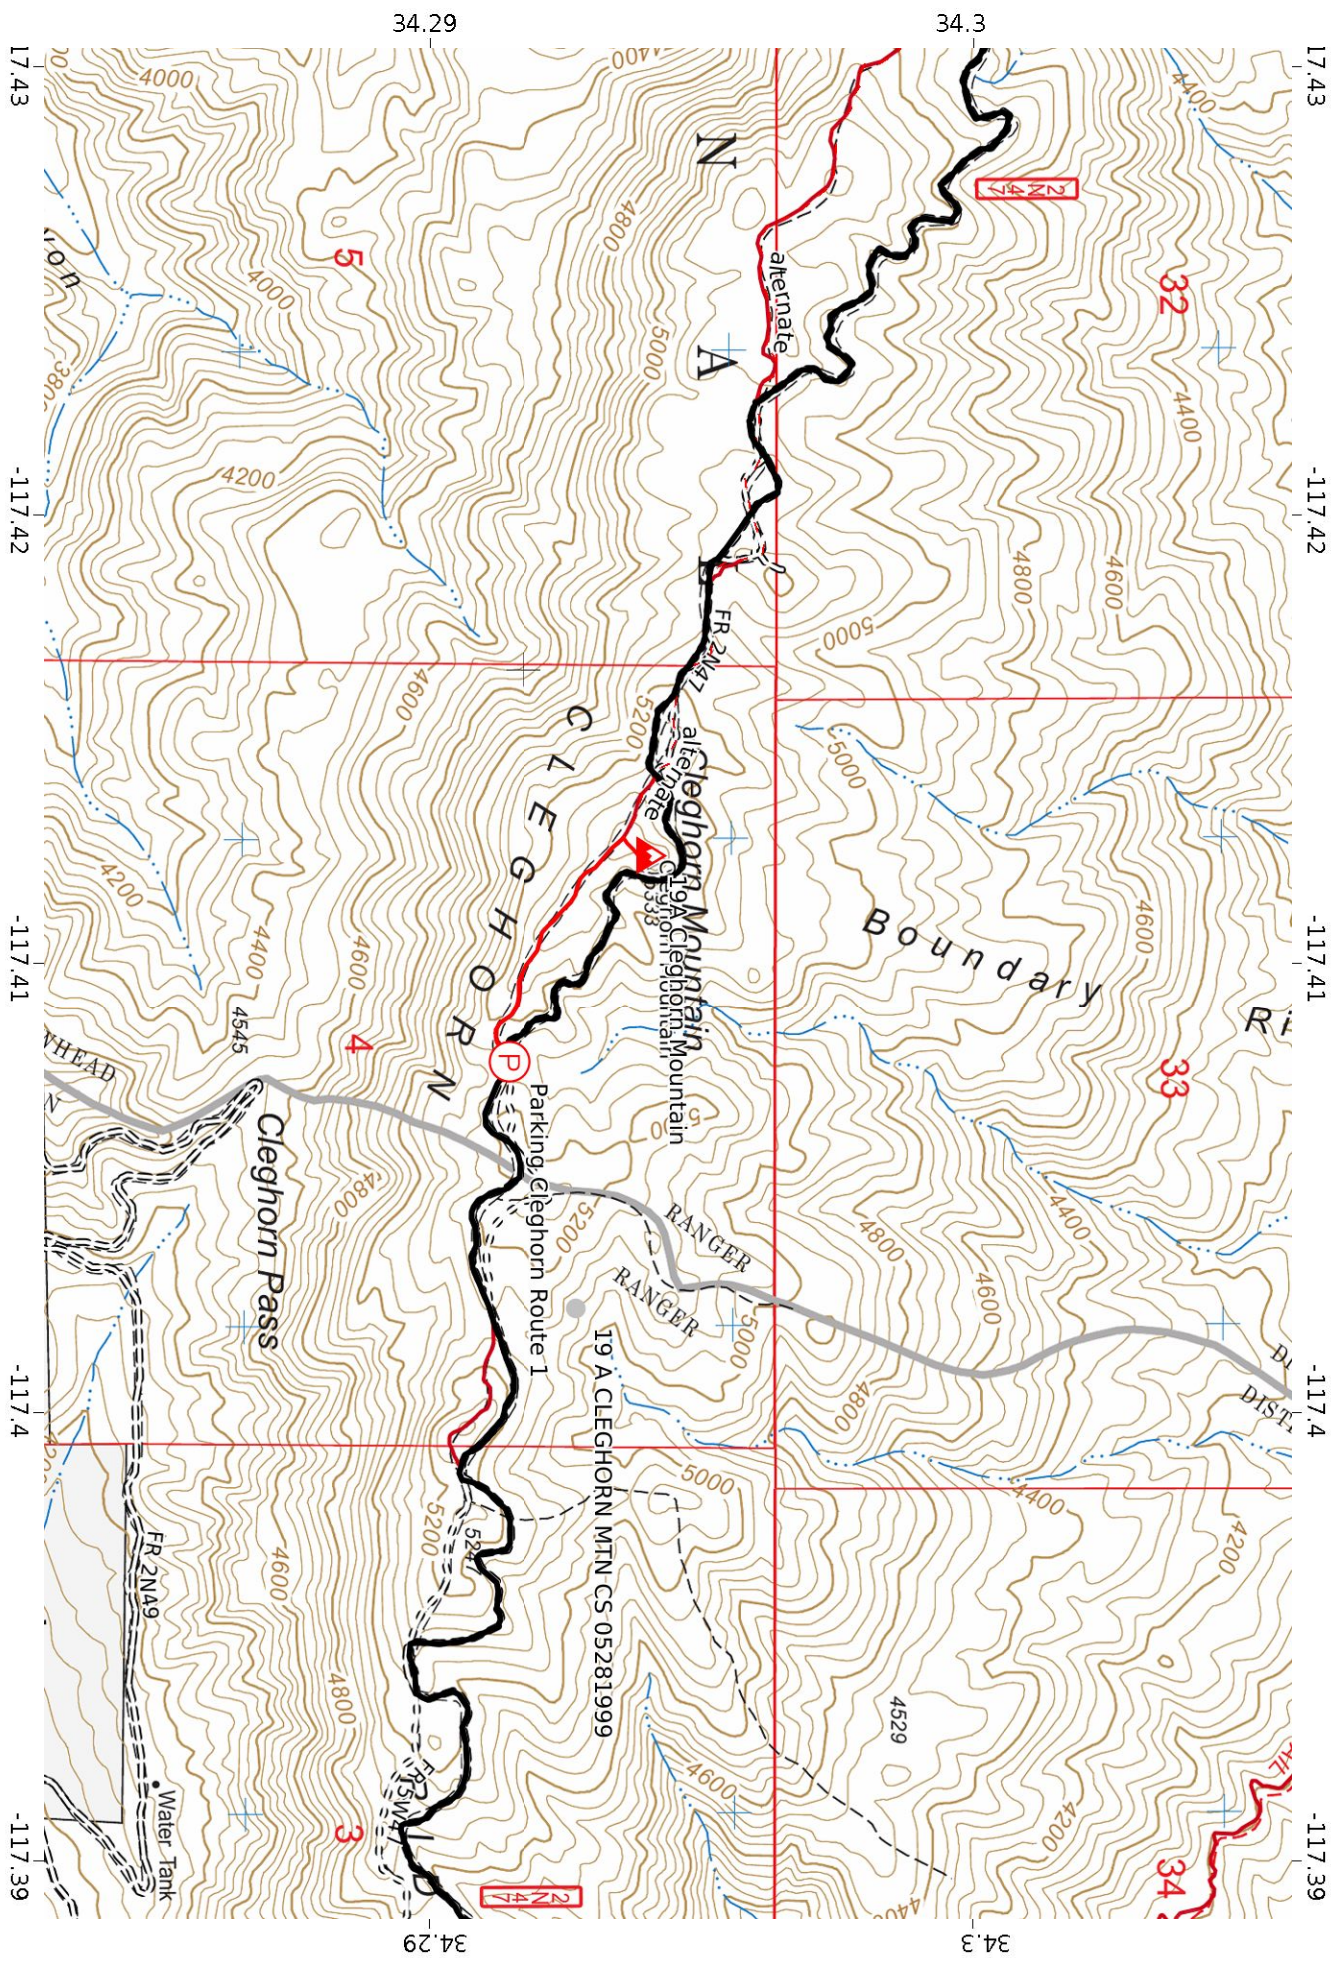

UTM Zone 11S
 WGS84
 Cleghorn Mountain 1/2
CALTOPO

MN
 11.3°

Cleghorn Mountain 212

WGS84

UTM Zone 11S