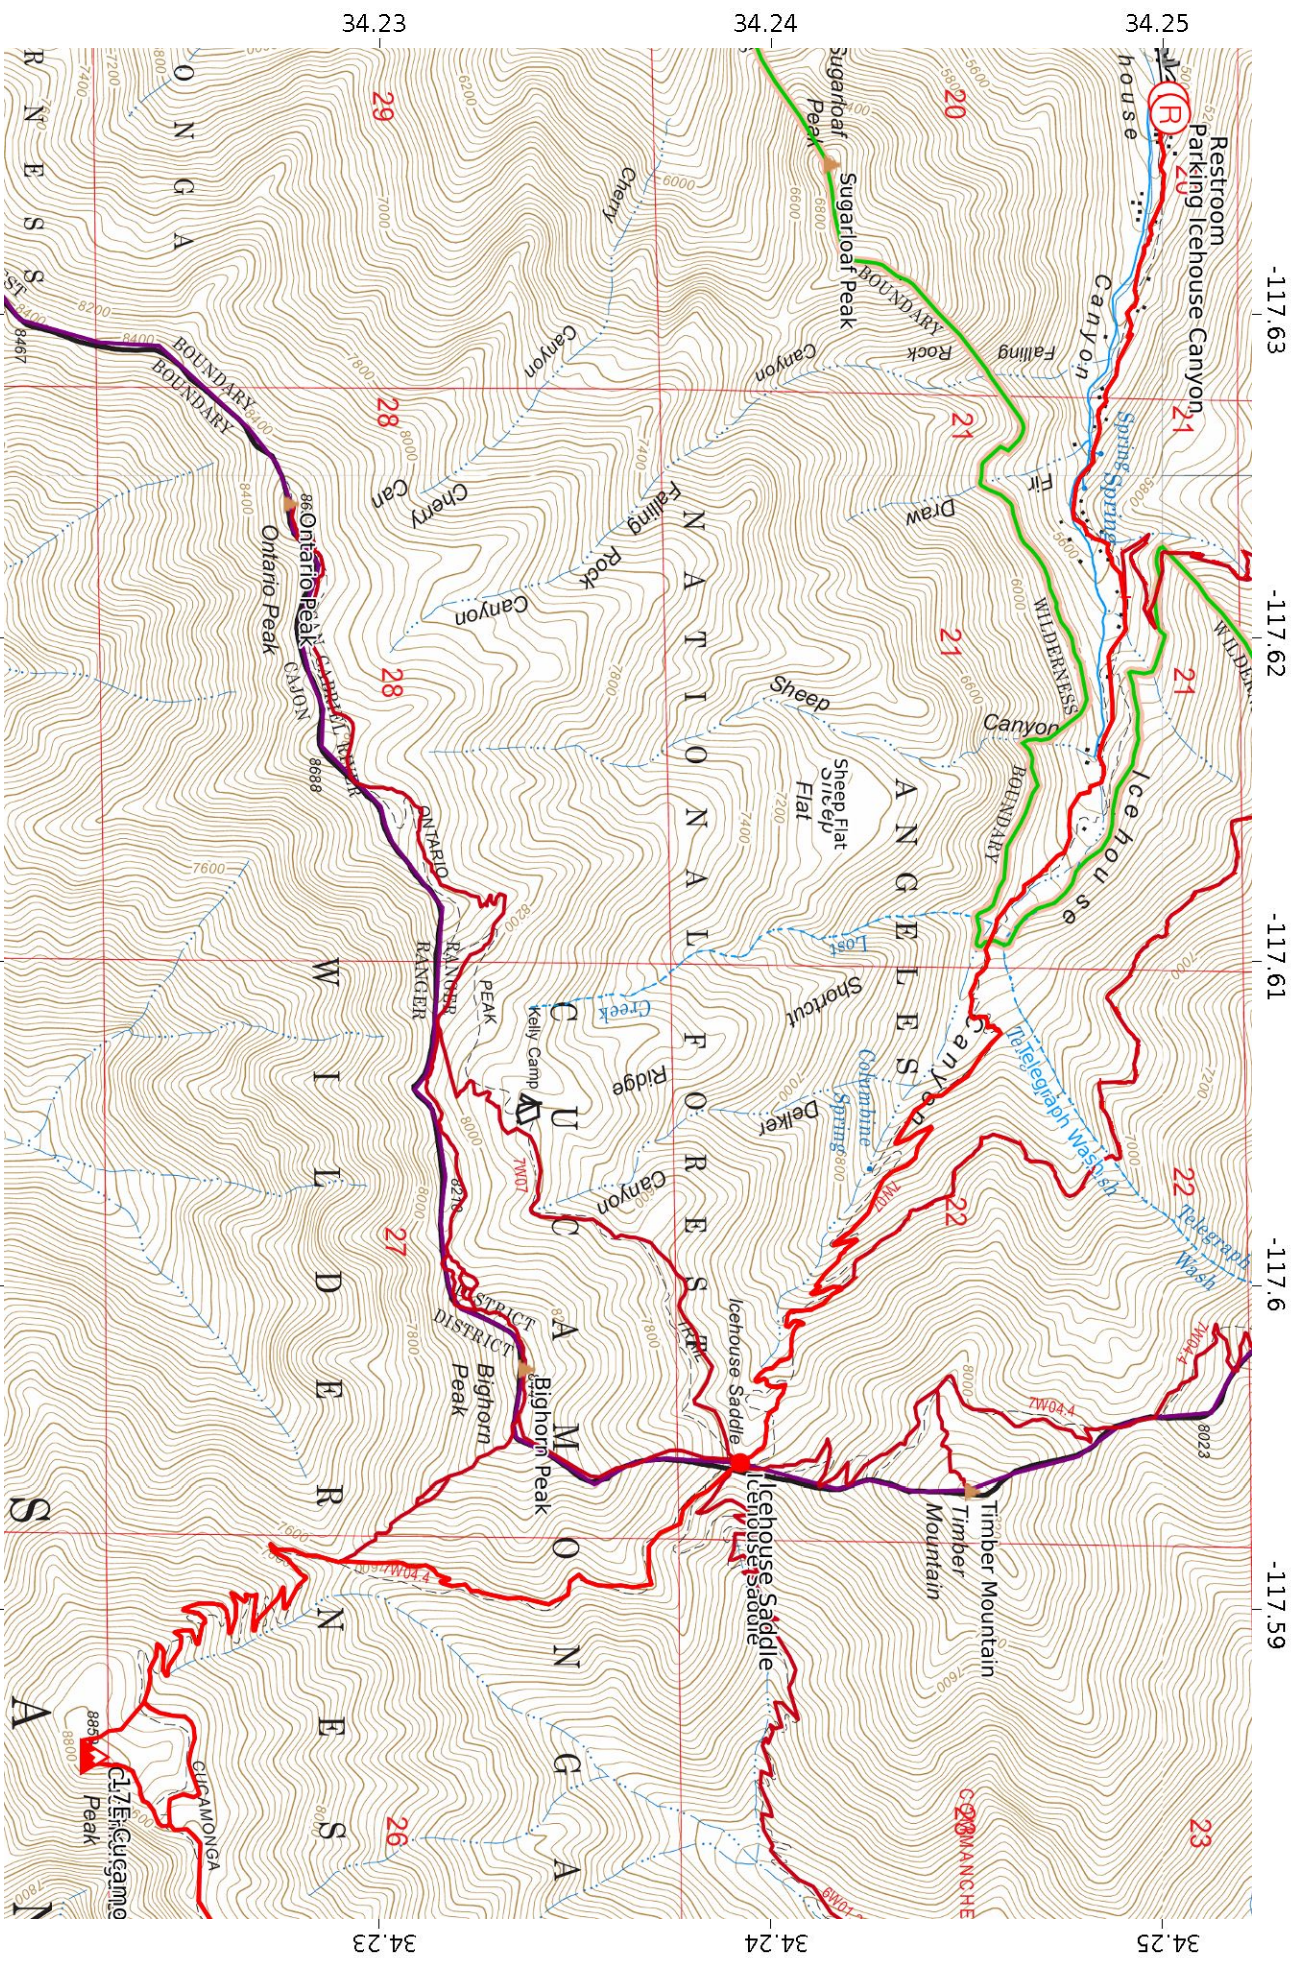

Cucamonga and Etiwanda 1/3  
 WGS84  
 UTM Zone 11S  
**CALTOPO**

Cucamonga and Etiwanda 2/3  
 WGS84  
 UTM Zone 11S  
**CALTOPO**

34.22 34.23 -117.59 -117.58 -117.57 -117.56 -117.55

Cucamonga and Etiwanda 3/3  
 WGS84  
 UTM Zone 11S