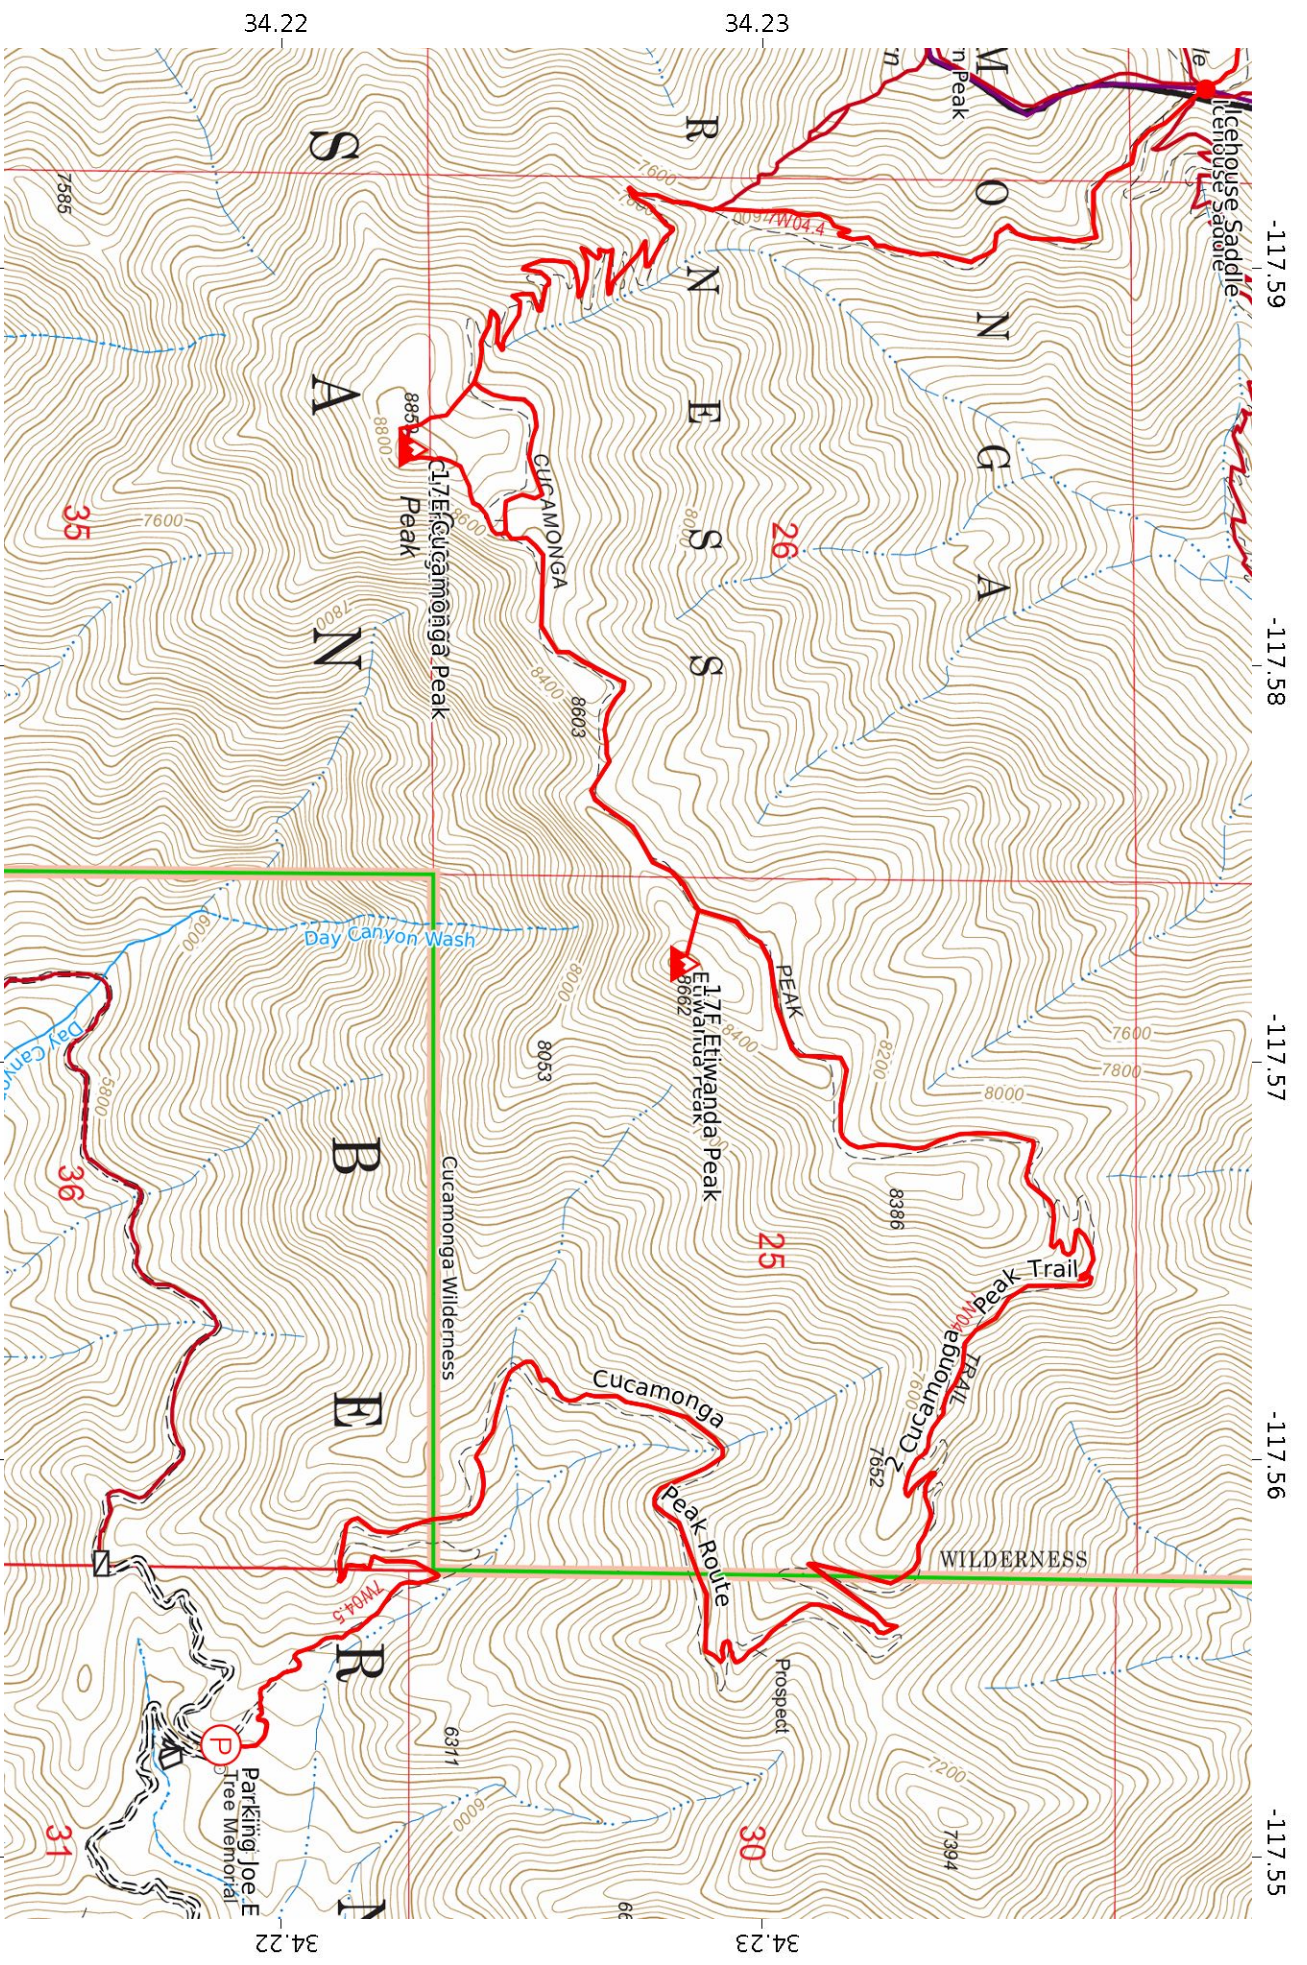

Cucamonga and Etiwanda 1/3  
 WGS84  
 UTM Zone 11S  
**CALTOPO**

Cucamonga and Etiwanda 2/3  
 WGS84  
 UTM Zone 11S  
**CALTOPO**

34.22 34.23 -117.59 -117.58 -117.57 -117.56 -117.55

Cucamonga and Etiwanda 3/3  
 WGS84  
 UTM Zone 11S