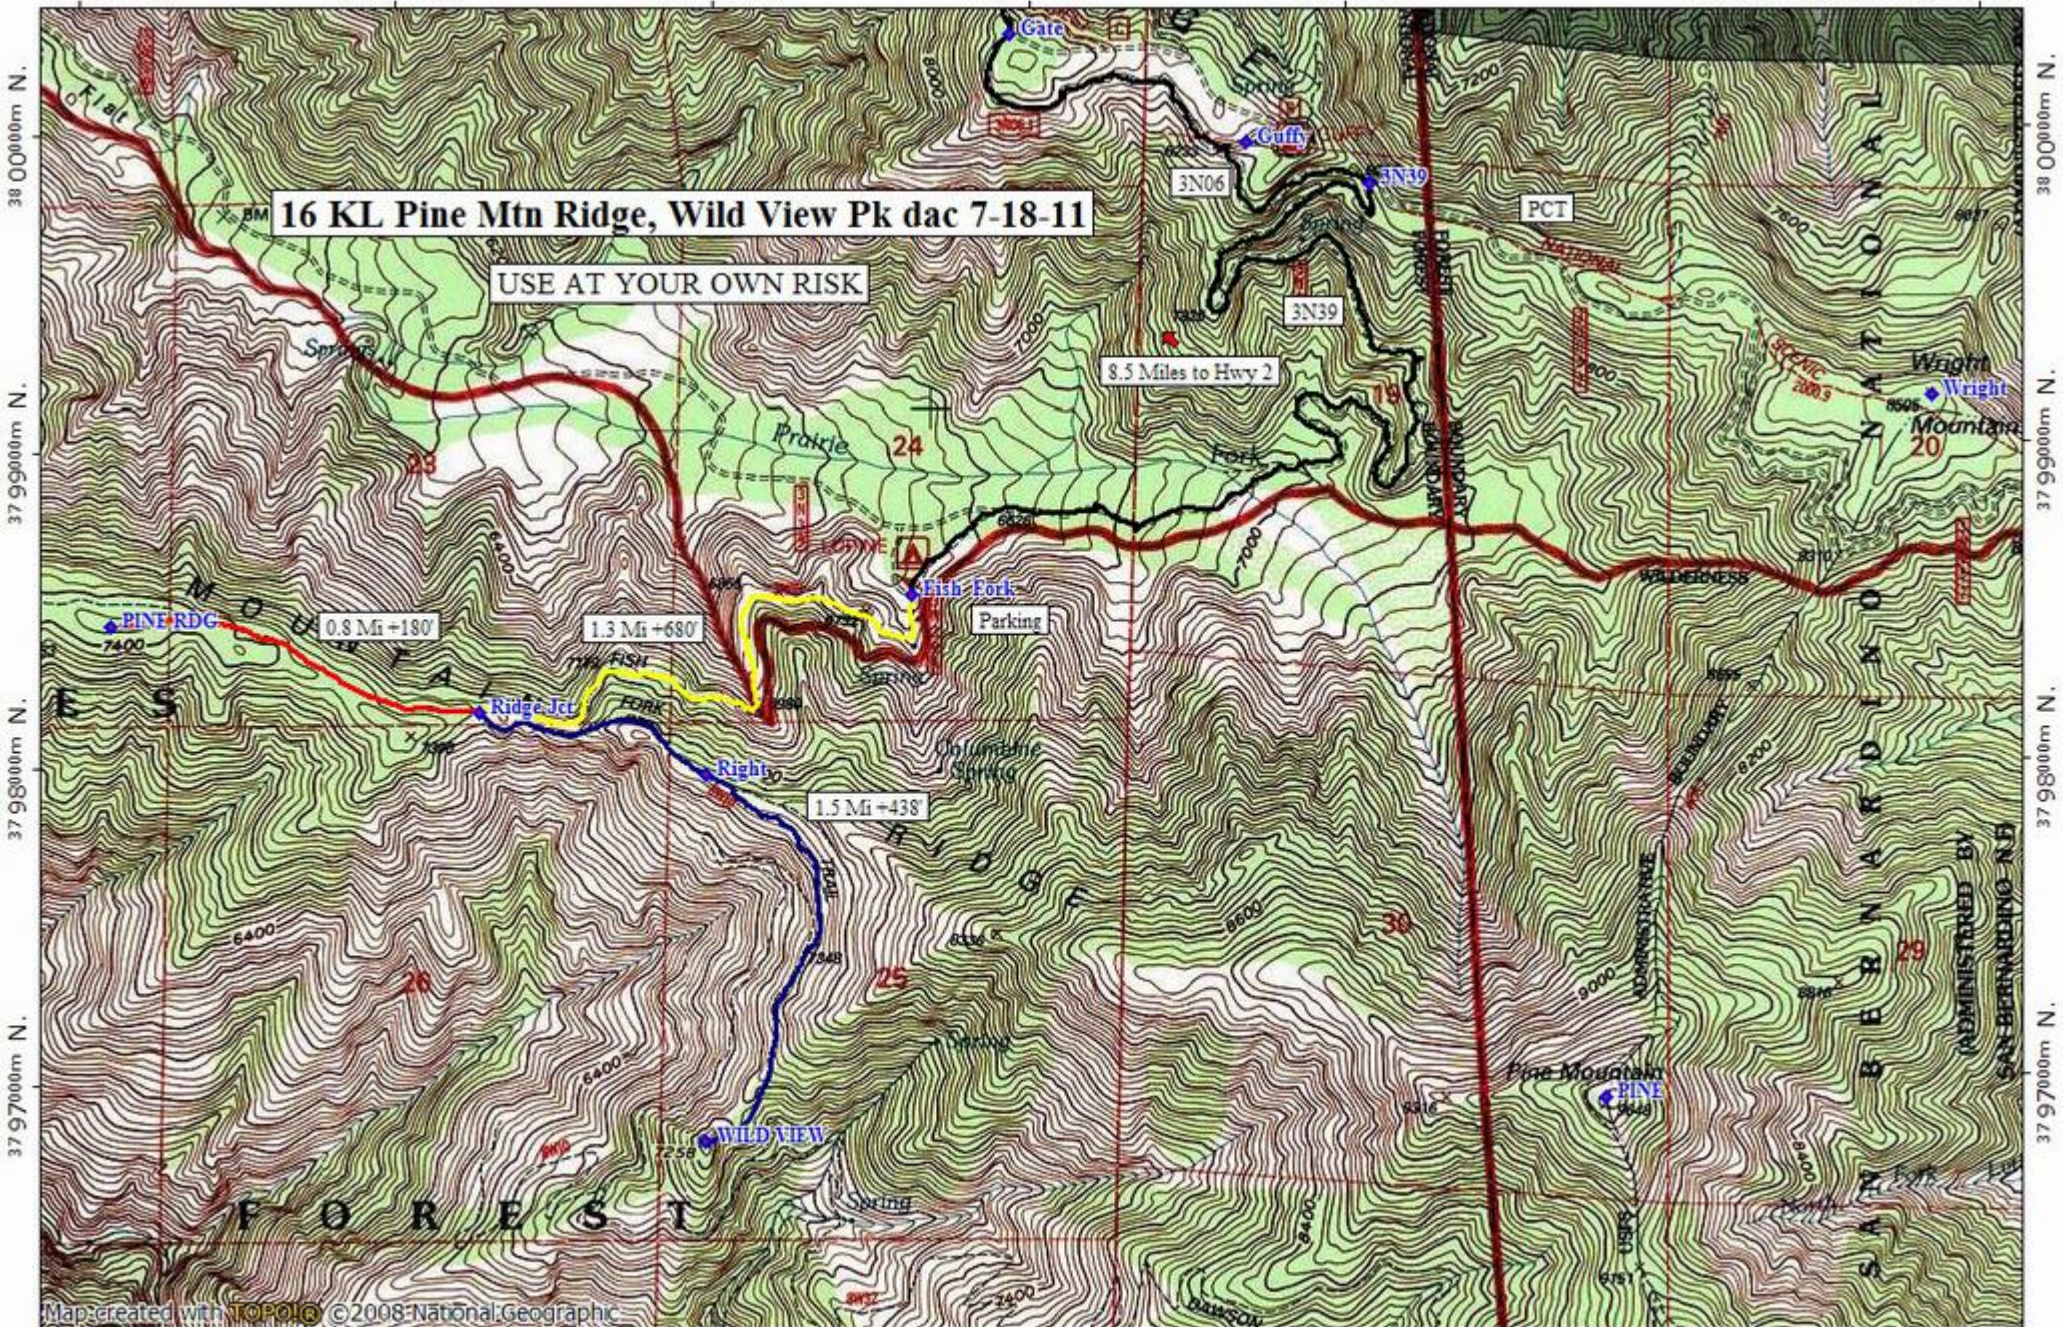

TOPO! map printed on 07/18/11 from "16 KL PINE MTN RDG & WILD VIEW PK dac 7-18-11.tpo"

436000m E. 437000m E. 438000m E. 439000m E. 440000m E. NAD27 Zone 11S 442000m E.

16 KL Pine Mtn Ridge, Wild View Pk dac 7-18-11

USE AT YOUR OWN RISK

3N06

3N39

PCT

8.5 Miles to Hwy 2

Wright

Wright

Mountain

20

0.8 Mi +180'

1.3 Mi +680'

1.5 Mi +438'

37 98000m N.

37 97000m N.

Map created with TOPO! © 2008 National Geographic

436000m E. 437000m E. 438000m E. 439000m E. 440000m E. NAD27 Zone 11S 442000m E.

TN MN

12 1/2°

07/18/11