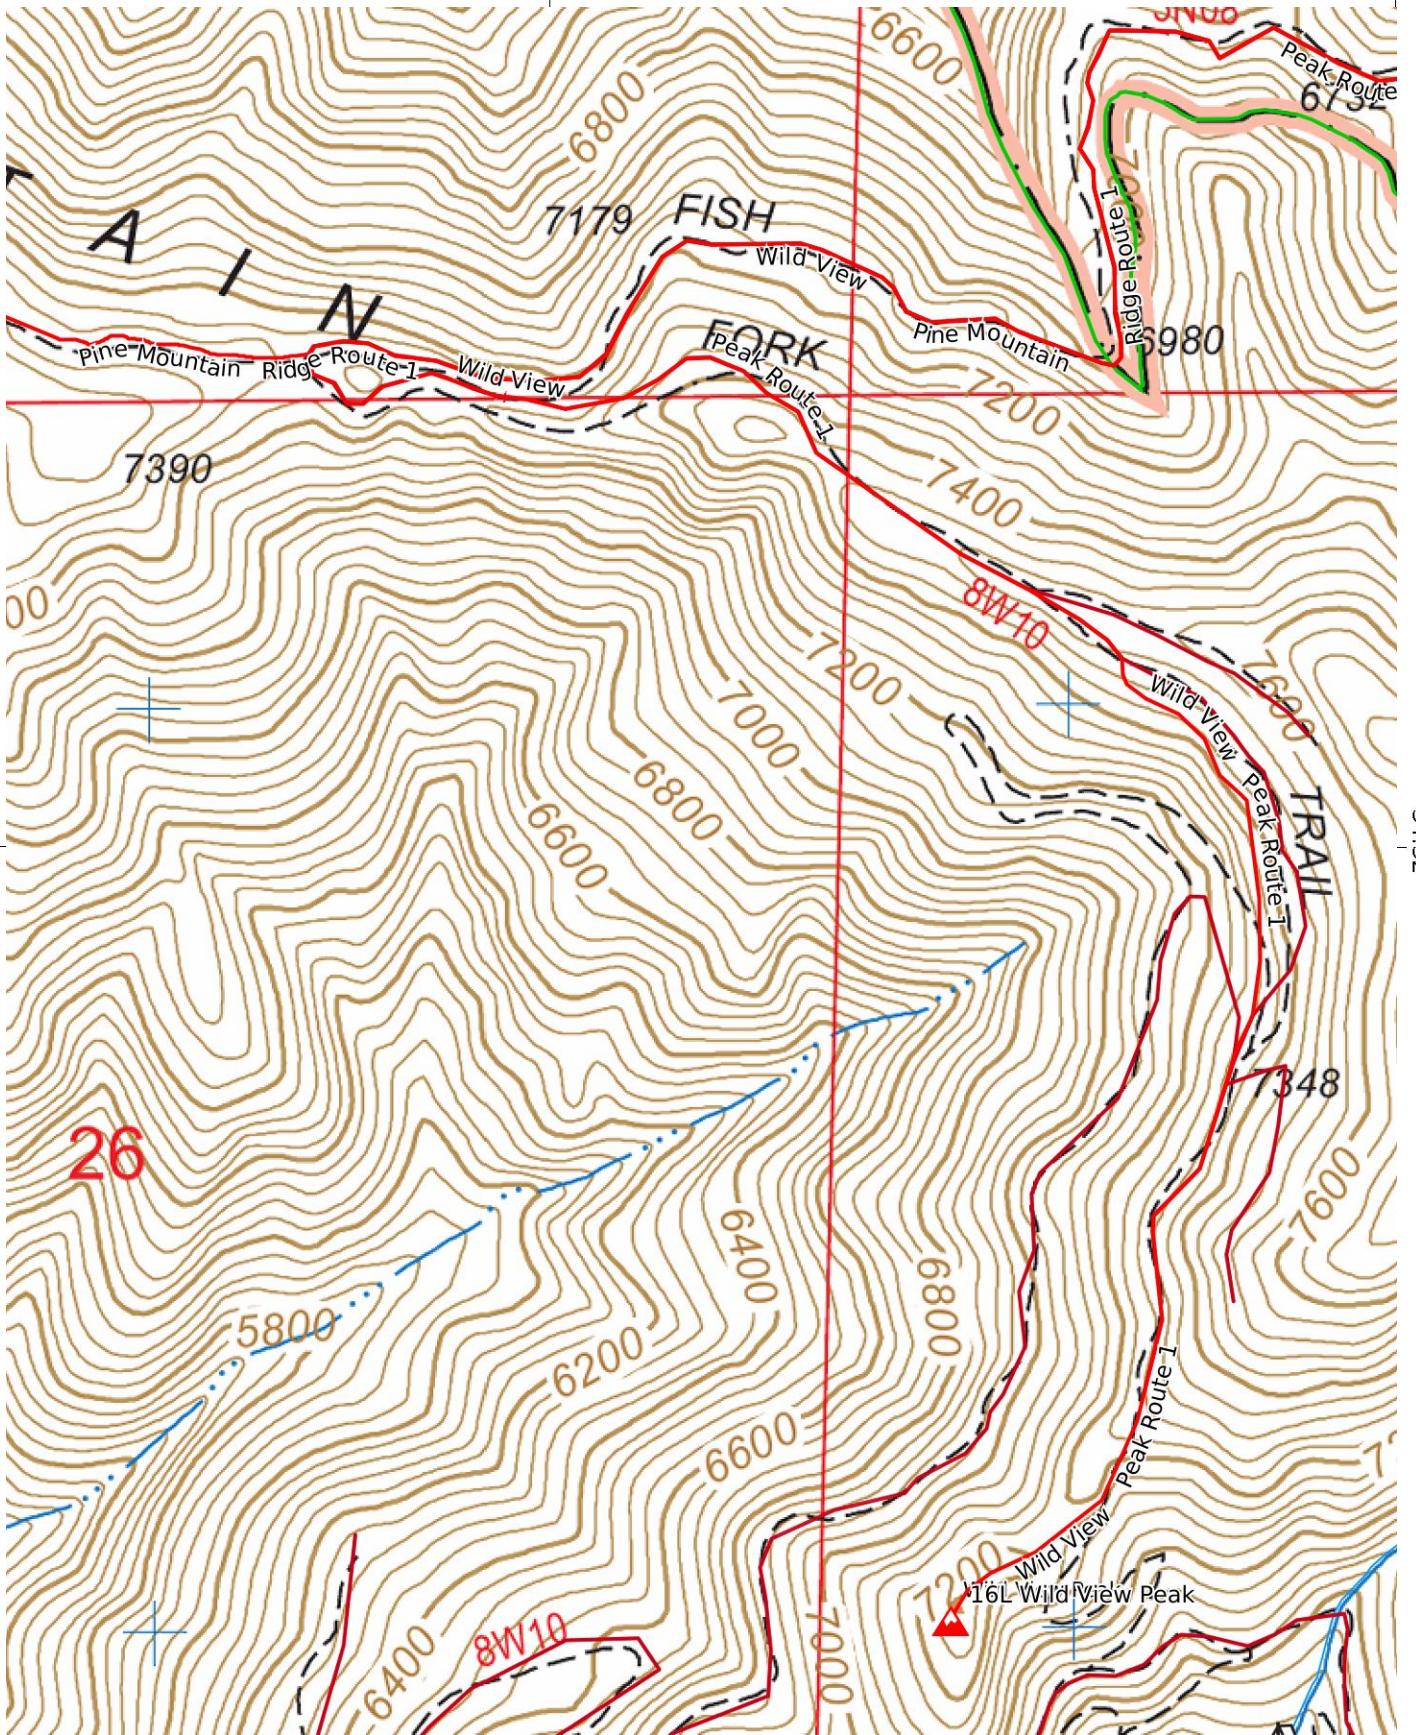

Pine Mountain Ridge and Wild V 1/3

WGS84

UTM Zone 11S

Scale 1:23218 1 inch = 1935 feet

Pine Mountain Ridge and Wild V 2/3

WGS84

UTM Zone 11S

Scale 1:12426 1 inch = 1035 feet

-117.68

-117

34.32

34.32

-117.68

-117

Pine Mountain Ridge and Wild-View

WGS84

UTM Zone 11S

Scale 1:8216 1 inch = 685 feet

MN 11.4°