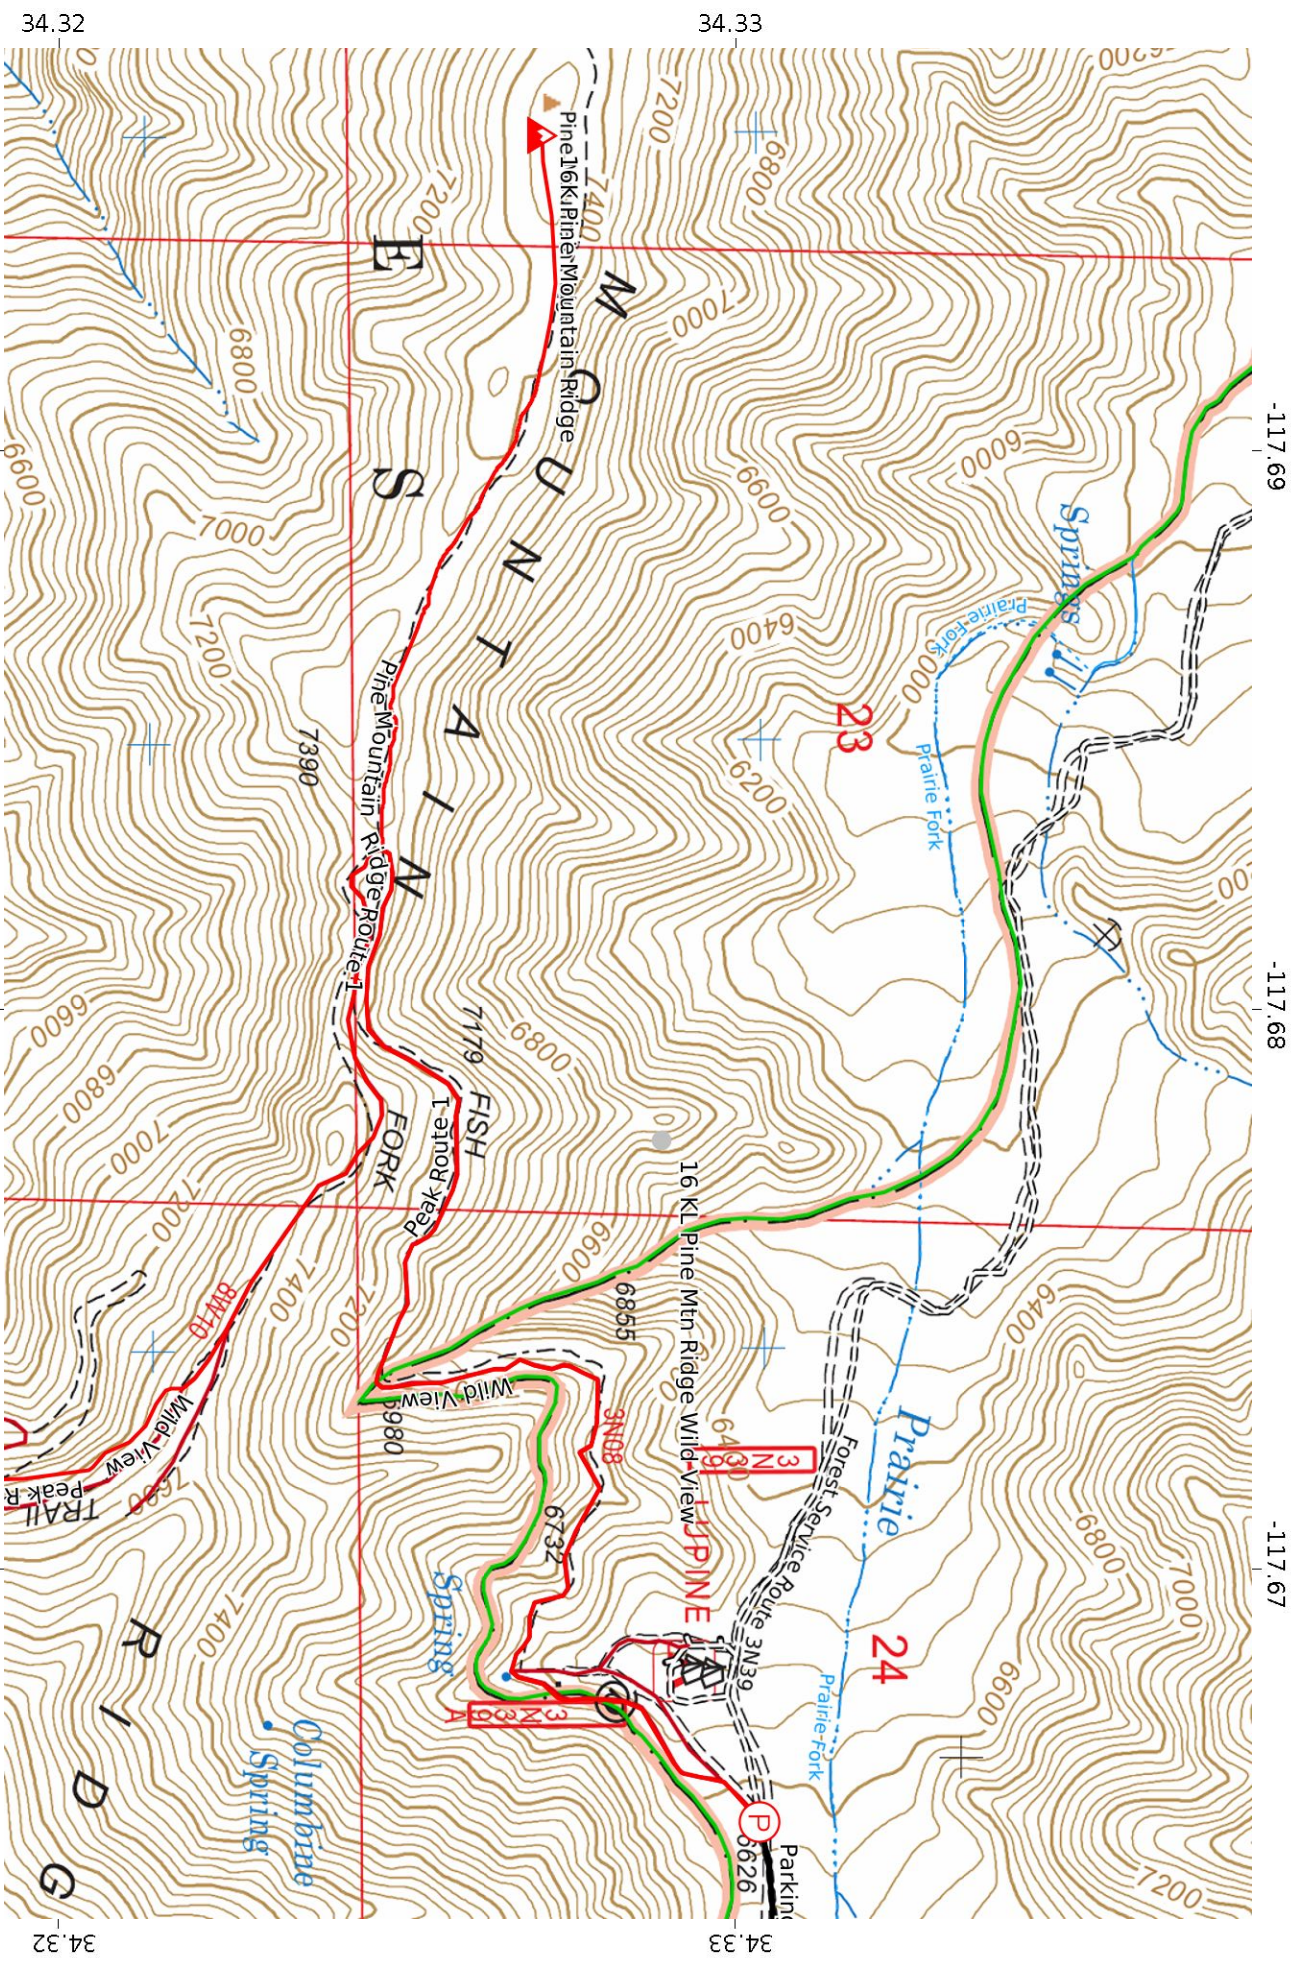

Pine Mountain Ridge and Wild V 1/3

WGS84

UTM Zone 11S

Scale 1:23218 1 inch = 1935 feet

Pine Mountain Ridge and Wild V 2/3

WGS84

UTM Zone 11S

Scale 1:12426 1 inch = 1035 feet

-117.68

-117

34.32

34.32

-117.68

-117

Pine Mountain Ridge and Wild-View

WGS84

UTM Zone 11S

Scale 1:8216 1 inch = 685 feet

MN 11.4°