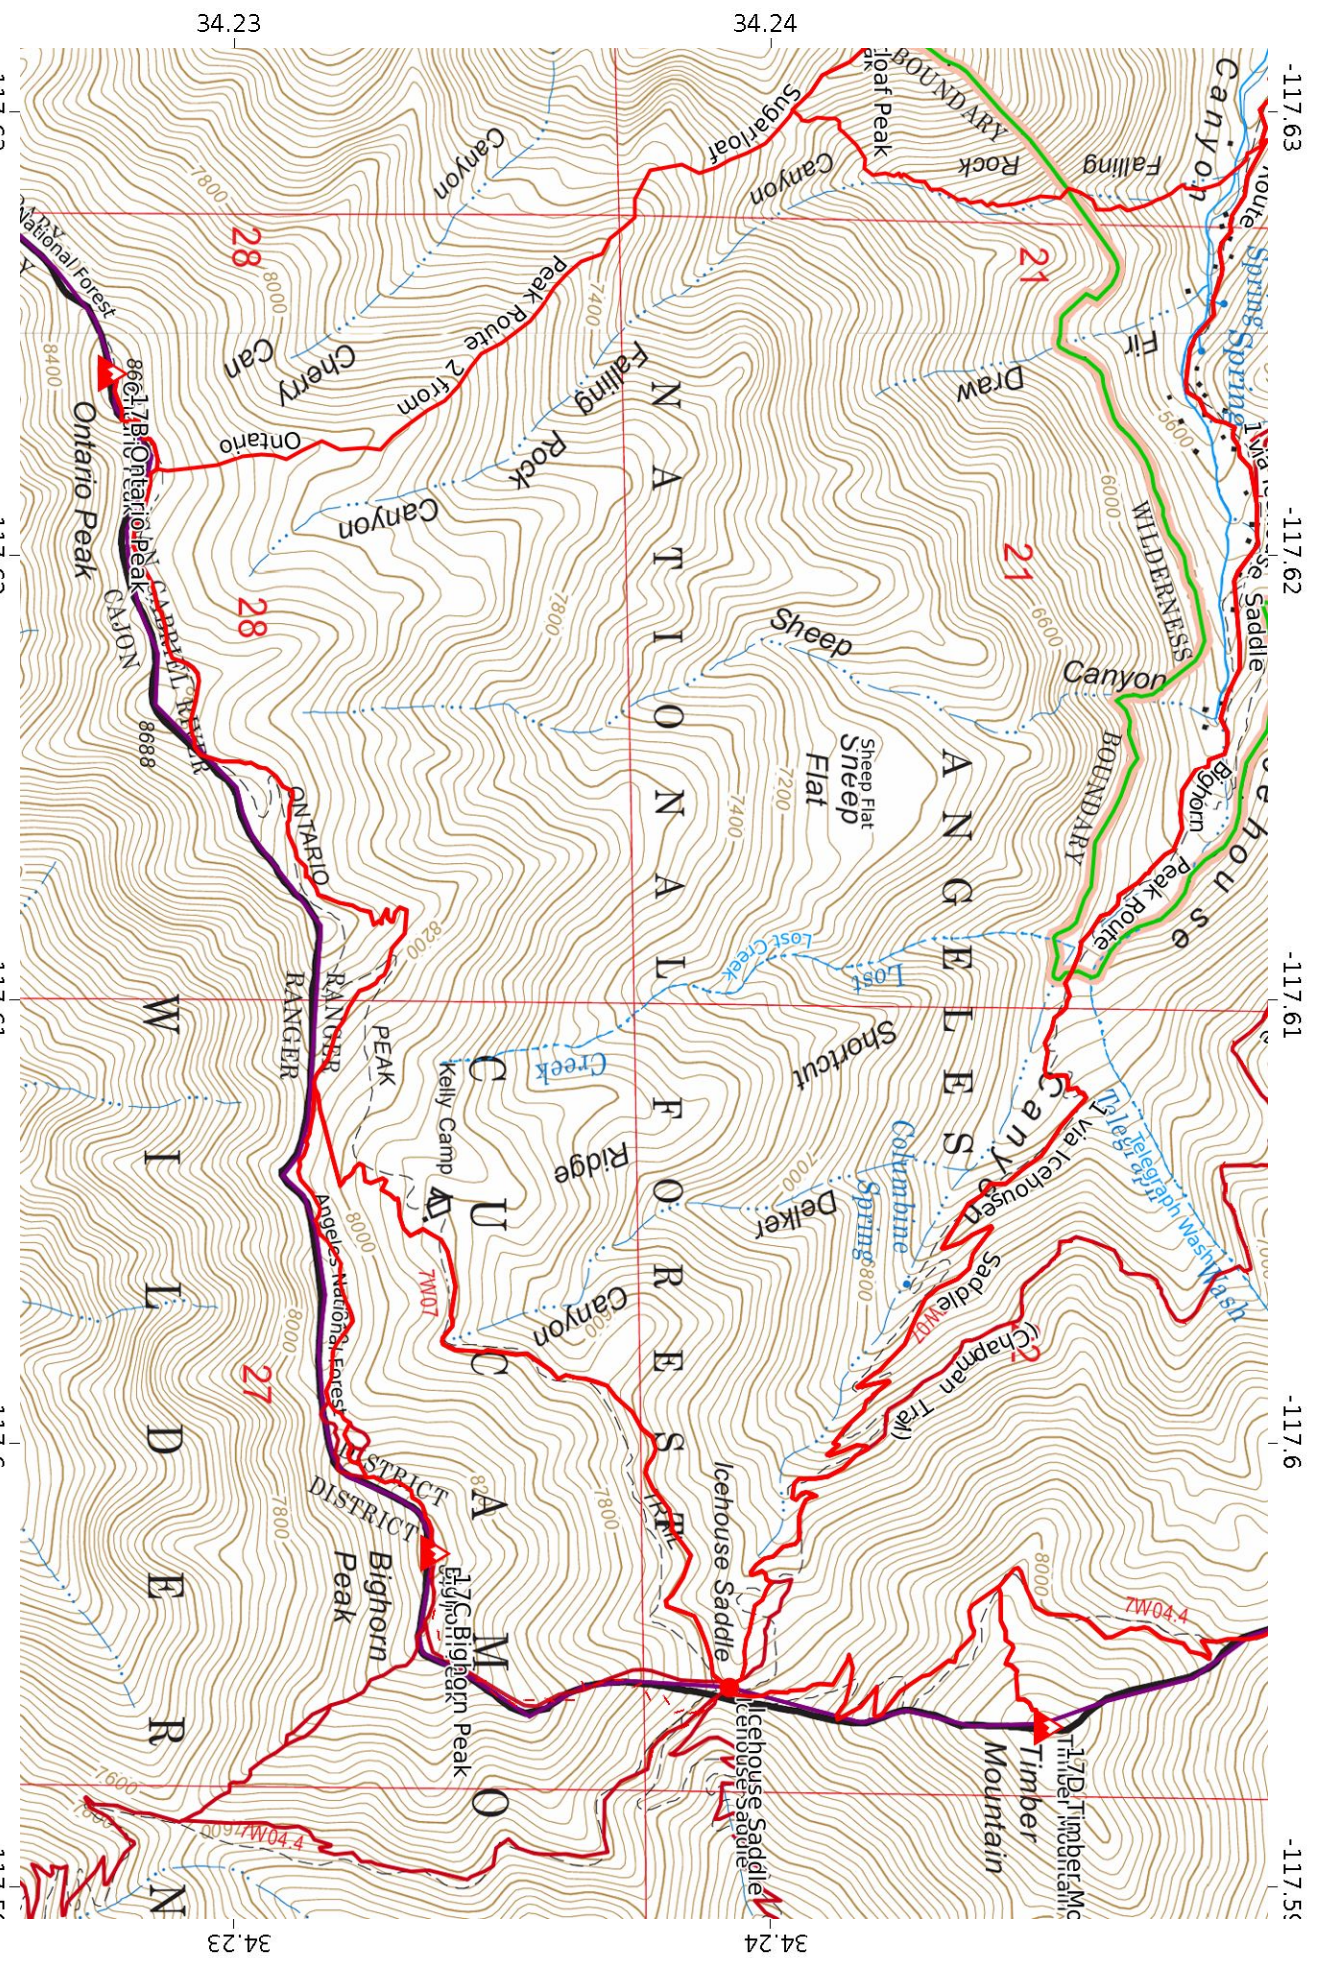

Three T's, Sugarloaf, Ontario, 1/6

WGS84

UTM Zone 11S

Scale 1:25446      1 inch = 2120 feet

Three T's, Sugarloaf, Ontario, 2/6  
 WGS84  
 UTM Zone 11S  
**CALTOPO**

Three T's, Sugarloaf, Ontario, 3/6  
 WGS84  
 UTM Zone 11S  
**CALTOPO**

Three T's, Sugarloaf, Ontario, 4/6  
 WGS84  
 UTM Zone 11S  
**CALTOPO**

Three T's, Sugarloaf, Ontario, 5/6

WGS84

UTM Zone 11S

 CALTOPO

0.5 1.0 1.5 km

Scale 1:13459 1 inch = 1122 feet

MN 11.3°

Three T's, Sugarloaf, Ontario, 6/6

WGS84

UTM Zone 11S

Scale 1:12854 1 inch = 1071 feet

MN 11.3°