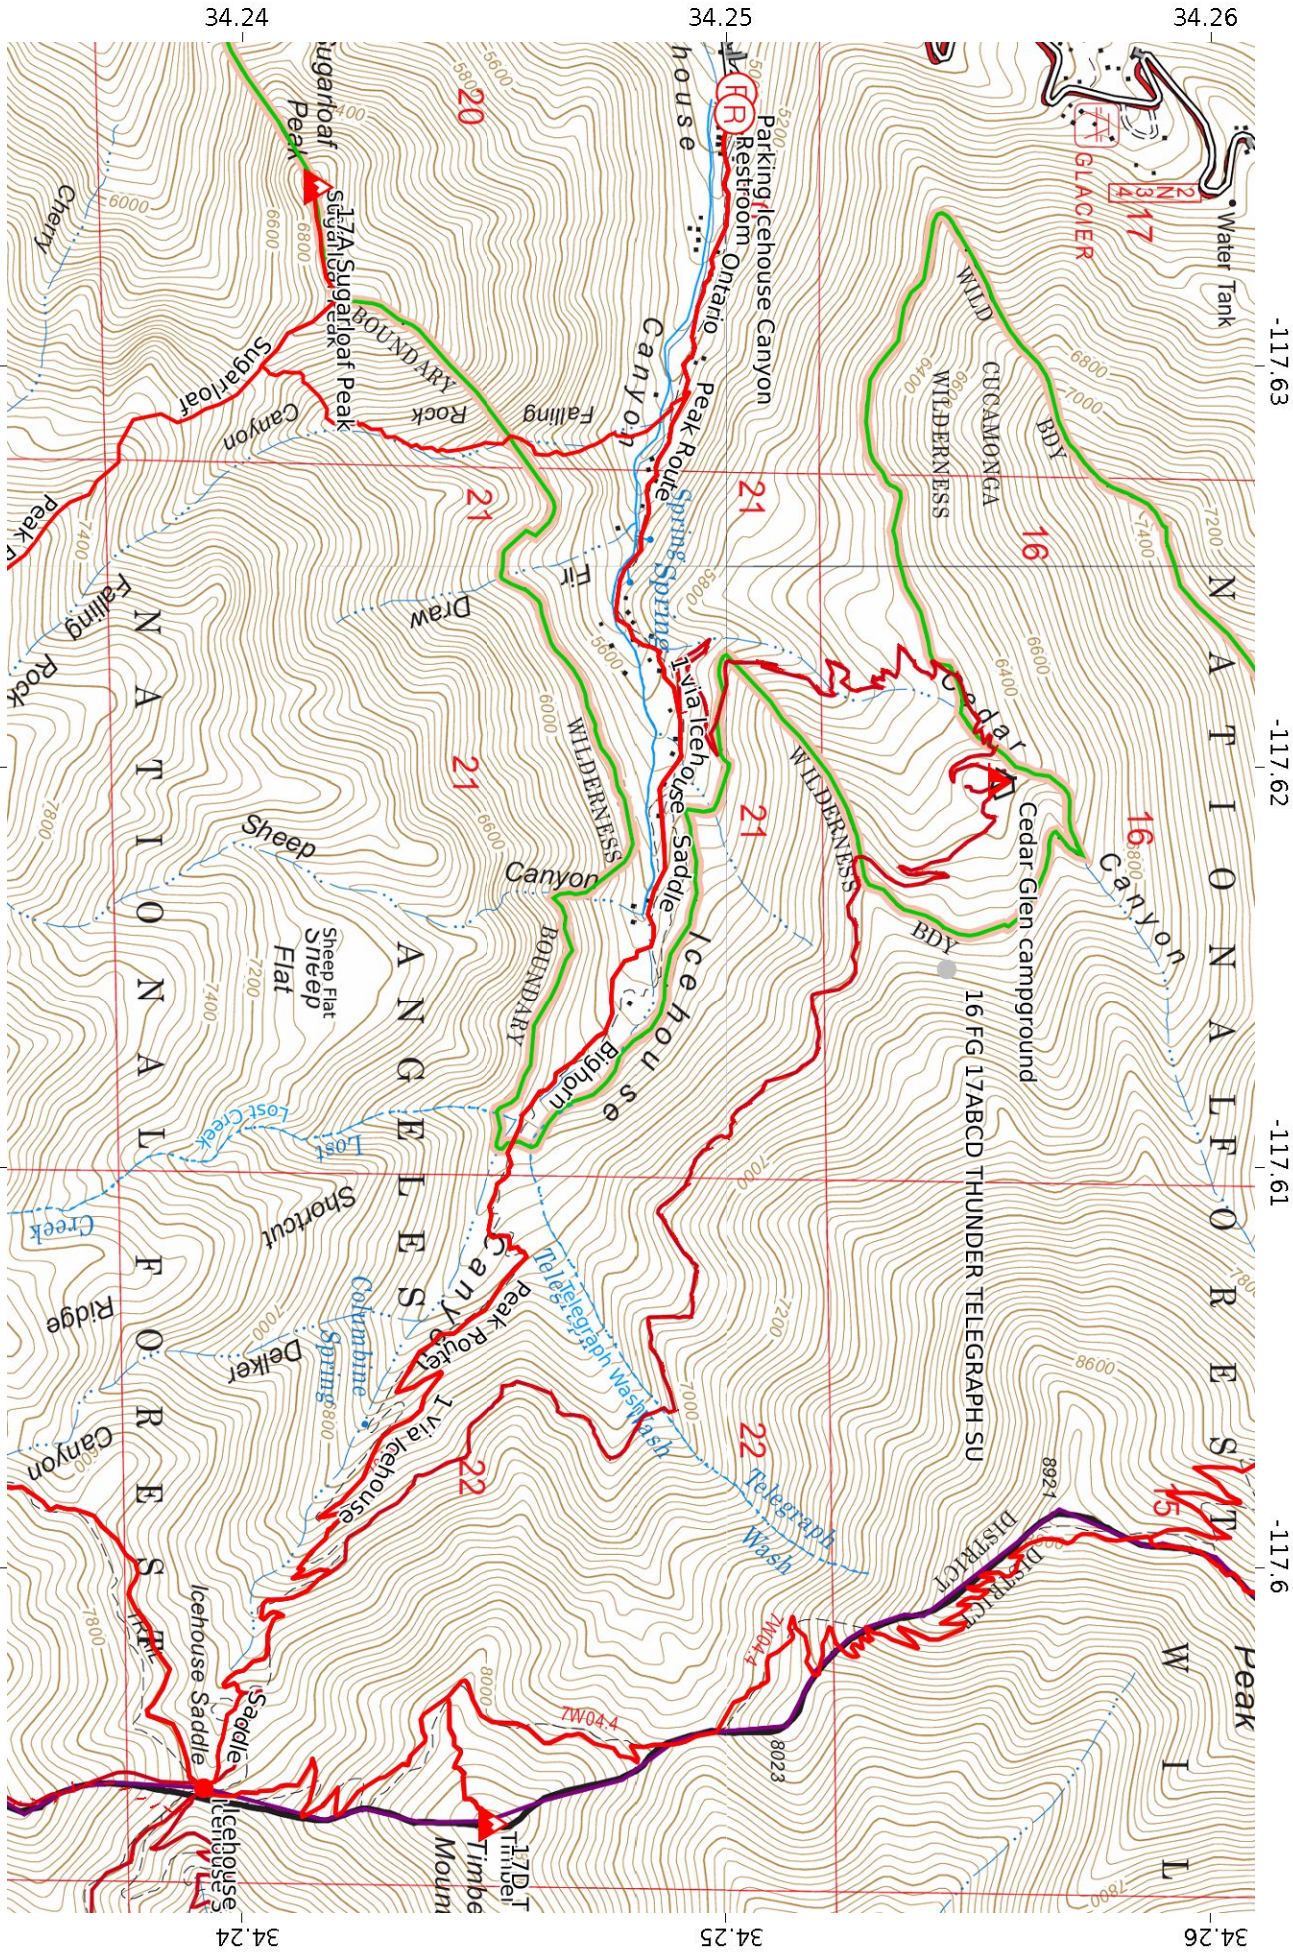

Three T's, Sugarloaf, Ontario, 1/6

WGS84

UTM Zone 11S

Scale 1:25446      1 inch = 2120 feet

Three T's, Sugarloaf, Ontario, 2/6  
 WGS84  
 UTM Zone 11S  
**CALTOPO**

Three T's, Sugarloaf, Ontario, 3/6  
 WGS84  
 UTM Zone 11S  
**CALTOPO**

Three T's, Sugarloaf, Ontario, 4/6  
 WGS84  
 UTM Zone 11S  
**CALTOPO**

Three T's, Sugarloaf, Ontario, 5/6

WGS84

UTM Zone 11S

 CALTOPO

0.5 1.0 1.5 km

Scale 1:13459 1 inch = 1122 feet

MN 11.3°

Three T's, Sugarloaf, Ontario, 6/6

WGS84

UTM Zone 11S

Scale 1:12854 1 inch = 1071 feet

MN 11.3°