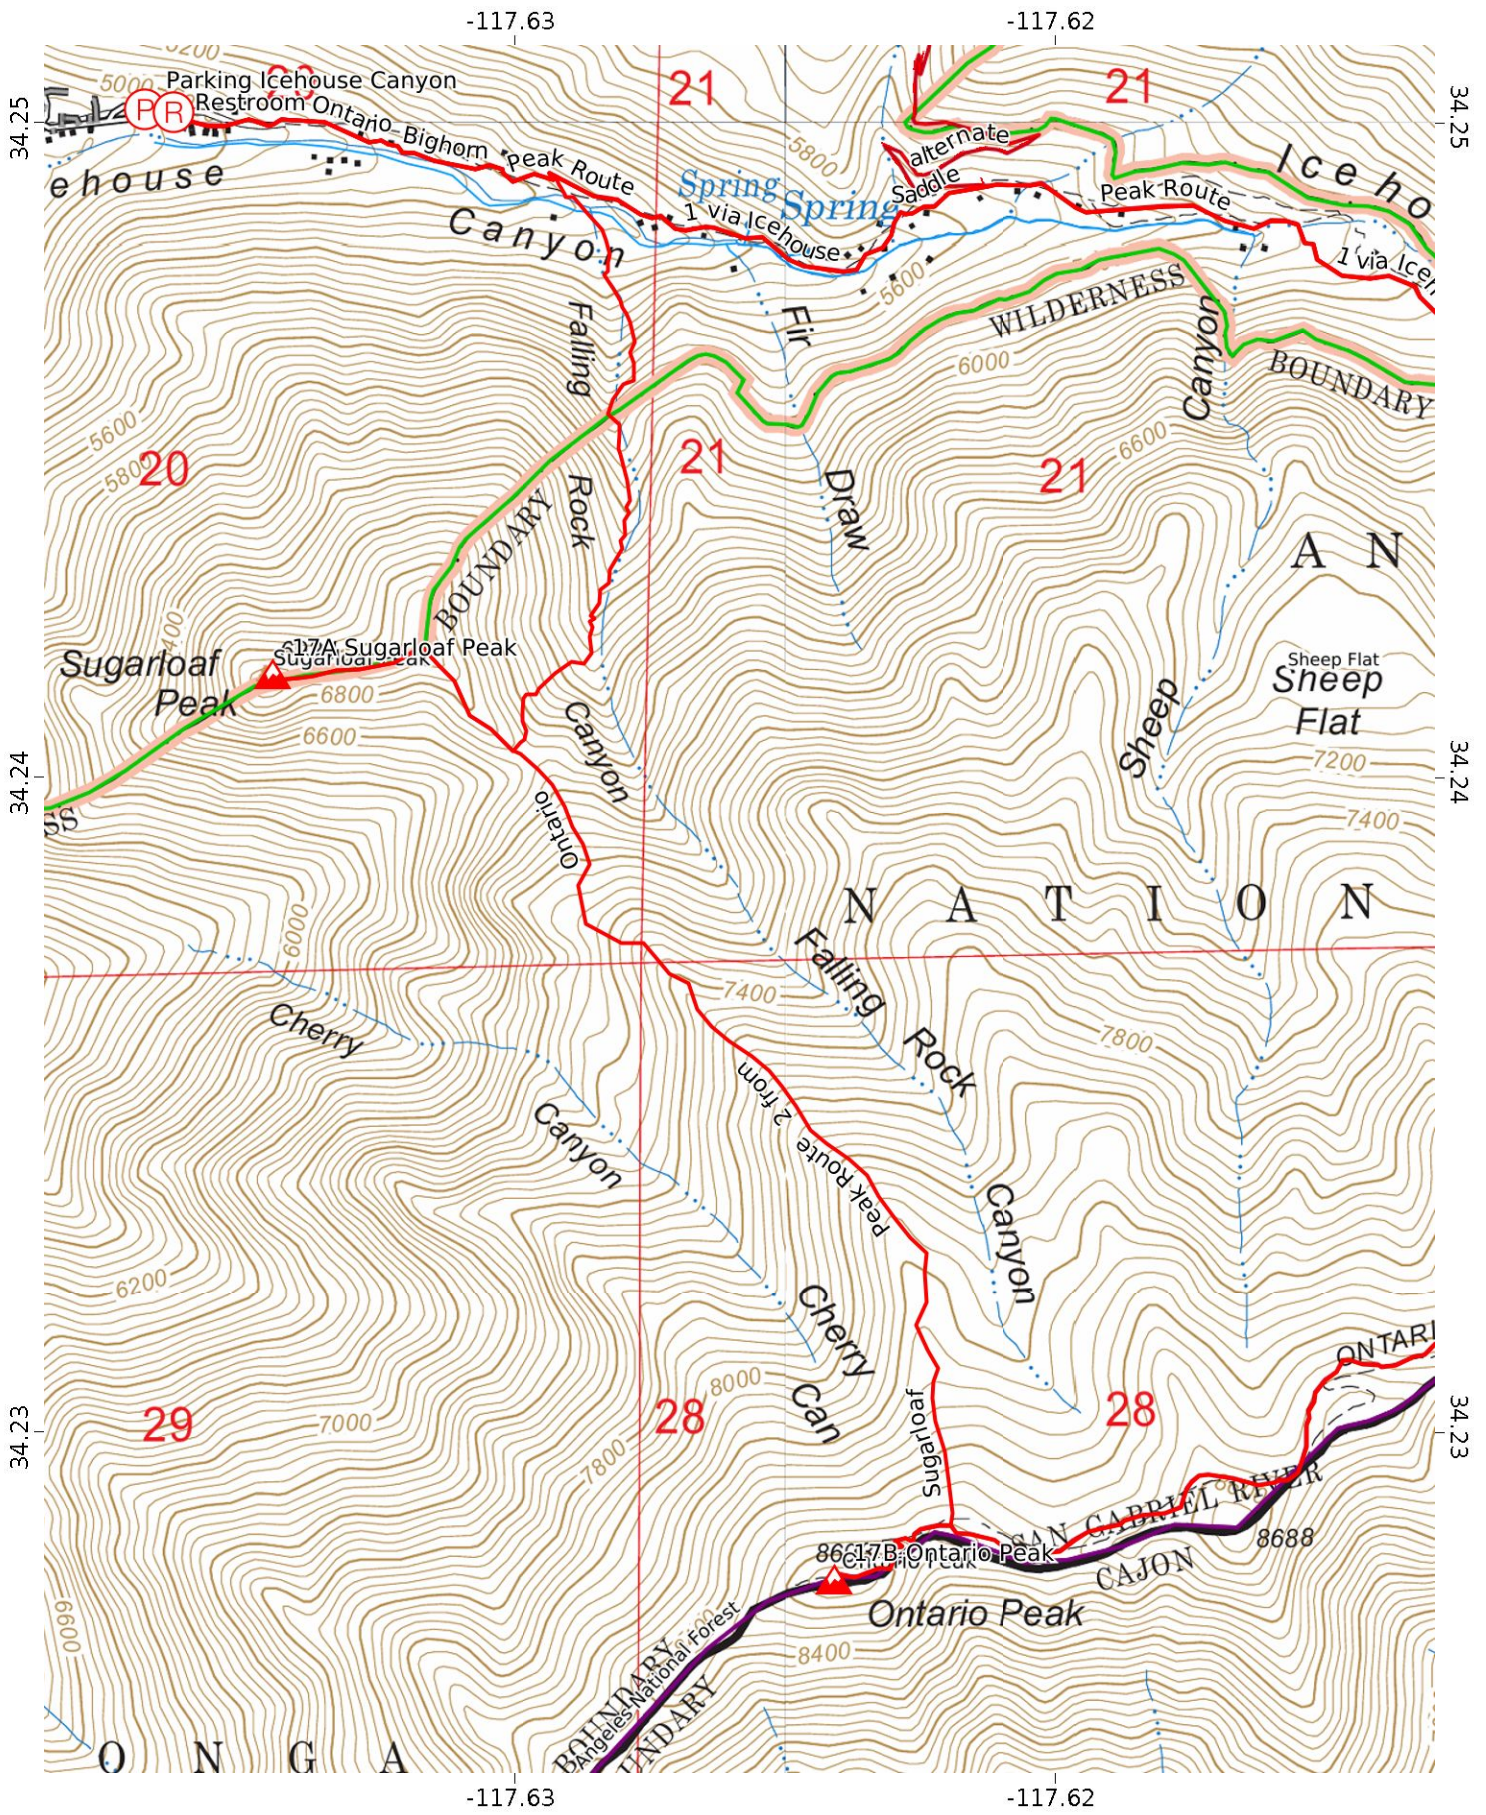

Three T's, Sugarloaf, Ontario, 1/6

WGS84

UTM Zone 11S

Scale 1:25446      1 inch = 2120 feet

Three T's, Sugarloaf, Ontario, 2/6  
 WGS84  
 UTM Zone 11S  
**CALTOPO**

Three T's, Sugarloaf, Ontario, 3/6  
 WGS84  
 UTM Zone 11S  
**CALTOPO**

Three T's, Sugarloaf, Ontario, 4/6  
 WGS84  
 UTM Zone 11S  
**CALTOPO**

Three T's, Sugarloaf, Ontario, 5/6

WGS84

UTM Zone 11S

 CALTOPO

0.5 1.0 1.5 km

Scale 1:13459 1 inch = 1122 feet

MN 11.3°

Three T's, Sugarloaf, Ontario, 6/6

WGS84

UTM Zone 11S

Scale 1:12854 1 inch = 1071 feet

MN 11.3°