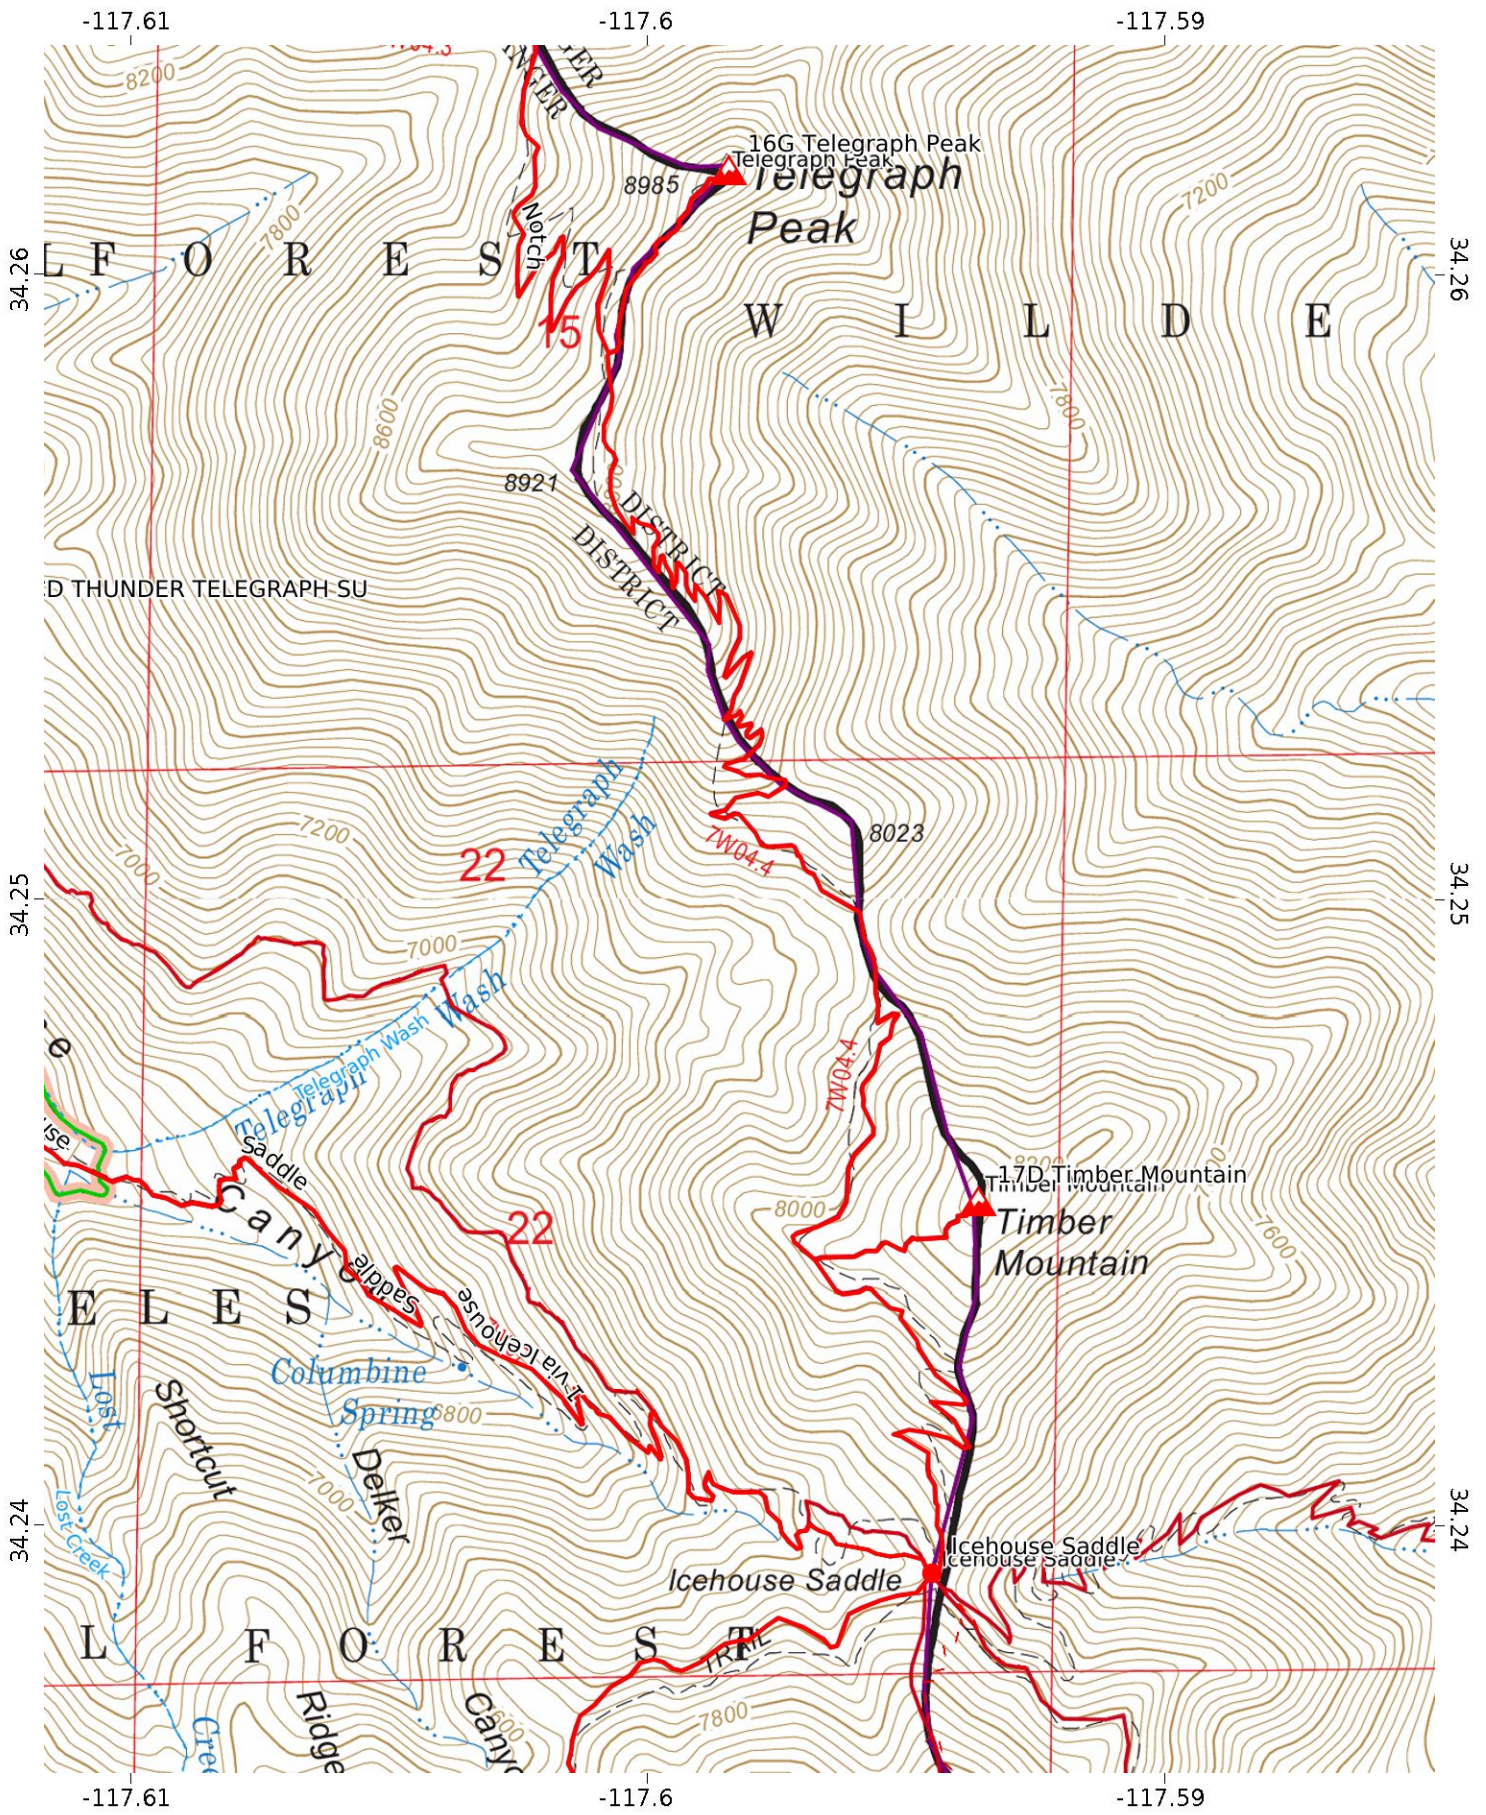

Three T's, Sugarloaf, Ontario, 1/6

WGS84

UTM Zone 11S

Scale 1:25446      1 inch = 2120 feet

Three T's, Sugarloaf, Ontario, 2/6  
 WGS84  
 UTM Zone 11S  
**CALTOPO**

Three T's, Sugarloaf, Ontario, 3/6  
 WGS84  
 UTM Zone 11S  
**CALTOPO**

Three T's, Sugarloaf, Ontario, 4/6  
 WGS84  
 UTM Zone 11S  
**CALTOPO**

Three T's, Sugarloaf, Ontario, 5/6

WGS84

UTM Zone 11S

 CALTOPO

0.5 1.0 1.5 km

Scale 1:13459 1 inch = 1122 feet

MN 11.3°

Three T's, Sugarloaf, Ontario, 6/6

WGS84

UTM Zone 11S

Scale 1:12854 1 inch = 1071 feet

MN 11.3°