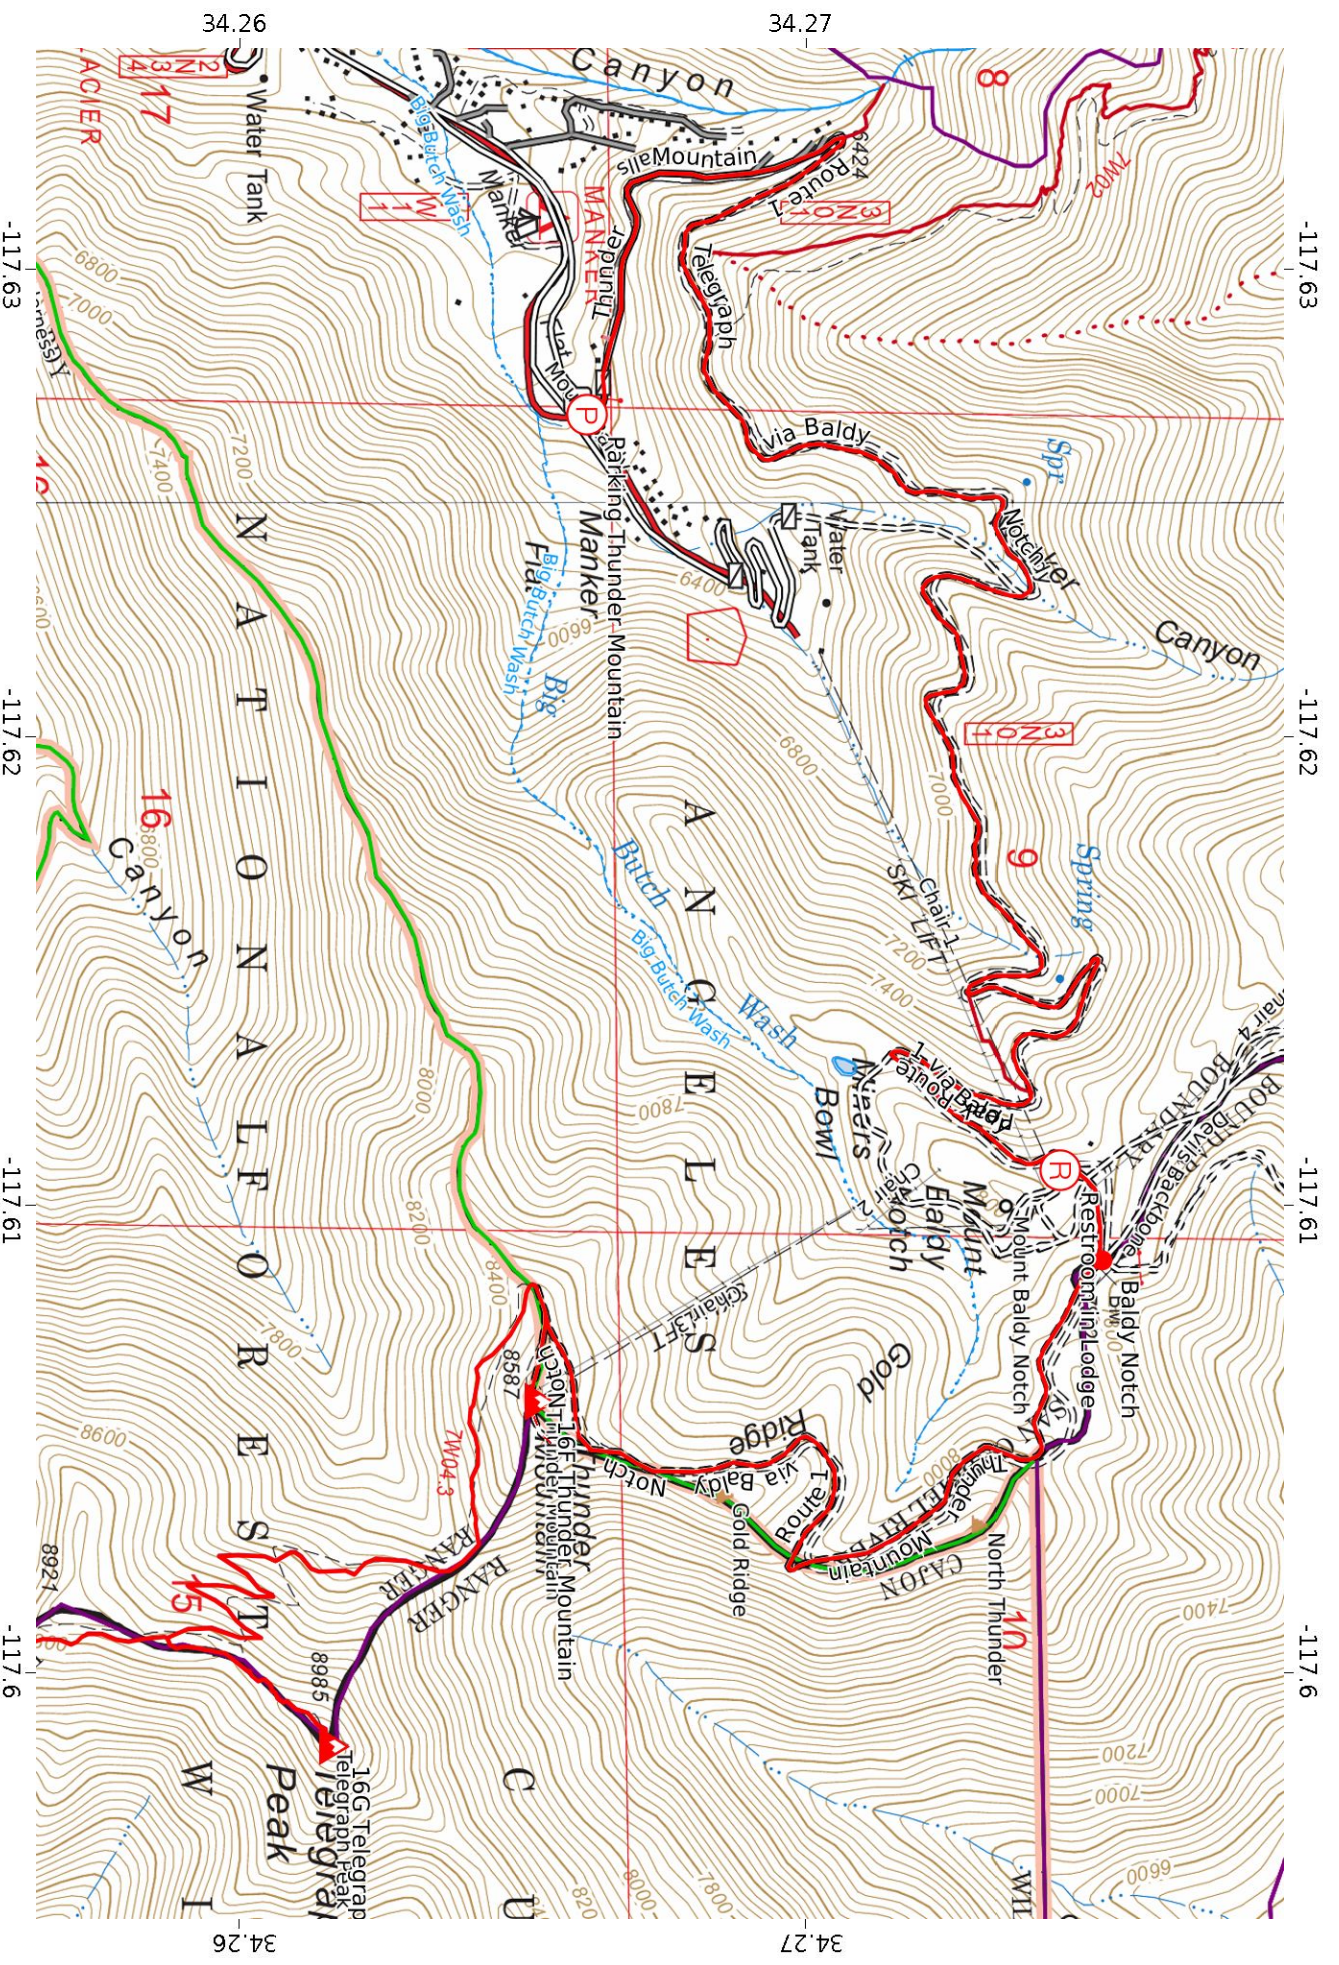

Three T's, Sugarloaf, Ontario, 1/6

WGS84

UTM Zone 11S

Scale 1:25446      1 inch = 2120 feet

Three T's, Sugarloaf, Ontario, 2/6  
 WGS84  
 UTM Zone 11S  
**CALTOPO**

Three T's, Sugarloaf, Ontario, 3/6  
 WGS84  
 UTM Zone 11S  
**CALTOPO**

Three T's, Sugarloaf, Ontario, 4/6  
 WGS84  
 UTM Zone 11S  
**CALTOPO**

Three T's, Sugarloaf, Ontario, 5/6

WGS84

UTM Zone 11S

 CALTOPO

0.5 1.0 1.5 km

Scale 1:13459 1 inch = 1122 feet

MN 11.3°

Three T's, Sugarloaf, Ontario, 6/6

WGS84

UTM Zone 11S

Scale 1:12854 1 inch = 1071 feet

MN 11.3°