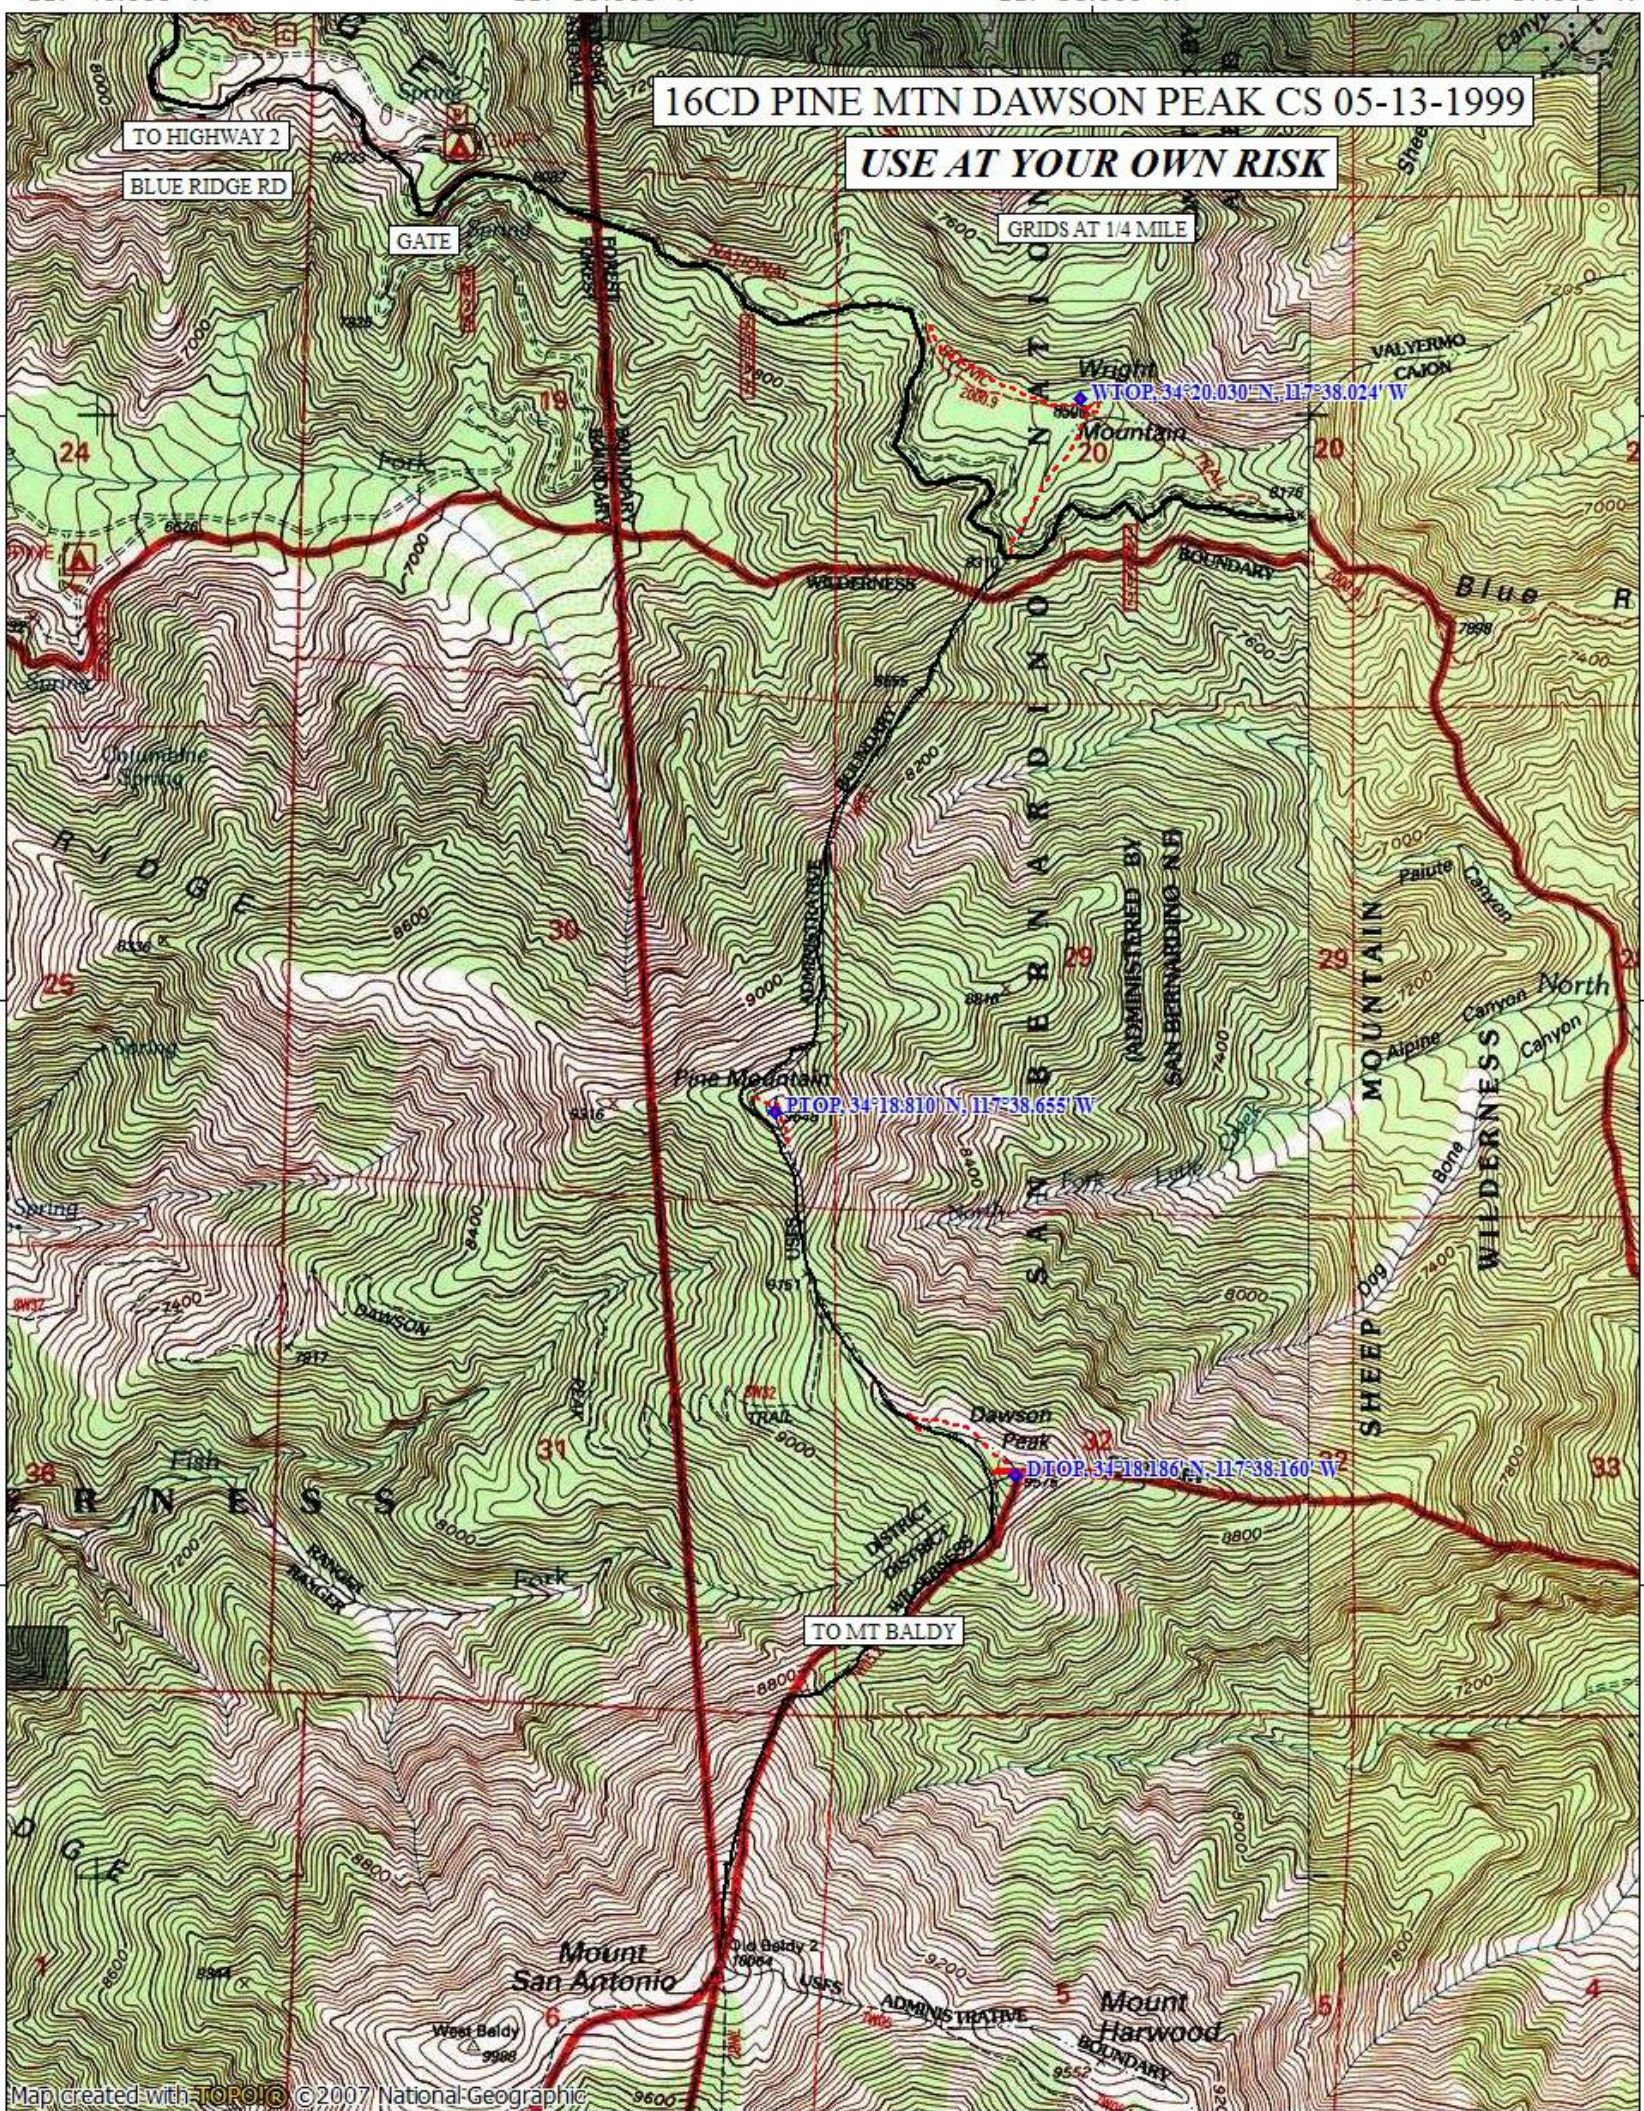

16CD PINE MTN DAWSON PEAK CS 05-13-1999

USE AT YOUR OWN RISK

GRIDS AT 1/4 MILE

Wright Mountain
W TOP, 34°20.030' N, 117°38.024' W

Pine Mountain
P TOP, 34°18.810' N, 117°38.655' W

Dawson Peak
D TOP, 34°18.186' N, 117°38.160' W