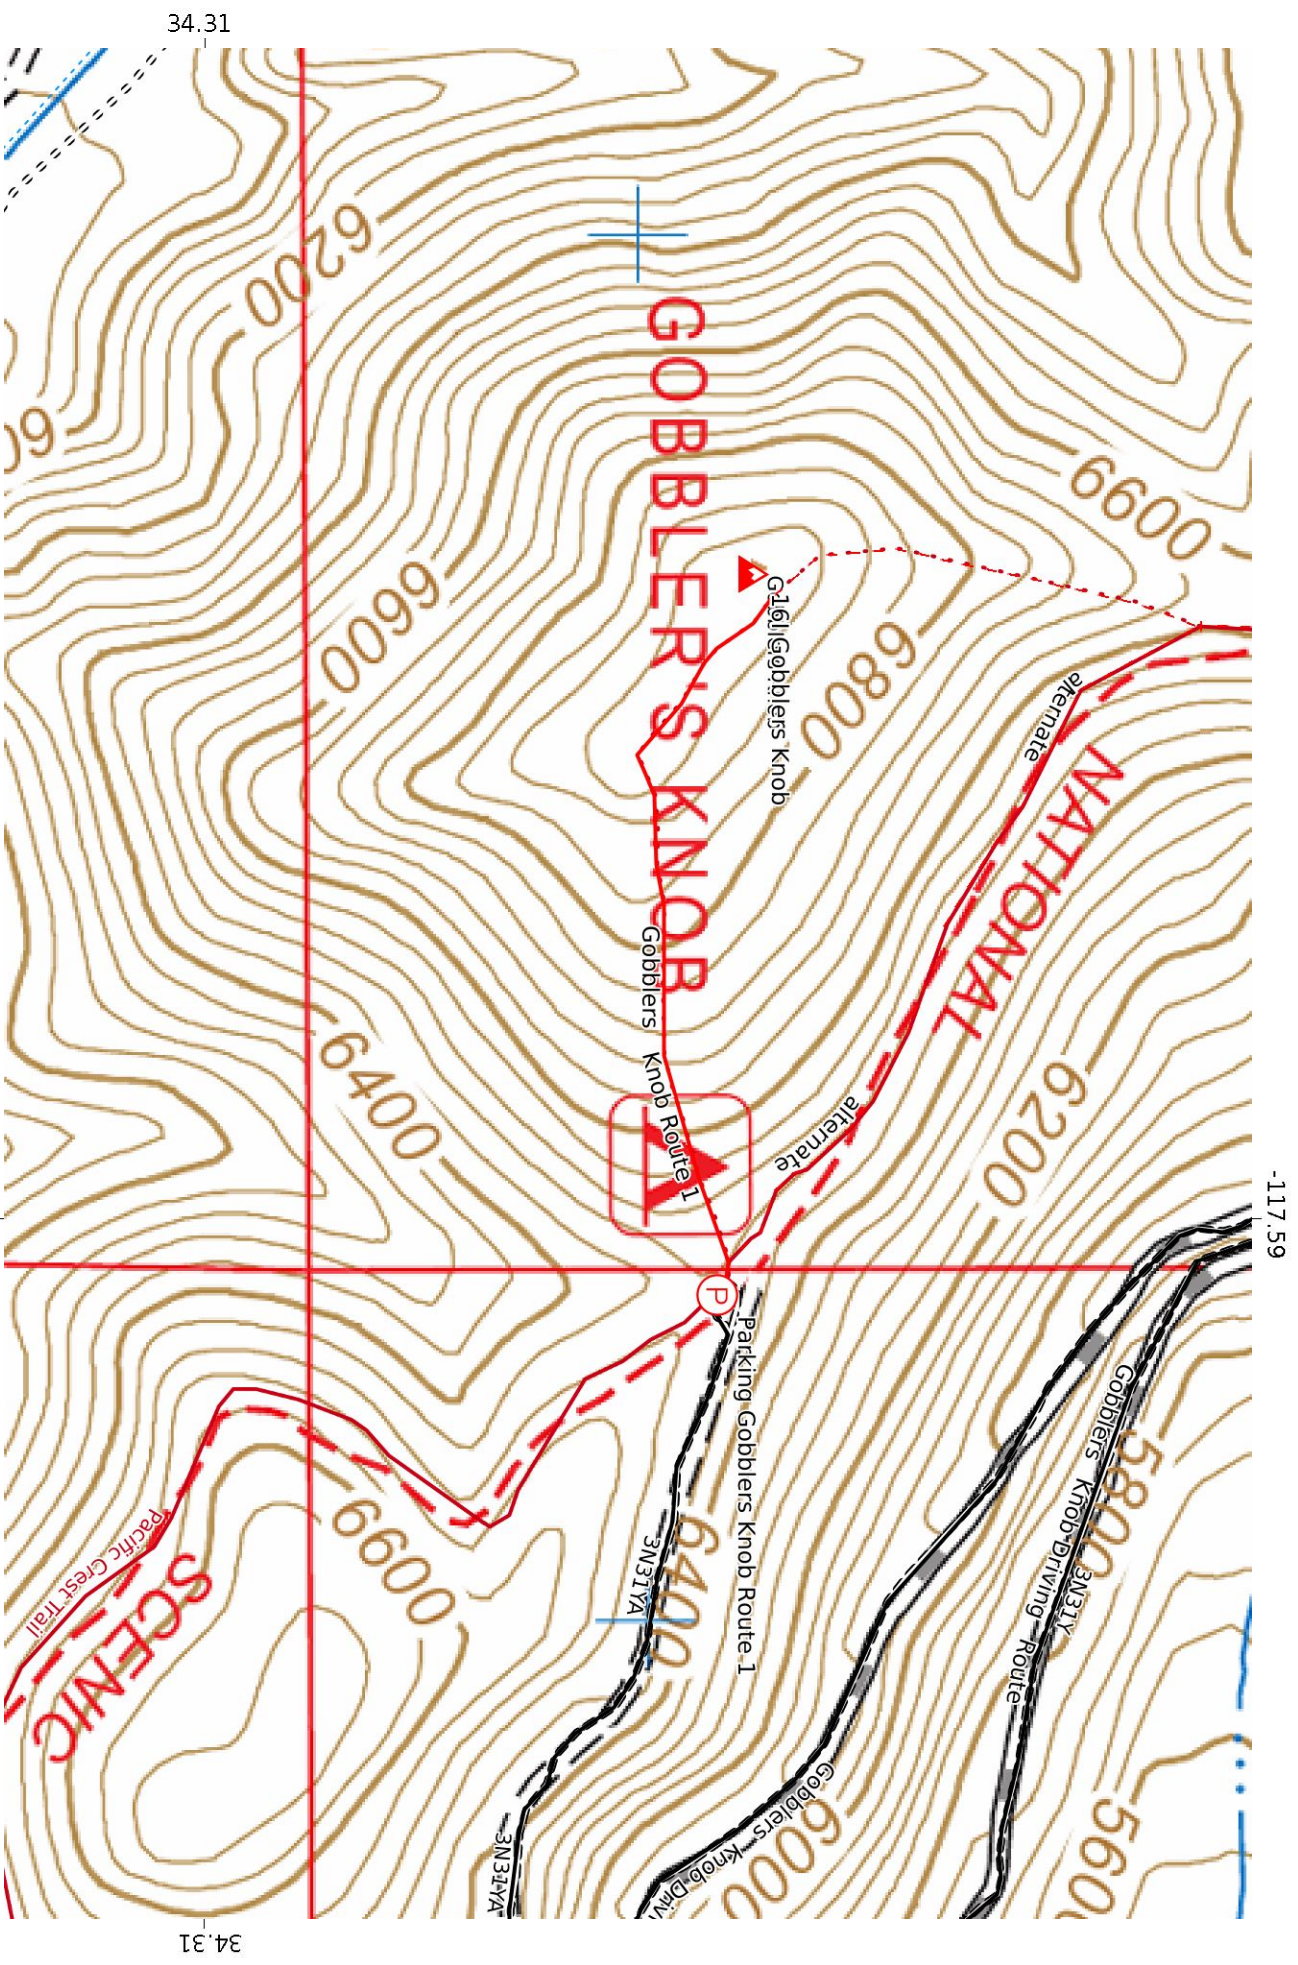

Circle Mtn, Gobblers Knob 1/3

WGS84

UTM Zone 11S

34.31

-117.59

-117.59

34.31

Circle Mtn, Gobbler's Knob 3/3  
WGS84  
UTM Zone 11S  
CALTOPO