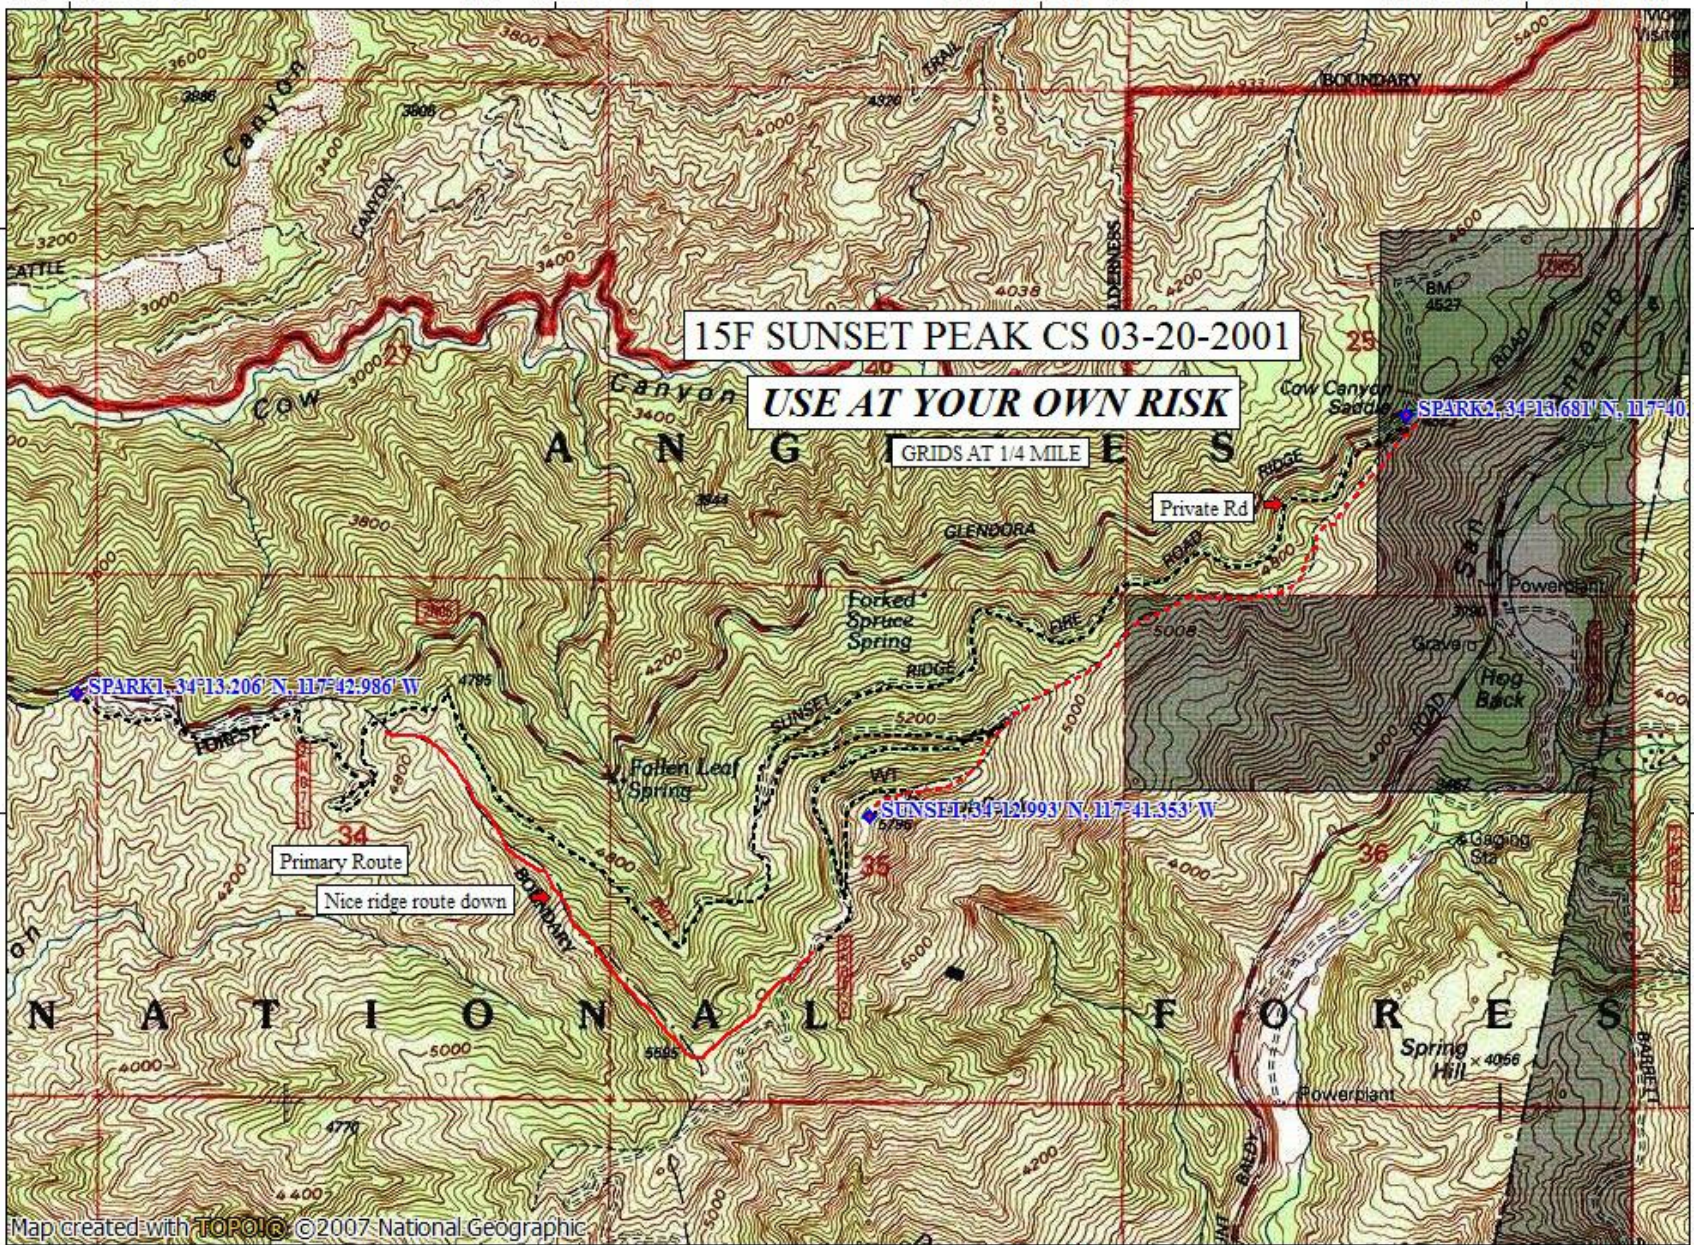

TOPO! map printed on 11/24/14 from "15F_SUNSET_PEAK_CS03-20-2001.tpo"

117°43.000' W

117°42.000' W

117°41.000' W

WGS84 117°40.000' W

34°14.000' N

34°14.000' N

34°13.000' N

34°13.000' N

Map created with TOPO! © 2007 National Geographic

117°43.000' W

117°42.000' W

117°41.000' W

WGS84 117°40.000' W

TN MN

12½°