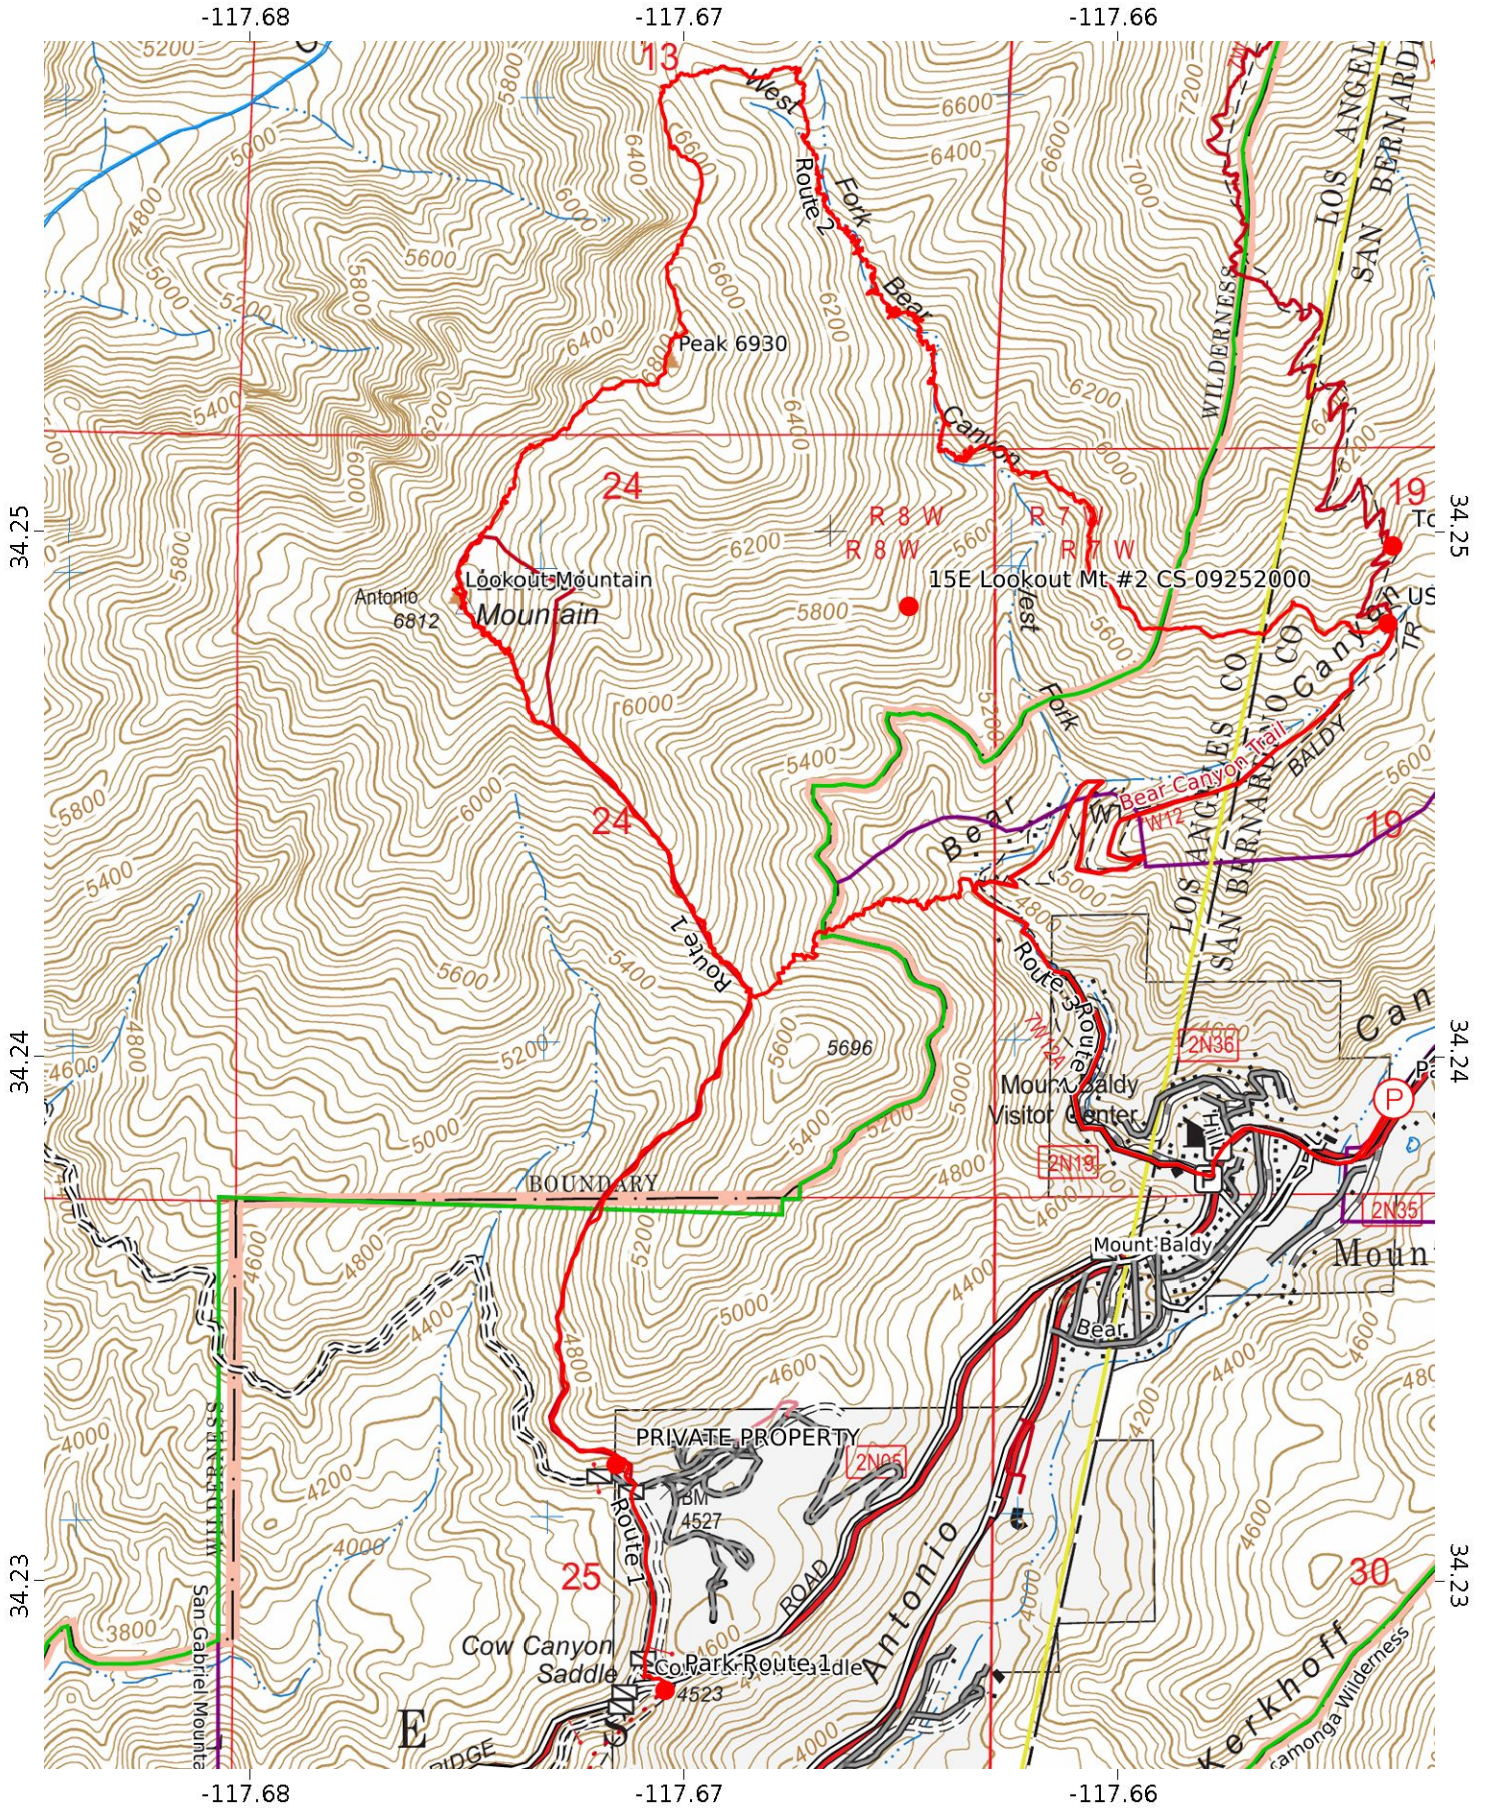

Lookout Mountain 1/2
 WGS84
 UTM Zone 11S
 CALTOPO

Lookout Mountain 2/2
 WGS84
 UTM Zone 11S
 CALTOPO

MN 11.4°