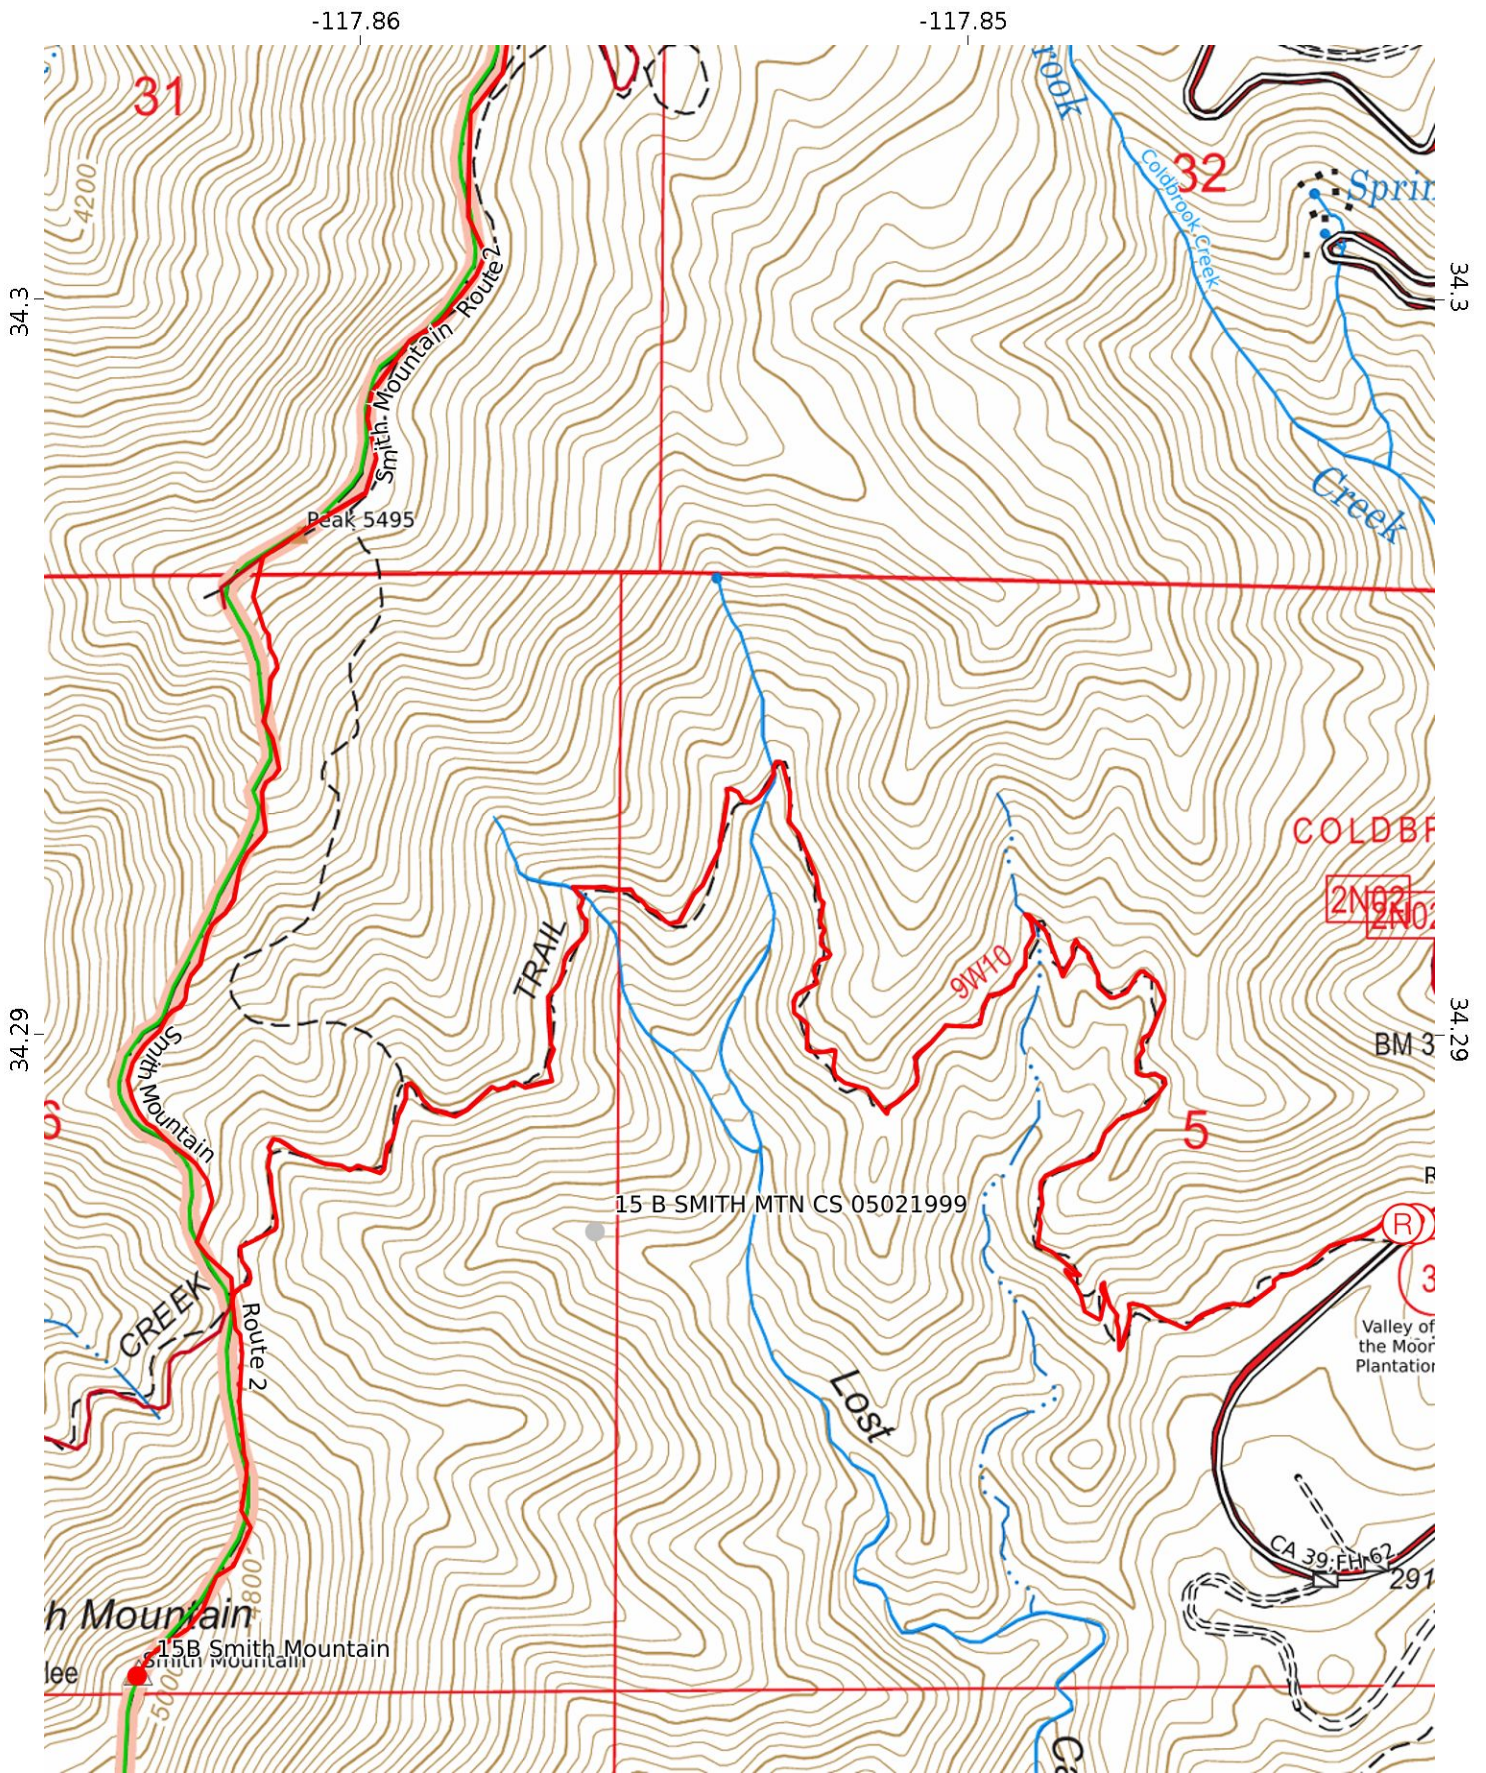

Smith Mountain 1/2  
 WGS84  
 UTM Zone 11S  
 CALTOPO

Smith Mountain 2/2  
 WGS84  
 UTM Zone 11S  
 CALTOPO

★  
 MN 11.4°