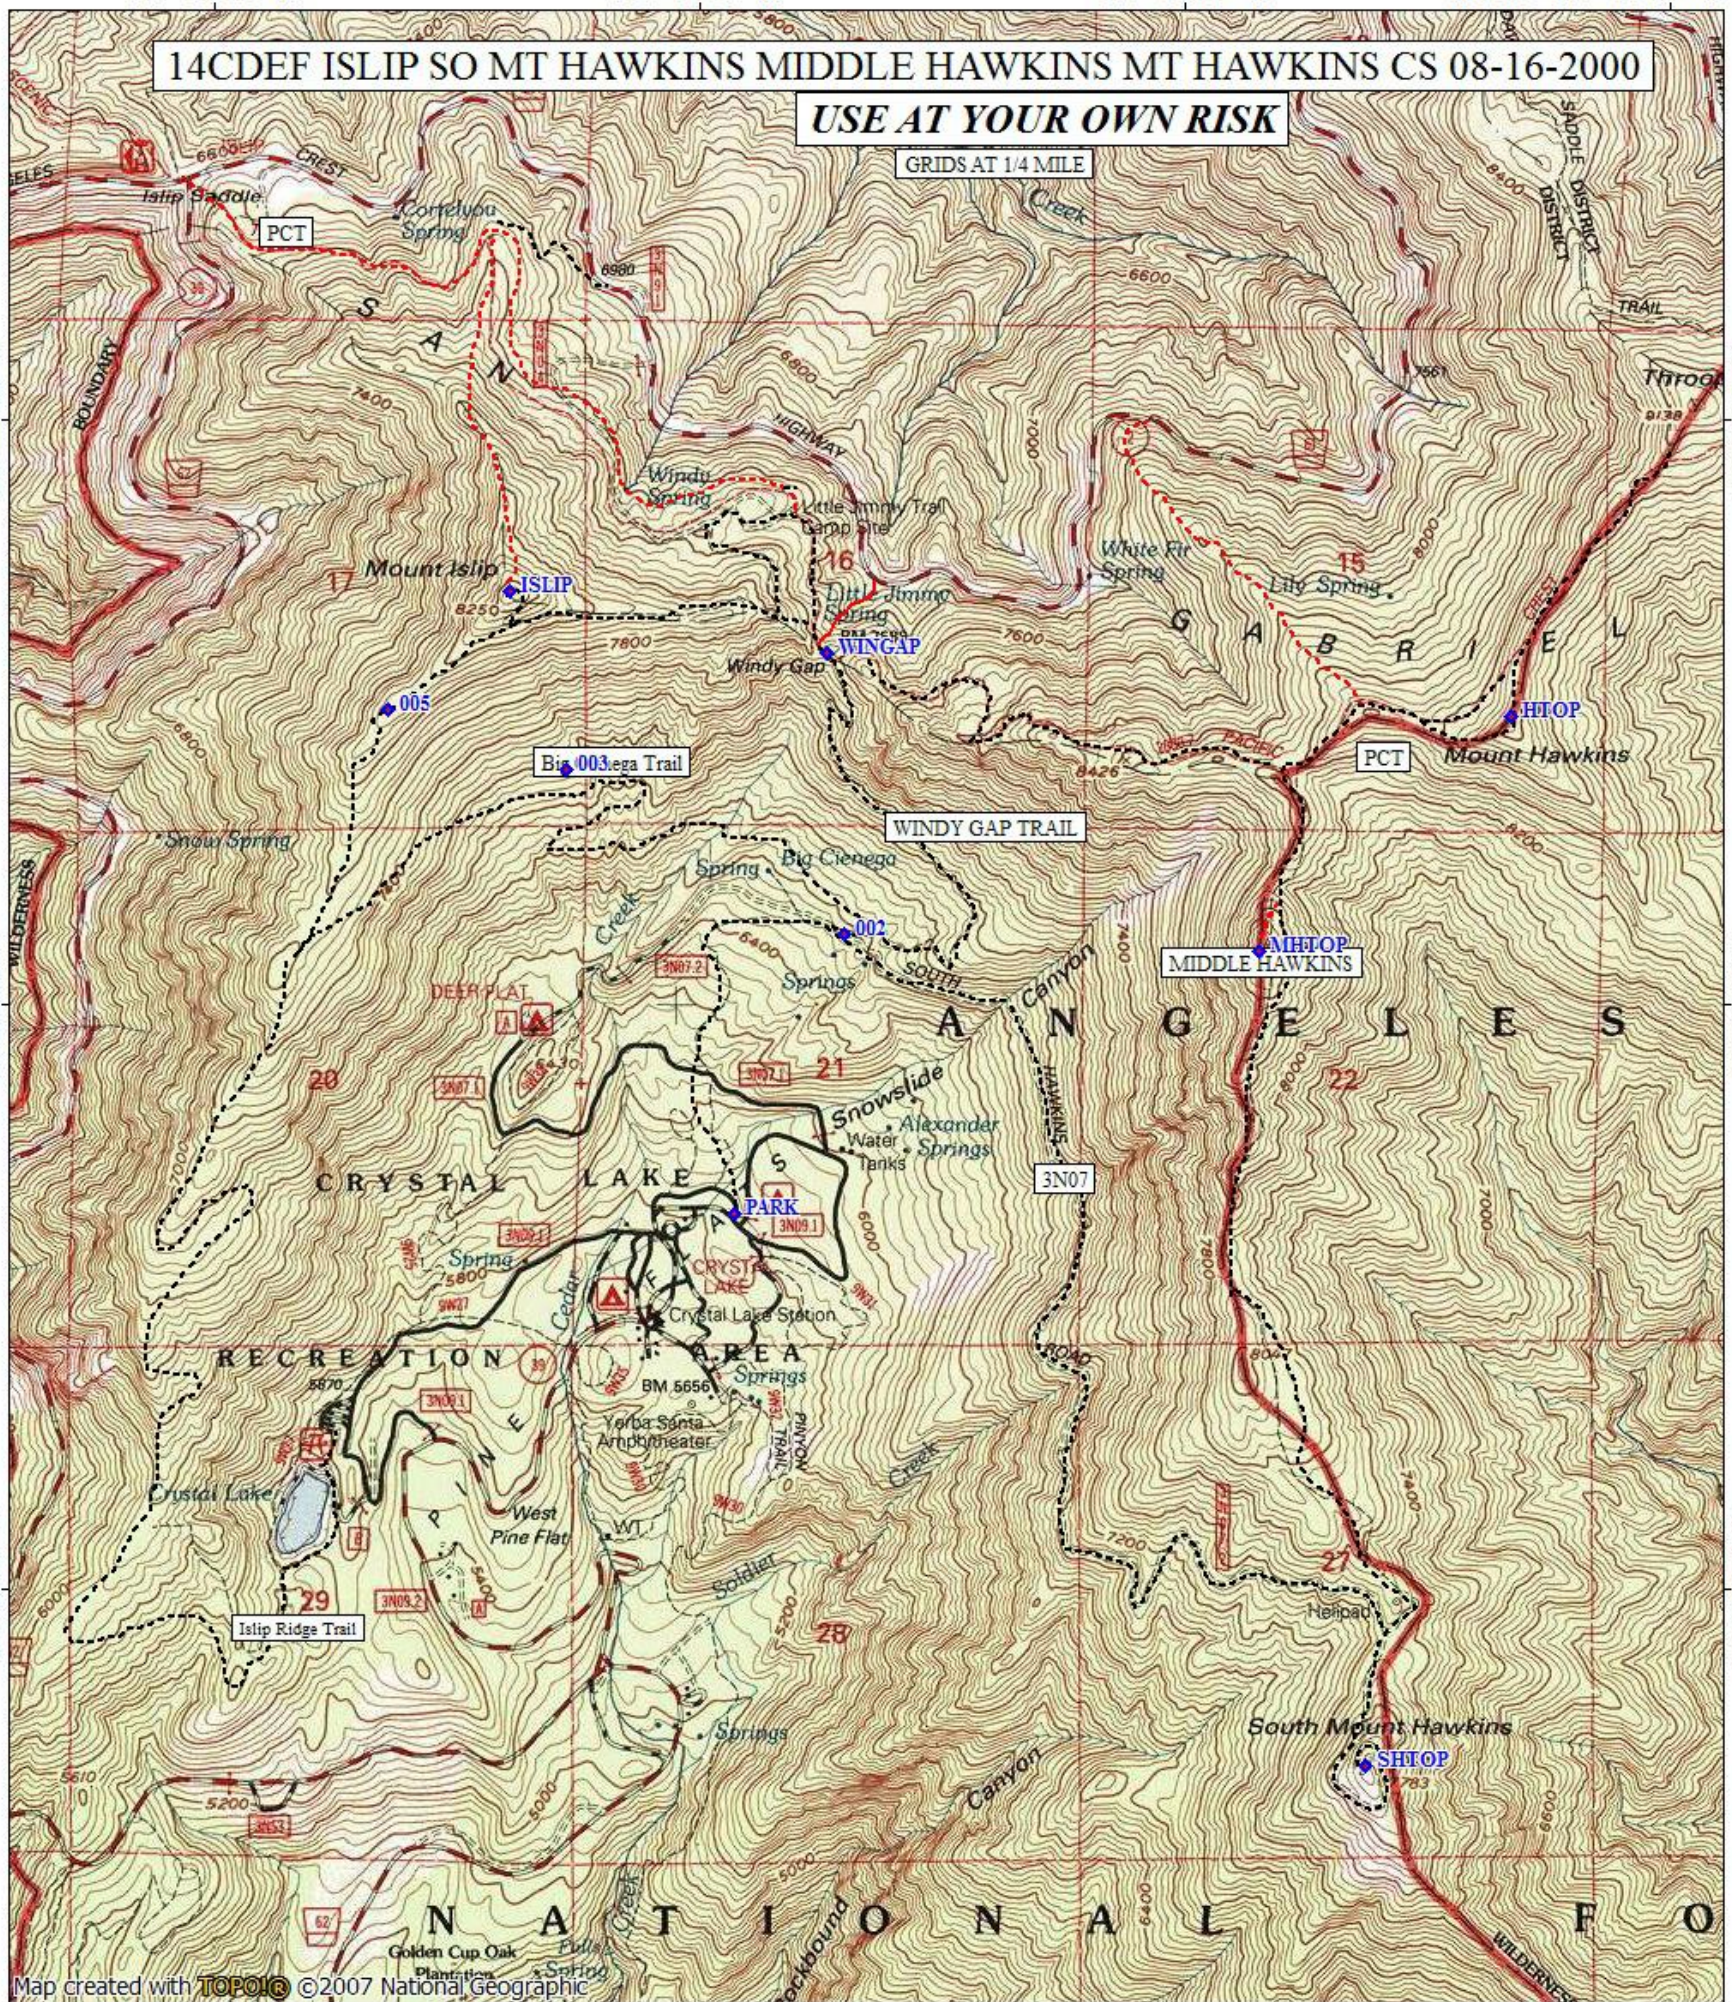

117°51'00" W

117°50'00" W

117°49'00" W

WGS84 117°48'00" W

14CDEF ISLIP SO MT HAWKINS MIDDLE HAWKINS MT HAWKINS CS 08-16-2000

USE AT YOUR OWN RISK

GRIDS AT 1/4 MILE

34°21'00" N

34°21'00" N

34°20'00" N

34°20'00" N

34°19'00" N

34°19'00" N

Map created with **TOPO!** ©2007 National Geographic

117°51'00" W

117°50'00" W

117°49'00" W

WGS84 117°48'00" W

TN MN
12½°
01/08/15