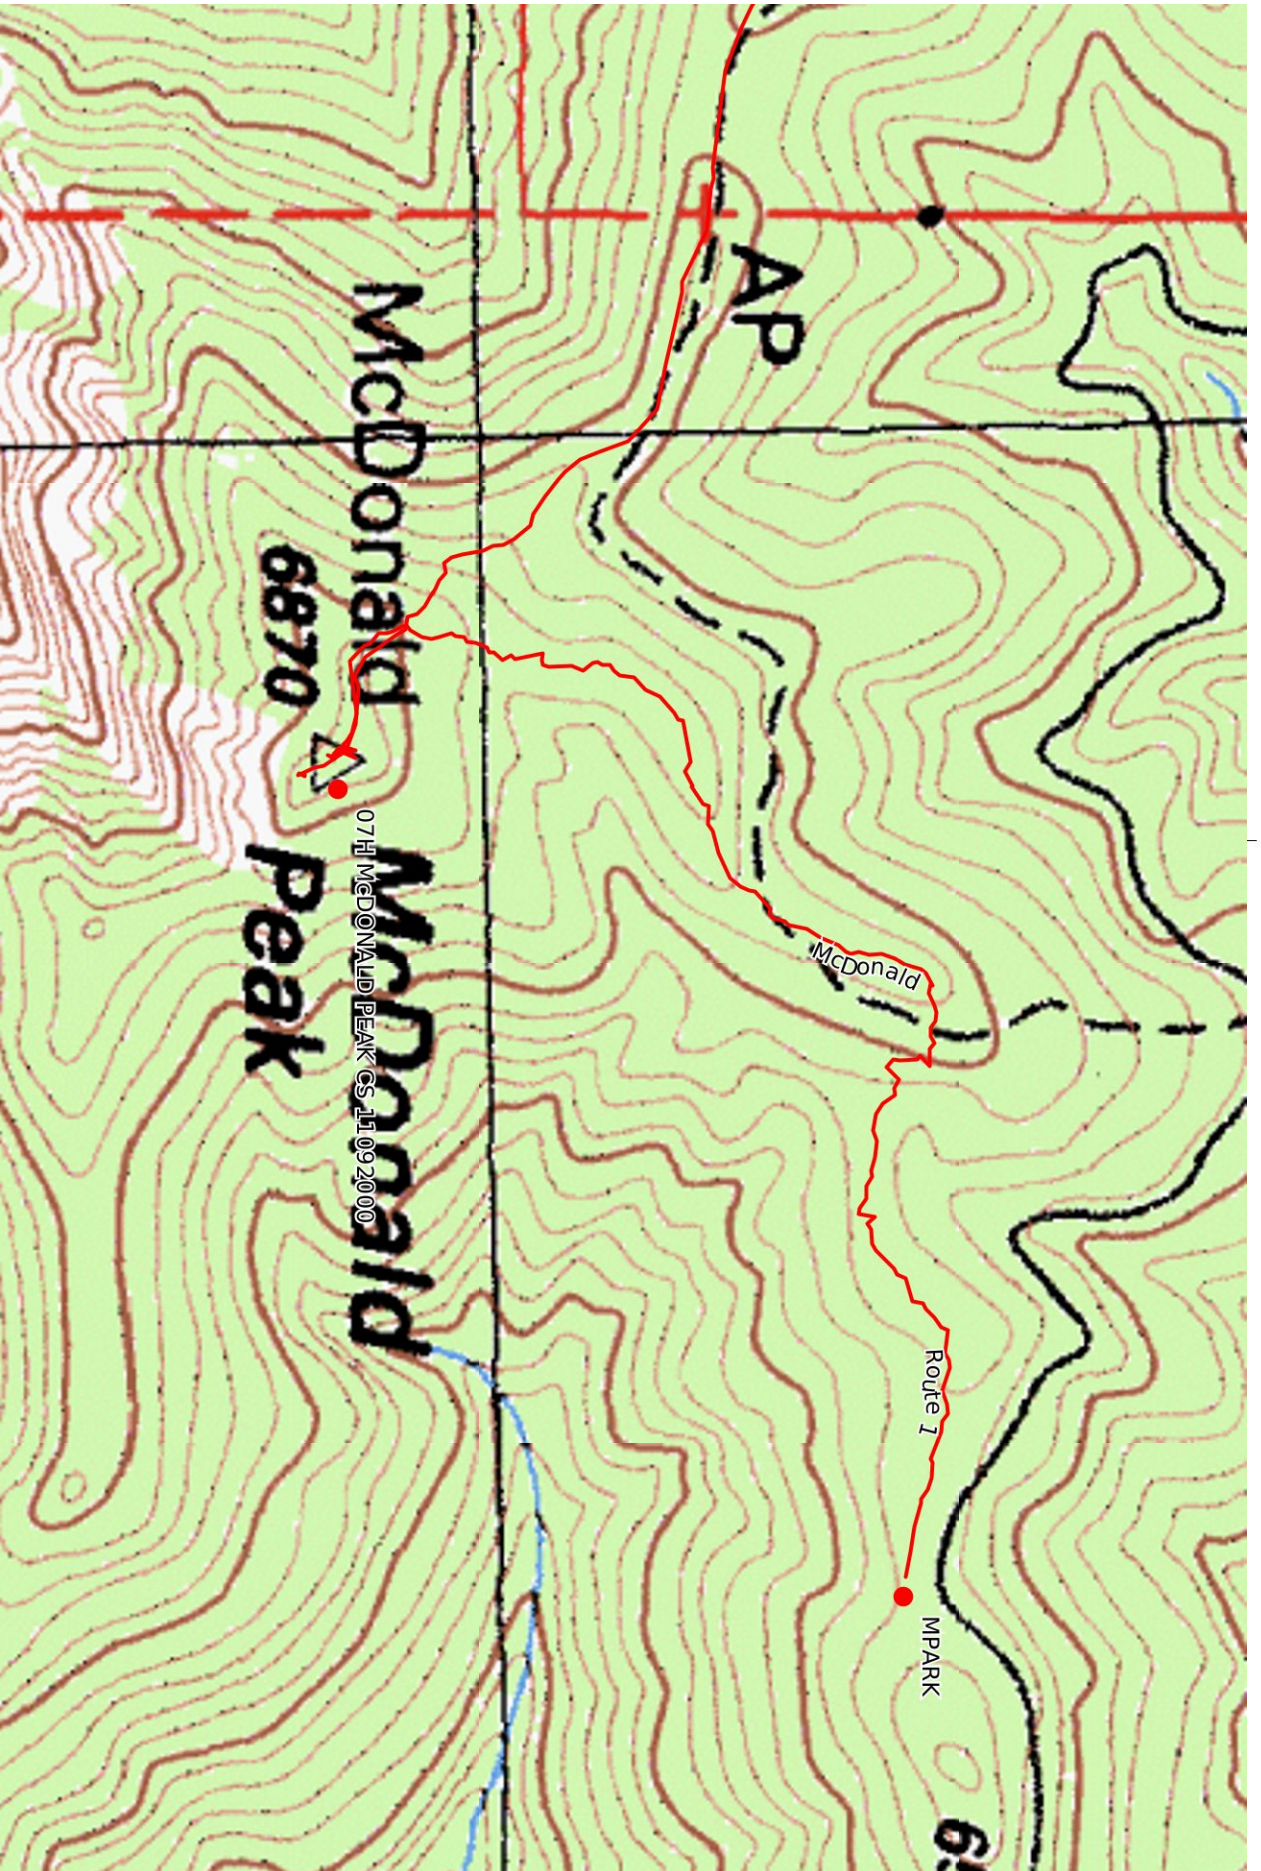

34.64

-118.96

-118.95

-118.94

34.64

-118.96

-118.95

-118.94

Scale 1:12764 1 inch = 1064 feet

-118.94

McDonald Peak

07H McDONALD PEAK CS 110920000

6870

AP

McDonald

Route 1

0.7

0.8

0.9 km

0.1

0.2

0.3

0.4

0.5