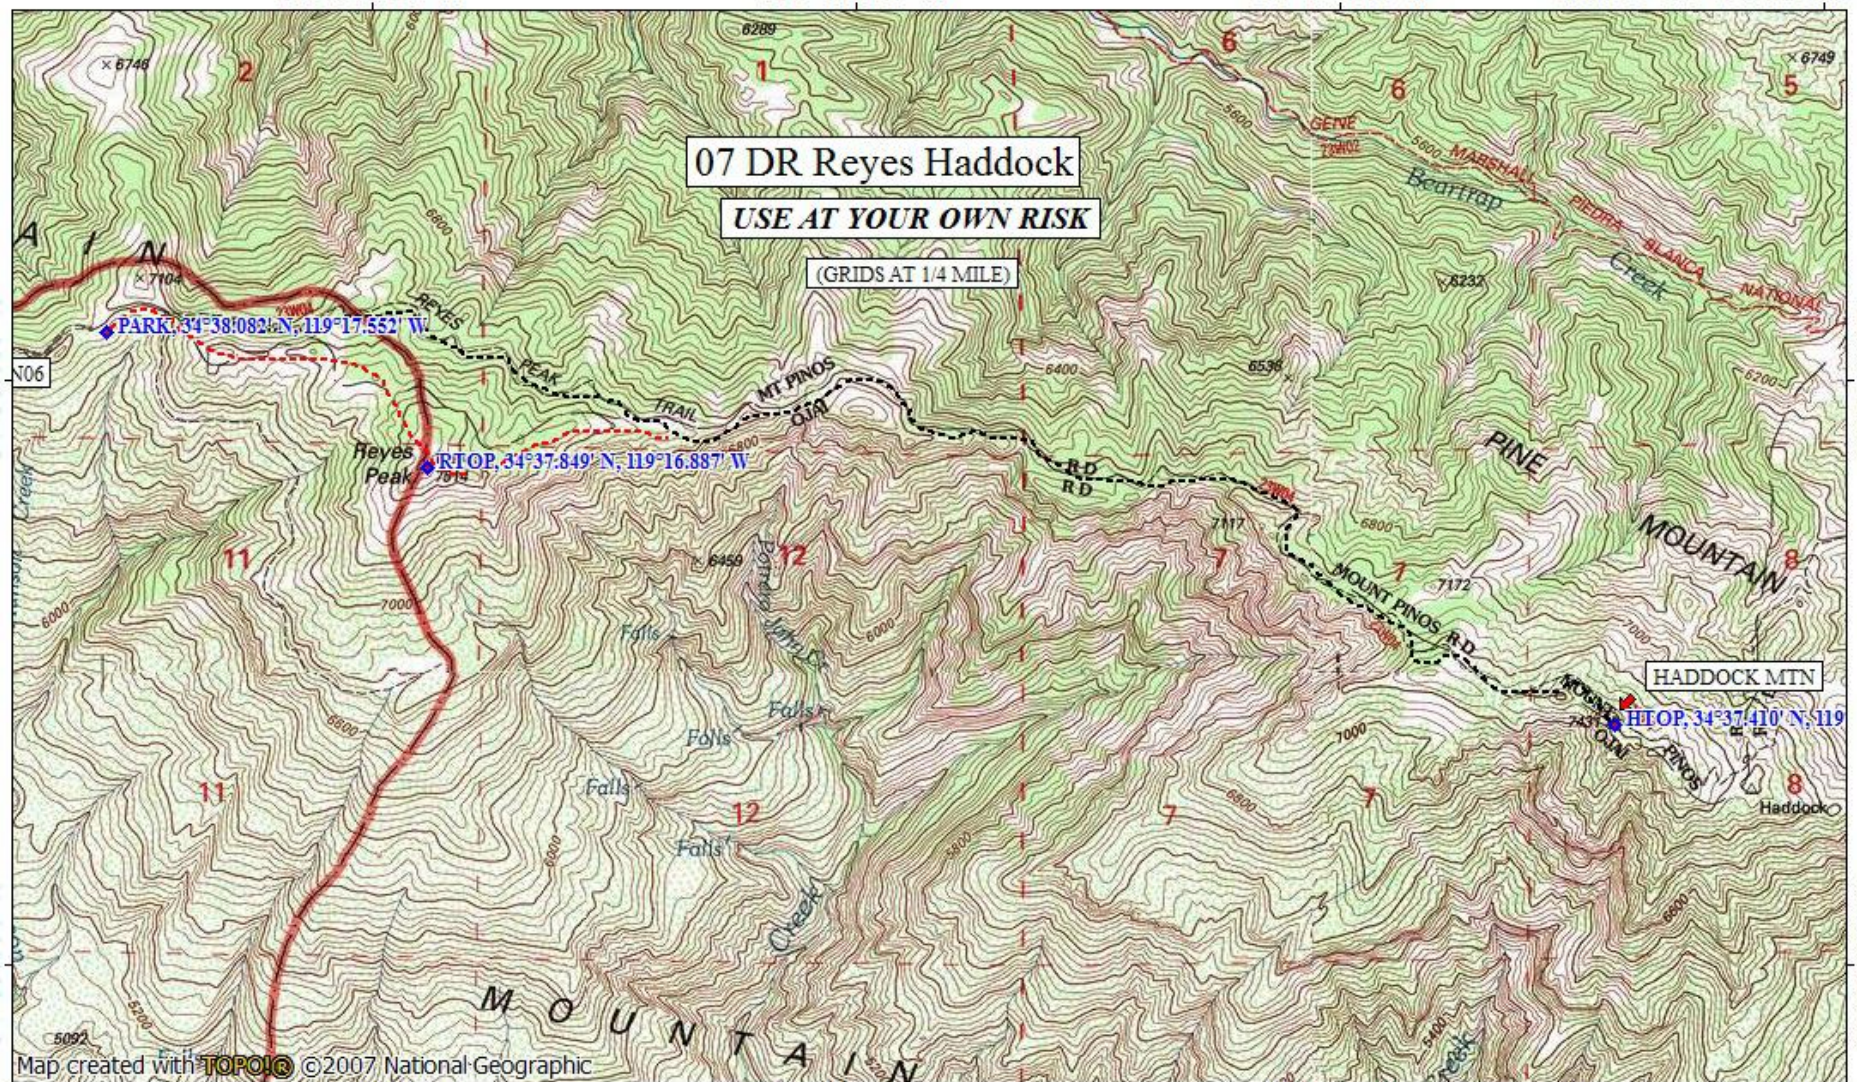

07 DR Reyes Haddock

USE AT YOUR OWN RISK

(GRIDS AT 1/4 MILE)

Map created with **TOPO!®** ©2007 National Geographic