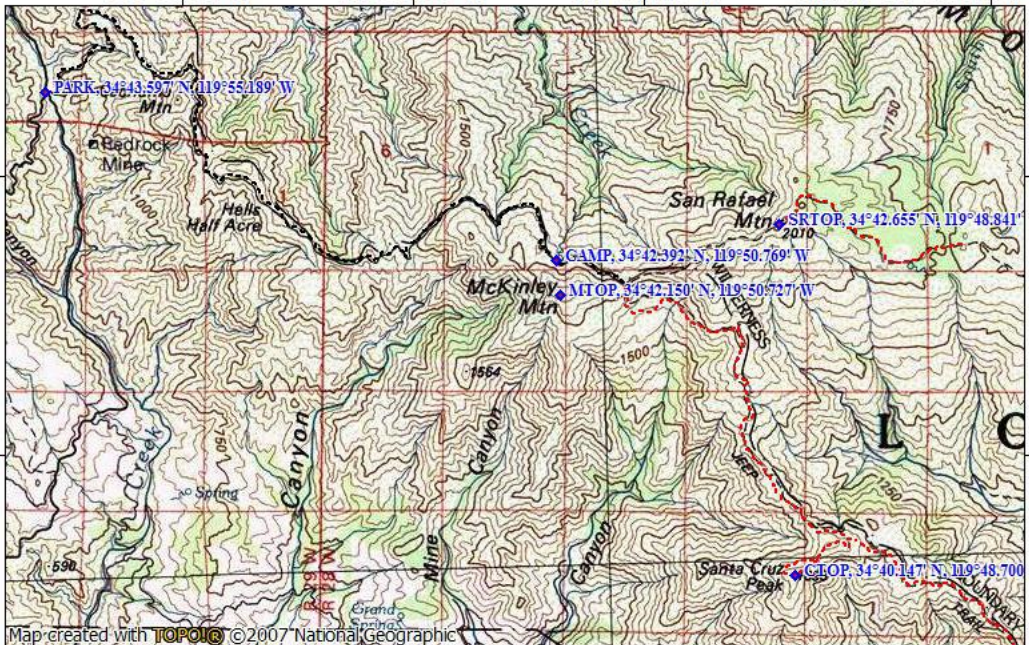

TOPO! map printed on 11/16/14 from "06FGH_BIG_THREE_cs04-26-2002.tpo"

119°54.000' W

119°52.000' W

119°50.000' W

WGS84 119°47.000' W

34°43.000' N

34°43.000' N

34°41.000' N

34°41.000' N

Map created with **TOPO!** ©2007 National Geographic

119°54.000' W

119°52.000' W

119°50.000' W

WGS84 119°47.000' W

11/16/14