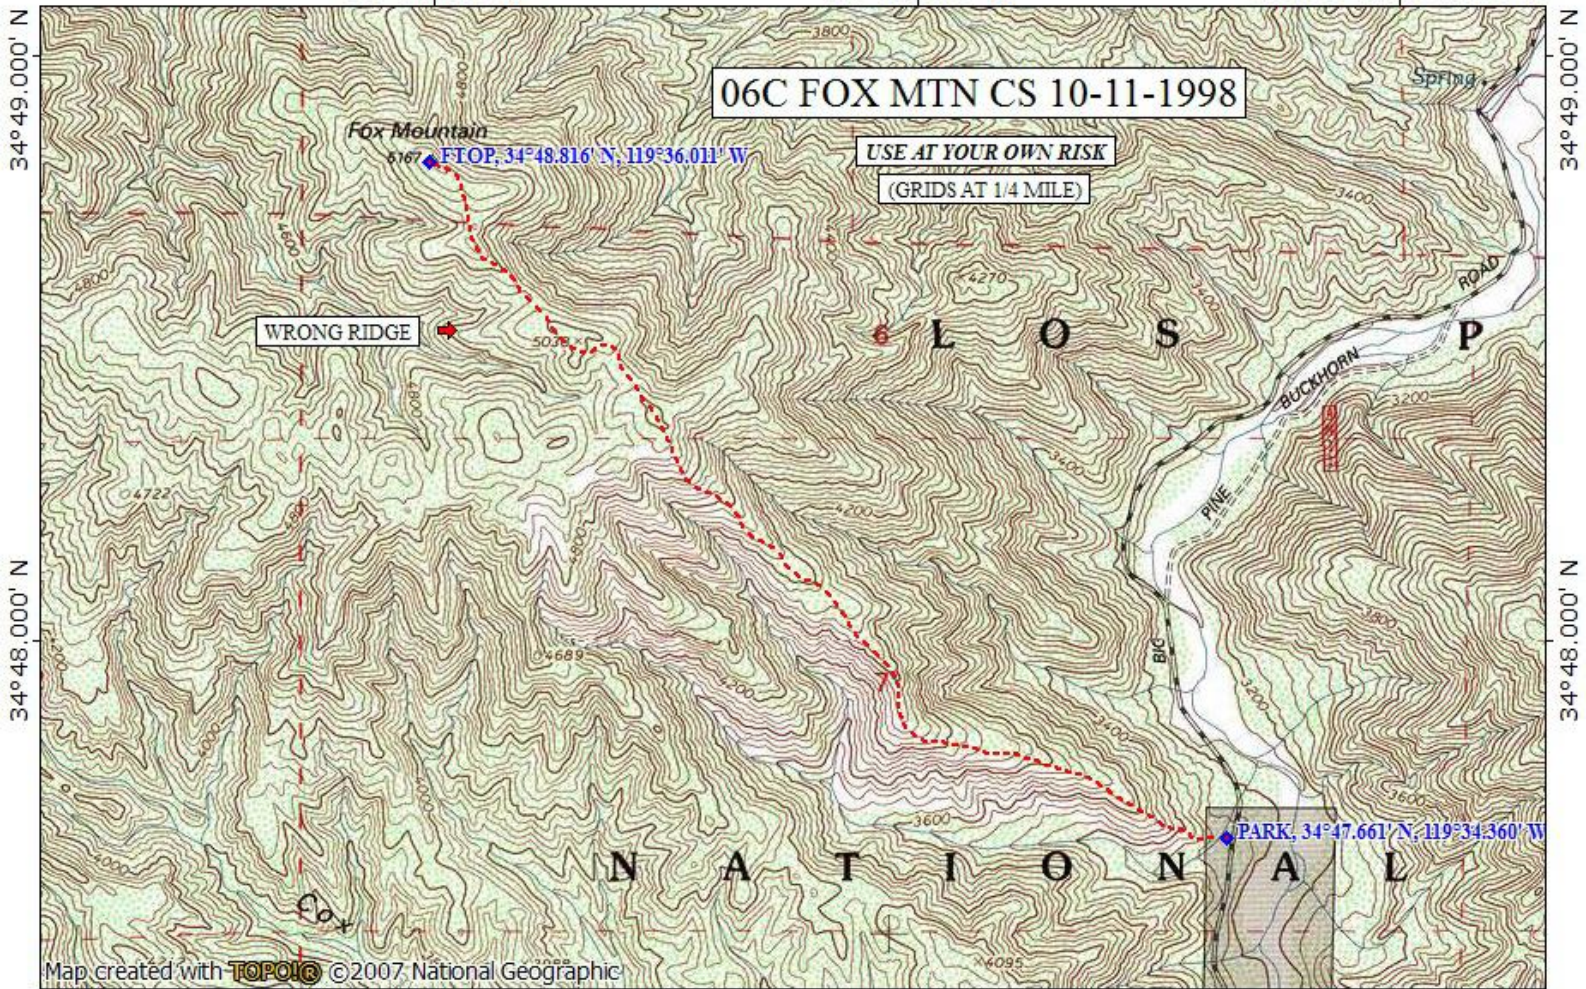

TOPO! map printed on 11/16/14 from "06C_FOX_MTN_cs10-11-1998.tpo"

119°36.000' W

119°35.000' W

WGS84 119°34.000' W

119°36.000' W

119°35.000' W

WGS84 119°34.000' W

Map created with **TOPO!** ©2007 National Geographic