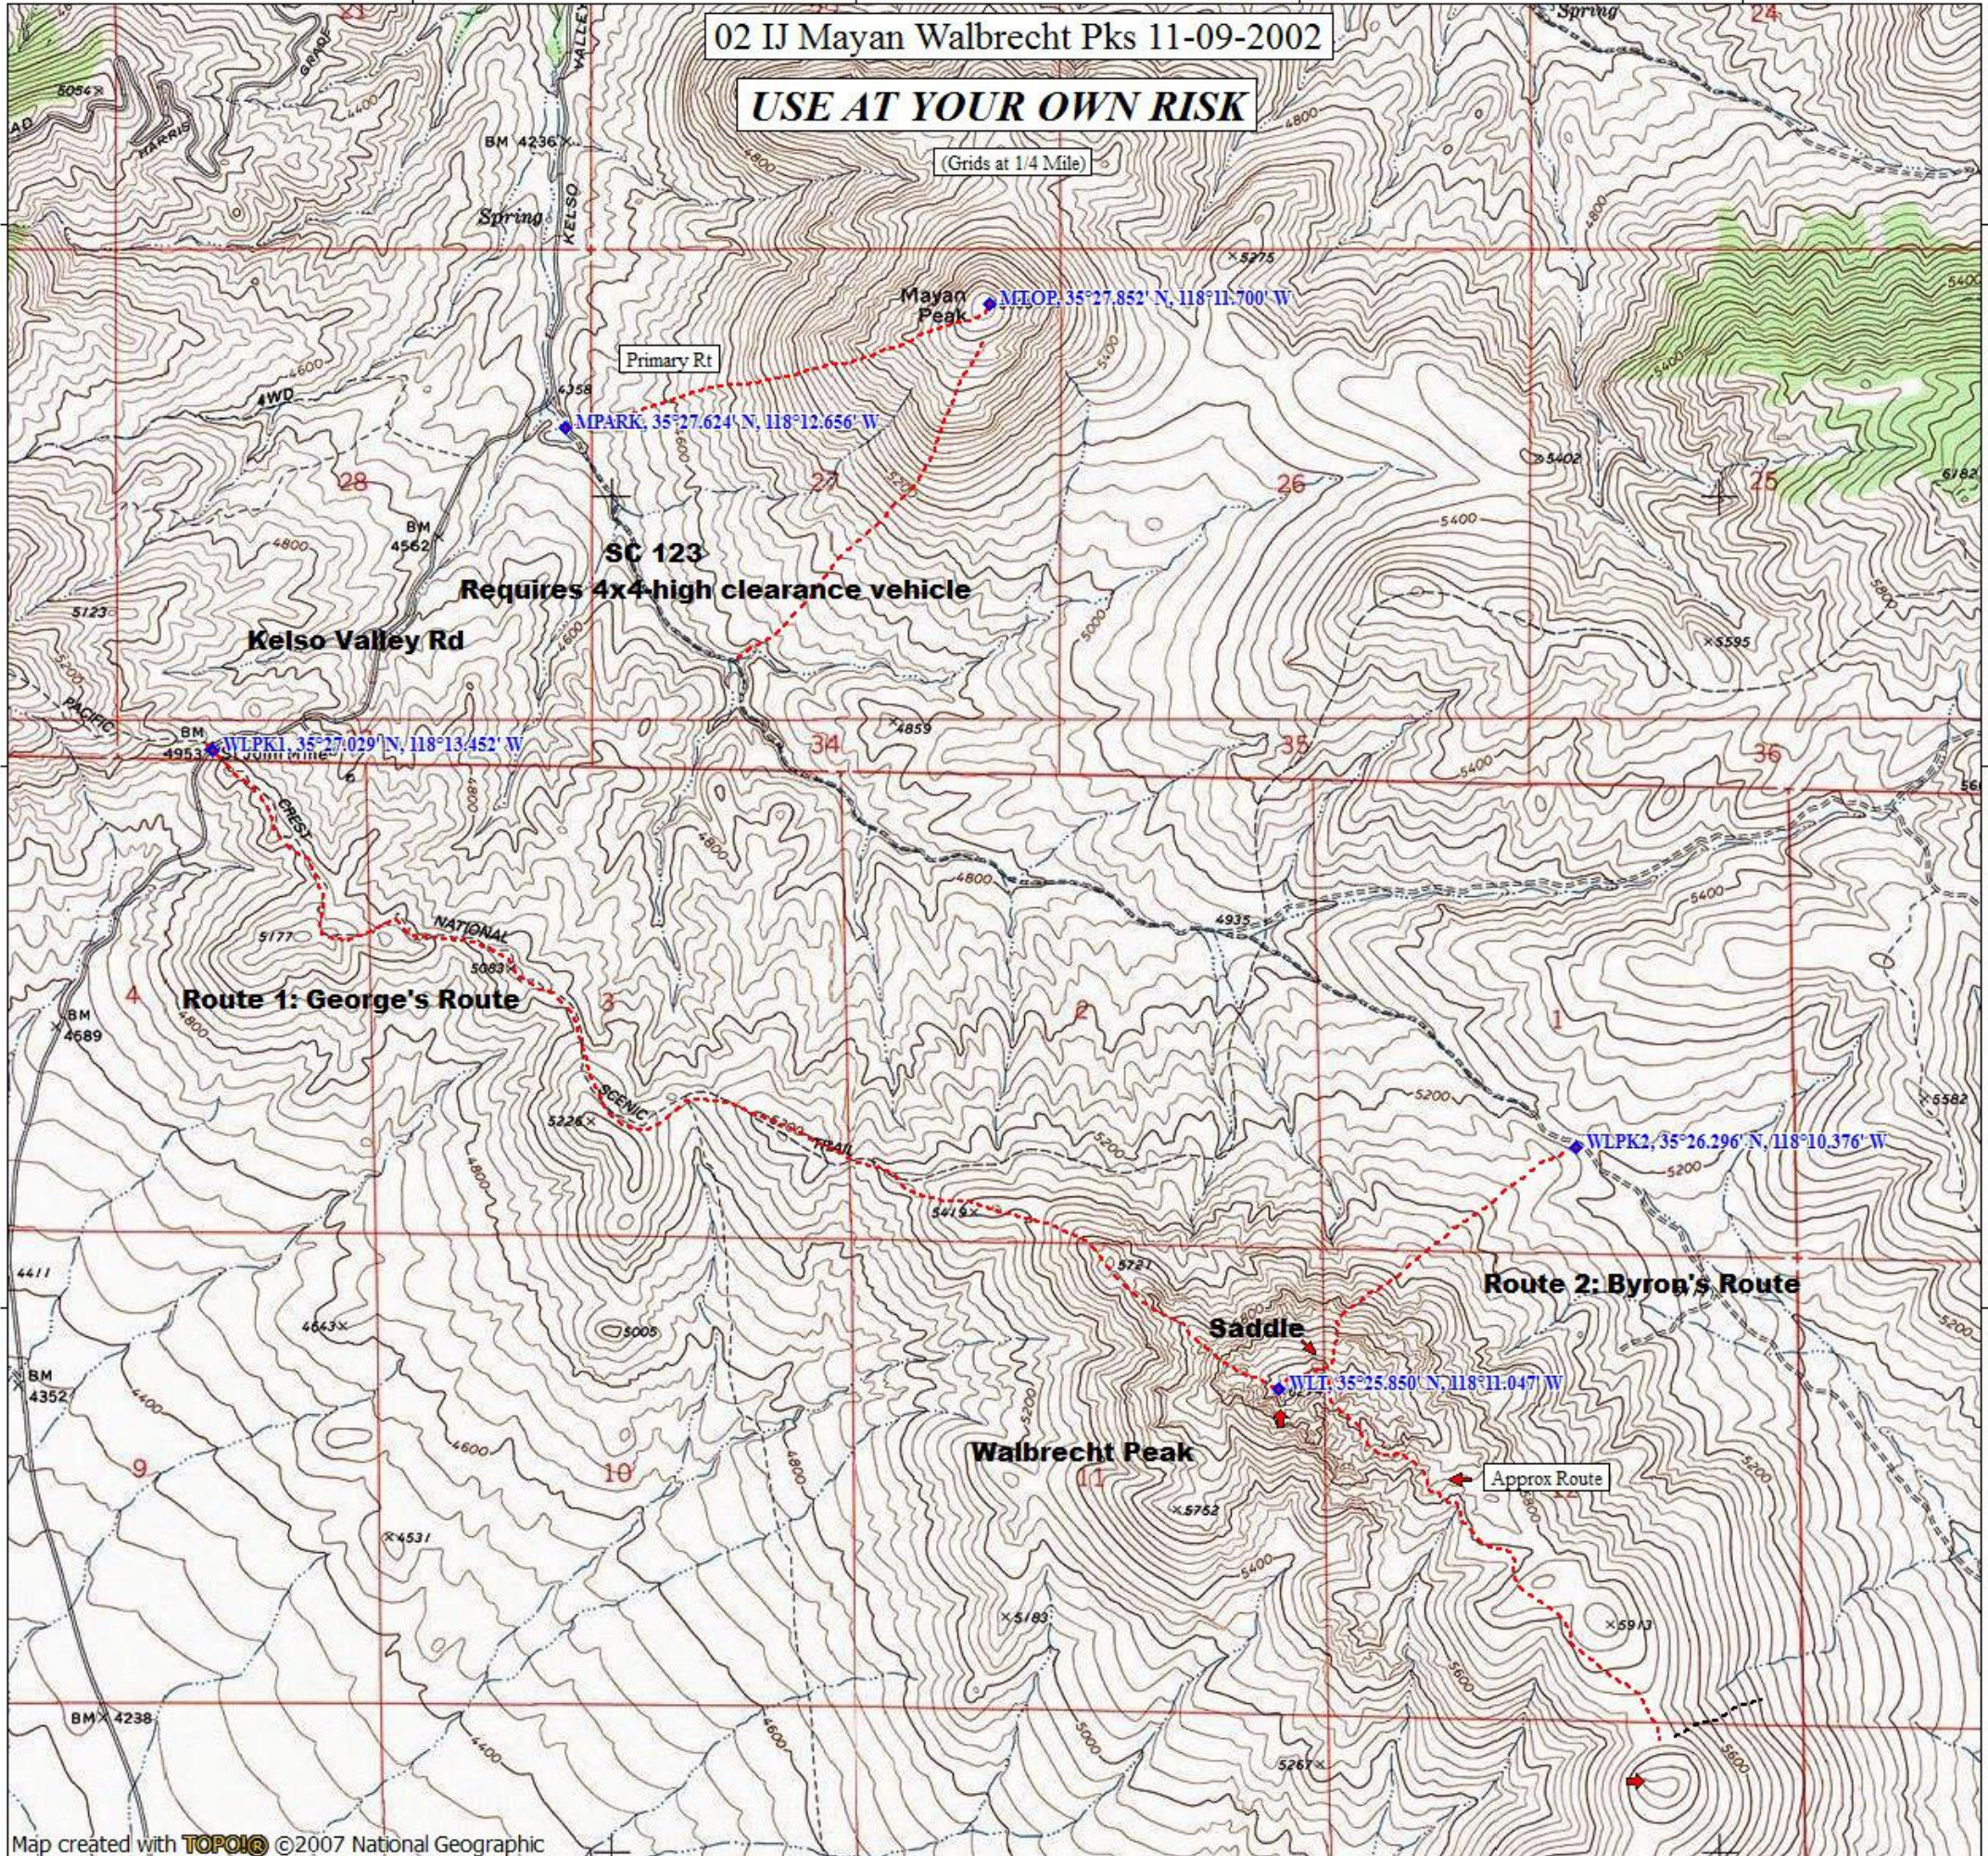

02 IJ Mayan Walbrecht Pks 11-09-2002

USE AT YOUR OWN RISK

(Grids at 1/4 Mile)

35°28.000' N

35°28.000' N

35°27.000' N

35°27.000' N

35°26.000' N

35°26.000' N

Map created with TOPO! ©2007 National Geographic

TN MN 12 1/2°